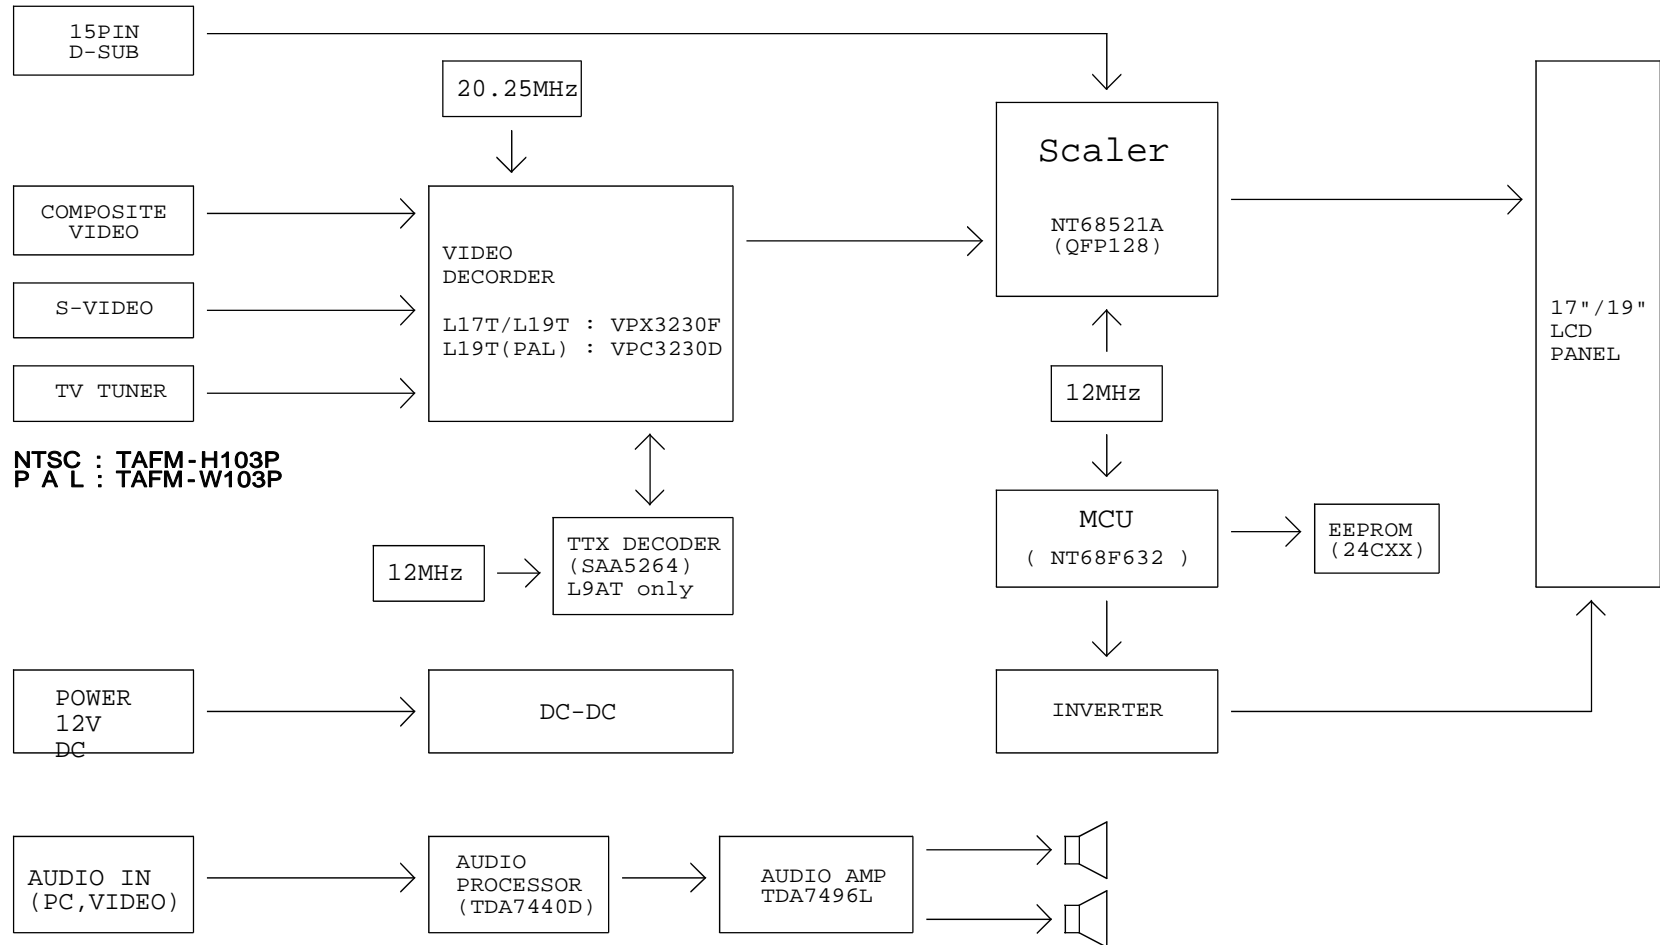

ATTACHMENT C.

- BLOCK DIAGRAM -

L17T, L19T BLOCK DIAGRAM

Title			L17T, L19T		
Size	Document Number				Rev
	E42095487				VP1
Date:	Tuesday, August 09, 2005	Sheet	1	of	1