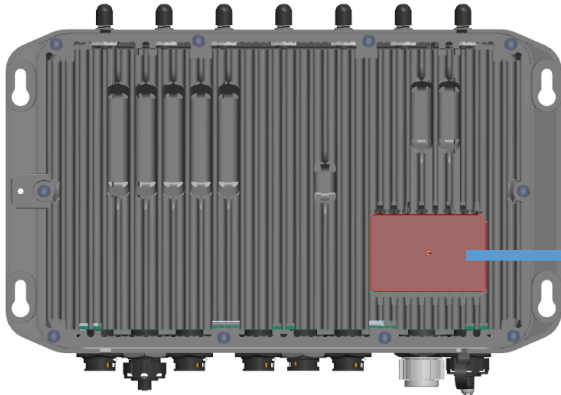

Labels on the Device

Default wireless details SSID: RM E70640 Password: ZTN1ZjhmOTRk	 ODI00WZhMDYx
Default access settings Web address: http://yachtsense.raymarine.com Admin password: ODI00WZhMDYx	
Model number: E70640 Serial number: AF0001N <small>Made in China</small>	

NO user servicable parts inside 12/24V  (DC) Nom. 8A Max. IP Code: IPx6 & IPx7 IC: 4069B-RAY4GHUB Contains IC : 10224A-201903EG25G FCC ID: PJ5-RAY4GHUB  Contains FCC ID: XMR201903EG25G	FLIR Belgium BVBA 2321 Meer, Belgium www.raymarine.com  
This device complies with part 15 of the FCC Rules. Operation is subject to the following two conditions: (1) this device may not cause harmful interference, and (2) this device must accept any interference received, including interference that may cause undesired operation.	

Model Number: E70640 SN: 1201060 