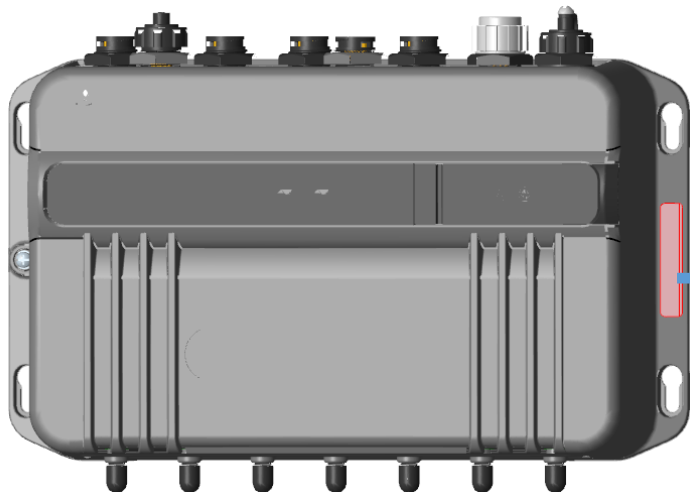

Labels on the Device

Default wireless details SSID: RM E70640 Password: ZTN1ZjhmOTRk	 ODI00WZhMDYx
Default access settings Web address: http://yachtsense.raymarine.com Admin password: ODI00WZhMDYx	
Model number: E70640 Serial number: AF0001N <small>Made in China</small>	

NO user servicable parts inside 12/24V  (DC) Nom. 8A Max. IP Code: IPx6 & IPx7 IC: 4069B-RAY4GHUB Contains IC : 10224A-201903EG25G FCC ID: PJ5-RAY4GHUB  Contains FCC ID: XMR201903EG25G	FLIR Belgium BVBA 2321 Meer, Belgium www.raymarine.com  
This device complies with part 15 of the FCC Rules. Operation is subject to the following two conditions: (1) this device may not cause harmful interference, and (2) this device must accept any interference received, including interference that may cause undesired operation.	

Model Number: E70640 SN: 1201060 