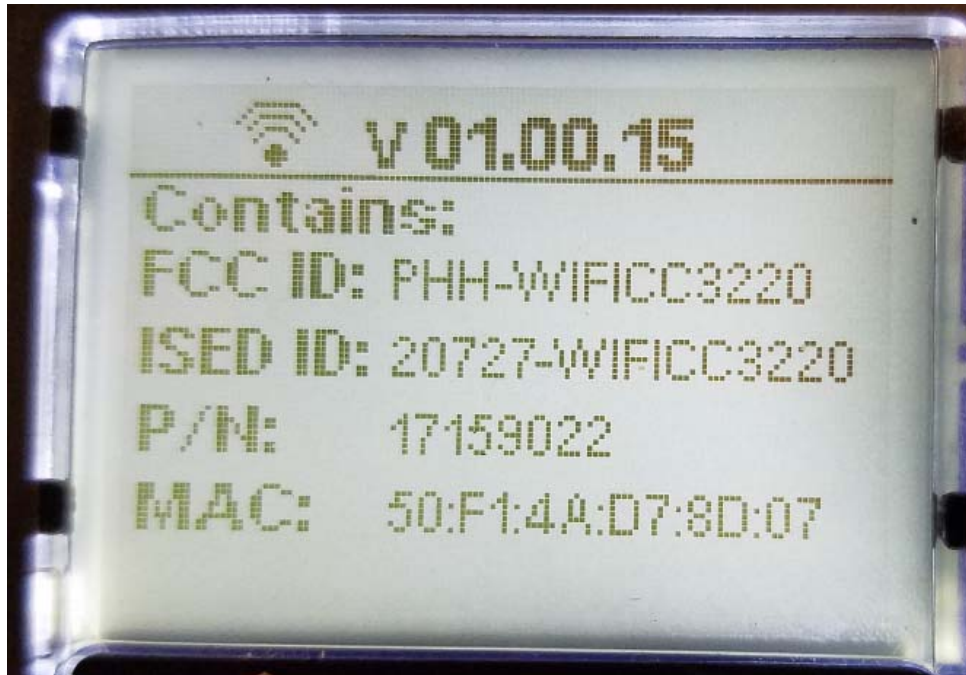

Ventis Pro 5 e-label image showing FCC and ISED Wi-fi radio certifications

Removeable label over LCD showing FCC and ISED Wi-fi radio certifications that is adhered to new products

Get **REAL-TIME**  
**ALERTS** remotely!

[www.indsci.com/inet-now](http://www.indsci.com/inet-now)

**CONTAINS FCC ID:** PHH-BLEPAN1740, U90-SM200, PHH-VPX  
**IC:** 216Q-1740, 7084A-SM200, 20727-VPX, M/N Ventis Pro  
**IF WI-FI EQUIPPED, CONTAINS:** FCC ID: PHH-WIFICC3220  
**ISED ID:** 20727-WIFICC3220 P/N: 17159022