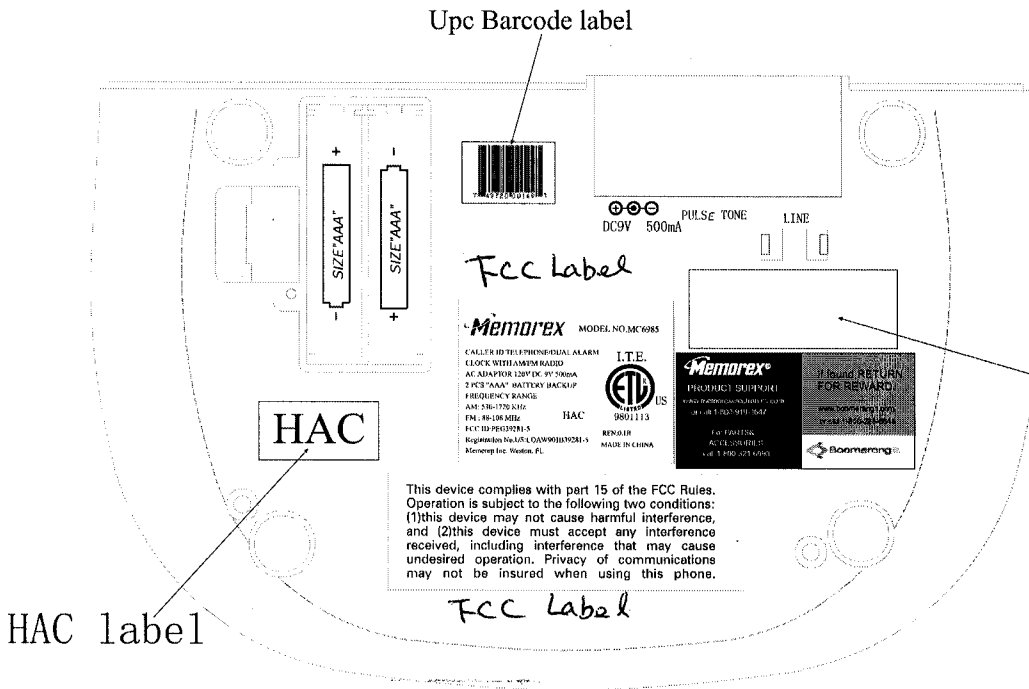

Bottom of Base unit:

Rear side of Handset:

1)Base Model label

SIZE:WIDTHXHEIGHT=40.5X30.5mm

7)FCC label (for recharge battery on the handset)

SIZE:WIDTHXHEIGHT=30 X 20 mm