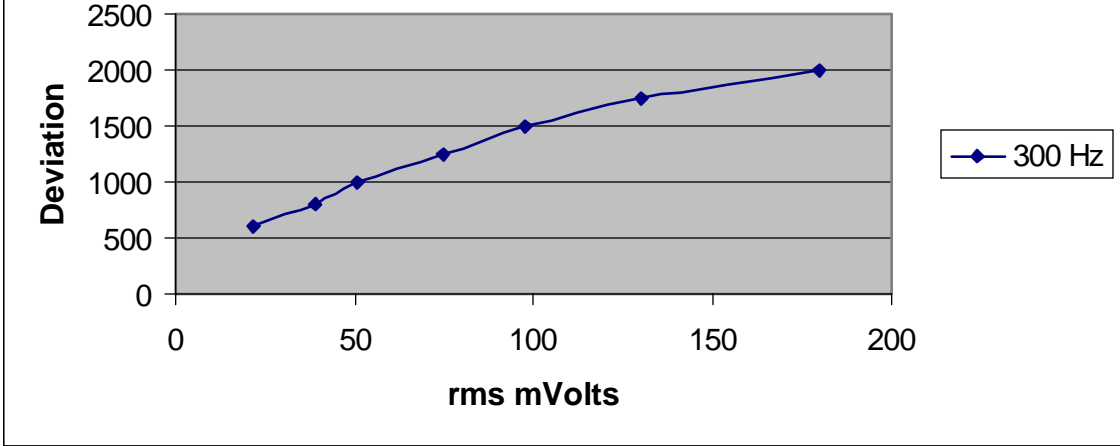

Modulation Limiting
Trident Tech.
XXXFRS-1000

TRIDENT TECHNOLOGY INT.
FCC ID : PDHFRS-1000
JOB # : 19ZU1
EXHIBIT # : 11A