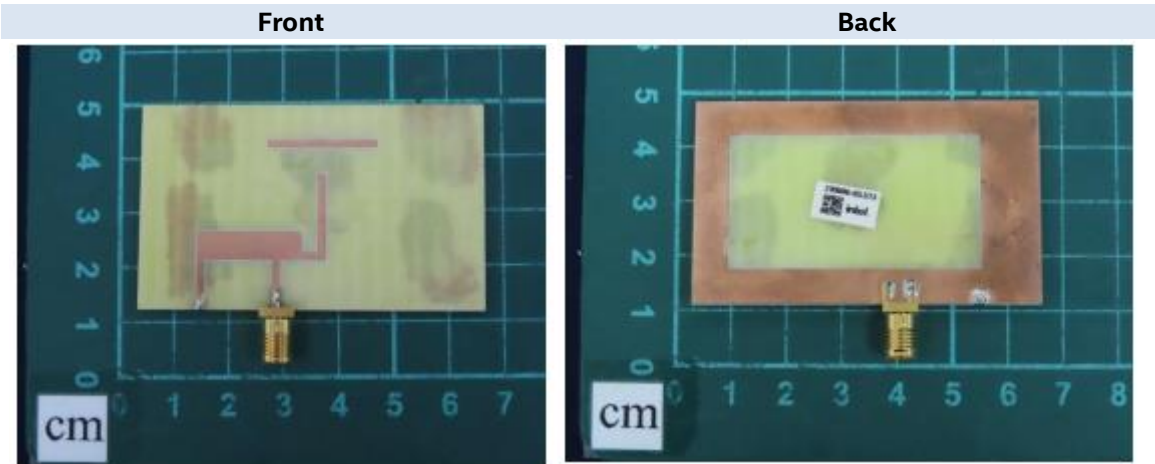

6. Antenna Photo

7. Test Setup Photo

7.1. WiFi 2.4G (2400 - 2483 MHz) and WiFi 5G (5150 – 5925 MHz)

7.2. WiFi 6G (5925 – 7200 MHz)

8. Document revision history

Revision #	Revision Details	Issued Date
Rev. 00	First Issue	2023.03.09
Rev. 01	Antenna photo added	2023.07.28
Rev. 02	6.5 GHz peak gain updated in section 3.1	2023.07.31
Rev. 03	Test personnel names added in section 3	2023.09.11