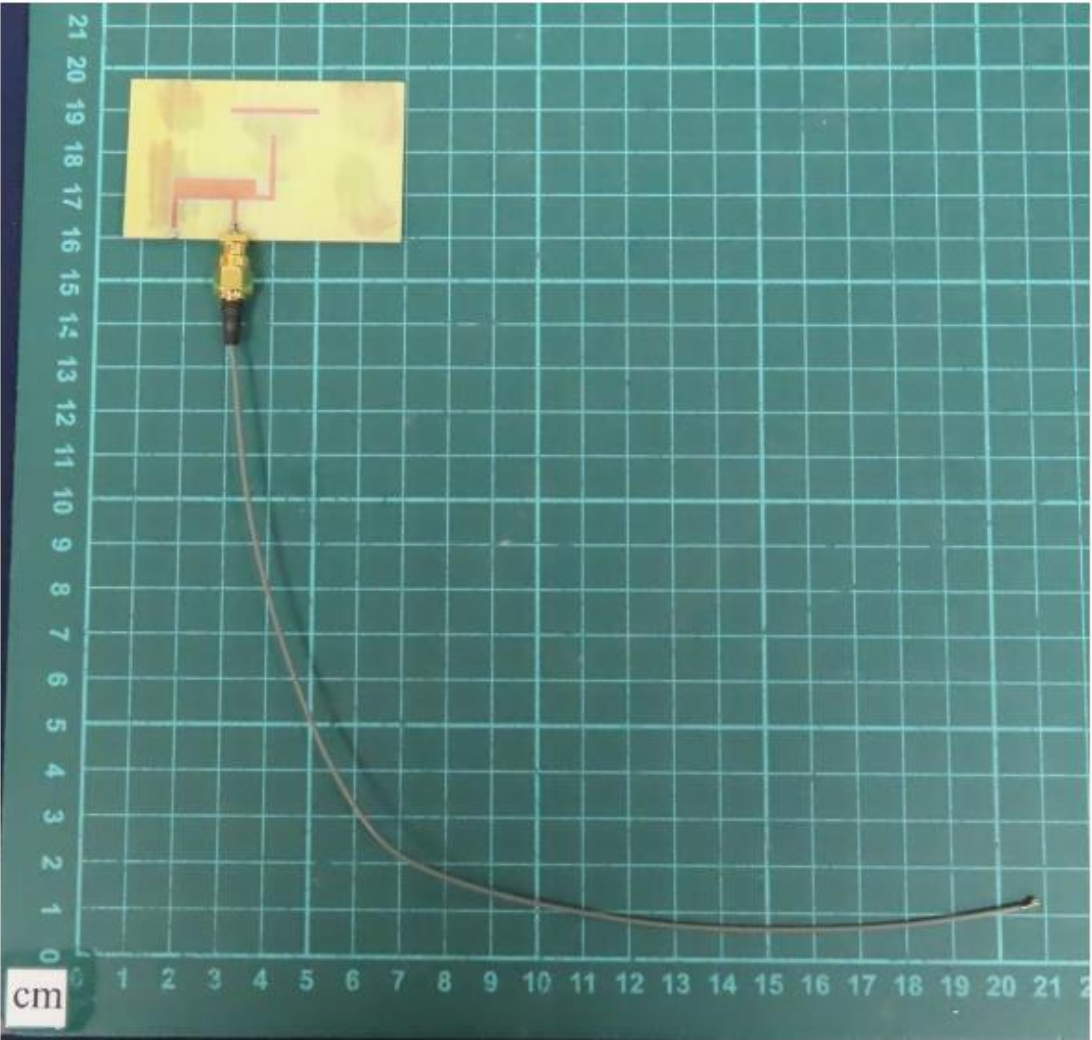

6. Antenna Photo

7. Test Setup Photo

7.1. WiFi 2.4G (2400 - 2483 MHz) and WiFi 5G (5150 – 5925 MHz)

7.2. WiFi 6G (5925 – 7200 MHz)

8. Document revision history

Revision #	Revision Details	Issued Date
Rev. 00	First Issue	2023.03.09
Rev. 01	Antenna photo added	2023.07.28
Rev. 02	6.5 GHz peak gain updated in section 3.1	2023.07.31
Rev. 03	Test personnel names added in section 3	2023.09.11