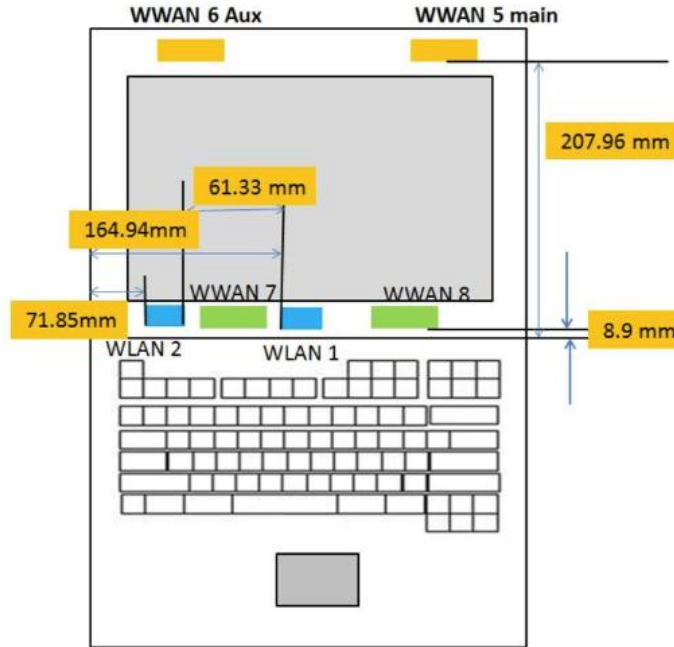

F.3 Antenna host platform location and adjacent edge positions relative to the body

Information provided by the customer

Antenna Host Platform location and co-location separation