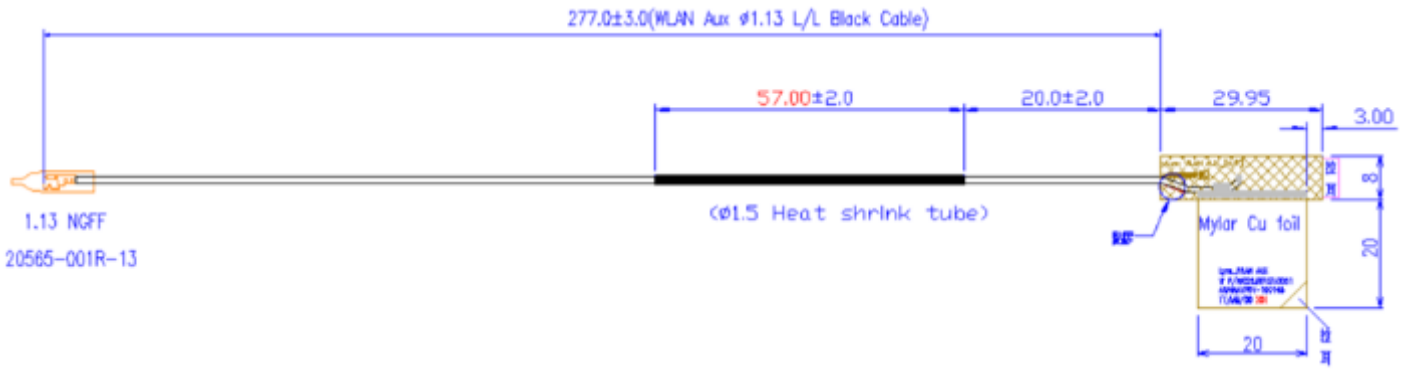

Section 2. Dimensioned Photos or Drawings of Antennas

Main Antenna Dimensioned Drawing:

Main Antenna Photo:

Front View-Near

Front View-Far

Back View-Near

Back View-Far

Aux Antenna Dimensioned Drawing:

Back view photo

Antenna Manufacturer: AWAN
Antenna Part Number: 025.901S1.0041(AYP6Y-100142) (Main),
025.901S1.0051(AYP6Y-100143) (Aux)

Section 2. Dimensioned Photos or Drawings of Antennas

Main Antenna Dimensioned Drawing: