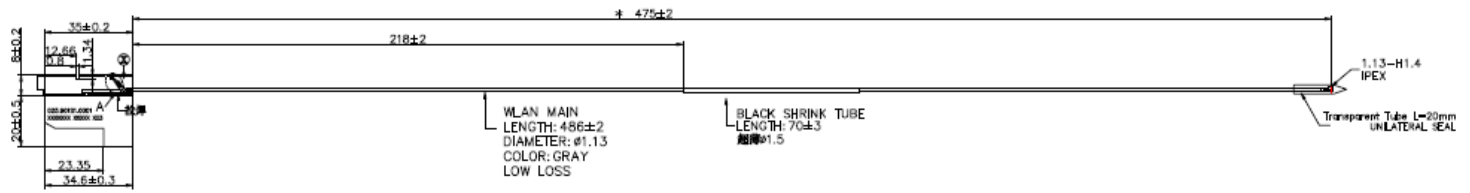

Back view photo

Antenna Manufacturer: AWAN
Antenna Part Number: 025.901S1.0041(AYP6Y-100142) (Main),
025.901S1.0051(AYP6Y-100143) (Aux)

Section 2. Dimensioned Photos or Drawings of Antennas

Main Antenna Dimensioned Drawing: