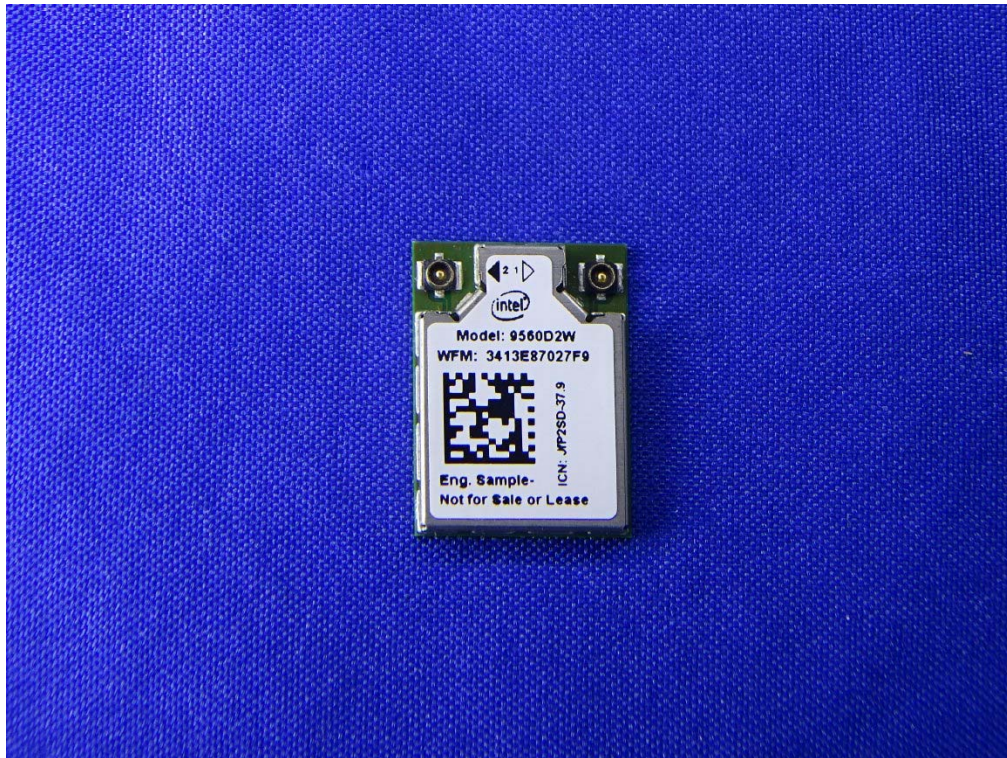

Attachment 2 : EUT Detailed Photographs

(1) EUT Photo

(2) EUT Photo

FCC ID: PD99560D2
IC: 1000M-9560D2