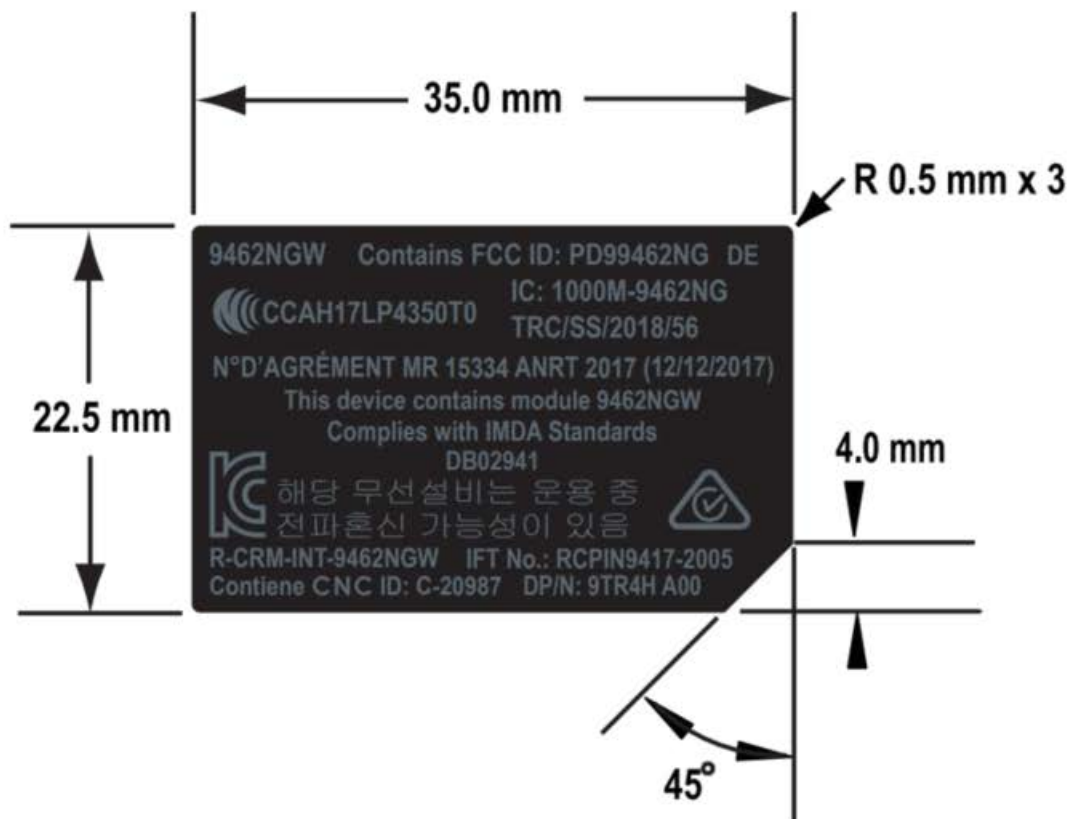

WLAN label is stucked on the **core side** of D cover. Dell model P112F.

9462NGW

Contains FCC ID : PD99462NG

IC : 1000M-9462NG

9462NGW Label & Location

FCC ID: PD99462NG
IC: 1000M-9462NG

Label is planned on the bottom side