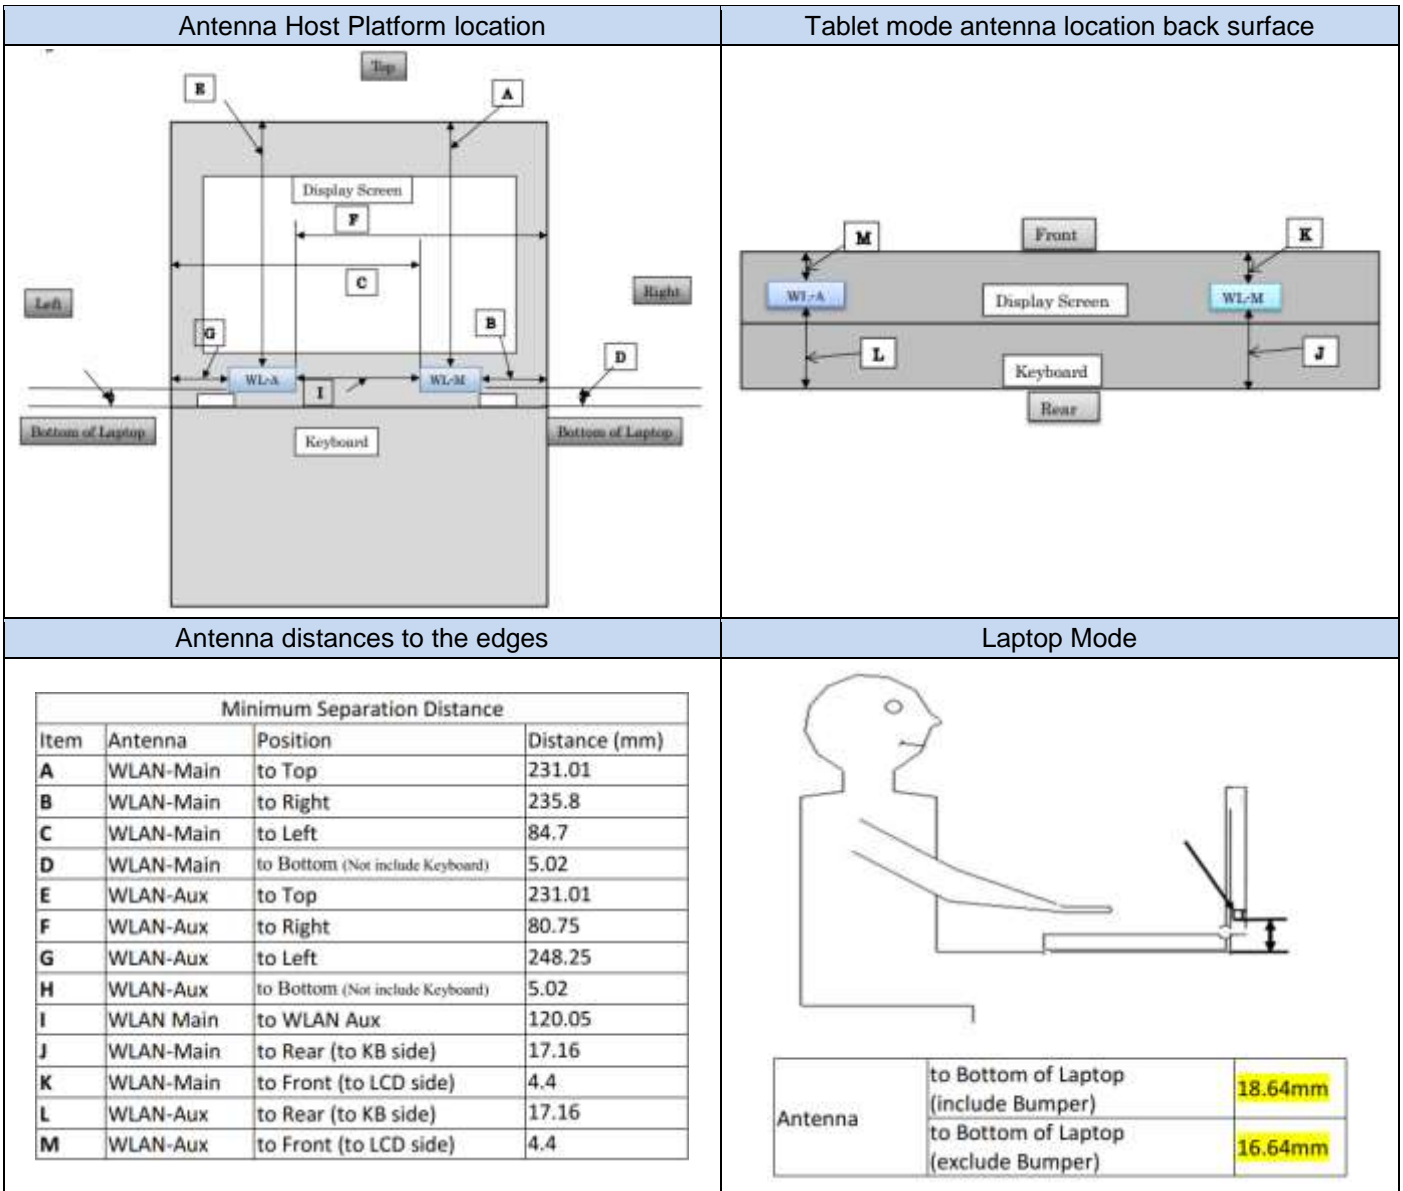

Annex F. Photographs

F.1 Test Samples

Sample #01

Sample Front	Sample Back Surface
	
Tablet Display	Tablet Keyboard
	
Laptop Mode	
	

F.2 Test positions

F.3 Antenna host platform location and adjacent edge positions relative to the body

F.4 Phantom liquid level during measurements

ELI phantom Body liquid SAR Dasy SPEAG MBBL600-6000V6 Batch -160630-01