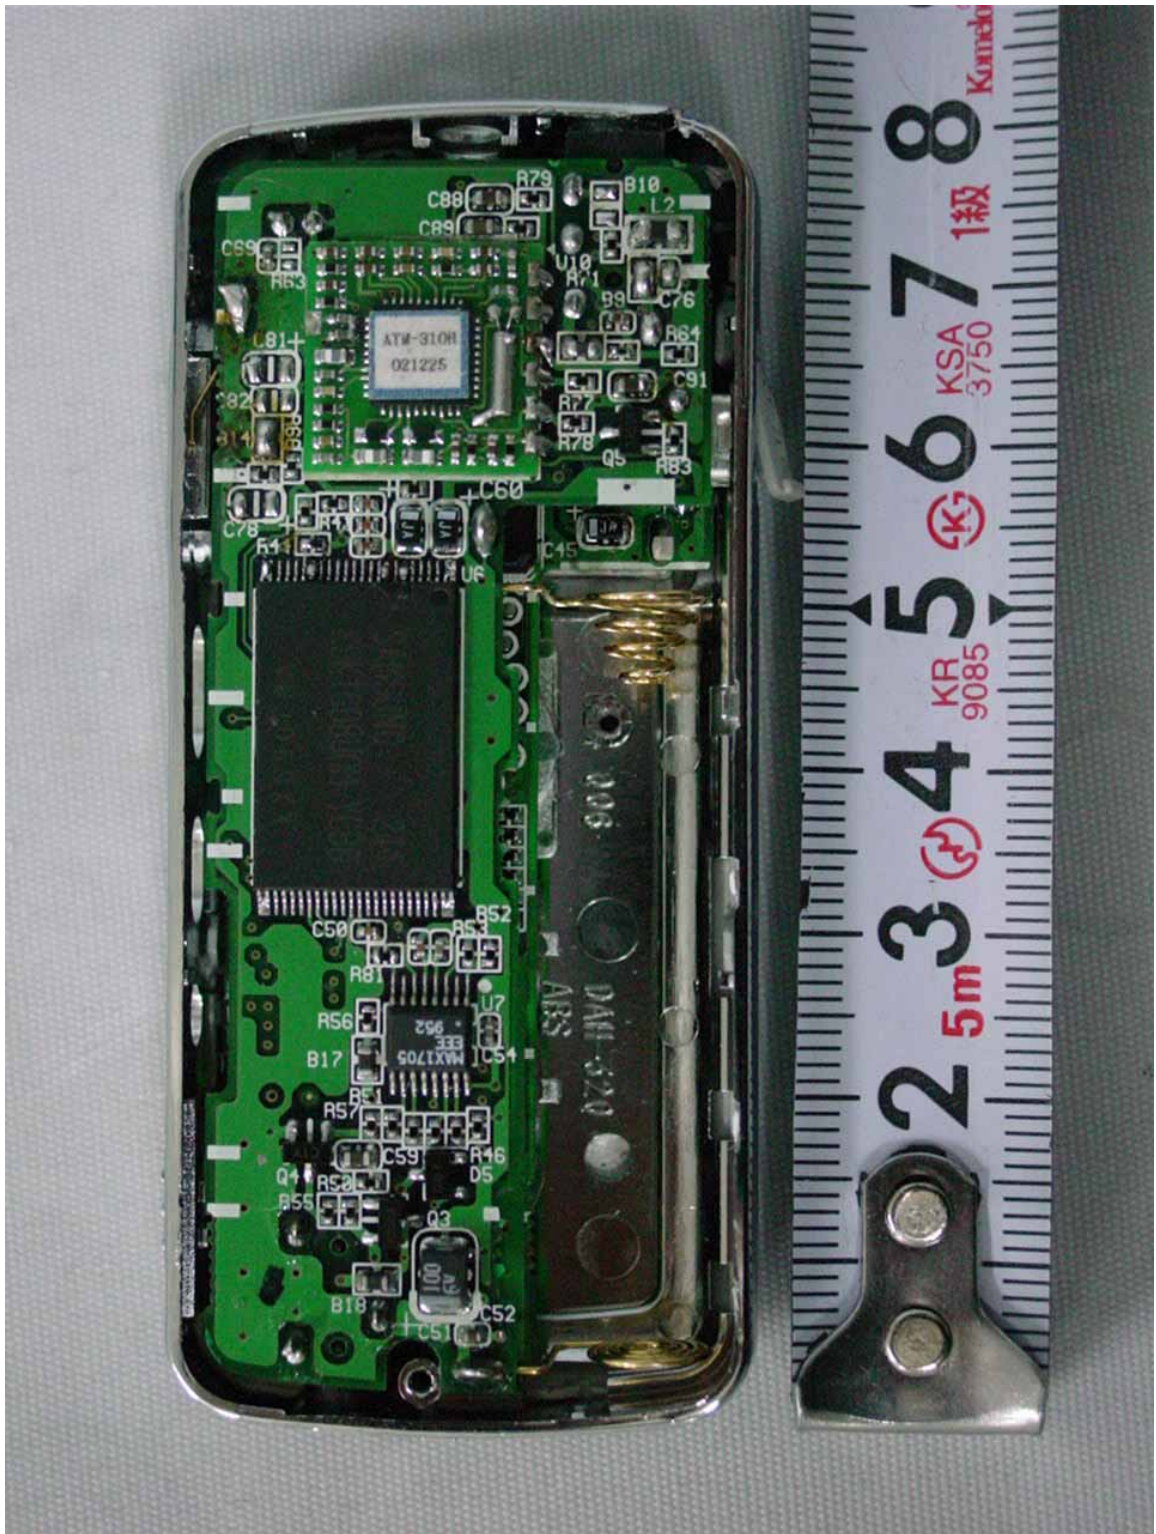

**APPENDIX G**  
**: INTERNAL PHOTOGRAPHS**

---

EUT Type: MP3 Player

FCC ID : PCMDAH610

EUT Type: MP3 Player

FCC ID : PCMDAH610

EUT Type: MP3 Player

FCC ID : PCMDAH610

---

EUT Type: MP3 Player

FCC ID : PCMDAH610

EUT Type: MP3 Player

FCC ID : PCMDAH610

EUT Type: MP3 Player

FCC ID : PCMDAH610

EUT Type: MP3 Player