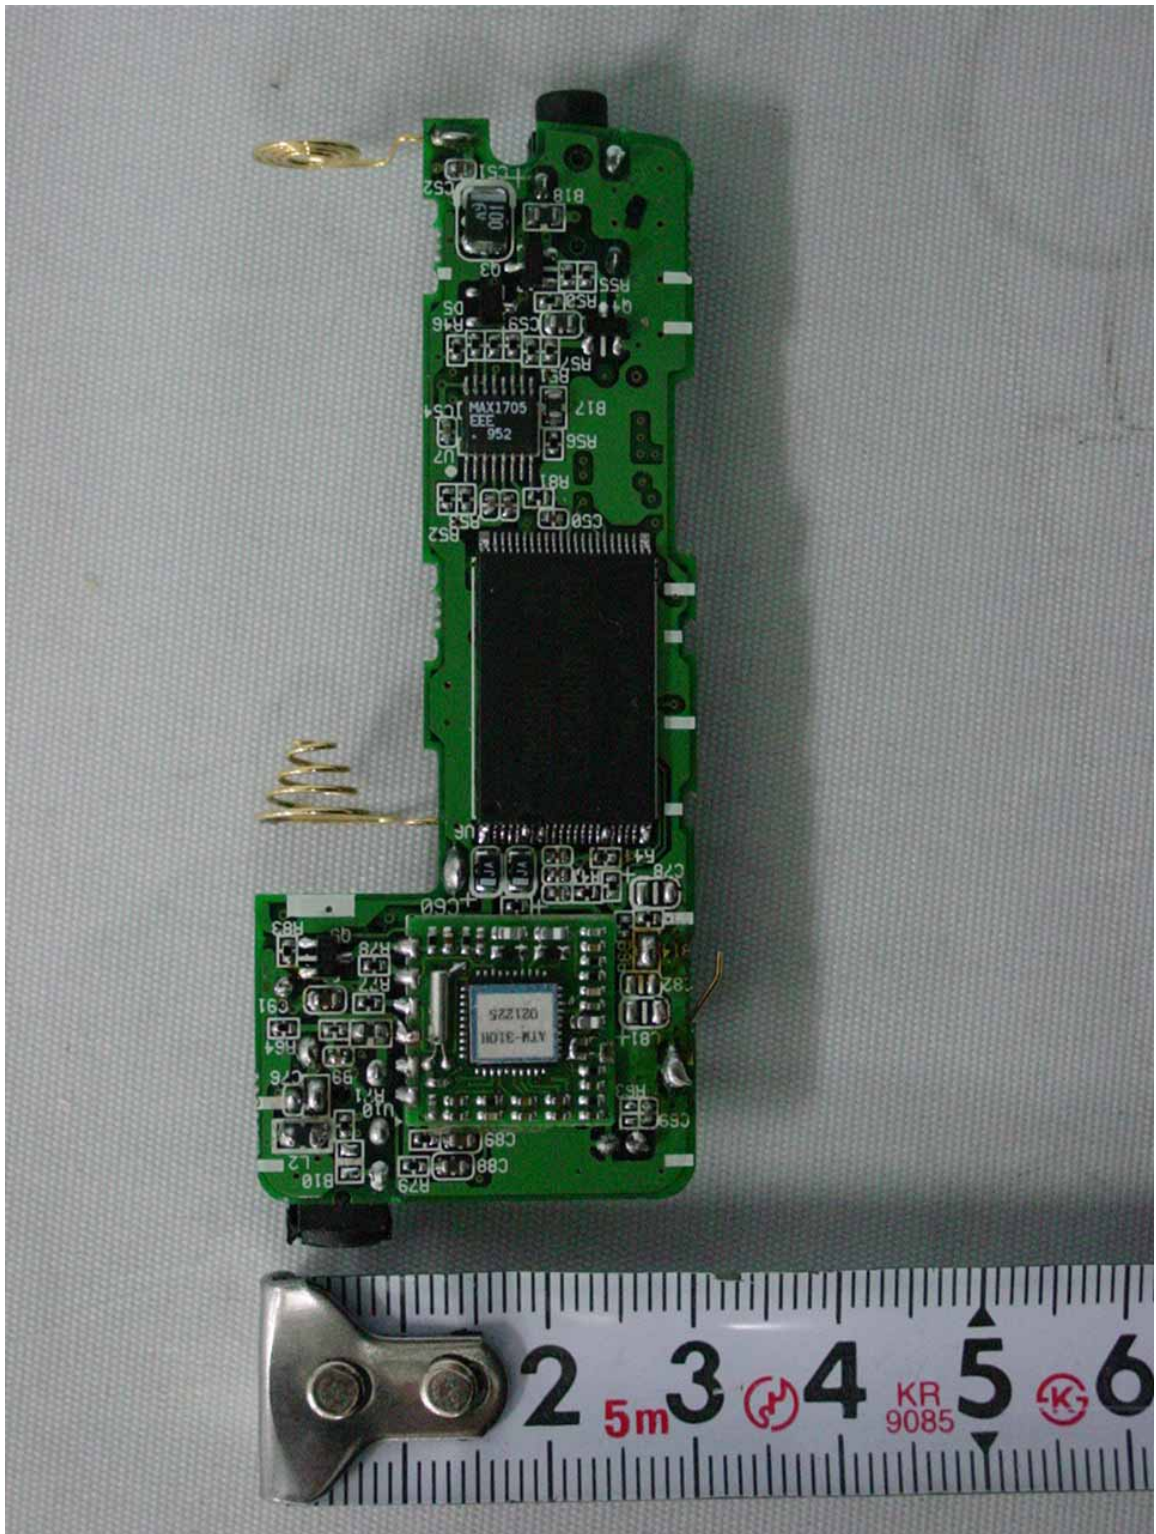

**APPENDIX G**  
**: INTERNAL PHOTOGRAPHS**

---

EUT Type: MP3 Player

FCC ID : PCMDAH610

EUT Type: MP3 Player

FCC ID : PCMDAH610

EUT Type: MP3 Player

FCC ID : PCMDAH610

---

EUT Type: MP3 Player

FCC ID : PCMDAH610

EUT Type: MP3 Player

FCC ID : PCMDAH610

EUT Type: MP3 Player

FCC ID : PCMDAH610

EUT Type: MP3 Player

FCC ID : PCMDAH610