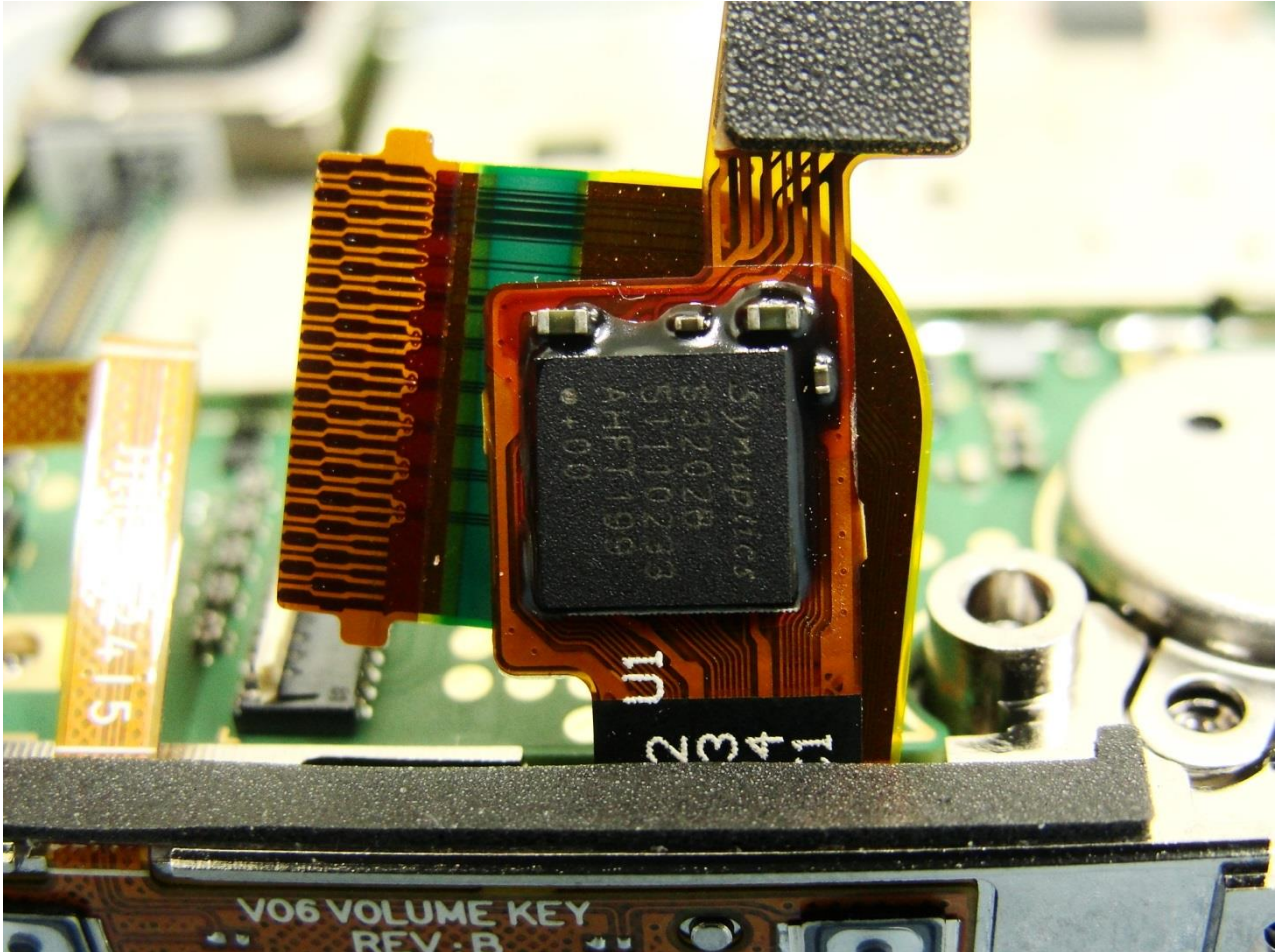

### 3. Internal Photograph of EUT

Brand Name: VERTU / Model Name: SIGNATURE TOUCH / Type: VM-03

Brand Name: VERTU / Model Name: SIGNATURE TOUCH / Type: VM-03

Brand Name: VERTU / Model Name: SIGNATURE TOUCH / Type: VM-03

Brand Name: VERTU / Model Name: SIGNATURE TOUCH / Type: VM-03

Brand Name: VERTU / Model Name: SIGNATURE TOUCH / Type: VM-03

Brand Name: VERTU / Model Name: SIGNATURE TOUCH / Type: VM-03

Brand Name: VERTU / Model Name: SIGNATURE TOUCH / Type: VM-03