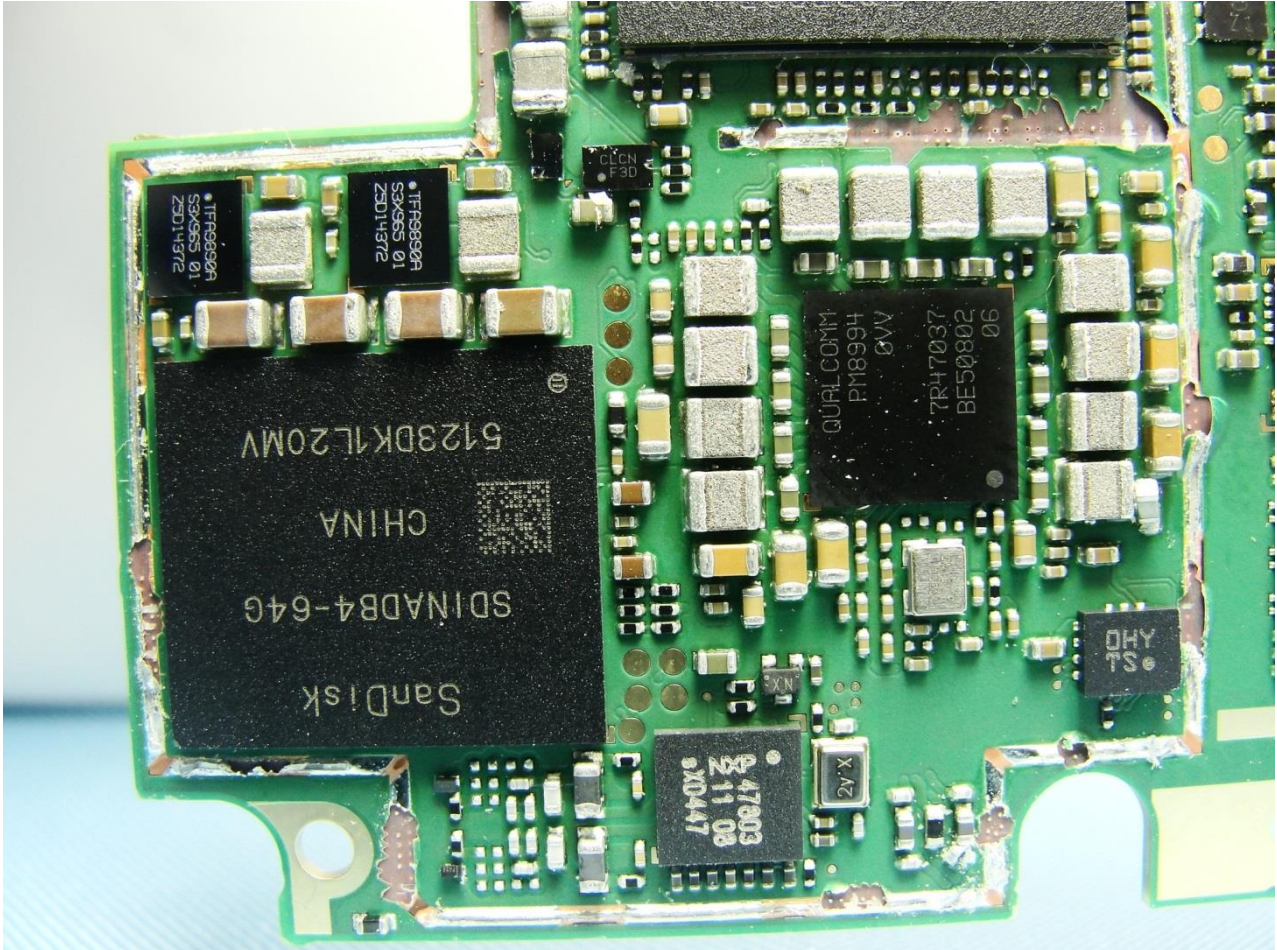

### 3. Internal Photograph of EUT

Brand Name: VERTU / Model Name: SIGNATURE TOUCH / Type: VM-03

Brand Name: VERTU / Model Name: SIGNATURE TOUCH / Type: VM-03

Brand Name: VERTU / Model Name: SIGNATURE TOUCH / Type: VM-03

Brand Name: VERTU / Model Name: SIGNATURE TOUCH / Type: VM-03

Brand Name: VERTU / Model Name: SIGNATURE TOUCH / Type: VM-03

Brand Name: VERTU / Model Name: SIGNATURE TOUCH / Type: VM-03

Brand Name: VERTU / Model Name: SIGNATURE TOUCH / Type: VM-03