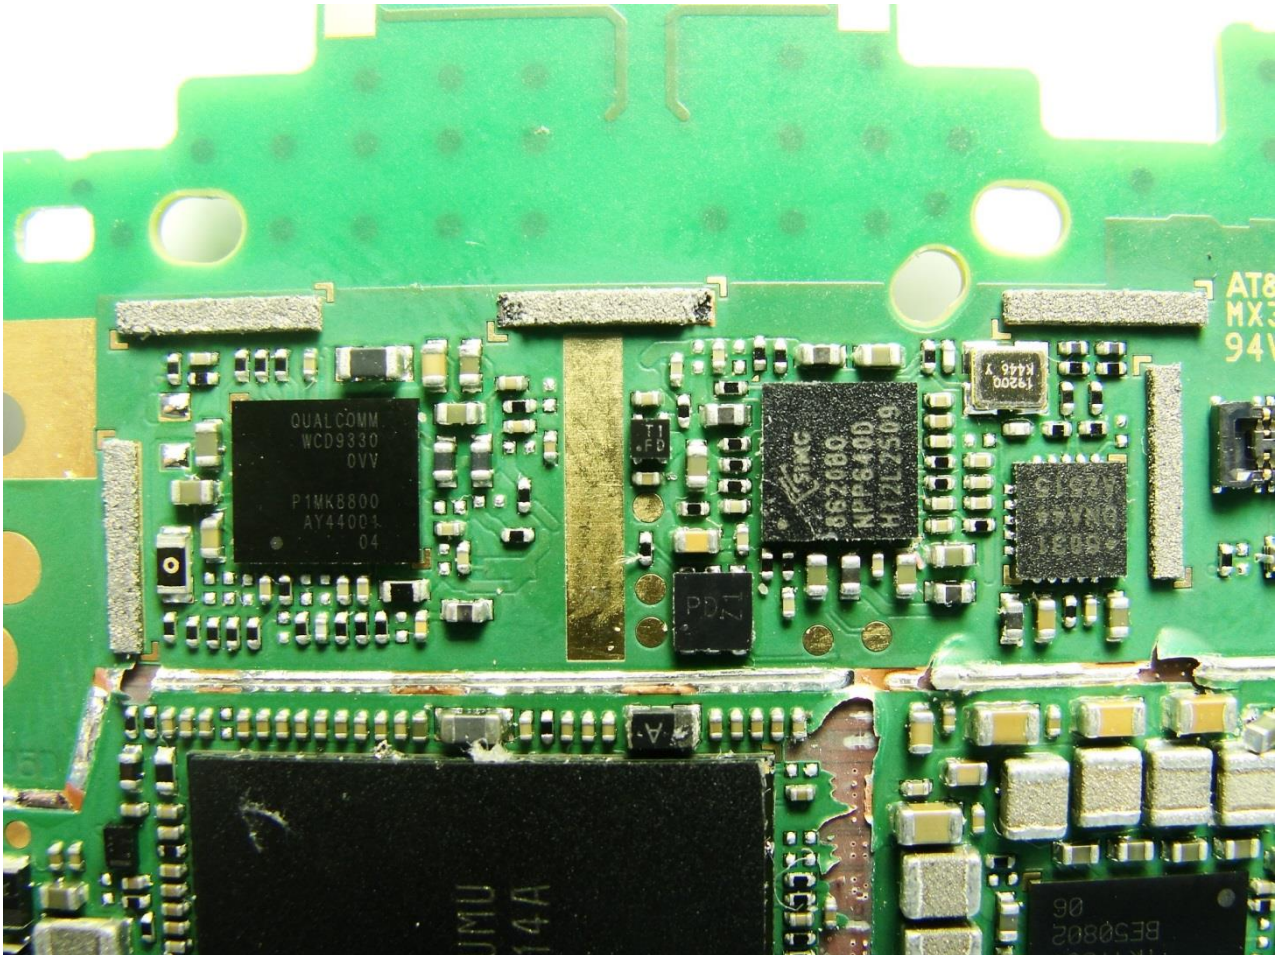

Brand Name: VERTU / Model Name: SIGNATURE TOUCH / Type: VM-03

Brand Name: VERTU / Model Name: SIGNATURE TOUCH / Type: VM-03

Brand Name: VERTU / Model Name: SIGNATURE TOUCH / Type: VM-03

Brand Name: VERTU / Model Name: SIGNATURE TOUCH / Type: VM-03

**Brand Name: VERTU / Model Name: SIGNATURE TOUCH / Type: VM-03**

Brand Name: VERTU / Model Name: SIGNATURE TOUCH / Type: VM-03

Brand Name: VERTU / Model Name: SIGNATURE TOUCH / Type: VM-03

Brand Name: VERTU / Model Name: SIGNATURE TOUCH / Type: VM-03