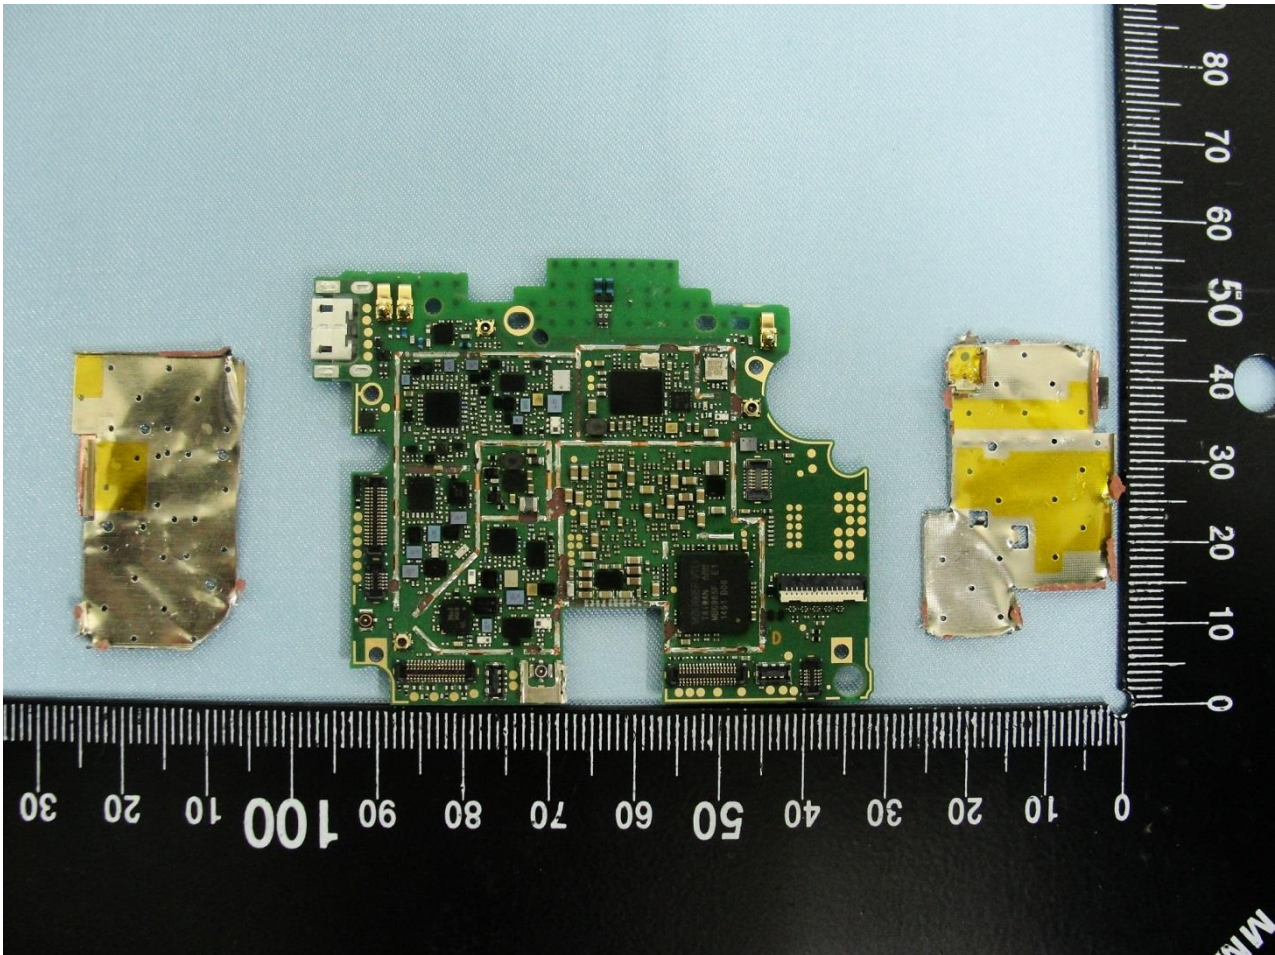

Brand Name: VERTU / Model Name: SIGNATURE TOUCH / Type: VM-03

Brand Name: VERTU / Model Name: SIGNATURE TOUCH / Type: VM-03

Brand Name: VERTU / Model Name: SIGNATURE TOUCH / Type: VM-03

Brand Name: VERTU / Model Name: SIGNATURE TOUCH / Type: VM-03