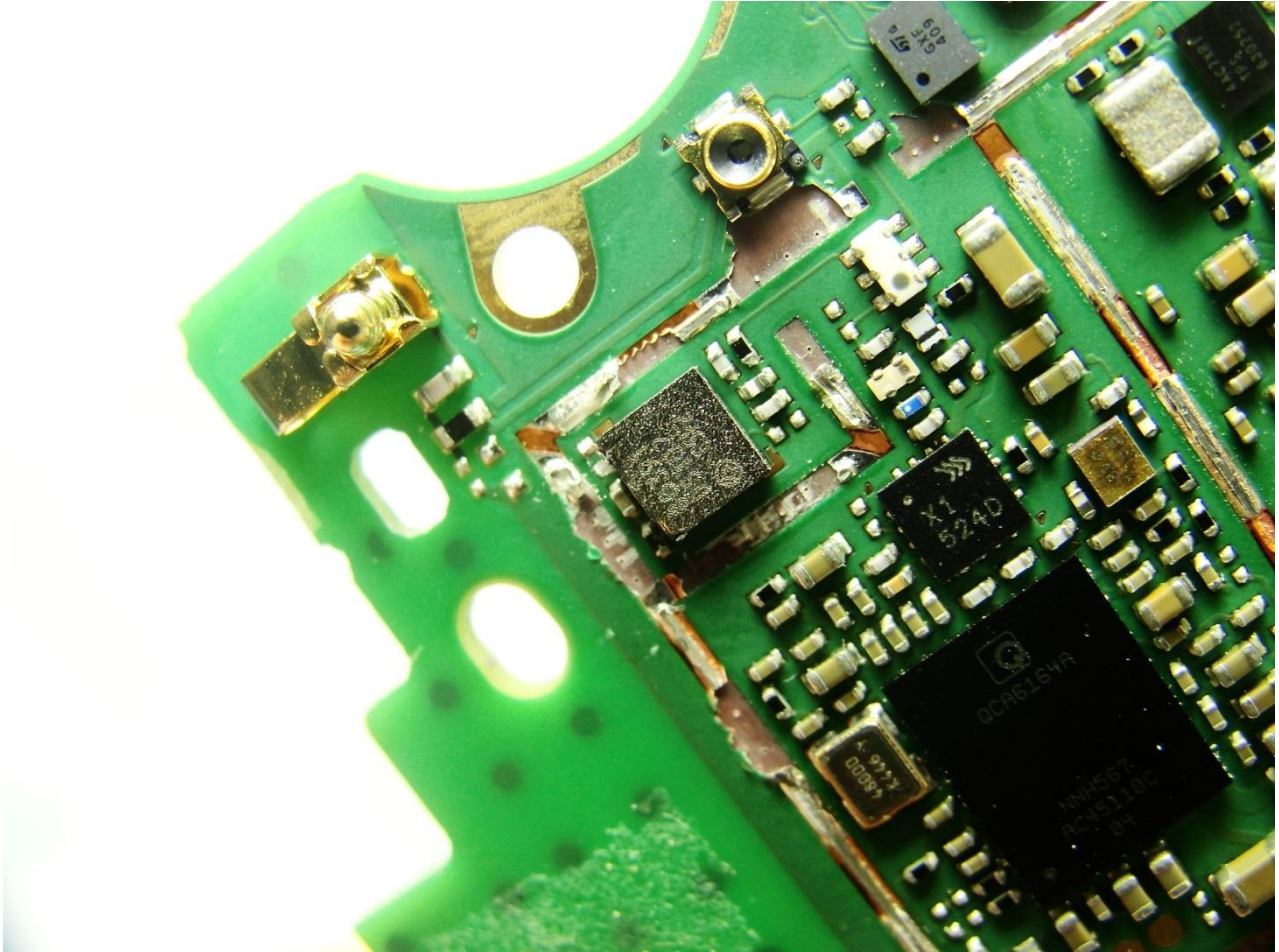

Brand Name: VERTU / Model Name: SIGNATURE TOUCH / Type: VM-03

Brand Name: VERTU / Model Name: SIGNATURE TOUCH / Type: VM-03

Brand Name: VERTU / Model Name: SIGNATURE TOUCH / Type: VM-03

Brand Name: VERTU / Model Name: SIGNATURE TOUCH / Type: VM-03

**Brand Name: VERTU / Model Name: SIGNATURE TOUCH / Type: VM-03**

Brand Name: VERTU / Model Name: SIGNATURE TOUCH / Type: VM-03

Brand Name: VERTU / Model Name: SIGNATURE TOUCH / Type: VM-03

Brand Name: VERTU / Model Name: SIGNATURE TOUCH / Type: VM-03