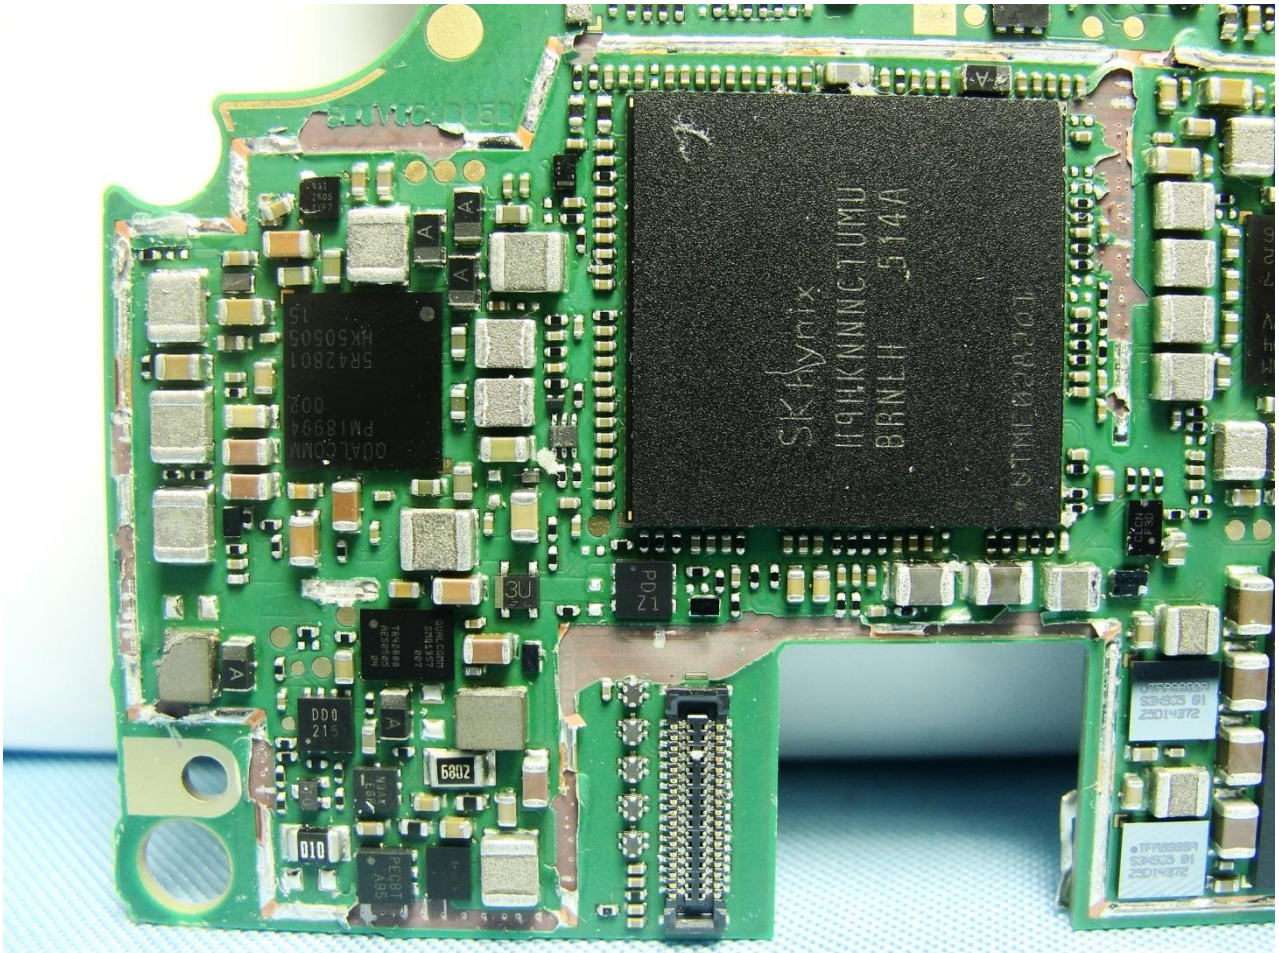

### 3. Internal Photograph of EUT

Brand Name: VERTU / Model Name: SIGNATURE TOUCH / Type: VM-03

Brand Name: VERTU / Model Name: SIGNATURE TOUCH / Type: VM-03

Brand Name: VERTU / Model Name: SIGNATURE TOUCH / Type: VM-03

Brand Name: VERTU / Model Name: SIGNATURE TOUCH / Type: VM-03

Brand Name: VERTU / Model Name: SIGNATURE TOUCH / Type: VM-03

Brand Name: VERTU / Model Name: SIGNATURE TOUCH / Type: VM-03

Brand Name: VERTU / Model Name: SIGNATURE TOUCH / Type: VM-03