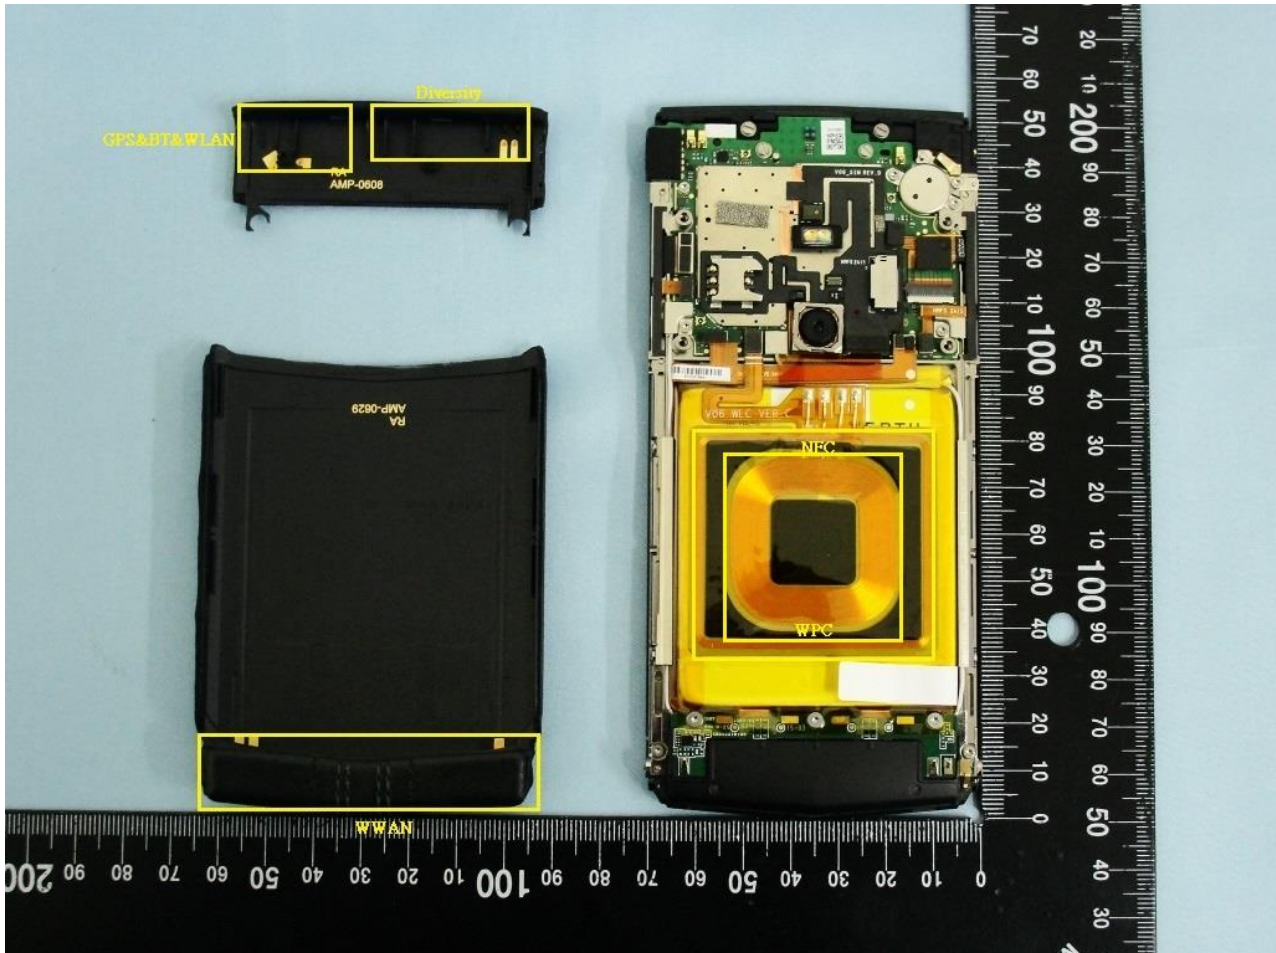

### 3. Internal Photograph of EUT

Brand Name: VERTU / Model Name: SIGNATURE TOUCH / Type: VM-03

Brand Name: VERTU / Model Name: SIGNATURE TOUCH / Type: VM-03

Brand Name: VERTU / Model Name: SIGNATURE TOUCH / Type: VM-03

Brand Name: VERTU / Model Name: SIGNATURE TOUCH / Type: VM-03

Brand Name: VERTU / Model Name: SIGNATURE TOUCH / Type: VM-03

Brand Name: VERTU / Model Name: SIGNATURE TOUCH / Type: VM-03

Brand Name: VERTU / Model Name: SIGNATURE TOUCH / Type: VM-03