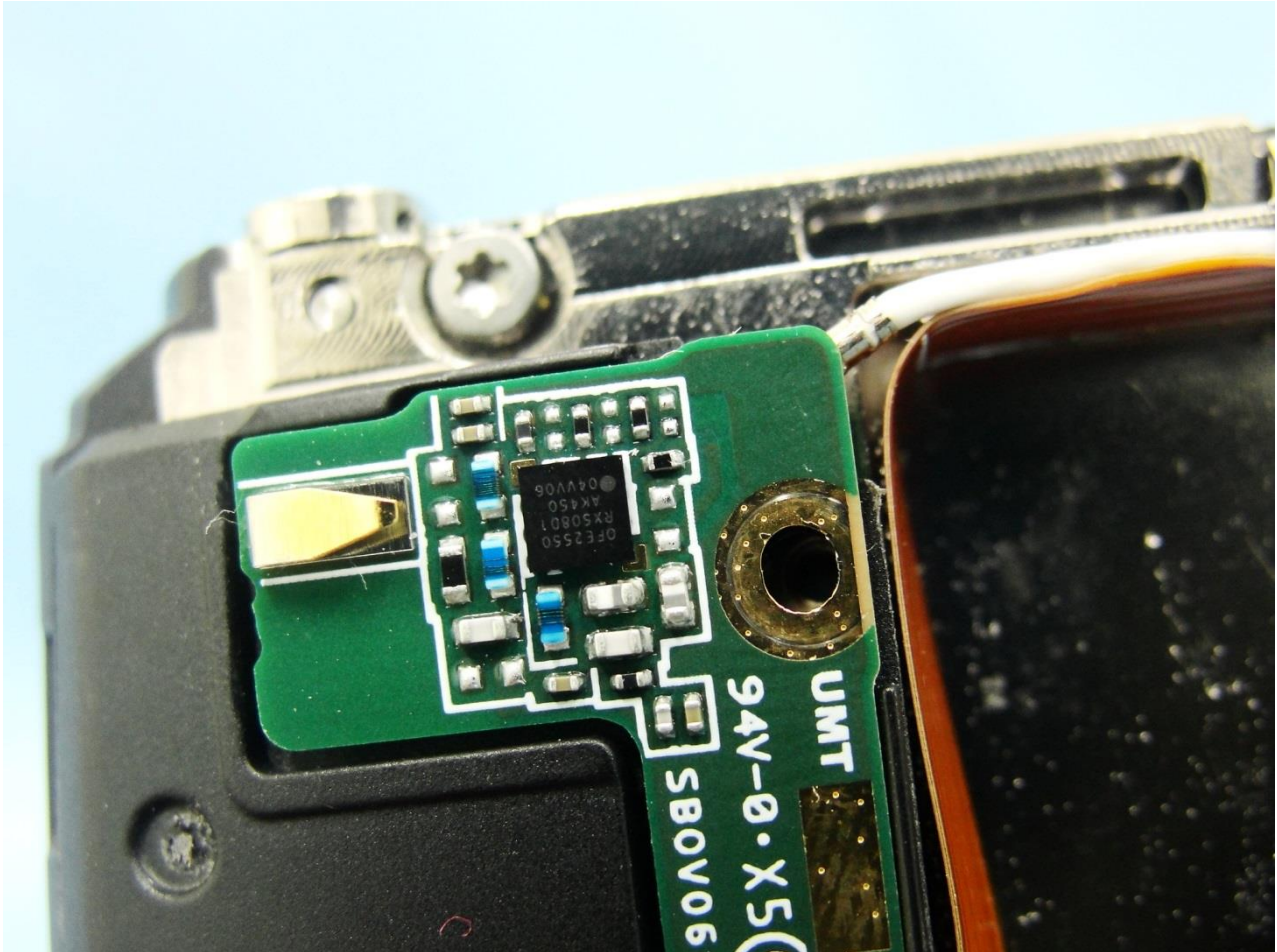

### 3. Internal Photograph of EUT

Brand Name: VERTU / Model Name: SIGNATURE TOUCH / Type: VM-03

Brand Name: VERTU / Model Name: SIGNATURE TOUCH / Type: VM-03

Brand Name: VERTU / Model Name: SIGNATURE TOUCH / Type: VM-03

Brand Name: VERTU / Model Name: SIGNATURE TOUCH / Type: VM-03

Brand Name: VERTU / Model Name: SIGNATURE TOUCH / Type: VM-03

Brand Name: VERTU / Model Name: SIGNATURE TOUCH / Type: VM-03

Brand Name: VERTU / Model Name: SIGNATURE TOUCH / Type: VM-03