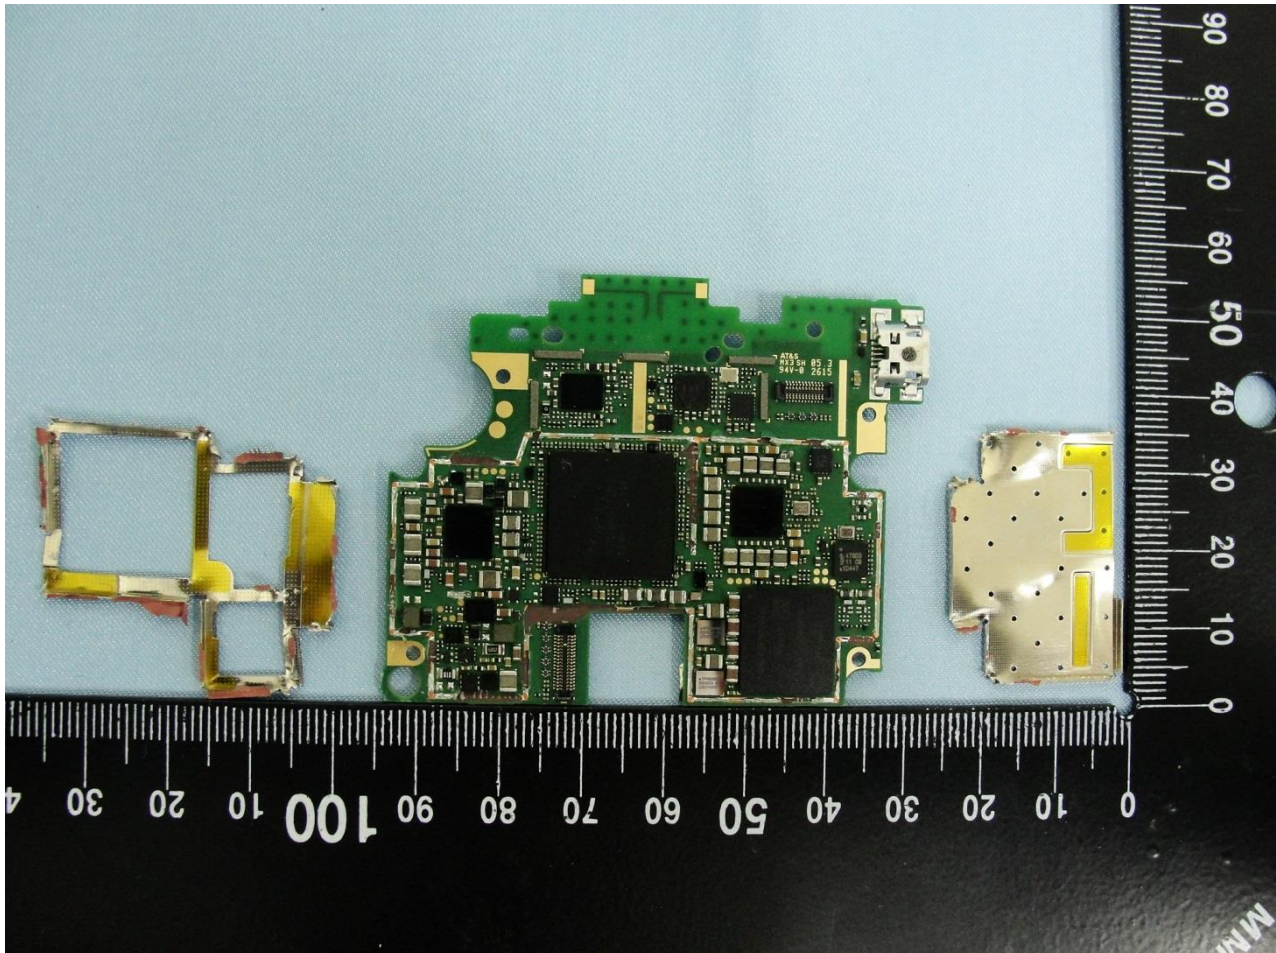

### 3. Internal Photograph of EUT

Brand Name: VERTU / Model Name: SIGNATURE TOUCH / Type: VM-03

Brand Name: VERTU / Model Name: SIGNATURE TOUCH / Type: VM-03

Brand Name: VERTU / Model Name: SIGNATURE TOUCH / Type: VM-03

Brand Name: VERTU / Model Name: SIGNATURE TOUCH / Type: VM-03

Brand Name: VERTU / Model Name: SIGNATURE TOUCH / Type: VM-03

Brand Name: VERTU / Model Name: SIGNATURE TOUCH / Type: VM-03

Brand Name: VERTU / Model Name: SIGNATURE TOUCH / Type: VM-03