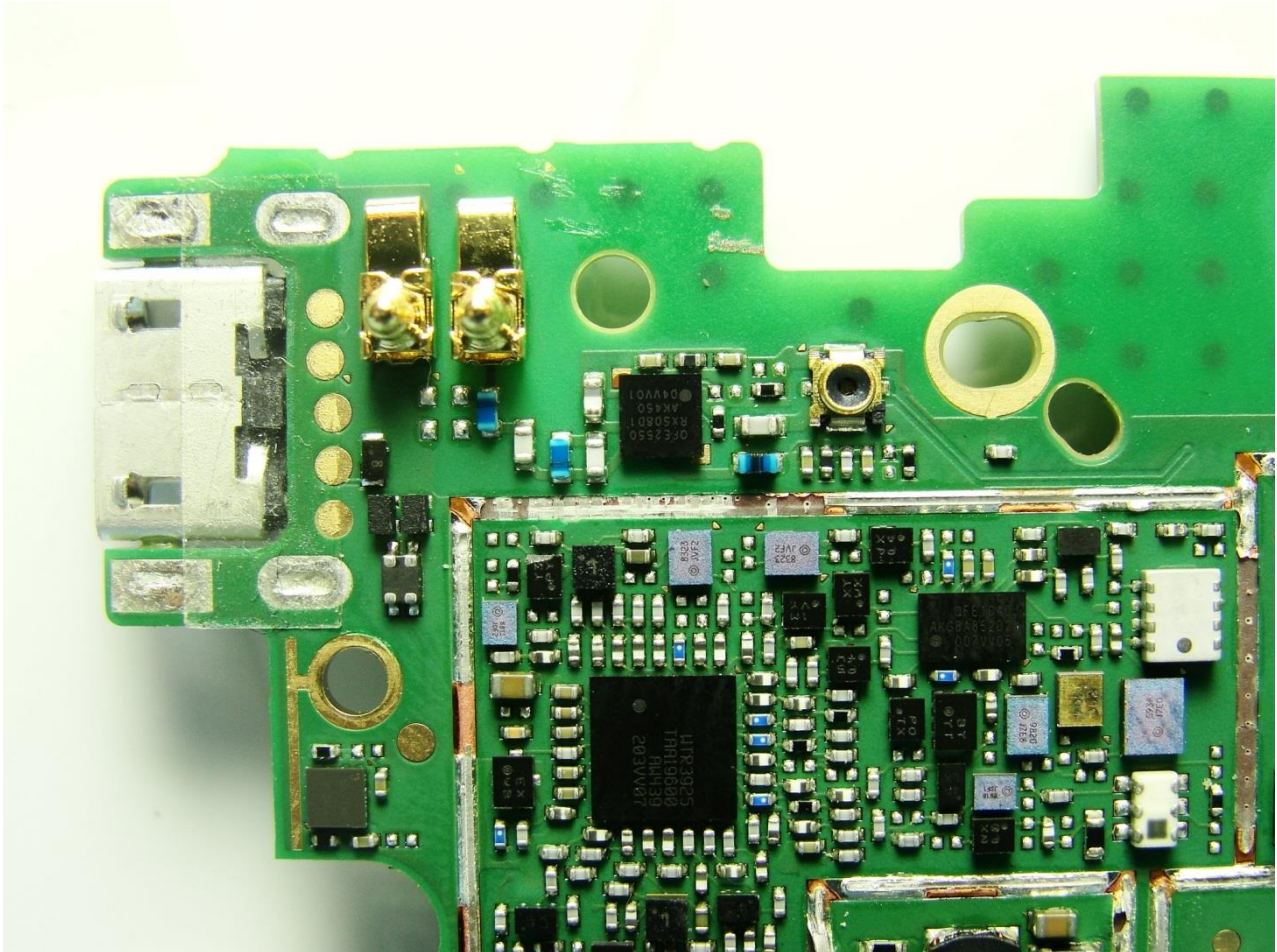

Brand Name: VERTU / Model Name: SIGNATURE TOUCH / Type: VM-03

Brand Name: VERTU / Model Name: SIGNATURE TOUCH / Type: VM-03

Brand Name: VERTU / Model Name: SIGNATURE TOUCH / Type: VM-03

Brand Name: VERTU / Model Name: SIGNATURE TOUCH / Type: VM-03

**Brand Name: VERTU / Model Name: SIGNATURE TOUCH / Type: VM-03**

Brand Name: VERTU / Model Name: SIGNATURE TOUCH / Type: VM-03

Brand Name: VERTU / Model Name: SIGNATURE TOUCH / Type: VM-03

Brand Name: VERTU / Model Name: SIGNATURE TOUCH / Type: VM-03