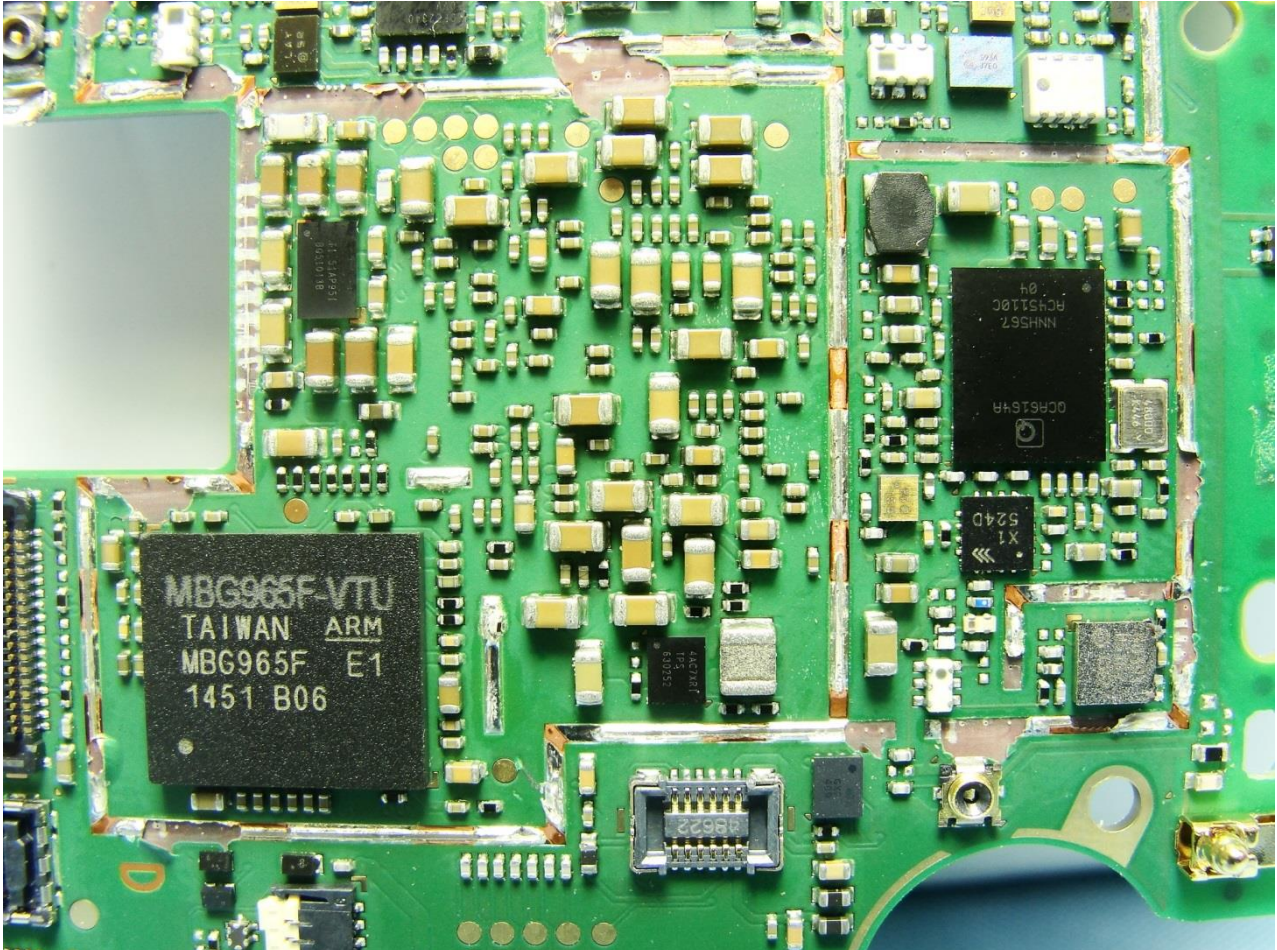

Brand Name: VERTU / Model Name: SIGNATURE TOUCH / Type: VM-03

Brand Name: VERTU / Model Name: SIGNATURE TOUCH / Type: VM-03

Brand Name: VERTU / Model Name: SIGNATURE TOUCH / Type: VM-03

Brand Name: VERTU / Model Name: SIGNATURE TOUCH / Type: VM-03