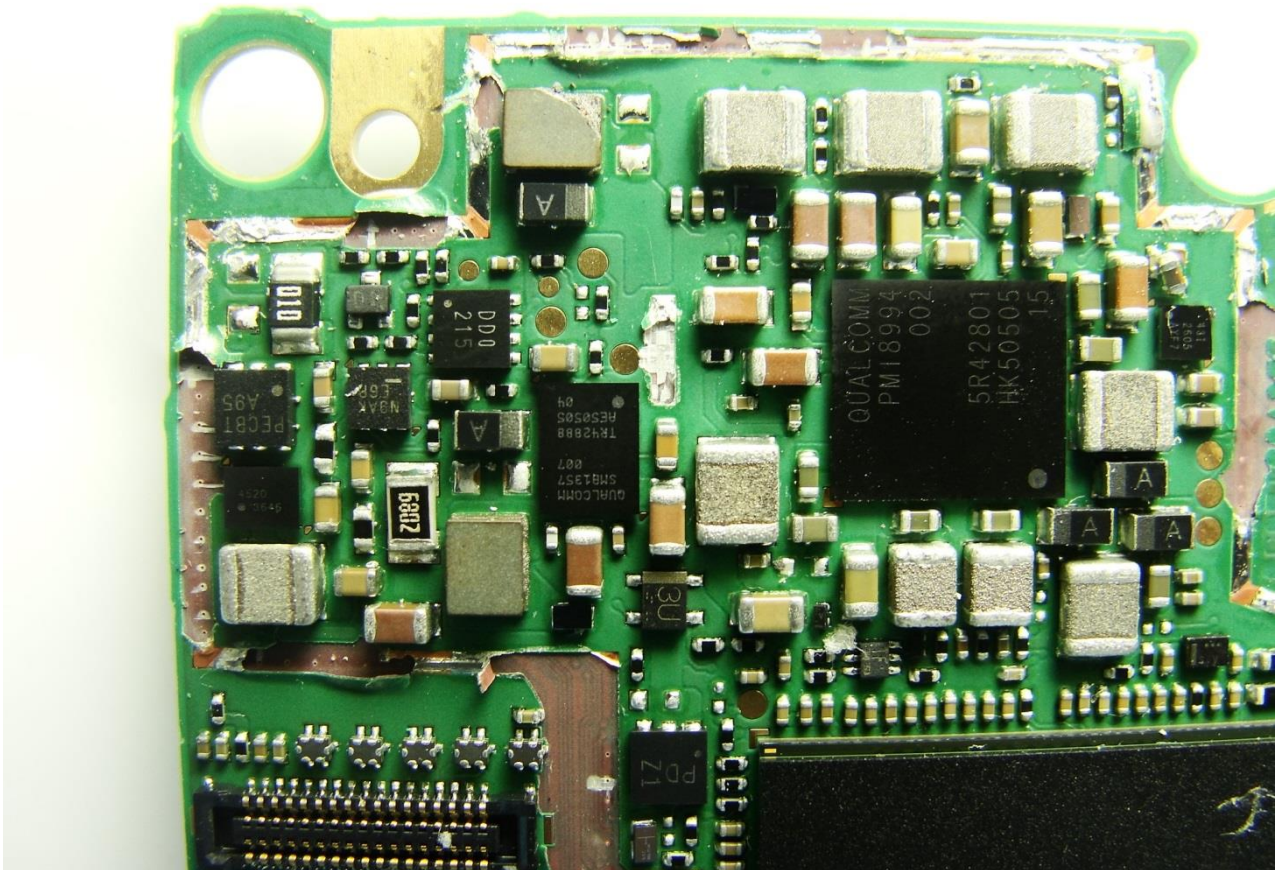

Brand Name: VERTU / Model Name: SIGNATURE TOUCH / Type: VM-03

Brand Name: VERTU / Model Name: SIGNATURE TOUCH / Type: VM-03

Brand Name: VERTU / Model Name: SIGNATURE TOUCH / Type: VM-03

Brand Name: VERTU / Model Name: SIGNATURE TOUCH / Type: VM-03

**Brand Name: VERTU / Model Name: SIGNATURE TOUCH / Type: VM-03**

Brand Name: VERTU / Model Name: SIGNATURE TOUCH / Type: VM-03

Brand Name: VERTU / Model Name: SIGNATURE TOUCH / Type: VM-03

Brand Name: VERTU / Model Name: SIGNATURE TOUCH / Type: VM-03