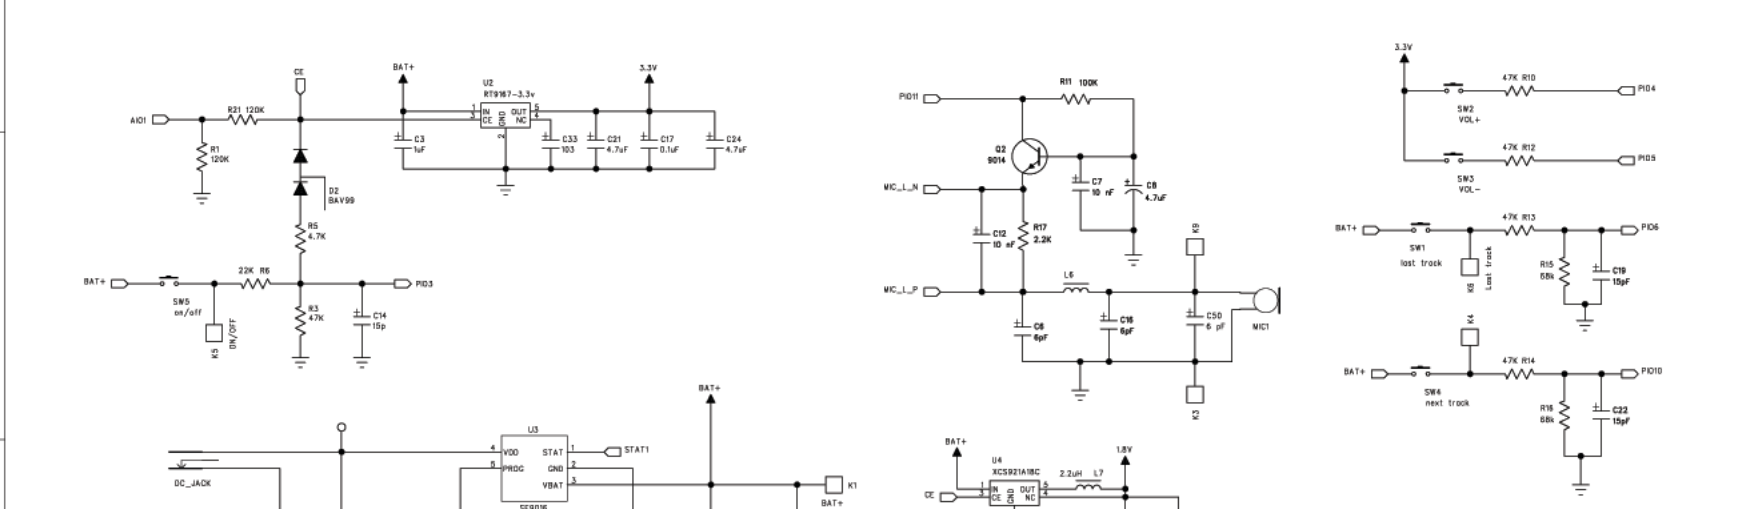

REVISION RECORD			
LTR	ECO NO:	APPROVED:	DATE:

COMPANY:			
TITLE: STEOER EARPIECE FOR MM310 3 BUTTION			
CODE:	SIZE:	DRAWING NO: STB-2882	REV:
SCALE:		SHEET: OF	

DRAWN:	DATED:
CHECKED:	DATED:
QUALITY CONTROL:	DATED:
RELEASED:	DATED: