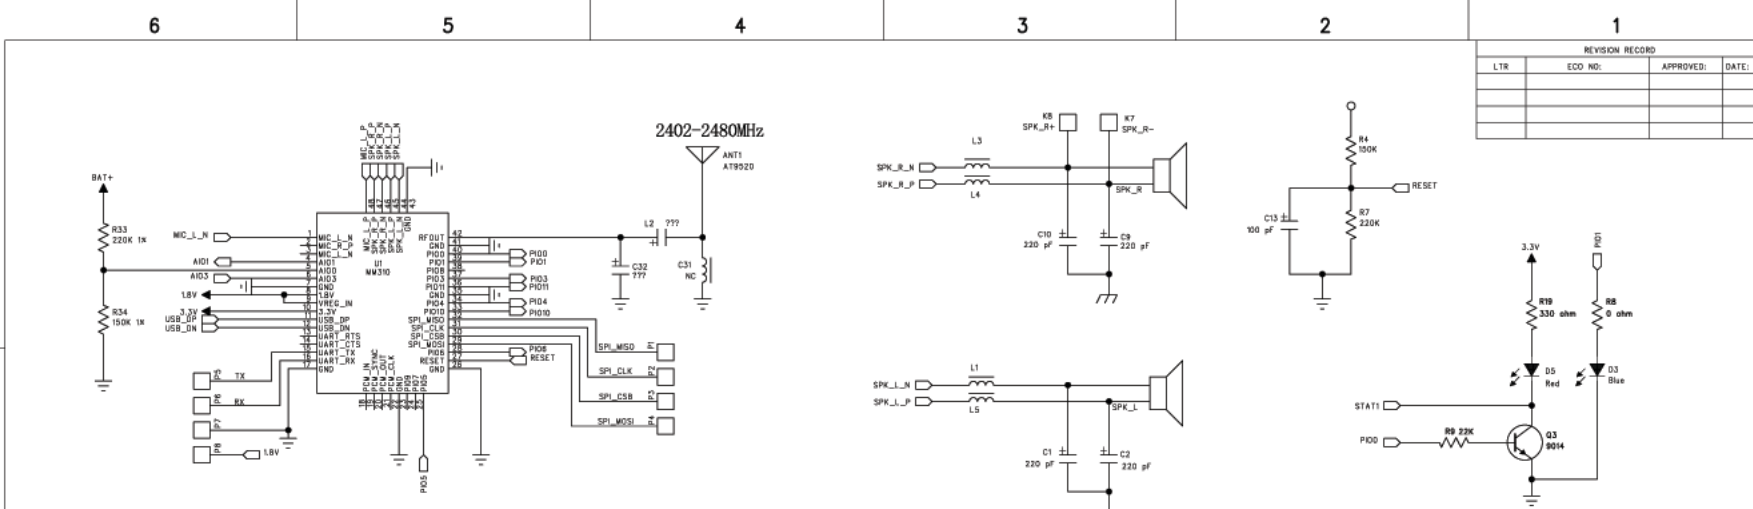

REVISION RECORD			
LTR	ECO NO:	APPROVED:	DATE:

COMPANY:			
TITLE: STEOER EARPIECE FOR MM310 3 BUTTION			
CODE:	SIZE:	DRAWING NO: STB-2882	REV:
SCALE:		SHEET: OF	

DRAWN:	DATED:
CHECKED:	DATED:
QUALITY CONTROL:	DATED:
RELEASED:	DATED: