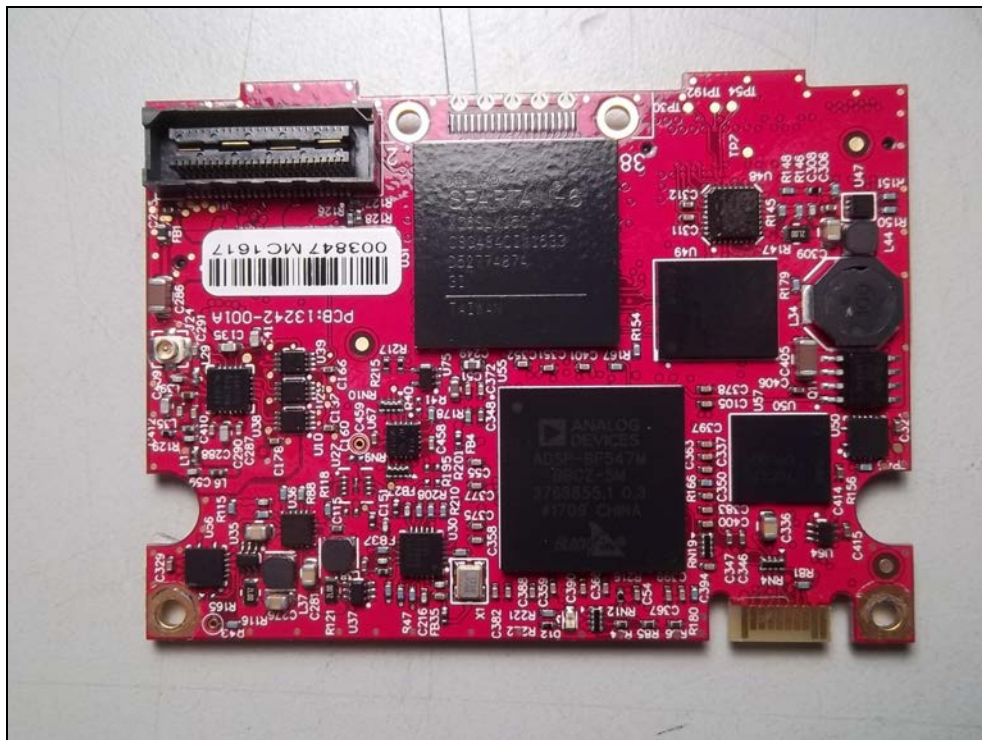

America

Certification Exhibit

**FCC ID: P2SBELTCLIPT3
IC: 4171B-BELTCLIPT3**

**FCC Rule Part: 15.247
ISED Canada Radio Standards Specification: RSS-247**

Project Number: 72129069

Manufacturer: Neptune Technology Group Inc.
Model: BCT3

Internal Photos

Figure 1: Internal Photo

Figure 2: Internal Photo

Figure 3: Internal Photo

Figure 4: Internal Photo

Figure 5: Internal Photo

Figure 6: Internal Photo

Figure 7: Internal Photo

Co-Located Bluetooth Module (FCC ID: SQGBT90, IC: 3147A-BT900)

Figure 8: Internal Photo

Figure 9: Internal Photo

Figure 10: Internal Photo

Figure 11: Internal Photo

Figure 12: Internal Photo

Figure 13: Internal Photo

Figure 14: Internal Photo

Figure 15: Internal Photo

Figure 16: Internal Photo

Figure 17: Internal Photo

Figure 18: Internal Photo