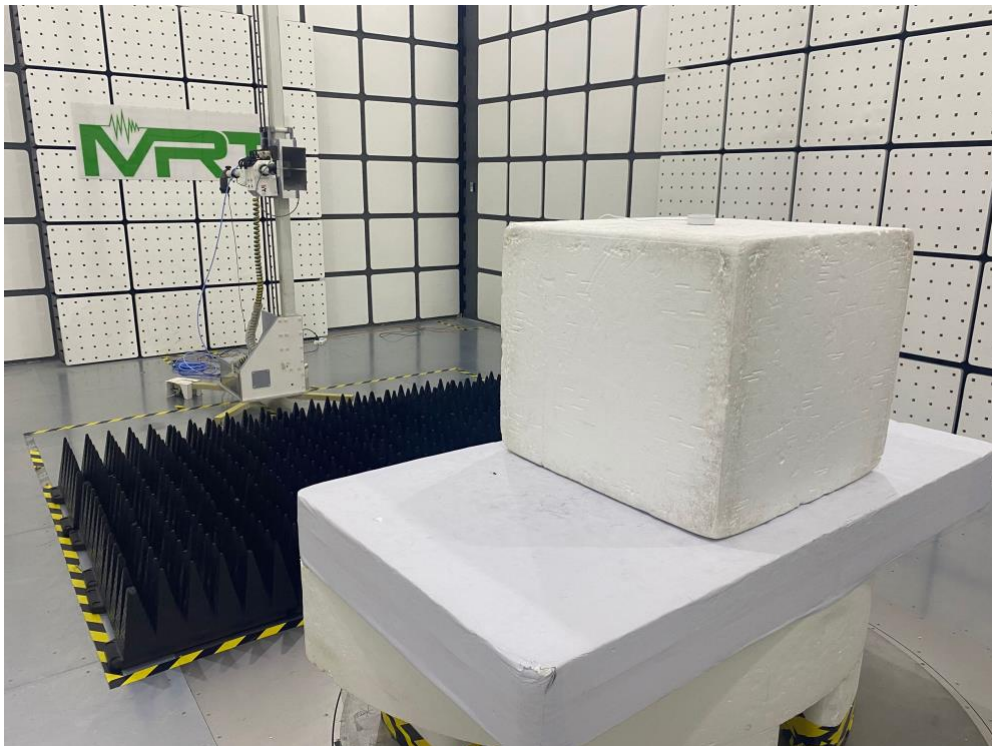

RF Test Setup Photo

Description: Radiated Spurious Emission Test Setup for Below 1GHz

Description: Radiated Spurious Emission Test Setup for Above 1GHz

Description: Conducted Test Setup