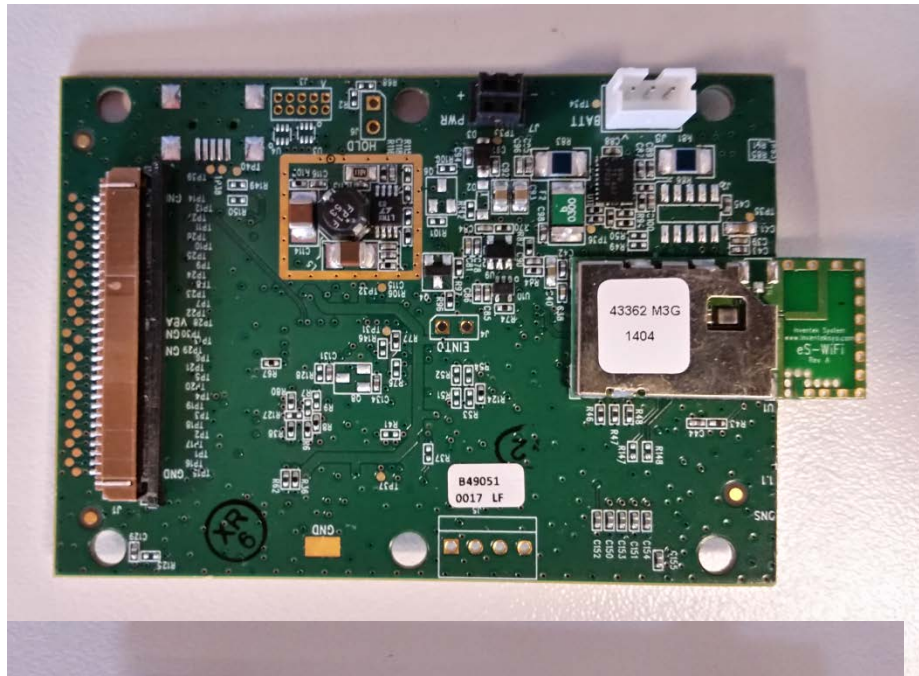

OXW-DS0028 Internal

WiFi Module – Internal Photo

OXW-DS0028 900MHz Radio Board (PA0002)

OXW-DS0028 Board Stack Bottom View

OXW-DS0028 WiFi Board (PA0021)