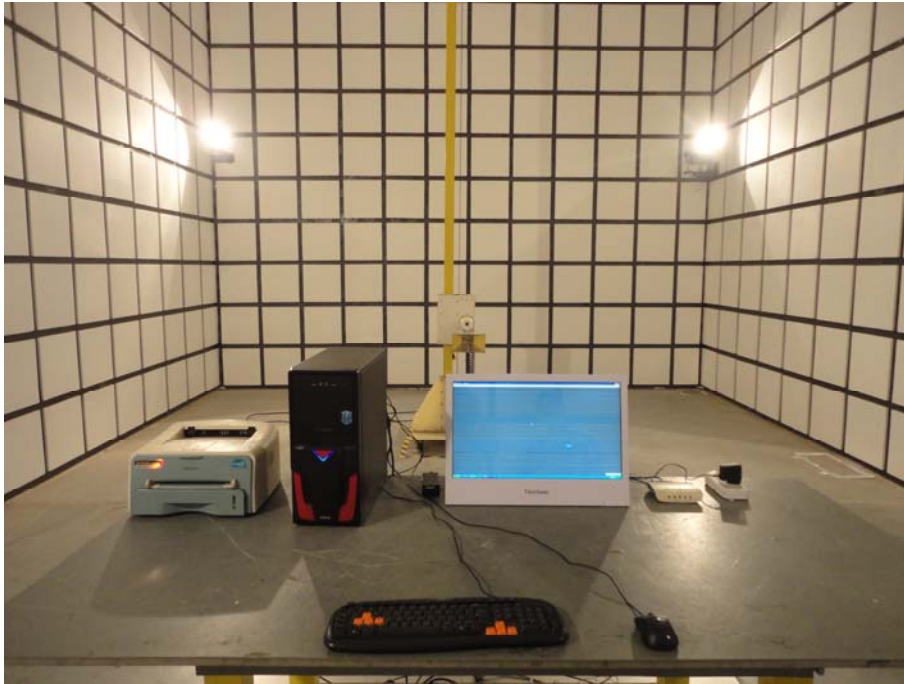

VDD21501

CONDUCTED EMISSION TEST

RADIATED EMISSION TEST

RADIATED EMISSION TEST (PC BY VGA)

RADIATED EMISSION TEST (PC BY HDMI)