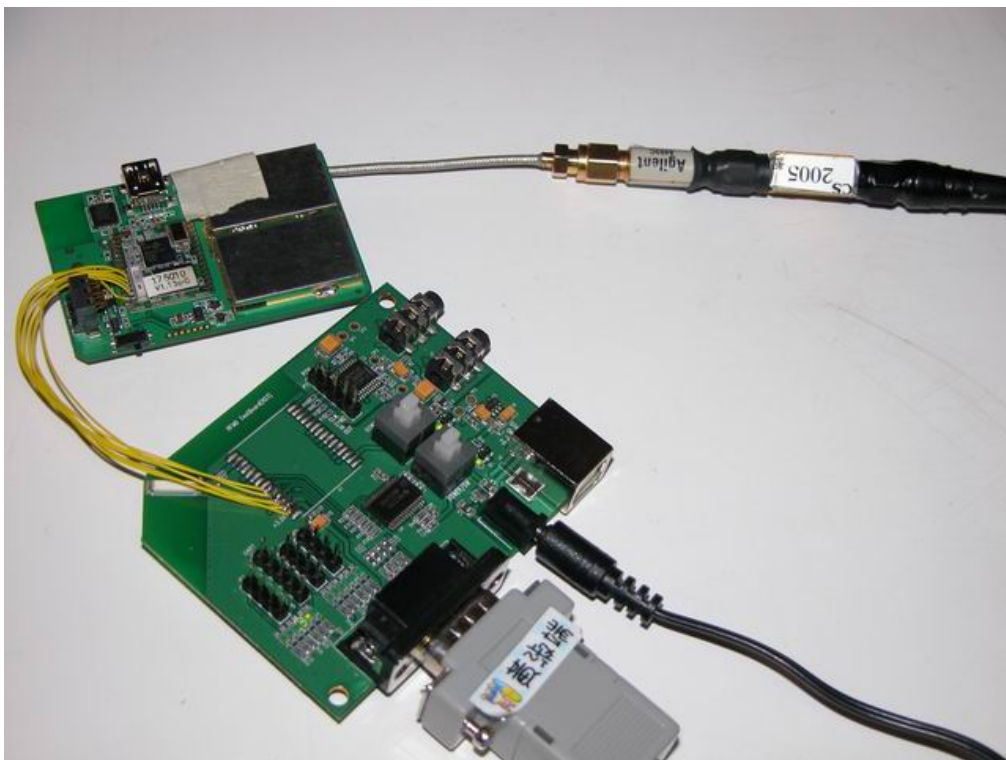

RADIATED RF MEASUREMENT SETUP

RF PORT COUNTED MEASURE SETUP

POWERLINE CONDUCTED EMISSIONS MEASUREMENT SETUP
FOR 120VAC/60Hz