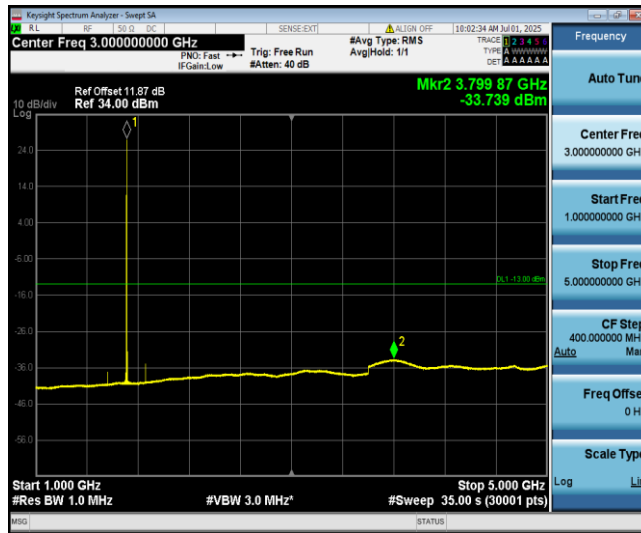

Band4-1.4MHz-16QAM-19957-1-0-Low-1000-5000--33.74-PASS