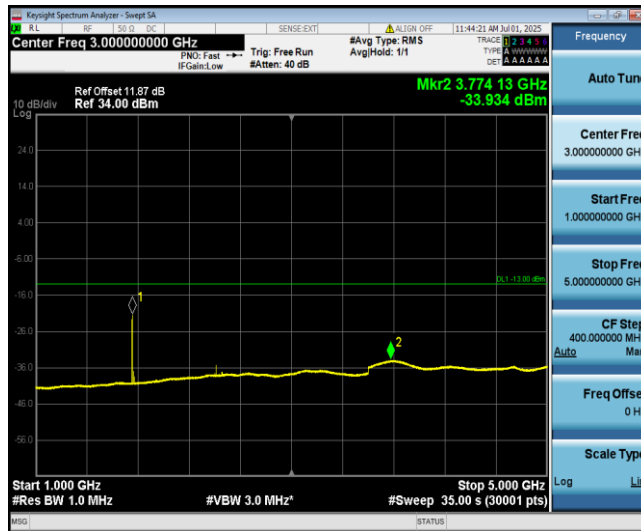

Band4-1.4MHz-16QAM-20393-1-0-High-1000-5000--33.93-PASS