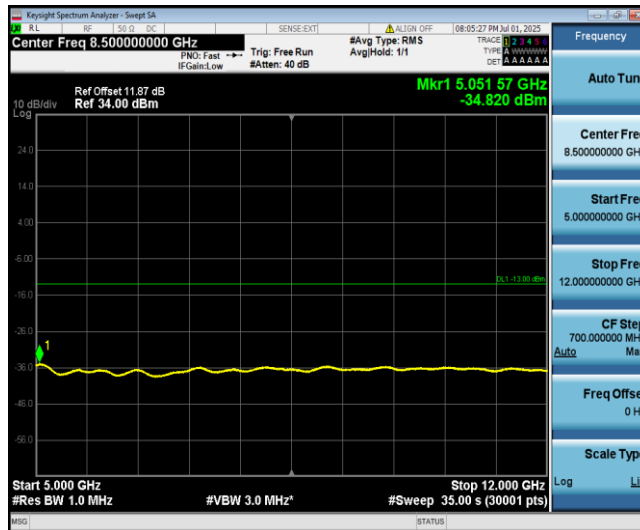

Band4-5MHz-16QAM-20375-1-0-High-5000-12000--34.82-PASS