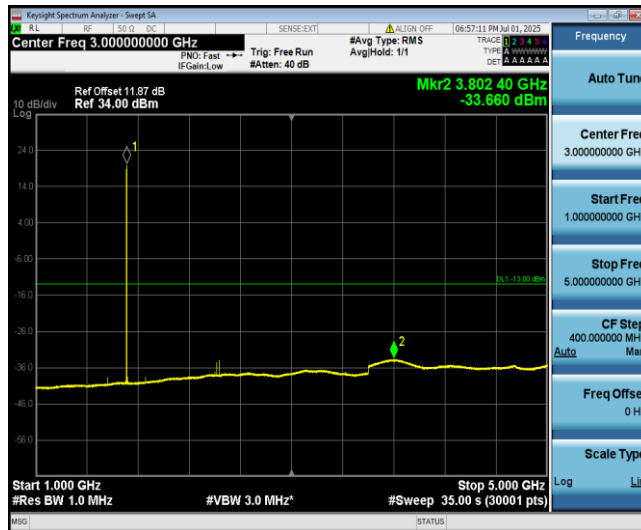

Band4-5MHz-QPSK-19975-1-0-Low-1000-5000--33.66-PASS