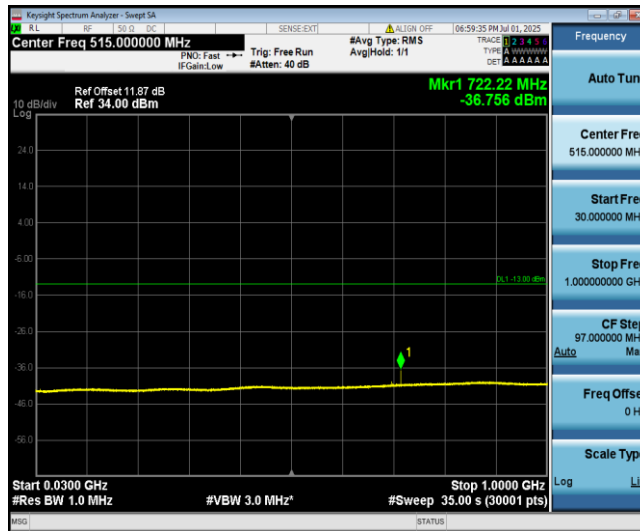

Band4-5MHz-QPSK-20375-1-0-High-30-1000--39.84-PASS

Band4-5MHz-QPSK-20375-1-0-High-1000-5000--33.72-PASS

Band4-5MHz-QPSK-20375-1-0-High-5000-12000--34.85-PASS

Band4-5MHz-QPSK-20375-1-0-High-12000-26500--30.76-PASS