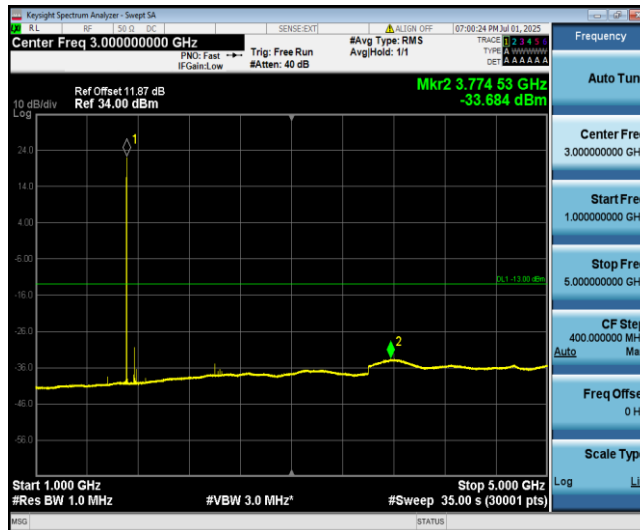

Band4-5MHz-16QAM-19975-1-0-Low-1000-5000--33.68-PASS