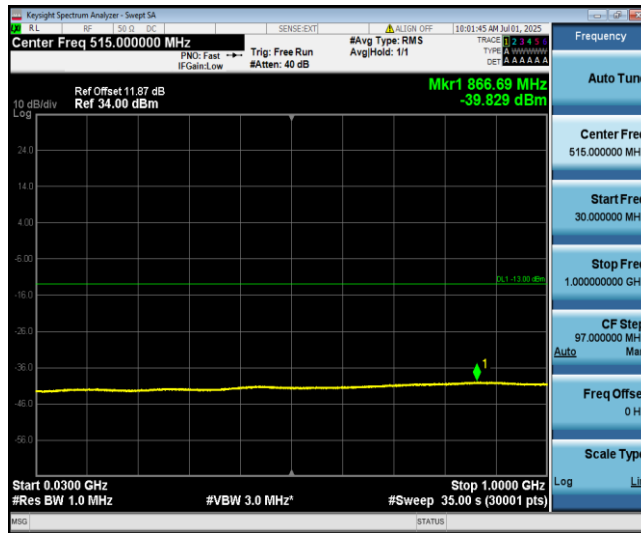

Band4-1.4MHz-QPSK-20393-1-0-High-30-1000--39.86-PASS

Band4-1.4MHz-QPSK-20393-1-0-High-1000-5000--31.47-PASS

Band4-1.4MHz-QPSK-20393-1-0-High-5000-12000--34.87-PASS

Band4-1.4MHz-QPSK-20393-1-0-High-12000-26500--30.81-PASS