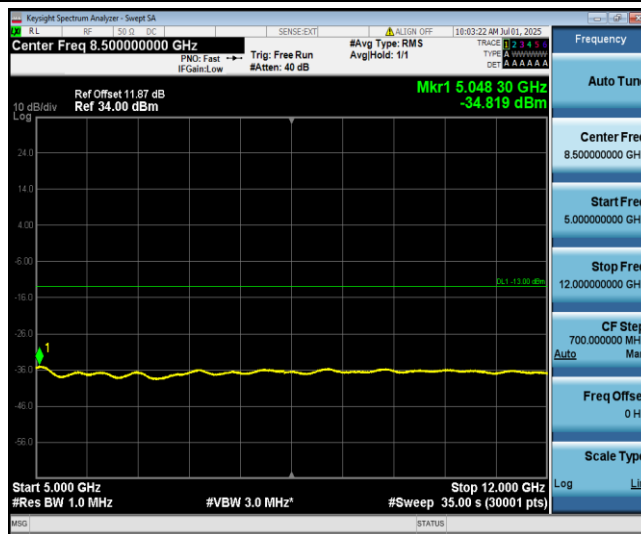

Band4-1.4MHz-16QAM-19957-1-0-Low-5000-12000--34.82-PASS