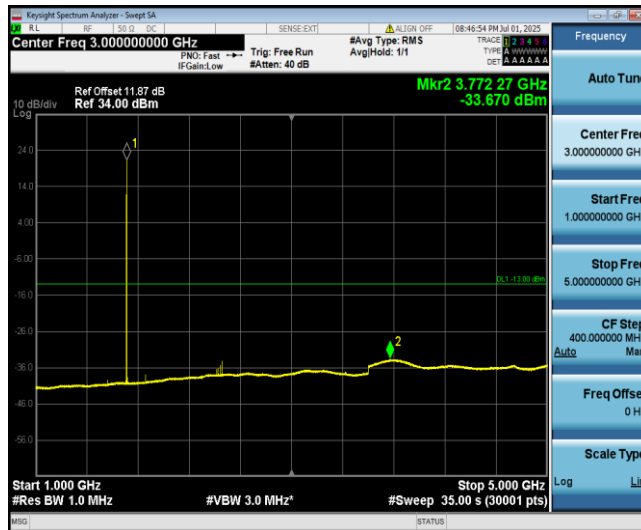

Band4-10MHz-QPSK-20000-1-0-Low-1000-5000--33.67-PASS