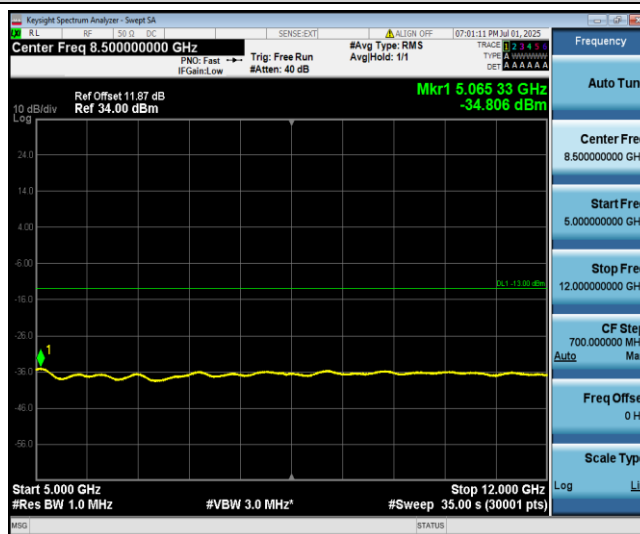

Band4-5MHz-16QAM-19975-1-0-Low-5000-12000--34.81-PASS