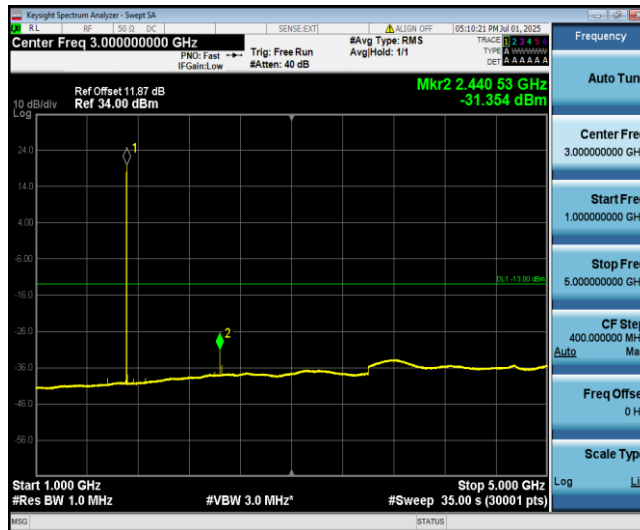

Band4-3MHz-16QAM-19965-1-0-Low-1000-5000--31.35-PASS