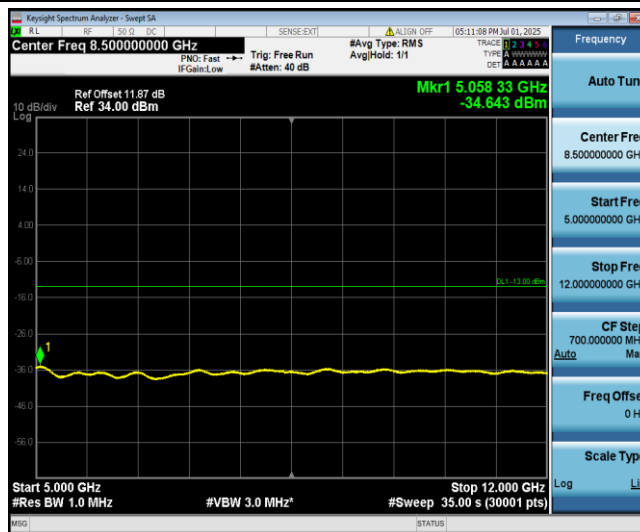

Band4-3MHz-16QAM-19965-1-0-Low-5000-12000--34.64-PASS