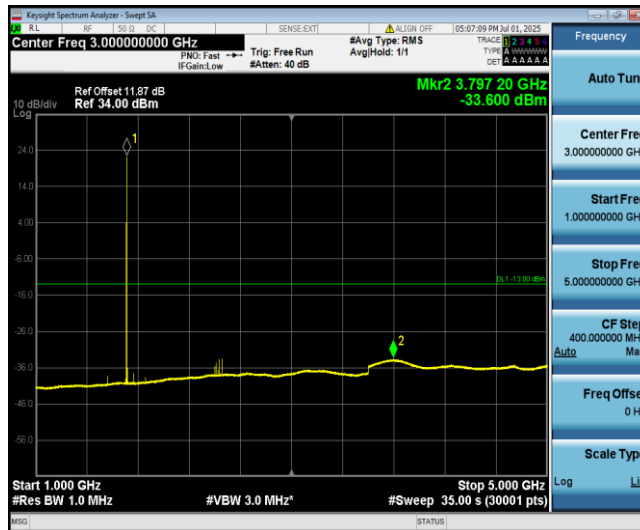

Band4-3MHz-QPSK-19965-1-0-Low-1000-5000--33.6-PASS