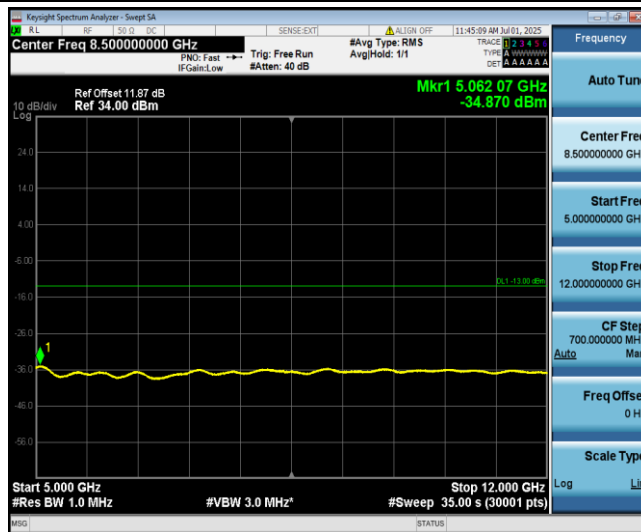

Band4-1.4MHz-16QAM-20393-1-0-High-5000-12000--34.87-PASS