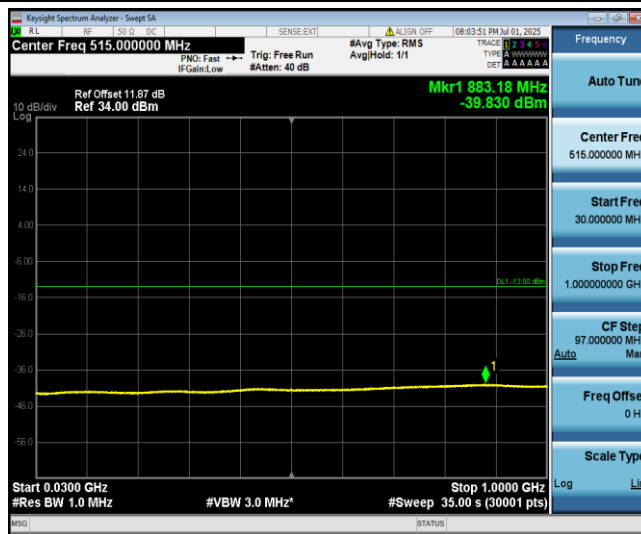

Band4-5MHz-16QAM-20175-1-0-Low-30-1000--39.82-PASS

Band4-5MHz-16QAM-20175-1-0-Low-1000-5000--32.63-PASS

Band4-5MHz-16QAM-20175-1-0-Low-5000-12000--34.89-PASS

Band4-5MHz-16QAM-20175-1-0-Low-12000-26500--30.75-PASS