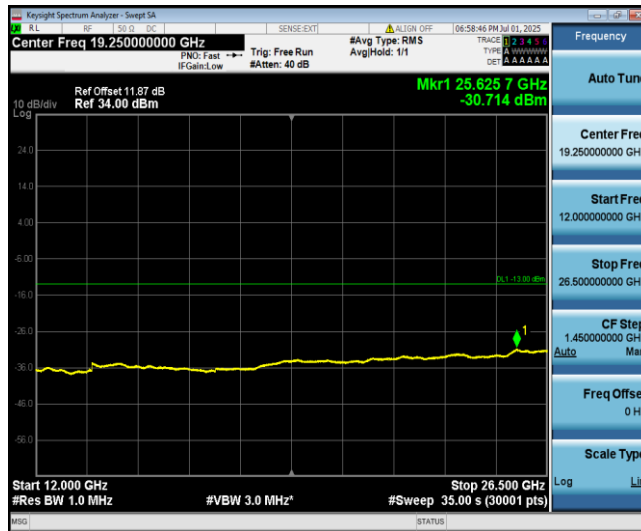

Band4-5MHz-QPSK-19975-1-0-Low-12000-26500--30.71-PASS