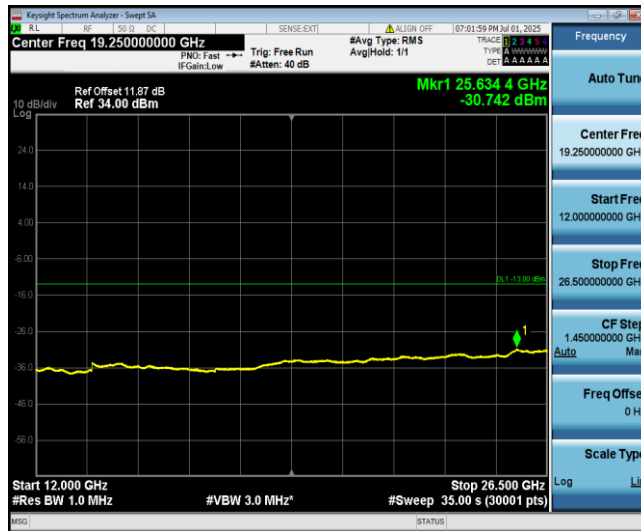

Band4-5MHz-16QAM-19975-1-0-Low-12000-26500--30.74-PASS