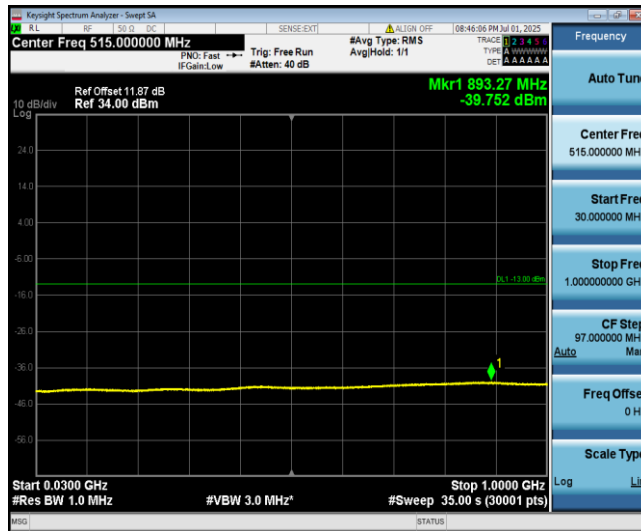

Band4-5MHz-16QAM-20375-1-0-High-30-1000--39.83-PASS

Band4-5MHz-16QAM-20375-1-0-High-1000-5000--33.57-PASS

Band4-5MHz-16QAM-20375-1-0-High-5000-12000--34.82-PASS

Band4-5MHz-16QAM-20375-1-0-High-12000-26500--30.86-PASS