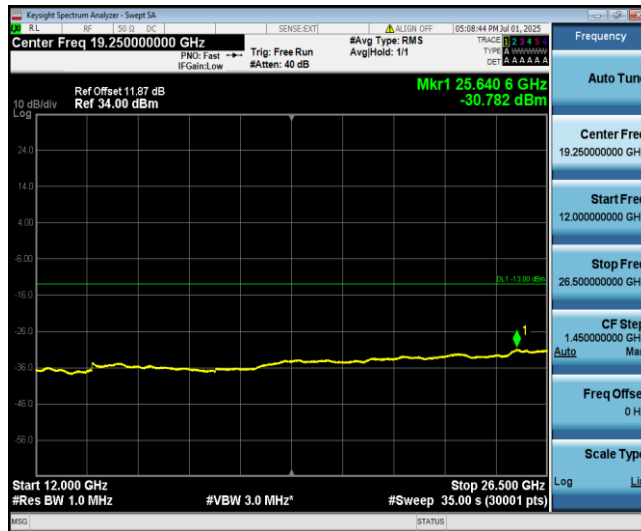

Band4-3MHz-QPSK-19965-1-0-Low-12000-26500--30.78-PASS