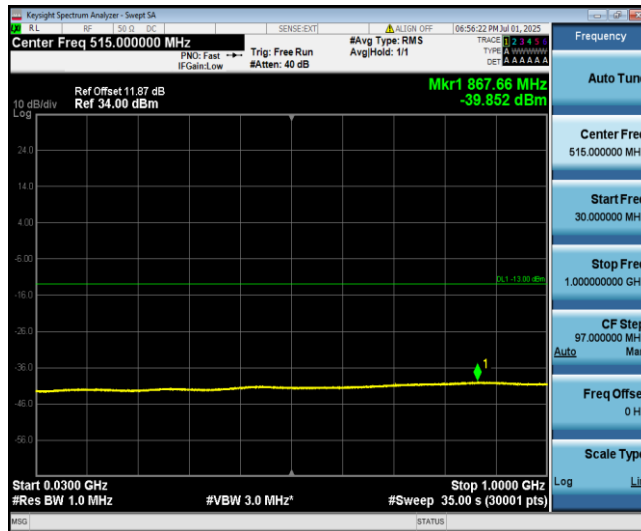

Band4-3MHz-16QAM-20385-1-0-High-30-1000--38.71-PASS

Band4-3MHz-16QAM-20385-1-0-High-1000-5000--30.2-PASS

Band4-3MHz-16QAM-20385-1-0-High-5000-12000--34.82-PASS

Band4-3MHz-16QAM-20385-1-0-High-12000-26500--30.71-PASS