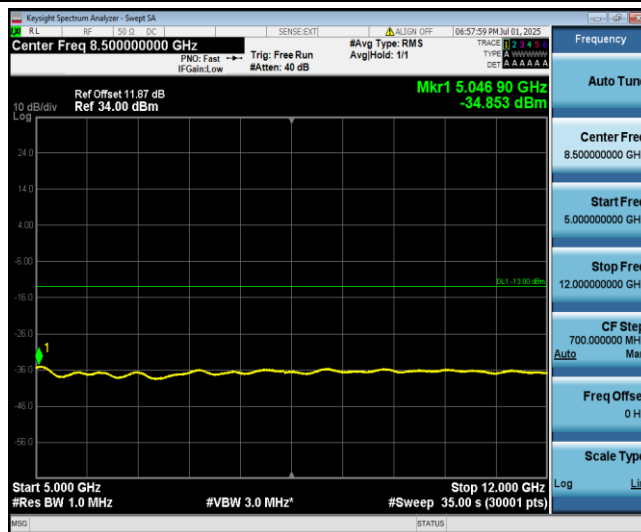

Band4-5MHz-QPSK-19975-1-0-Low-5000-12000--34.85-PASS