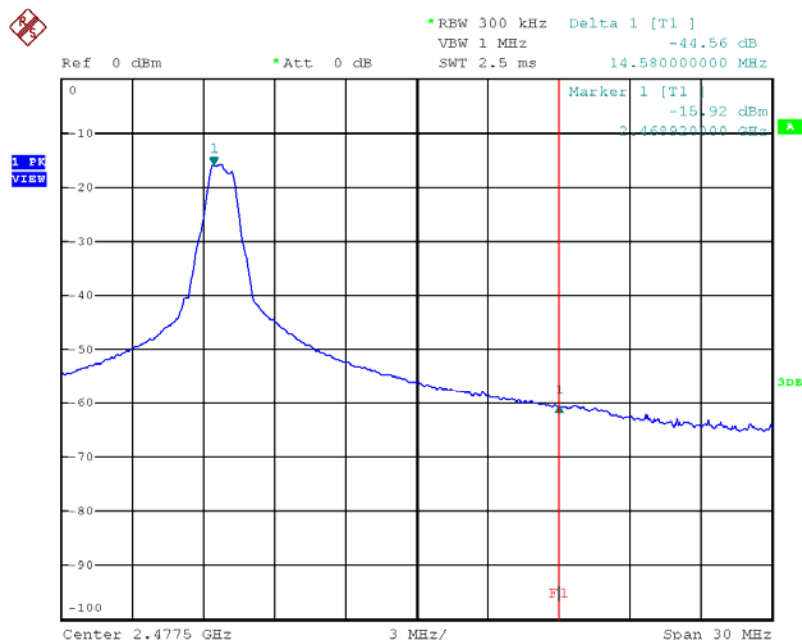

INTERTEK TESTING SERVICES

Report No.: HK12070902-1
Sample No.: 1/2 (Controller)

Date: 8.AUG.2012 12:14:12

Date: 8.AUG.2012 12:17:18

Bandedge Plot – Pursuant to FCC Part 15 Section 15.249 Requirement (Pass)