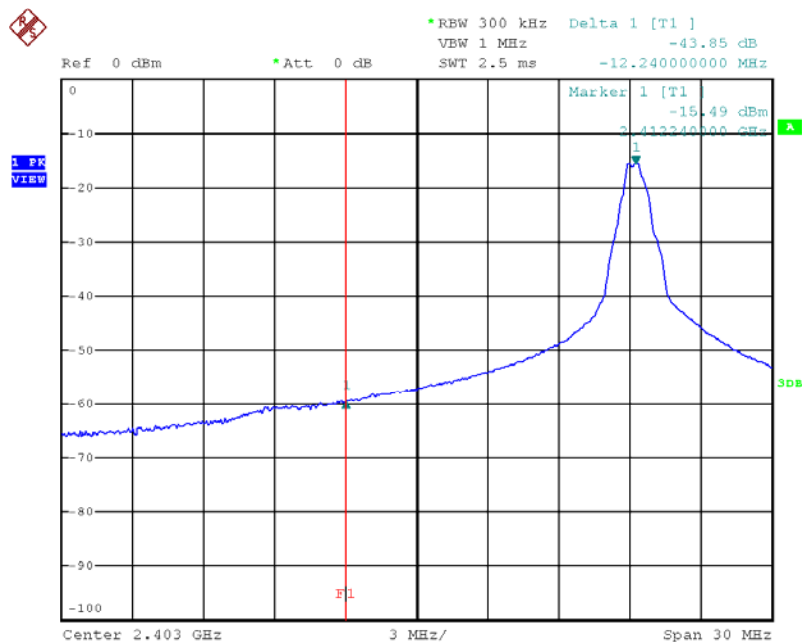

INTERTEK TESTING SERVICES

Report No.: HK12070902-1
Sample No.: 1/2 (Controller)

Date: 8.AUG.2012 12:14:12

Date: 8.AUG.2012 12:17:18

Bandedge Plot – Pursuant to FCC Part 15 Section 15.249 Requirement (Pass)