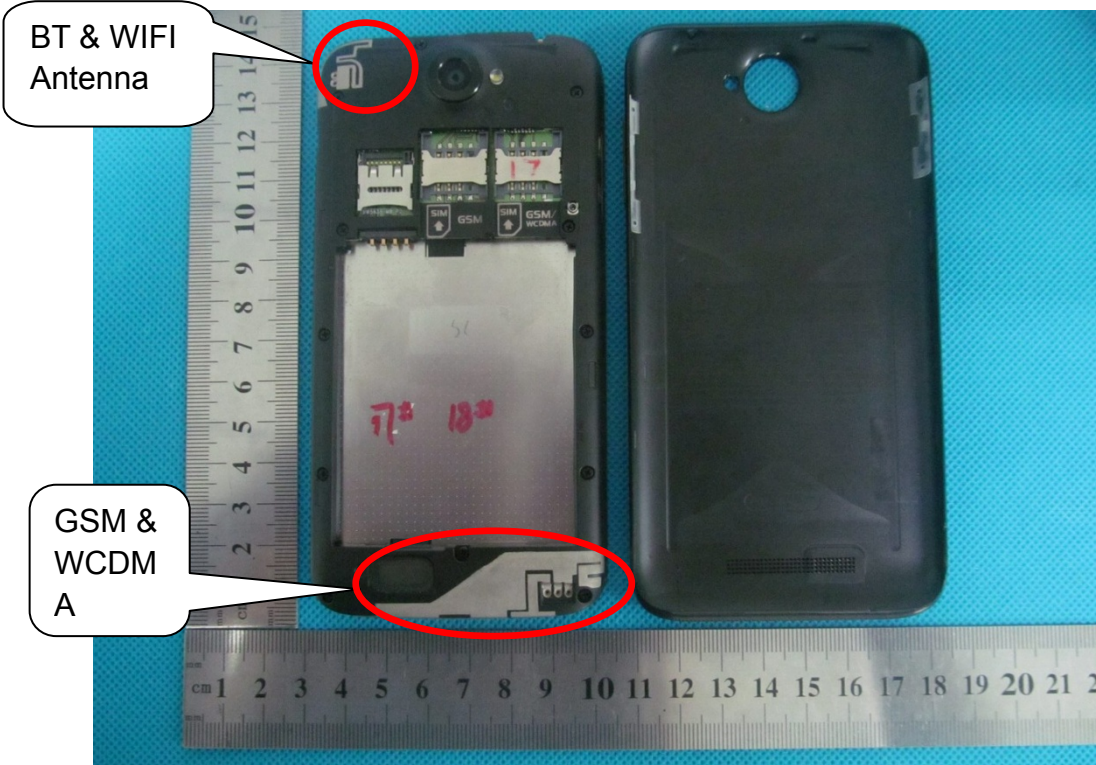

ORBIT Z50 Internal Photos

OPEN VIEW OF EUT-1

BT & WIFI
Antenna

GSM &
WCDMA
A

OPEN VIEW OF EUT-2

OPEN VIEW OF EUT-3

INTERNAL VIEW OF EUT-1

INTERNAL VIEW OF EUT-2