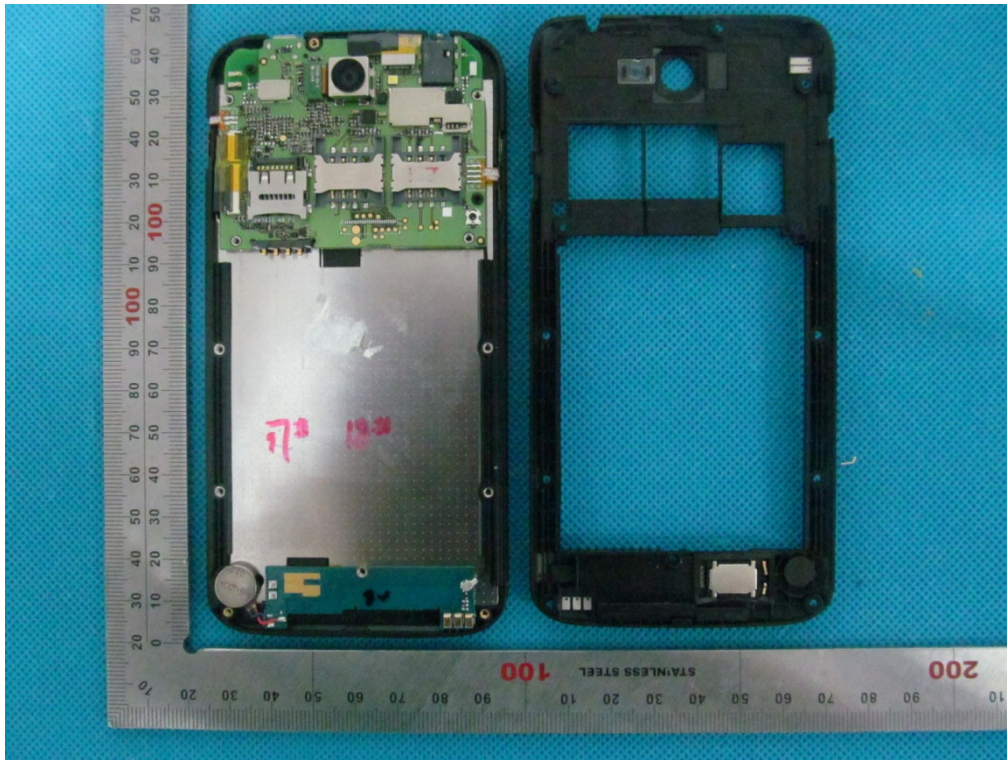

ORBIT Z50 Internal Photos

OPEN VIEW OF EUT-1

BT & WIFI
Antenna

GSM &
WCDMA
A

OPEN VIEW OF EUT-2

OPEN VIEW OF EUT-3

INTERNAL VIEW OF EUT-1

INTERNAL VIEW OF EUT-2