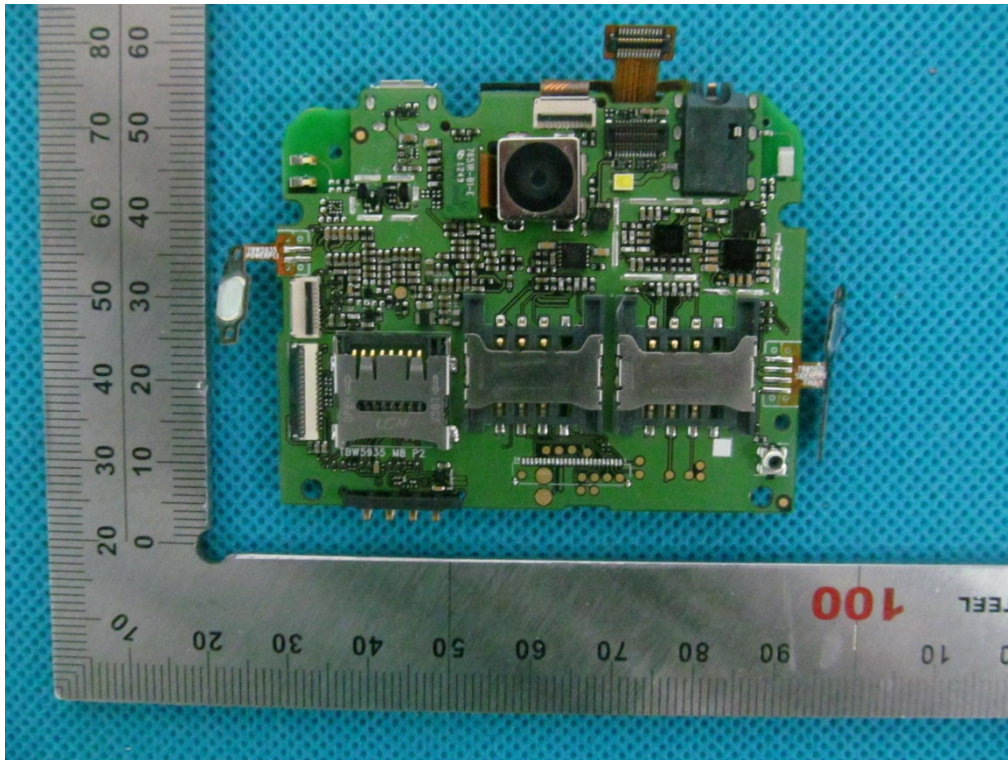

ORBIT Z50 Internal Photos

OPEN VIEW OF EUT-1

BT & WIFI
Antenna

GSM &
WCDMA
A

OPEN VIEW OF EUT-2

OPEN VIEW OF EUT-3

INTERNAL VIEW OF EUT-1

INTERNAL VIEW OF EUT-2