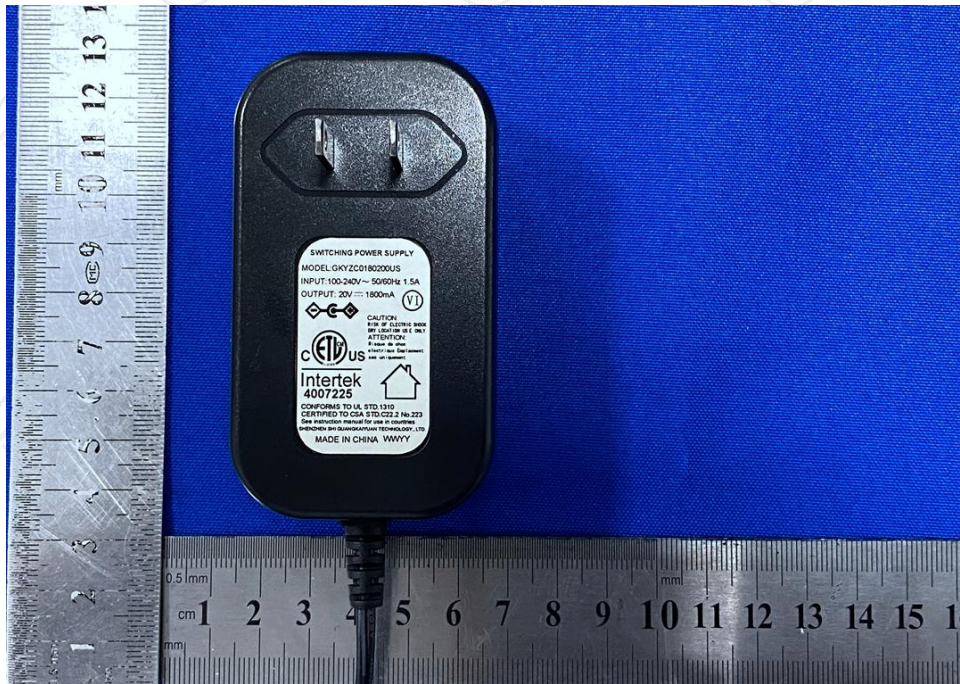

Appendix B: Photographs of Test Setup

Product: 37 inch Bluetooth Soundbar with Wireless Subwoofer

Model: PSB3787W

Radiated Emission

Conducted Emission

Appendix C: Photographs of EUT
Product: 37 inch Bluetooth Soundbar with Wireless Subwoofer
Model: PSB3787W
External Photos

Product: 37 inch Bluetooth Soundbar with Wireless Subwoofer
Model: PSB3787W
Internal Photos

*******END OF REPORT*******