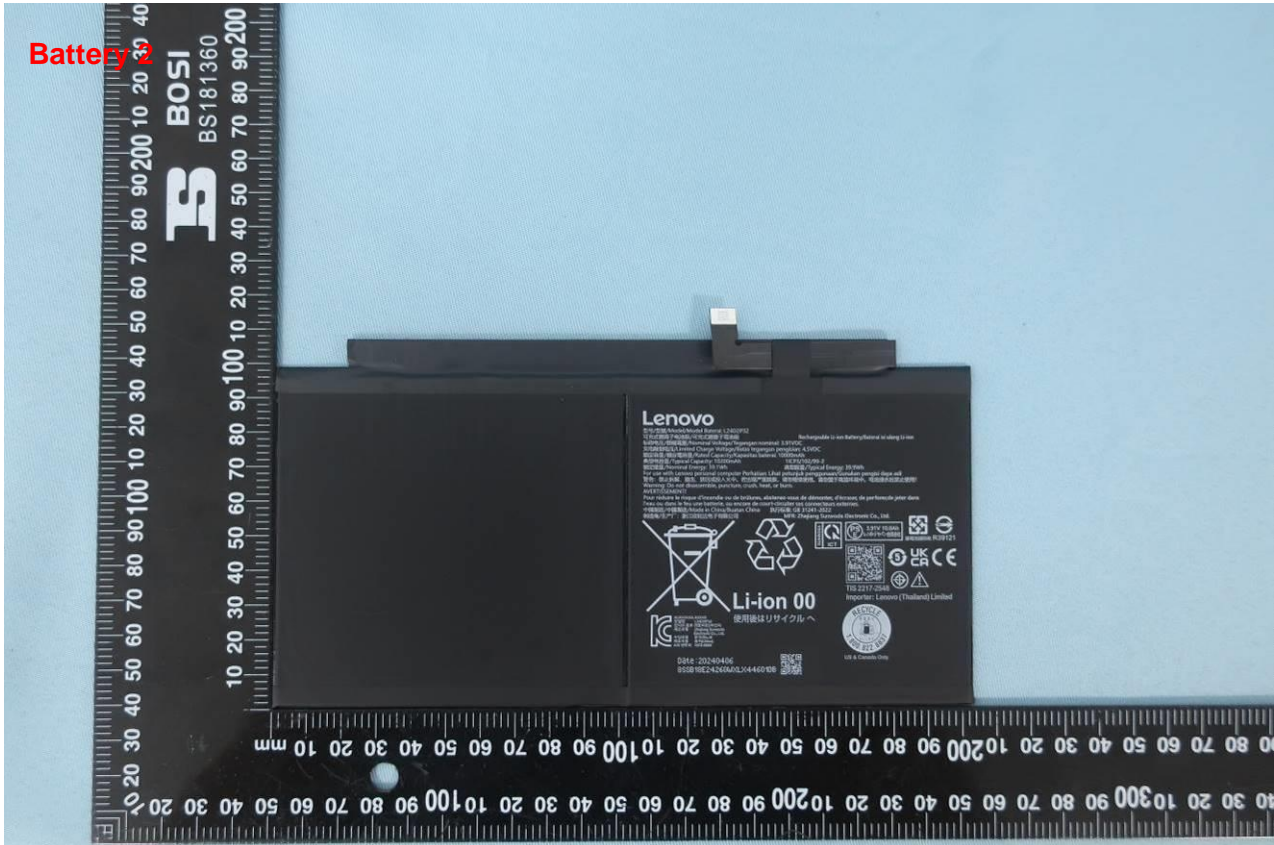

**Brand Name: Lenovo; Model Name: TB373FU, TB375FC**

**AC Adapter 2(US)**

Brand Name: Lenovo; Model Name: TB373FU, TB375FC

Brand Name: Lenovo; Model Name: TB373FU, TB375FC

Brand Name: Lenovo; Model Name: TB373FU, TB375FC