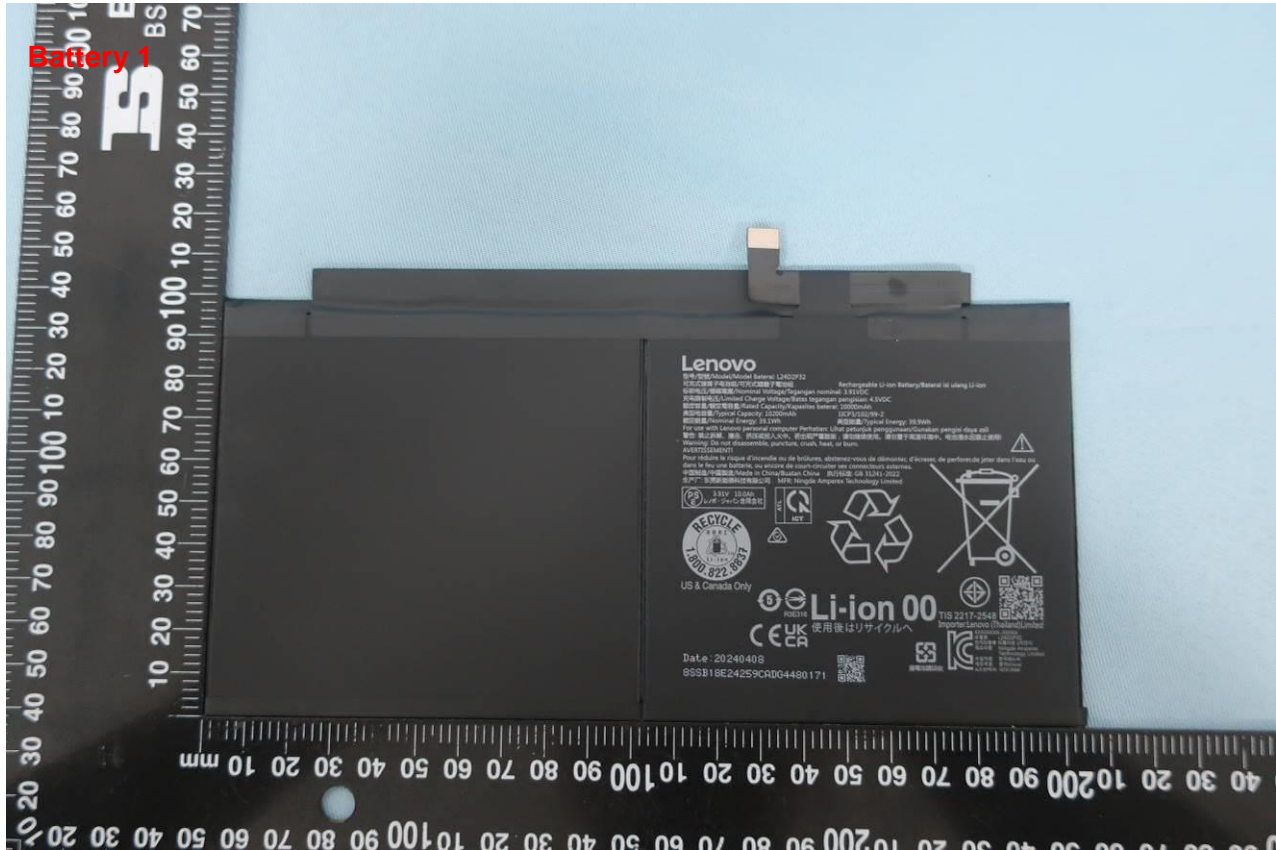

Brand Name: Lenovo; Model Name: TB373FU, TB375FC