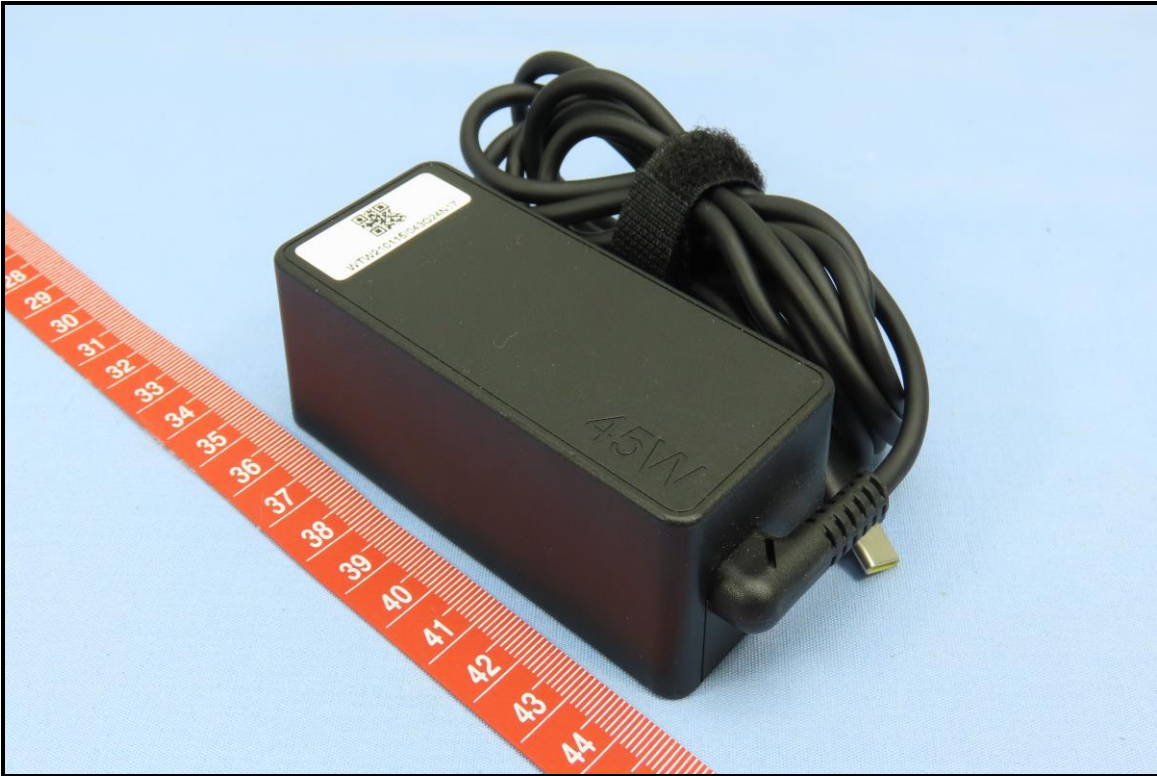

## CONSTRUCTION PHOTOS OF EUT

Brand: Intel® Wi-Fi 6 AX200 / Model: AX200NGW

BUREAU  
VERITAS

End-Product: Notebook Computer

Brand: Lenovo / Model: Lenovo 100e Chromebook Gen 3 \*\*\*\*\*

BUREAU VERITAS

Lenovo

Max 65W

Made in China CAN ICES-3(B)/NMB-3(B)  
Manufactured by Lite-On Technology (CHANGZHOU) Co., Ltd

This device complies with part 15 of the FCC rules. Operation is subject to the following two conditions:  
(1) This device may not cause harmful interference, and  
(2) this device must accept any interference received, including interference that may cause undesired operation.