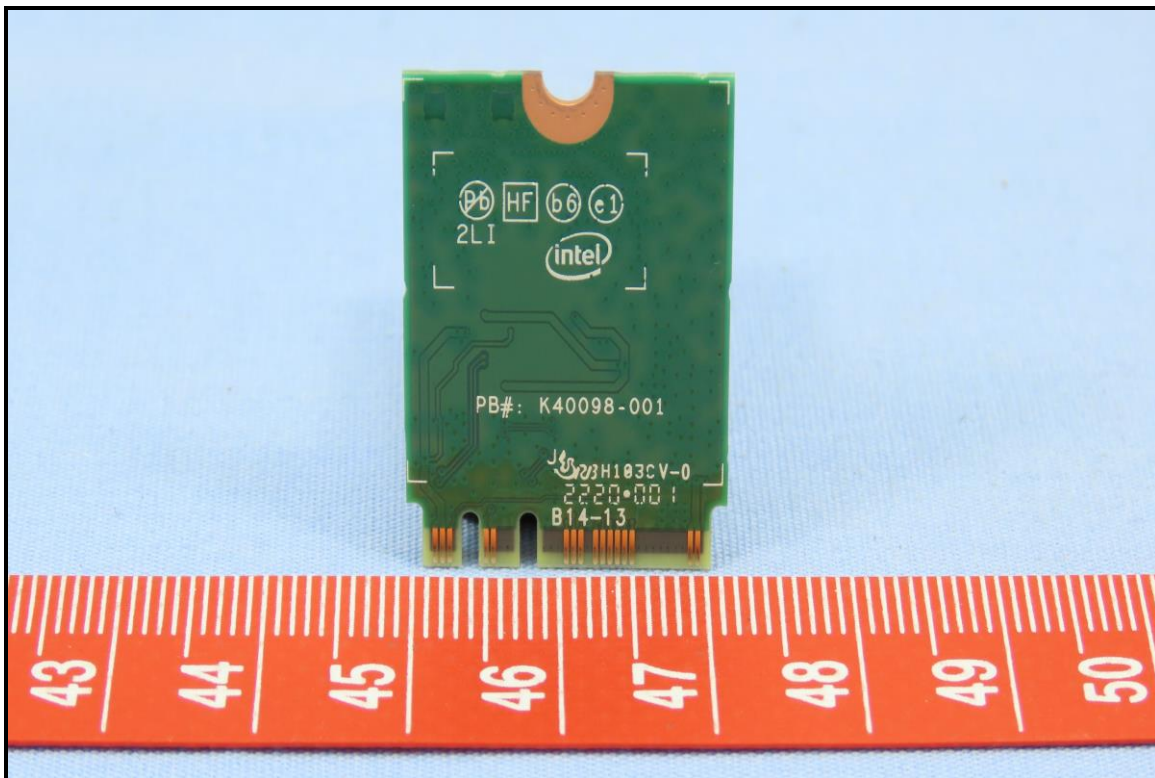

## CONSTRUCTION PHOTOS OF EUT

Brand: Intel® Wi-Fi 6 AX200 / Model: AX200NGW

BUREAU  
VERITAS

End-Product: Notebook Computer

Brand: Lenovo / Model: Lenovo 100e Chromebook Gen 3 \*\*\*\*\*

BUREAU VERITAS

Lenovo

Max 65W

Made in China CAN ICES-3(B)/NMB-3(B)  
Manufactured by Lite-On Technology (CHANGZHOU) Co., Ltd

This device complies with part 15 of the FCC rules. Operation is subject to the following two conditions:  
(1) This device may not cause harmful interference, and  
(2) this device must accept any interference received, including interference that may cause undesired operation.