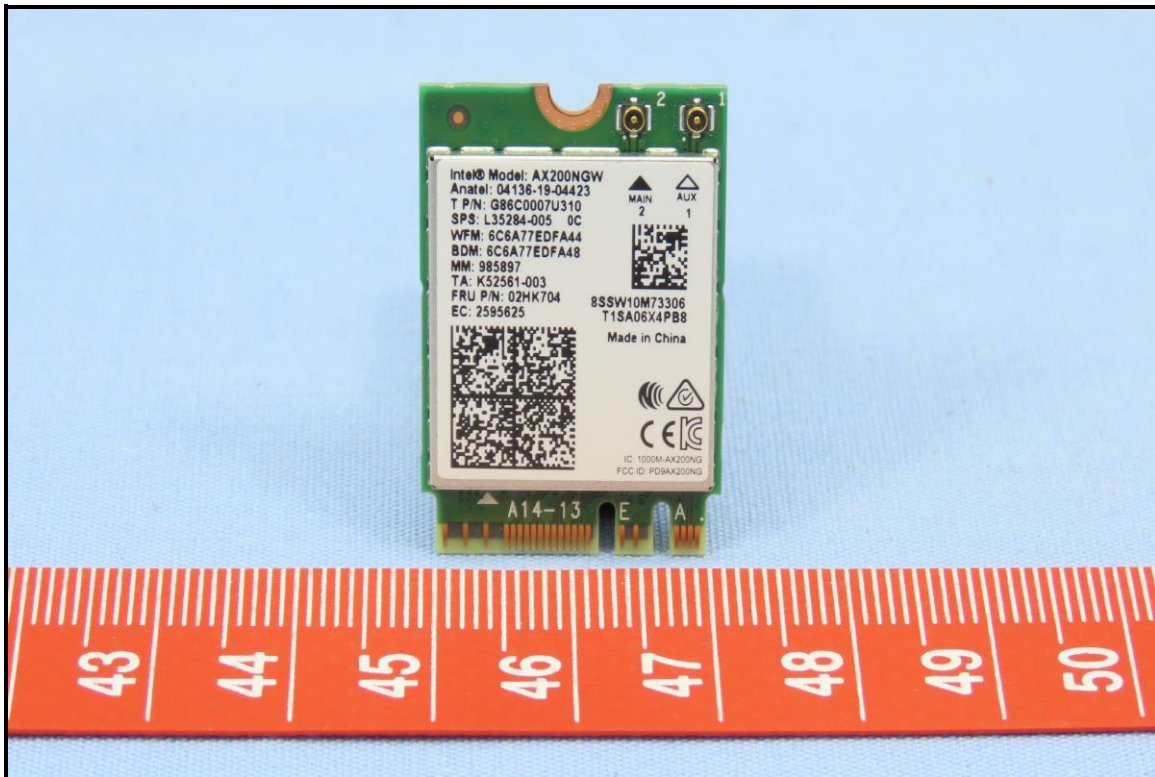

## CONSTRUCTION PHOTOS OF EUT

Brand: Intel® Wi-Fi 6 AX200 / Model: AX200NGW

BUREAU  
VERITAS

End-Product: Notebook Computer

Brand: Lenovo / Model: Lenovo 100e Chromebook Gen 3 \*\*\*\*\*

BUREAU VERITAS

Lenovo

Max 65W

Made in China CAN ICES-3(B)/NMB-3(B)  
Manufactured by Lite-On Technology (CHANGZHOU) Co., Ltd

This device complies with part 15 of the FCC rules. Operation is subject to the following two conditions:  
(1) This device may not cause harmful interference, and  
(2) this device must accept any interference received, including interference that may cause undesired operation.