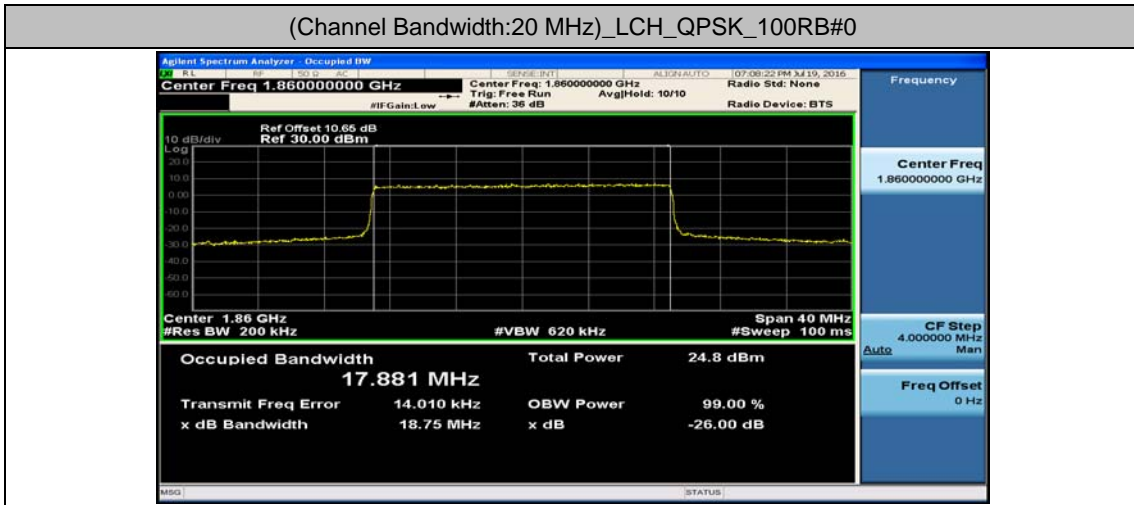

(Channel Bandwidth:15 MHz)_LCH_16QAM_75RB#0

(Channel Bandwidth:15 MHz)_MCH_16QAM_75RB#0

(Channel Bandwidth:15 MHz)_HCH_16QAM_75RB#0

Channel Bandwidth: 20 MHz

(Channel Bandwidth:20 MHz)_LCH_QPSK_100RB#0

(Channel Bandwidth:20 MHz)_MCH_QPSK_100RB#0