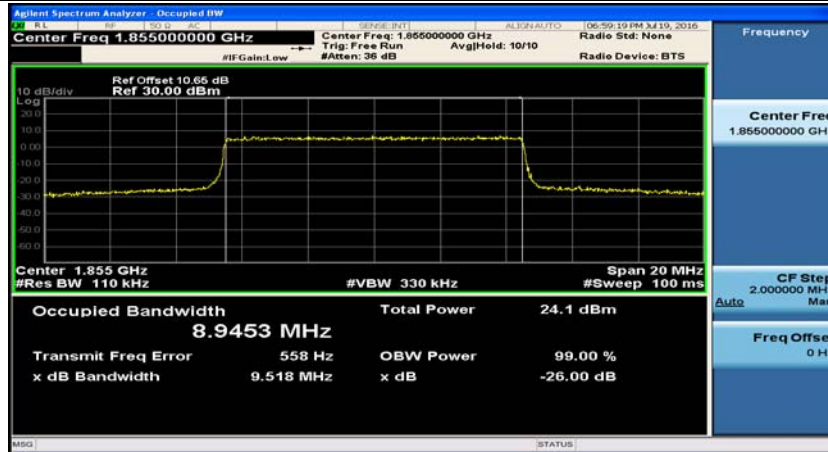

Channel Bandwidth: 10 MHz_LCH_16QAM_50RB#0