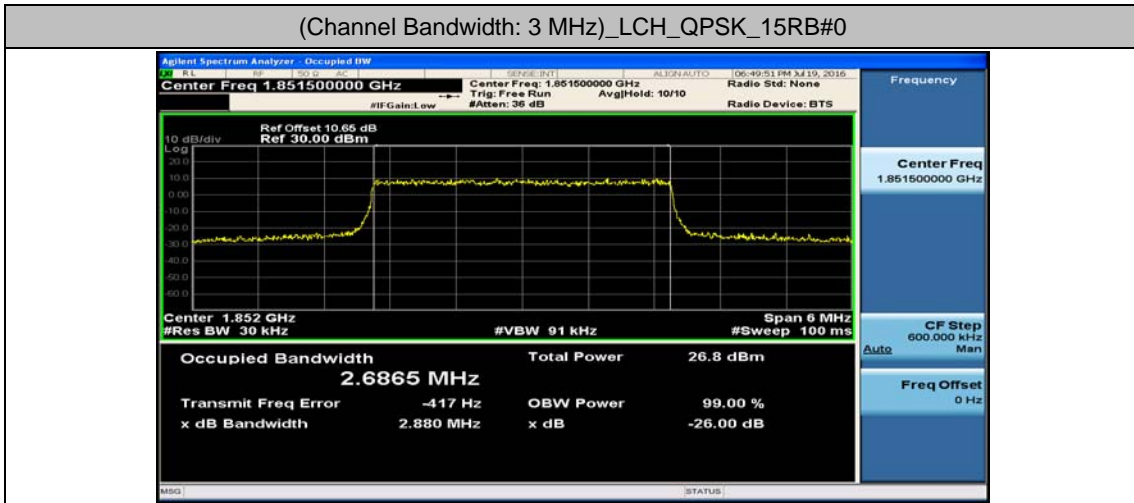

Test Graphs

Channel Bandwidth: 1.4 MHz

(Channel Bandwidth: 1.4 MHz)_LCH_16QAM_6RB#0

(Channel Bandwidth: 1.4 MHz)_MCH_16QAM_6RB#0

(Channel Bandwidth: 1.4 MHz)_HCH_16QAM_6RB#0

Channel Bandwidth: 3 MHz

(Channel Bandwidth: 3 MHz)_LCH_QPSK_15RB#0