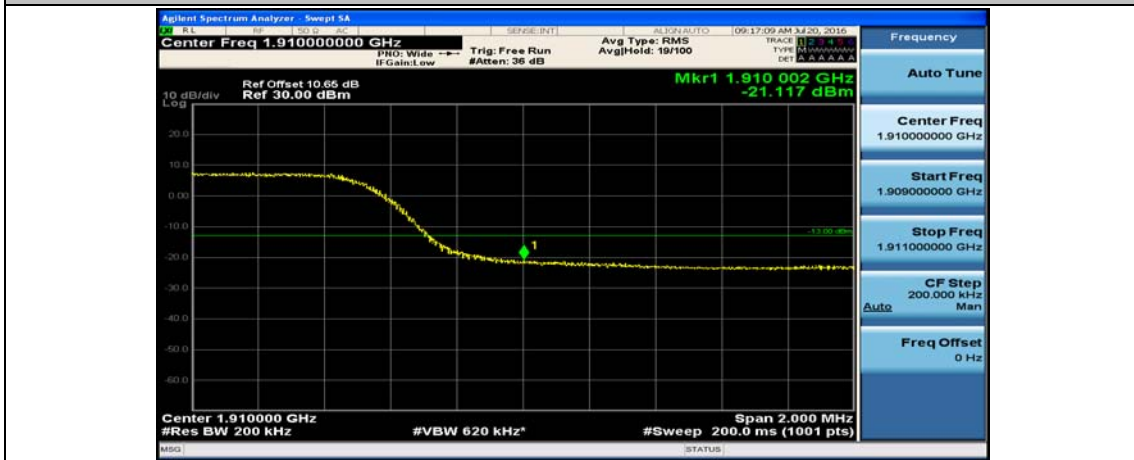

Channel Bandwidth: 10 MHz_HCH_QPSK_50RB#0