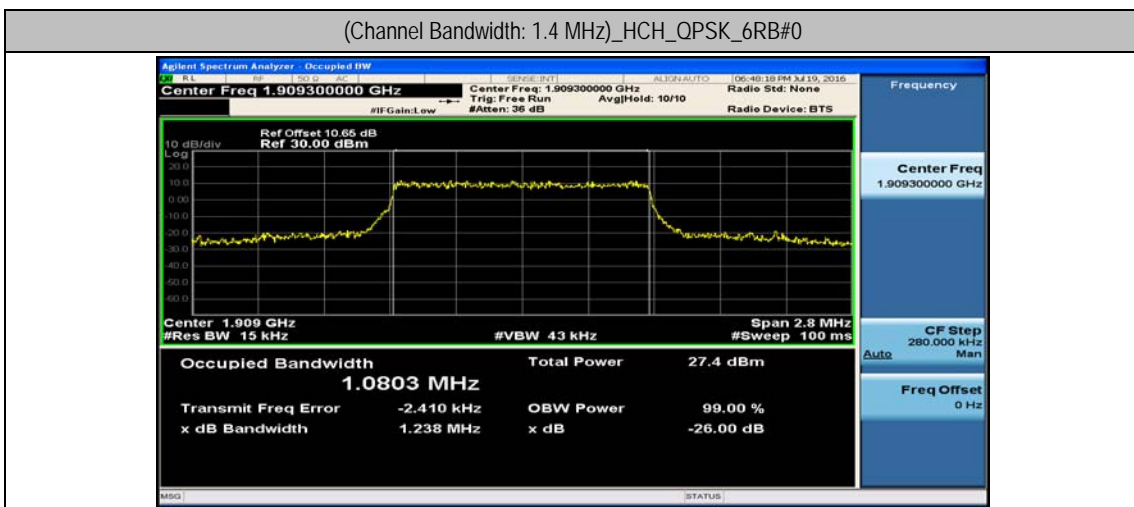

Test Graphs

Channel Bandwidth: 1.4 MHz