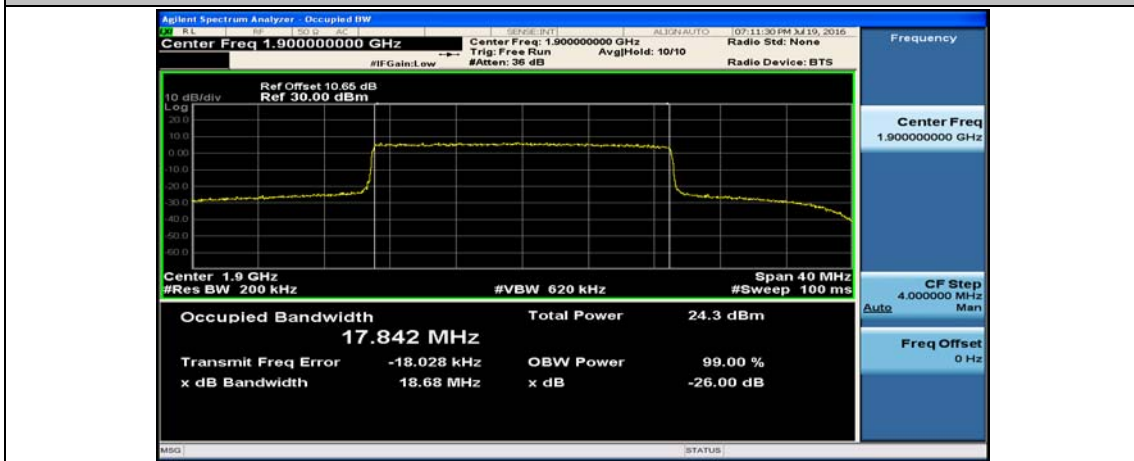

(Channel Bandwidth:20 MHz)_HCH_QPSK_100RB#0

(Channel Bandwidth:20 MHz)_LCH_16QAM_100RB#0

(Channel Bandwidth:20 MHz)_MCH_16QAM_100RB#0

(Channel Bandwidth:20 MHz)_HCH_16QAM_100RB#0

Appendix D: Band Edge

Test Graphs

Channel Bandwidth: 1.4 MHz

(Channel Bandwidth: 1.4 MHz)_LCH_QPSK_1RB#0

(Channel Bandwidth: 1.4 MHz)_LCH_QPSK_1RB#3

(Channel Bandwidth: 1.4 MHz)_LCH_QPSK_1RB#5

(Channel Bandwidth: 1.4 MHz)_LCH_QPSK_3RB#0

(Channel Bandwidth: 1.4 MHz)_LCH_QPSK_3RB#2