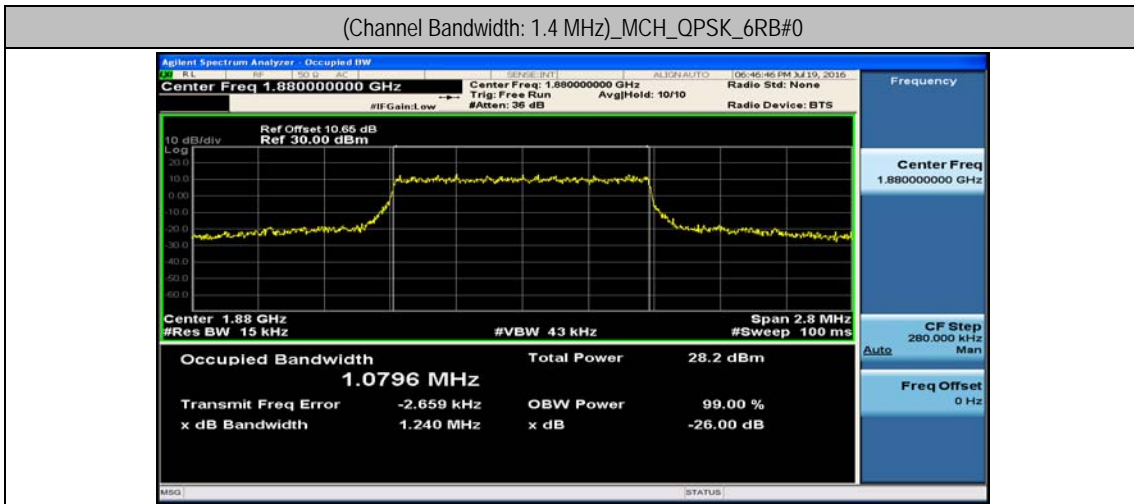

Test Graphs

Channel Bandwidth: 1.4 MHz