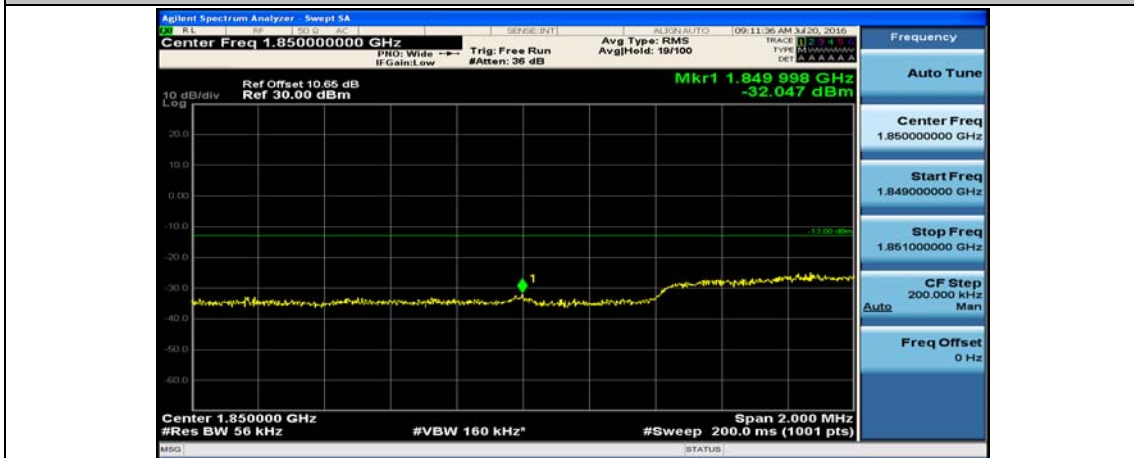

(Channel Bandwidth: 5 MHz)_LCH_QPSK_12RB#13