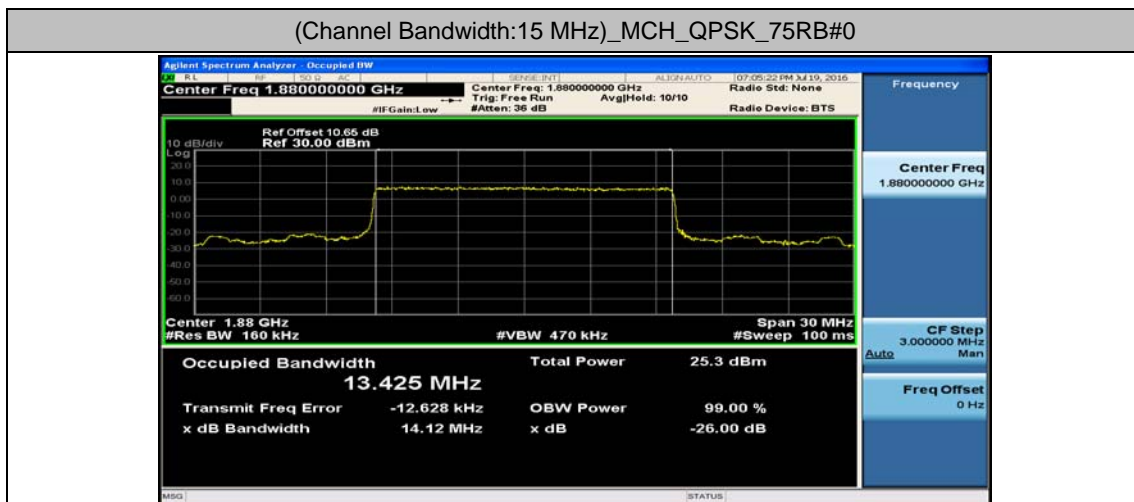

(Channel Bandwidth: 5 MHz)_HCH_16QAM_25RB#0

Channel Bandwidth: 10 MHz

Channel Bandwidth: 10 MHz_LCH_16QAM_50RB#0

Channel Bandwidth: 10 MHz_MCH_16QAM_50RB#0

Channel Bandwidth: 10 MHz_HCH_16QAM_50RB#0

Channel Bandwidth: 15 MHz

(Channel Bandwidth:15 MHz)_LCH_16QAM_75RB#0

(Channel Bandwidth:15 MHz)_MCH_16QAM_75RB#0

(Channel Bandwidth:15 MHz)_HCH_16QAM_75RB#0

Channel Bandwidth: 20 MHz

(Channel Bandwidth:20 MHz)_LCH_QPSK_100RB#0

(Channel Bandwidth:20 MHz)_MCH_QPSK_100RB#0