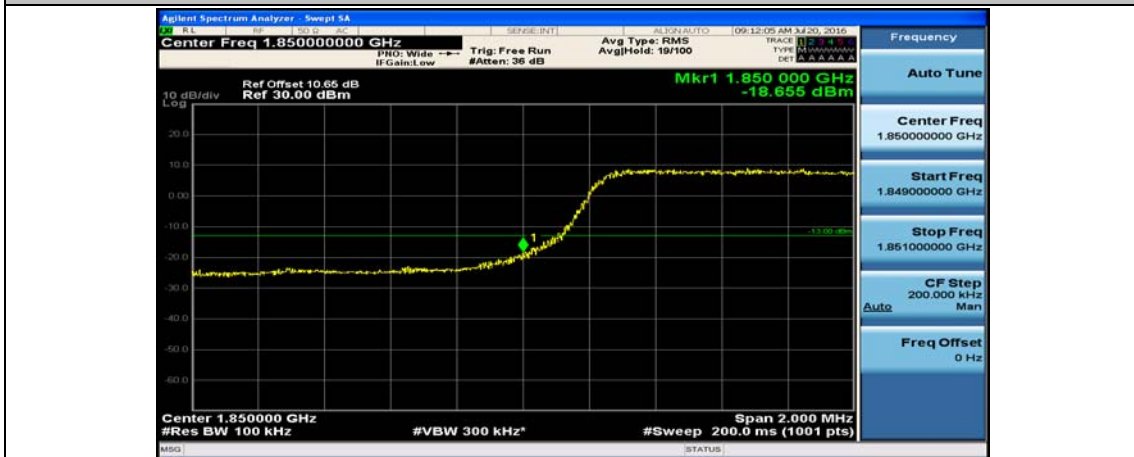

(Channel Bandwidth: 5 MHz)_LCH_QPSK_25RB#0