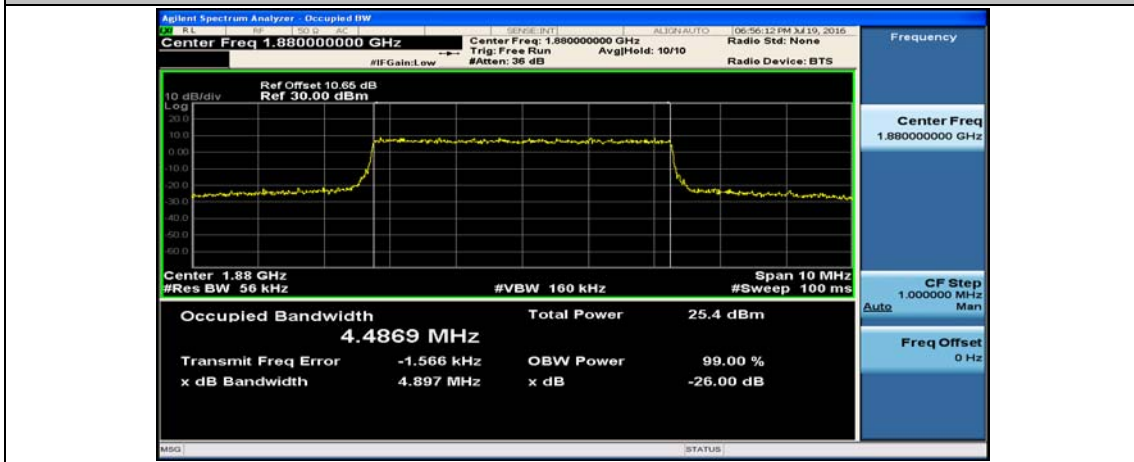

Channel Bandwidth: 5 MHz

(Channel Bandwidth: 5 MHz)_LCH_QPSK_25RB#0

(Channel Bandwidth: 5 MHz)_MCH_QPSK_25RB#0

(Channel Bandwidth: 5 MHz)_HCH_QPSK_25RB#0

(Channel Bandwidth: 5 MHz)_LCH_16QAM_25RB#0

(Channel Bandwidth: 5 MHz)_MCH_16QAM_25RB#0