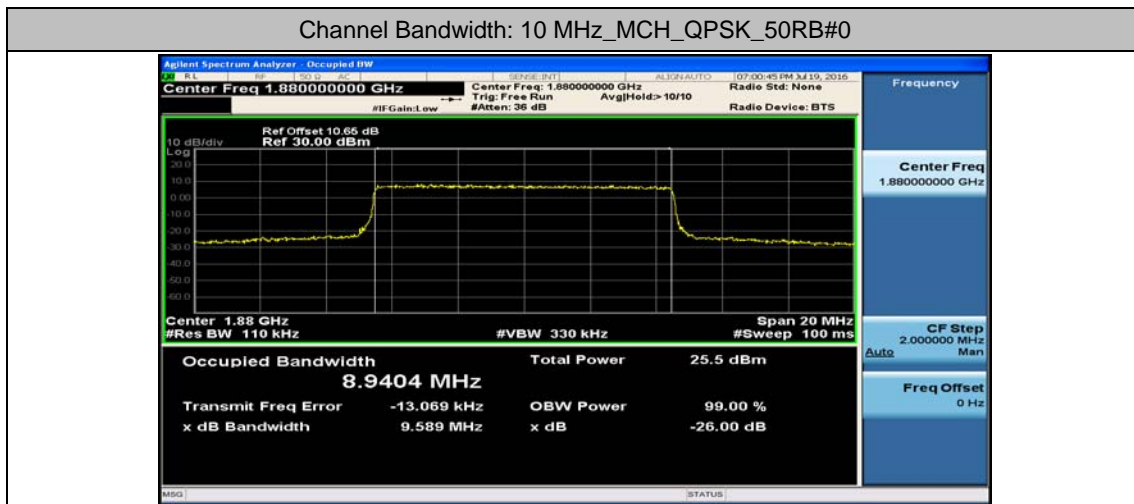

Channel Bandwidth: 10 MHz