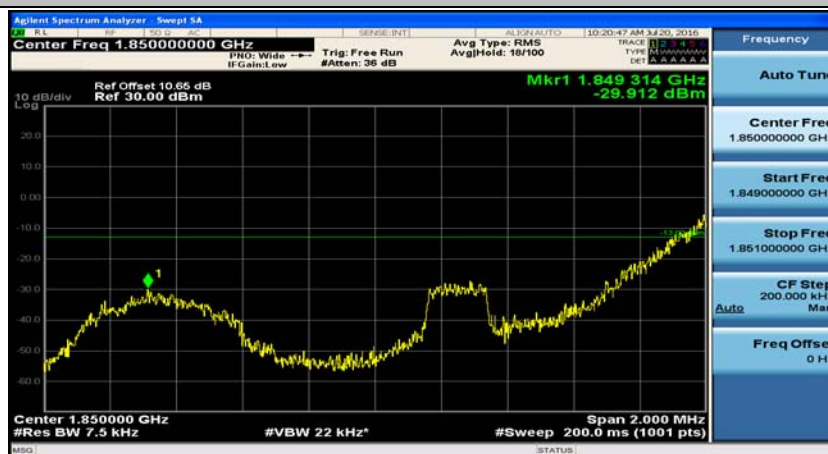

Channel Bandwidth: 1.4 MHz

(Channel Bandwidth: 1.4 MHz)_LCH_QPSK_1RB#0

(Channel Bandwidth: 1.4 MHz)_LCH_QPSK_1RB#3

(Channel Bandwidth: 1.4 MHz)_LCH_QPSK_1RB#5

(Channel Bandwidth: 1.4 MHz)_LCH_QPSK_3RB#0

(Channel Bandwidth: 1.4 MHz)_LCH_QPSK_3RB#2