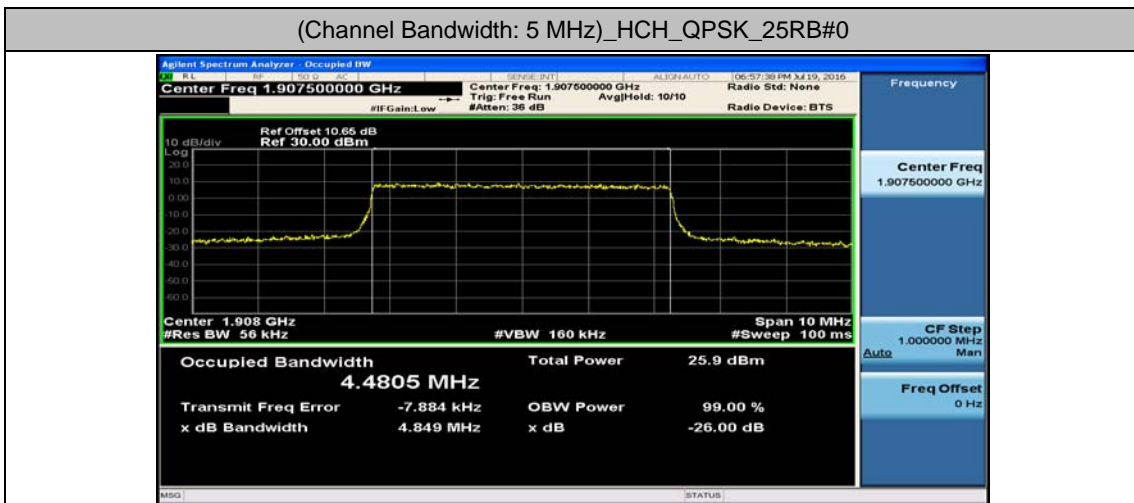

Channel Bandwidth: 5 MHz

(Channel Bandwidth: 5 MHz)_LCH_QPSK_25RB#0

(Channel Bandwidth: 5 MHz)_MCH_QPSK_25RB#0

(Channel Bandwidth: 5 MHz)_HCH_QPSK_25RB#0

(Channel Bandwidth: 5 MHz)_LCH_16QAM_25RB#0

(Channel Bandwidth: 5 MHz)_MCH_16QAM_25RB#0