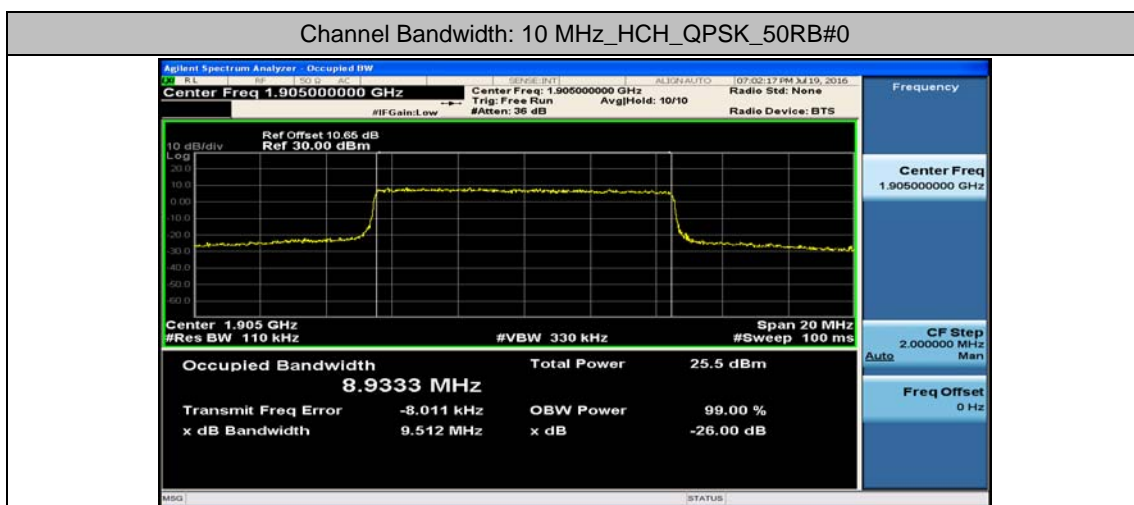

Channel Bandwidth: 10 MHz