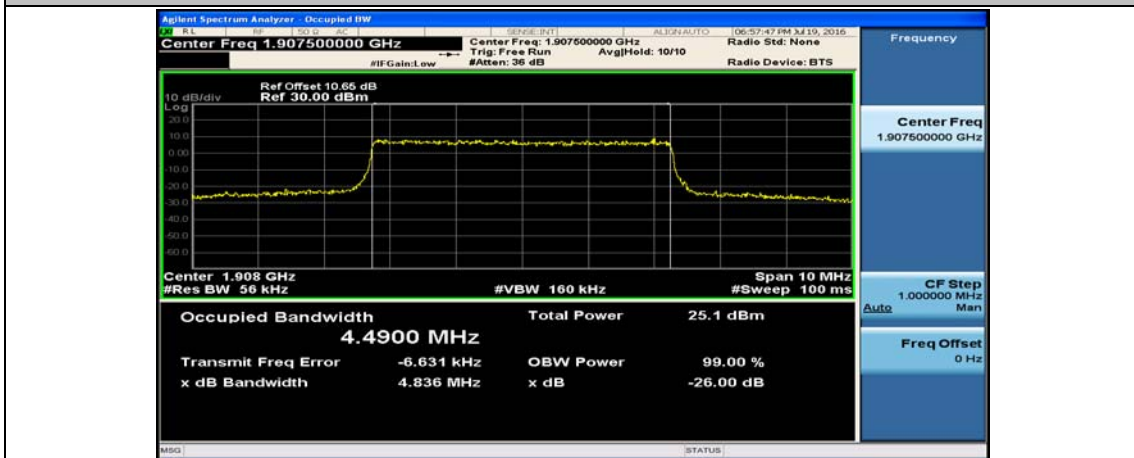

Channel Bandwidth: 5 MHz

(Channel Bandwidth: 5 MHz)_LCH_QPSK_25RB#0

(Channel Bandwidth: 5 MHz)_MCH_QPSK_25RB#0

(Channel Bandwidth: 5 MHz)_HCH_QPSK_25RB#0

(Channel Bandwidth: 5 MHz)_LCH_16QAM_25RB#0

(Channel Bandwidth: 5 MHz)_MCH_16QAM_25RB#0

(Channel Bandwidth: 5 MHz)_HCH_16QAM_25RB#0

Channel Bandwidth: 10 MHz

Channel Bandwidth: 10 MHz_LCH_16QAM_50RB#0

Channel Bandwidth: 10 MHz_MCH_16QAM_50RB#0

Channel Bandwidth: 10 MHz_HCH_16QAM_50RB#0

Channel Bandwidth: 15 MHz