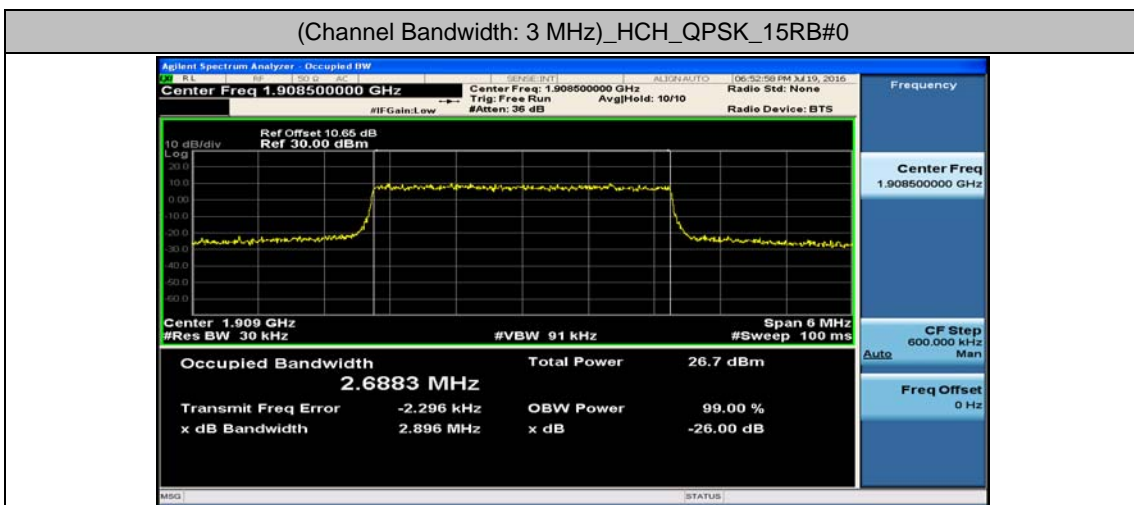

Test Graphs

Channel Bandwidth: 1.4 MHz

(Channel Bandwidth: 1.4 MHz)_LCH_16QAM_6RB#0

(Channel Bandwidth: 1.4 MHz)_MCH_16QAM_6RB#0

(Channel Bandwidth: 1.4 MHz)_HCH_16QAM_6RB#0

Channel Bandwidth: 3 MHz

(Channel Bandwidth: 3 MHz)_LCH_QPSK_15RB#0

(Channel Bandwidth: 3 MHz)_MCH_QPSK_15RB#0

(Channel Bandwidth: 3 MHz)_HCH_QPSK_15RB#0

(Channel Bandwidth: 3 MHz)_LCH_16QAM_15RB#0

(Channel Bandwidth: 3 MHz)_MCH_16QAM_15RB#0

(Channel Bandwidth: 3 MHz)_HCH_16QAM_15RB#0