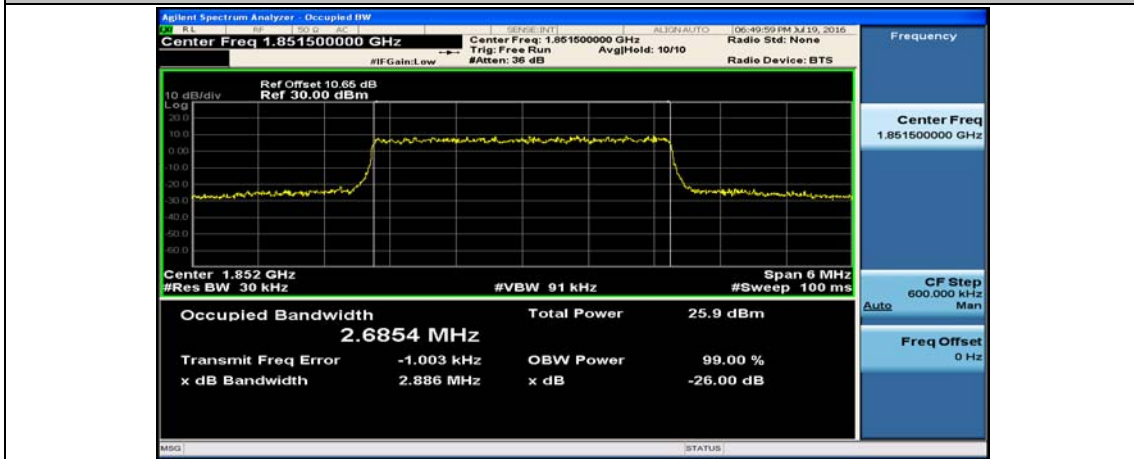

(Channel Bandwidth: 3 MHz)_HCH_QPSK_15RB#0

(Channel Bandwidth: 3 MHz)_LCH_16QAM_15RB#0