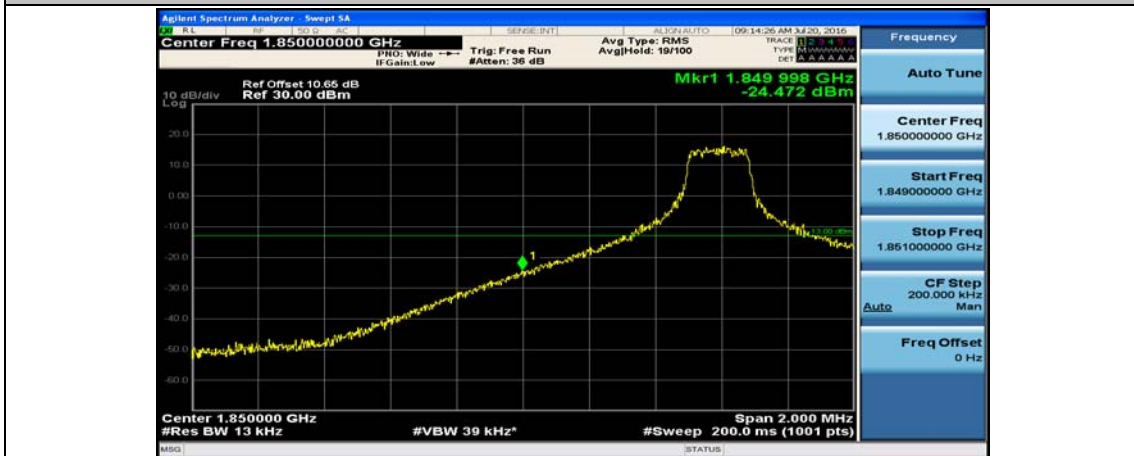

Channel Bandwidth: 10 MHz_LCH_16QAM_1RB#24