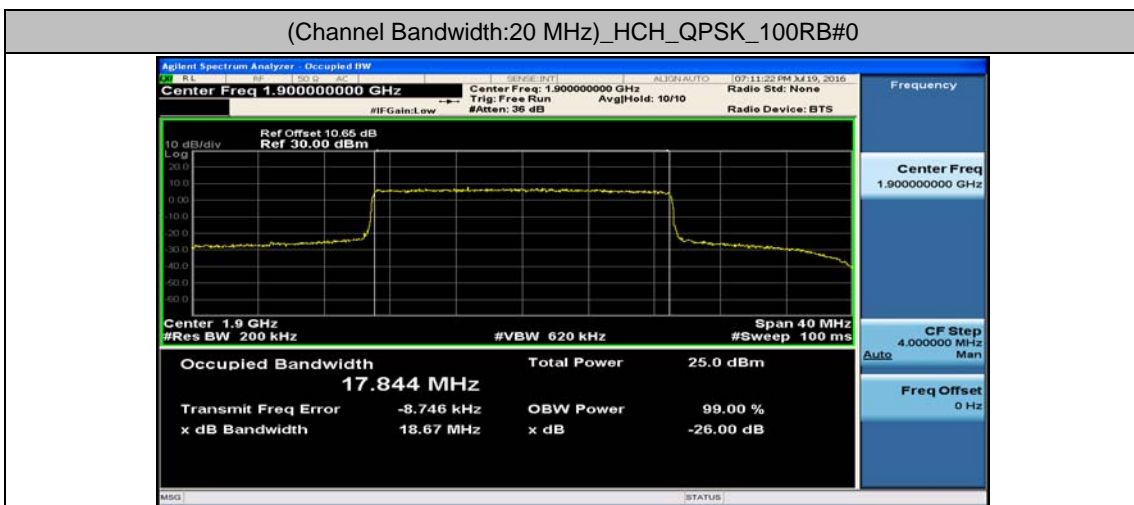

Channel Bandwidth: 20 MHz