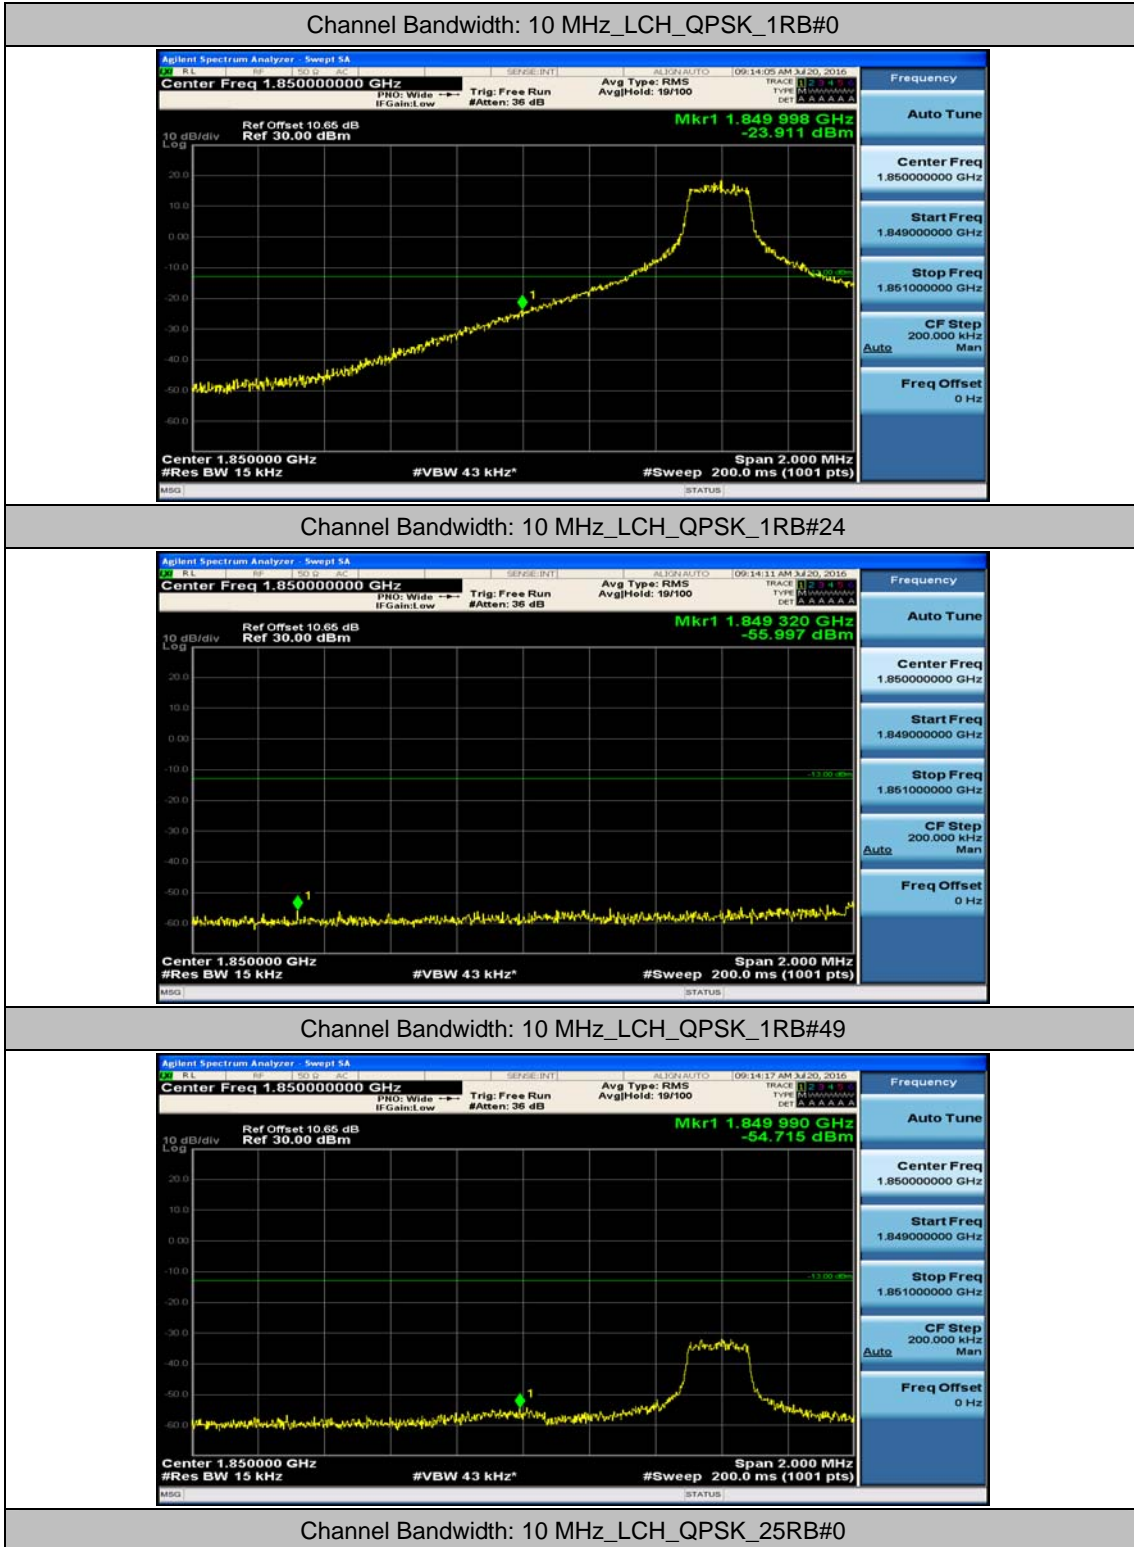

(Channel Bandwidth: 5 MHz)_HCH_16QAM_12RB#0

(Channel Bandwidth: 5 MHz)_HCH_16QAM_12RB#6

(Channel Bandwidth: 5 MHz)_HCH_16QAM_12RB#13

(Channel Bandwidth: 5 MHz)_HCH_16QAM_25RB#0

Channel Bandwidth: 10 MHz

Channel Bandwidth: 10 MHz_LCH_QPSK_25RB#12