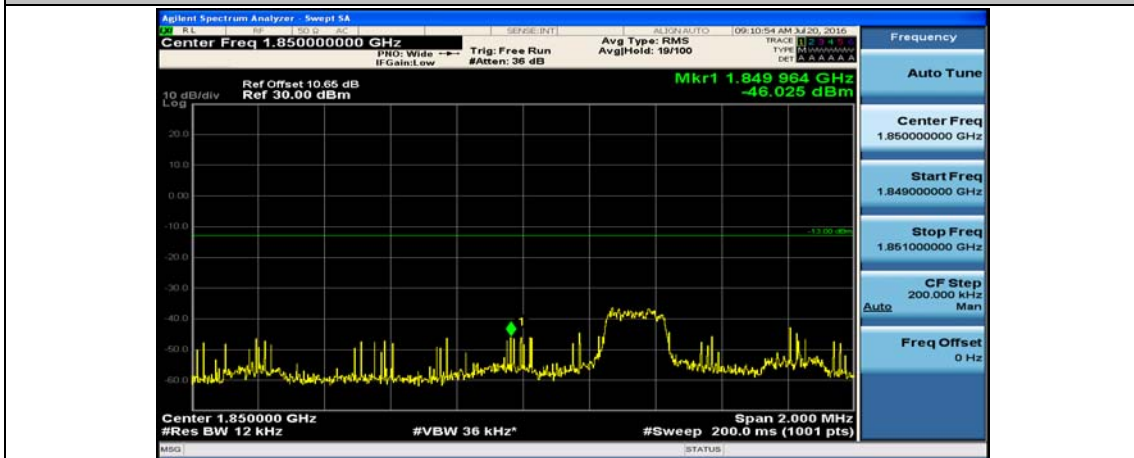

(Channel Bandwidth: 3 MHz)_HCH_16QAM_8RB#7

(Channel Bandwidth: 3 MHz)_HCH_16QAM_15RB#0

Channel Bandwidth: 5 MHz

(Channel Bandwidth: 5 MHz)_LCH_QPSK_1RB#12

(Channel Bandwidth: 5 MHz)_LCH_QPSK_1RB#24

(Channel Bandwidth: 5 MHz)_LCH_QPSK_12RB#0