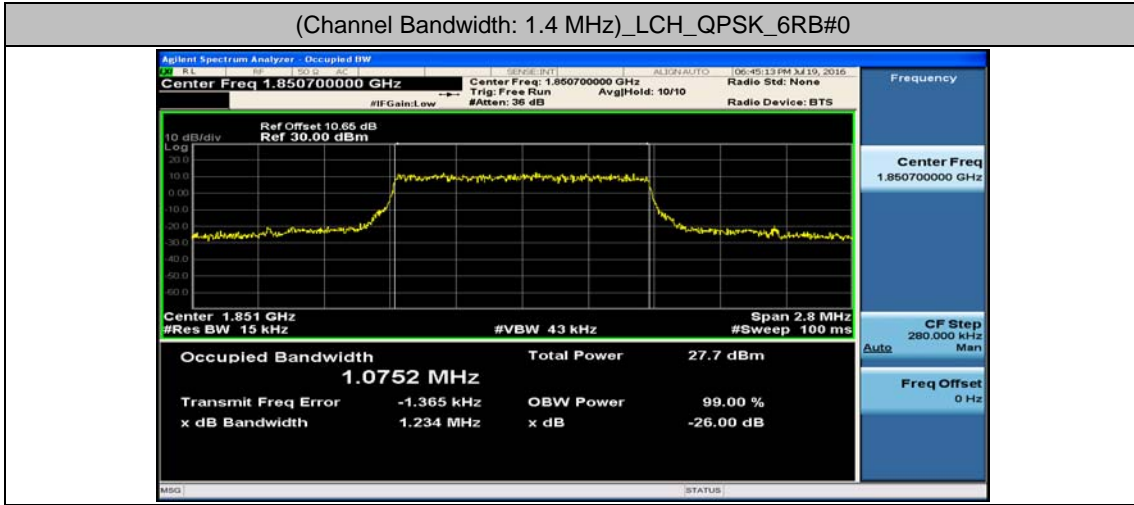

Test Graphs

Channel Bandwidth: 1.4 MHz