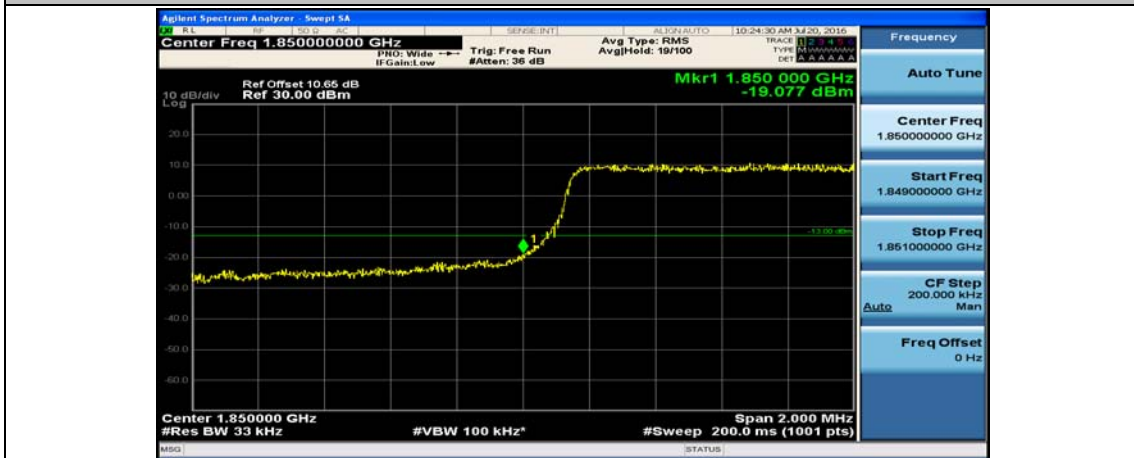

(Channel Bandwidth: 3 MHz)_LCH_QPSK_8RB#0