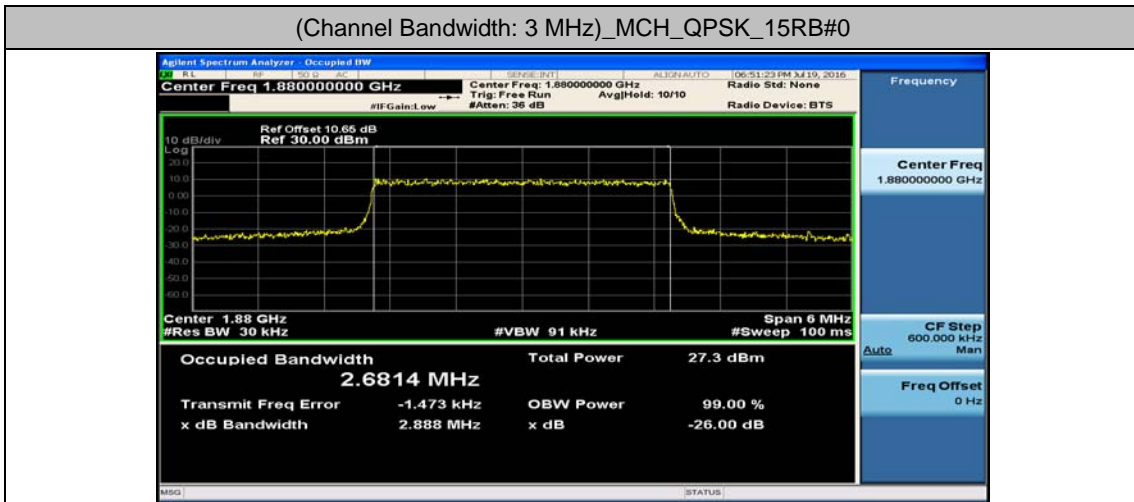

Channel Bandwidth: 3 MHz