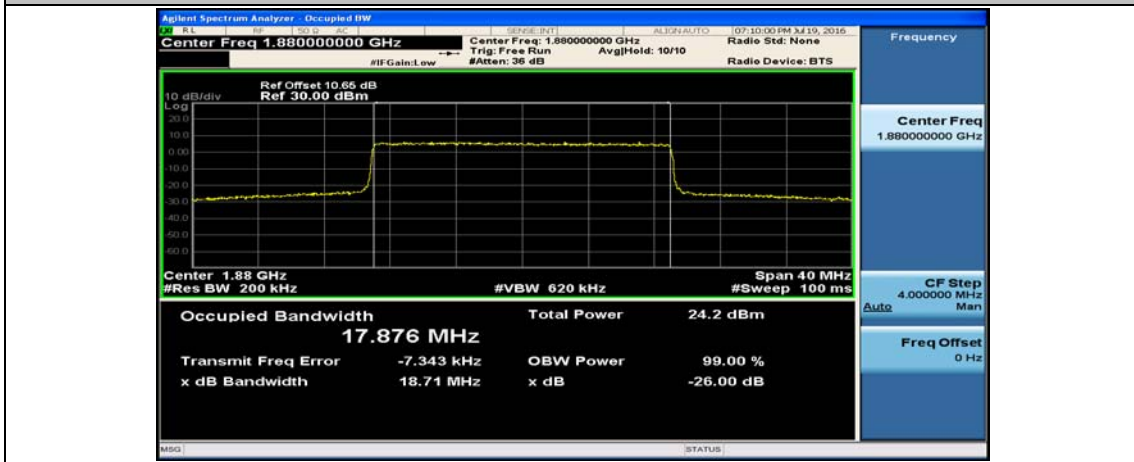

(Channel Bandwidth:20 MHz)_MCH_16QAM_100RB#0