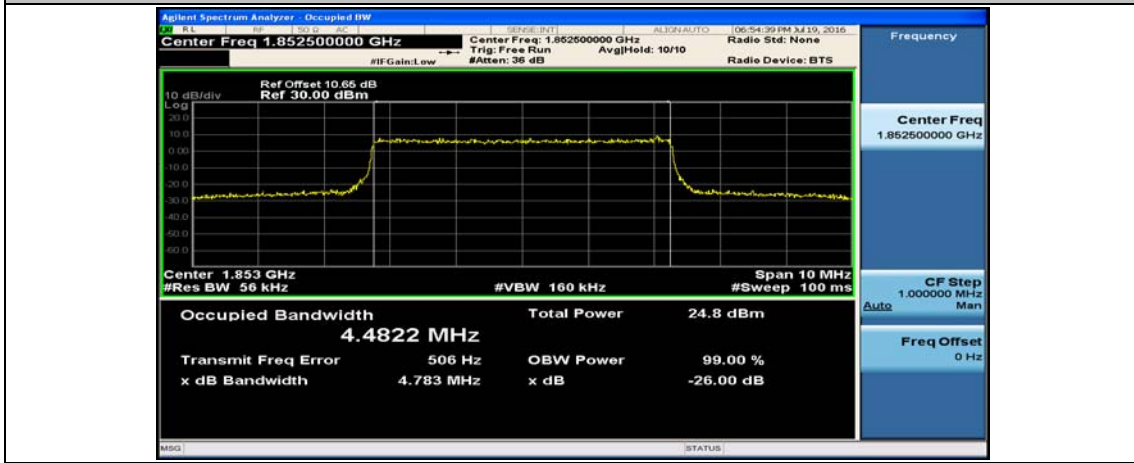

Channel Bandwidth: 5 MHz

(Channel Bandwidth: 5 MHz)_LCH_QPSK_25RB#0

(Channel Bandwidth: 5 MHz)_MCH_QPSK_25RB#0

(Channel Bandwidth: 5 MHz)_HCH_QPSK_25RB#0

(Channel Bandwidth: 5 MHz)_LCH_16QAM_25RB#0

(Channel Bandwidth: 5 MHz)_MCH_16QAM_25RB#0