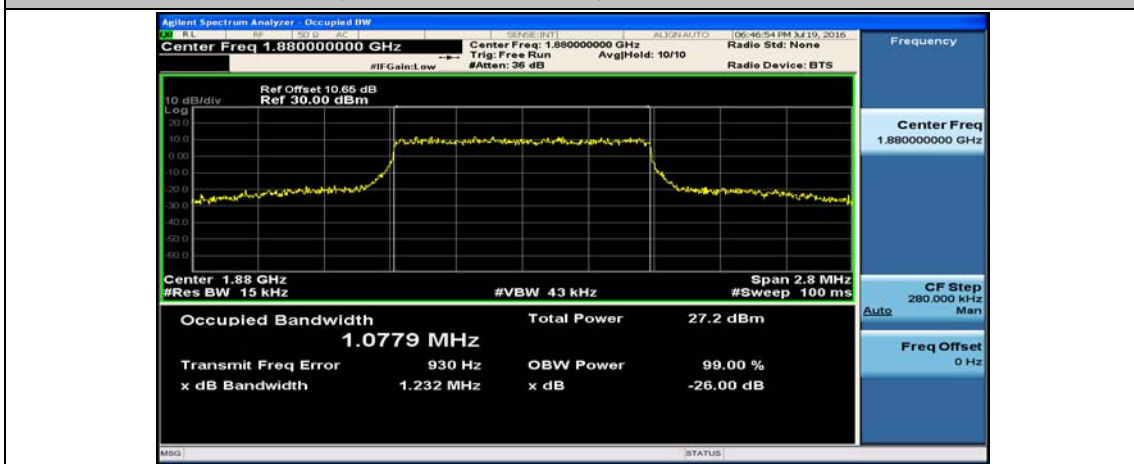

Test Graphs

Channel Bandwidth: 1.4 MHz

(Channel Bandwidth: 1.4 MHz)_LCH_16QAM_6RB#0

(Channel Bandwidth: 1.4 MHz)_MCH_16QAM_6RB#0

(Channel Bandwidth: 1.4 MHz)_HCH_16QAM_6RB#0

Channel Bandwidth: 3 MHz

(Channel Bandwidth: 3 MHz)_LCH_QPSK_15RB#0

(Channel Bandwidth: 3 MHz)_MCH_QPSK_15RB#0

(Channel Bandwidth: 3 MHz)_HCH_QPSK_15RB#0

(Channel Bandwidth: 3 MHz)_LCH_16QAM_15RB#0

(Channel Bandwidth: 3 MHz)_MCH_16QAM_15RB#0

(Channel Bandwidth: 3 MHz)_HCH_16QAM_15RB#0