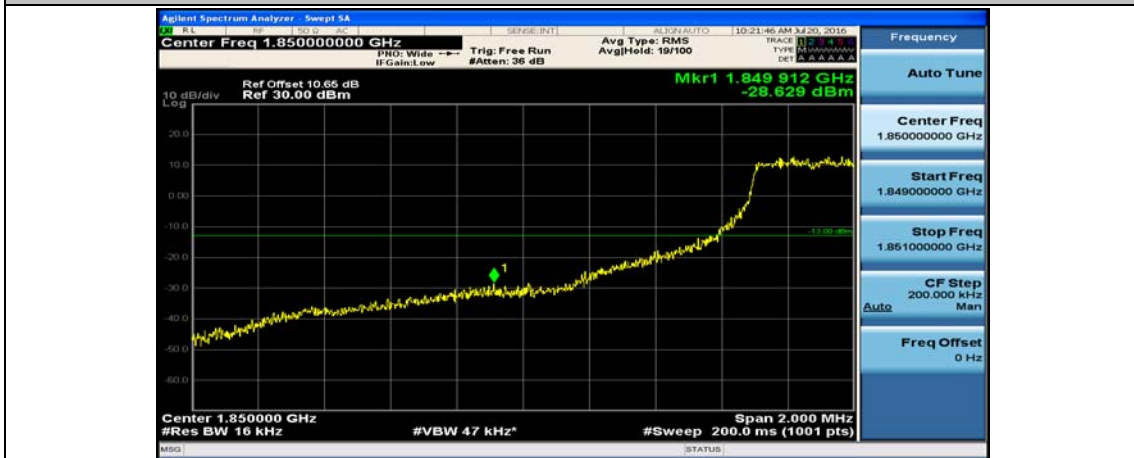

(Channel Bandwidth: 1.4 MHz)_LCH_16QAM_1RB#5

(Channel Bandwidth: 1.4 MHz)_LCH_16QAM_3RB#0

(Channel Bandwidth: 1.4 MHz)_LCH_16QAM_3RB#2

(Channel Bandwidth: 1.4 MHz)_LCH_16QAM_3RB#3

(Channel Bandwidth: 1.4 MHz)_LCH_16QAM_6RB#0