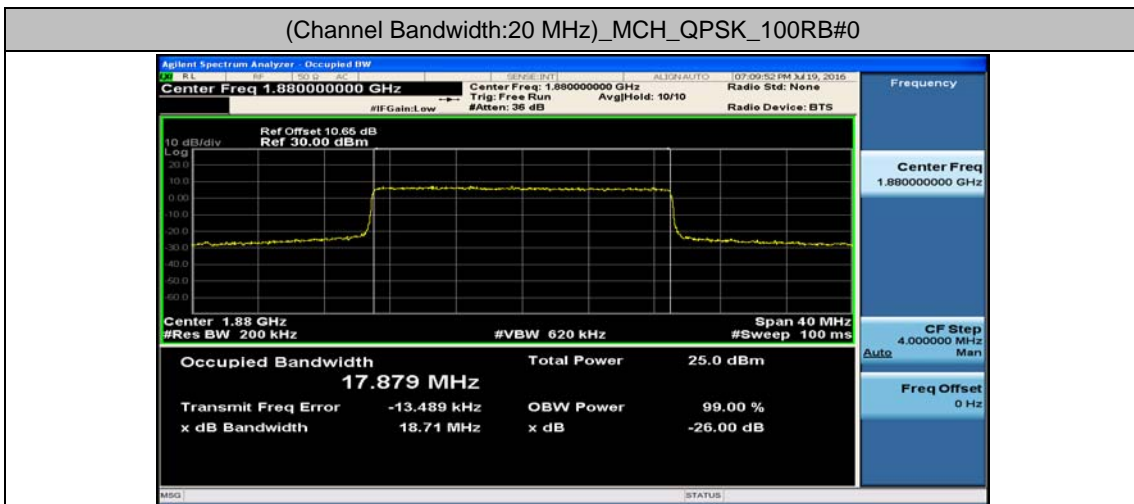

(Channel Bandwidth:15 MHz)_LCH_16QAM_75RB#0

(Channel Bandwidth:15 MHz)_MCH_16QAM_75RB#0

(Channel Bandwidth:15 MHz)_HCH_16QAM_75RB#0

Channel Bandwidth: 20 MHz

(Channel Bandwidth:20 MHz)_LCH_QPSK_100RB#0

(Channel Bandwidth:20 MHz)_MCH_QPSK_100RB#0