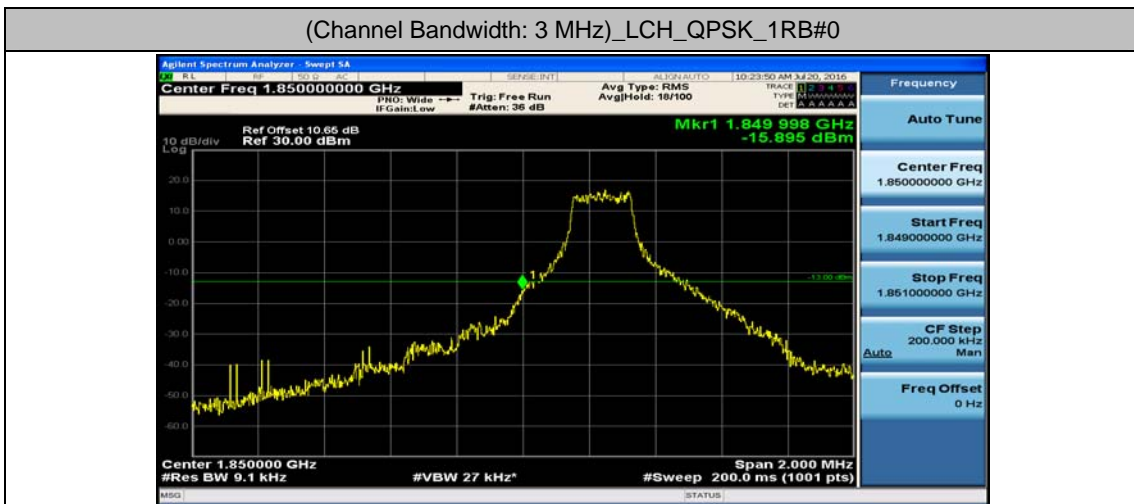

(Channel Bandwidth: 1.4 MHz)_HCH_16QAM_3RB#3

(Channel Bandwidth: 1.4 MHz)_HCH_16QAM_6RB#0

Channel Bandwidth: 3 MHz

(Channel Bandwidth: 3 MHz)_LCH_QPSK_1RB#0

(Channel Bandwidth: 3 MHz)_LCH_QPSK_1RB#7

(Channel Bandwidth: 3 MHz)_LCH_QPSK_1RB#14