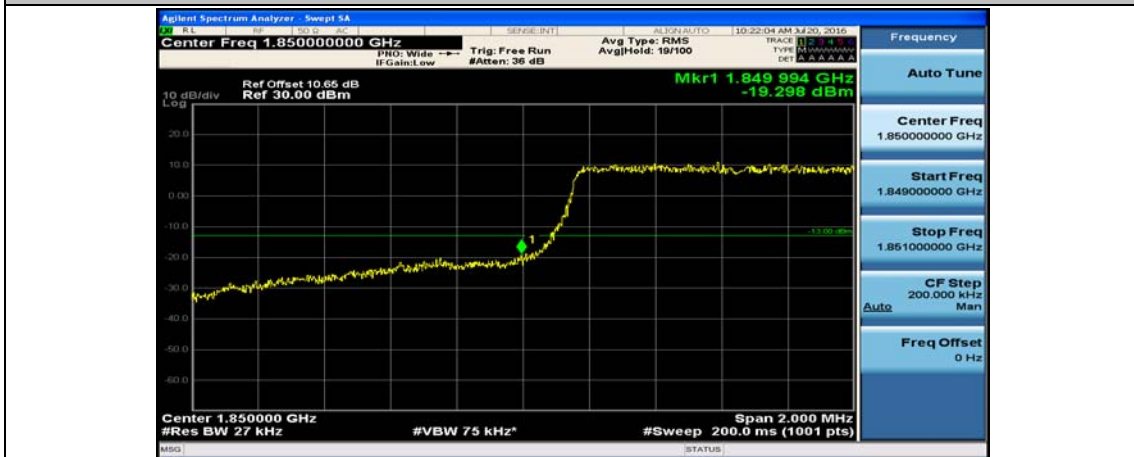

(Channel Bandwidth: 1.4 MHz)_LCH_16QAM_1RB#5

(Channel Bandwidth: 1.4 MHz)_LCH_16QAM_3RB#0

(Channel Bandwidth: 1.4 MHz)_LCH_16QAM_3RB#2

(Channel Bandwidth: 1.4 MHz)_LCH_16QAM_3RB#3

(Channel Bandwidth: 1.4 MHz)_LCH_16QAM_6RB#0