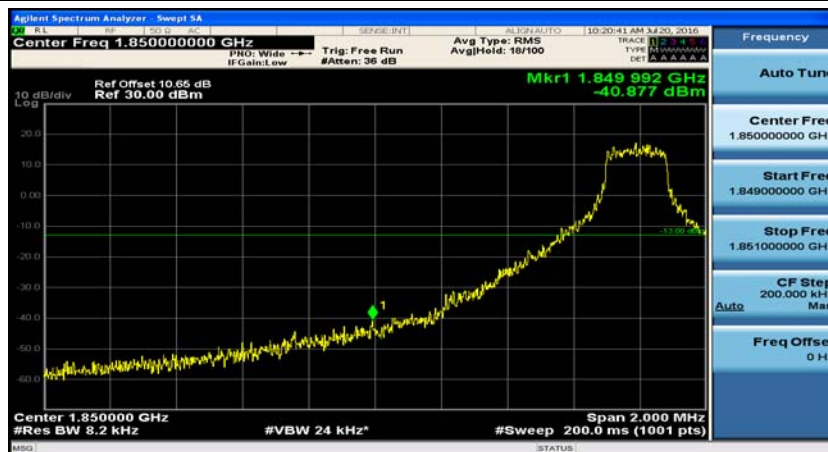

(Channel Bandwidth: 1.4 MHz)_LCH_QPSK_1RB#3