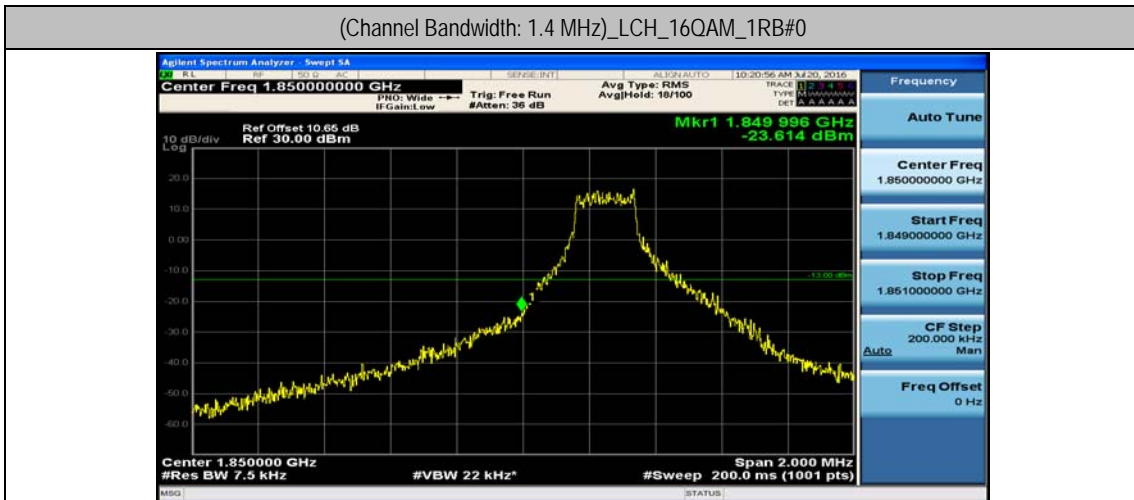

(Channel Bandwidth: 1.4 MHz)_HCH_QPSK_3RB#0

(Channel Bandwidth: 1.4 MHz)_HCH_QPSK_3RB#2

(Channel Bandwidth: 1.4 MHz)_HCH_QPSK_3RB#3

(Channel Bandwidth: 1.4 MHz)_HCH_QPSK_6RB#0

(Channel Bandwidth: 1.4 MHz)_LCH_16QAM_1RB#3