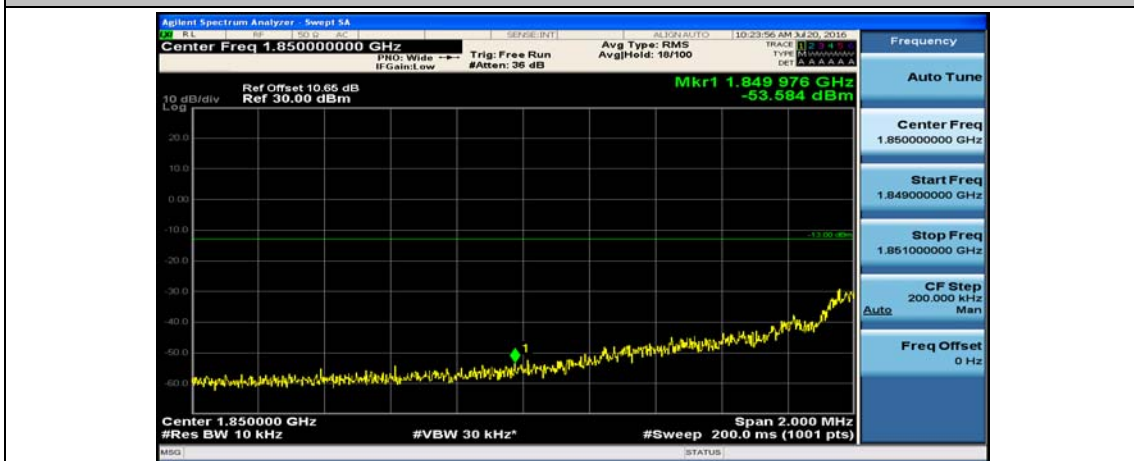

(Channel Bandwidth: 1.4 MHz)_HCH_16QAM_3RB#3

(Channel Bandwidth: 1.4 MHz)_HCH_16QAM_6RB#0

Channel Bandwidth: 3 MHz

(Channel Bandwidth: 3 MHz)_LCH_QPSK_1RB#0

(Channel Bandwidth: 3 MHz)_LCH_QPSK_1RB#7

(Channel Bandwidth: 3 MHz)_LCH_QPSK_1RB#14