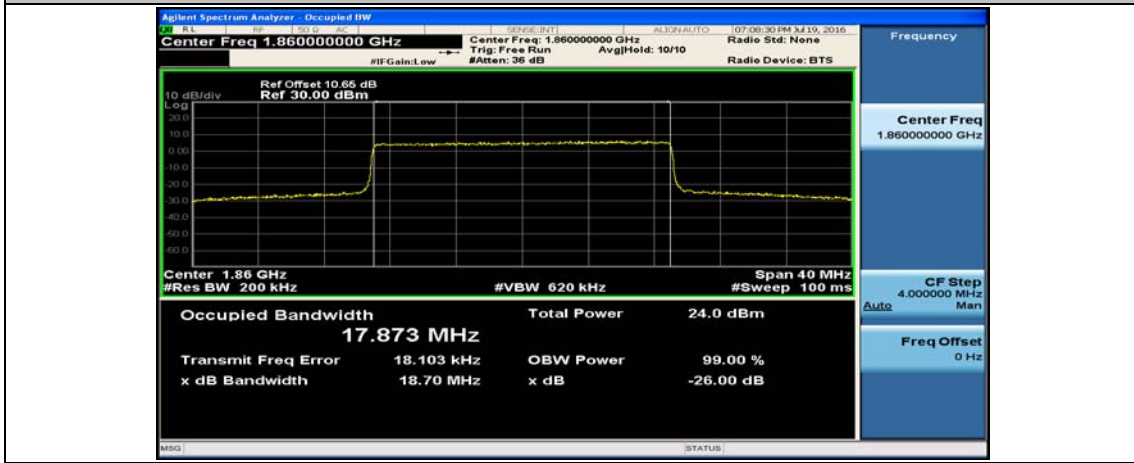

(Channel Bandwidth:20 MHz)_HCH_QPSK_100RB#0

(Channel Bandwidth:20 MHz)_LCH_16QAM_100RB#0