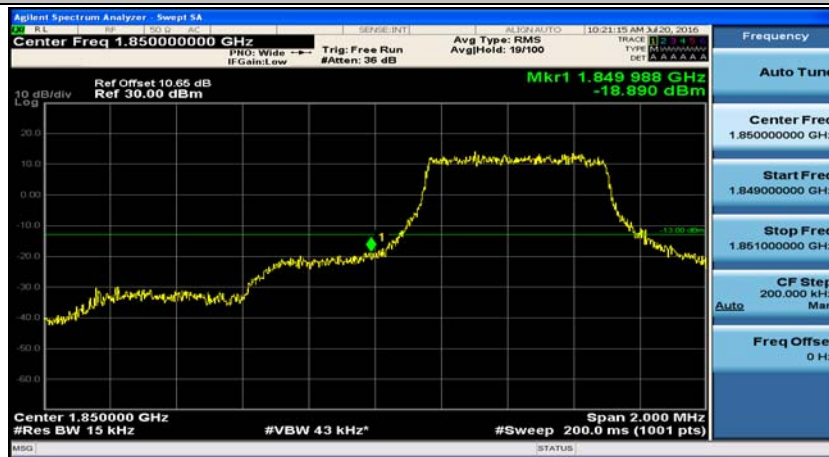

Channel Bandwidth: 1.4 MHz

(Channel Bandwidth: 1.4 MHz)_LCH_QPSK_1RB#0

(Channel Bandwidth: 1.4 MHz)_LCH_QPSK_1RB#3

(Channel Bandwidth: 1.4 MHz)_LCH_QPSK_1RB#5

(Channel Bandwidth: 1.4 MHz)_LCH_QPSK_3RB#0

(Channel Bandwidth: 1.4 MHz)_LCH_QPSK_3RB#2