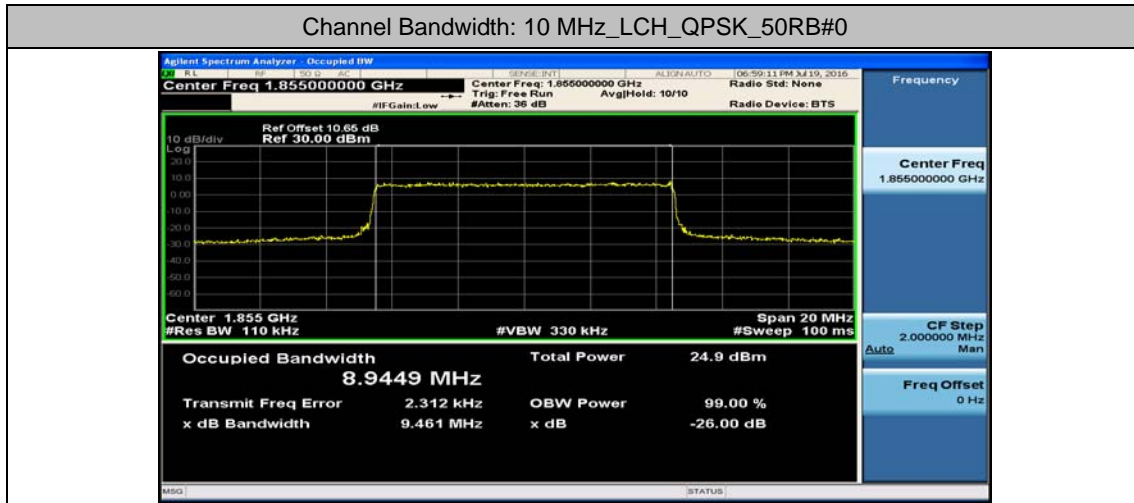

Channel Bandwidth: 10 MHz