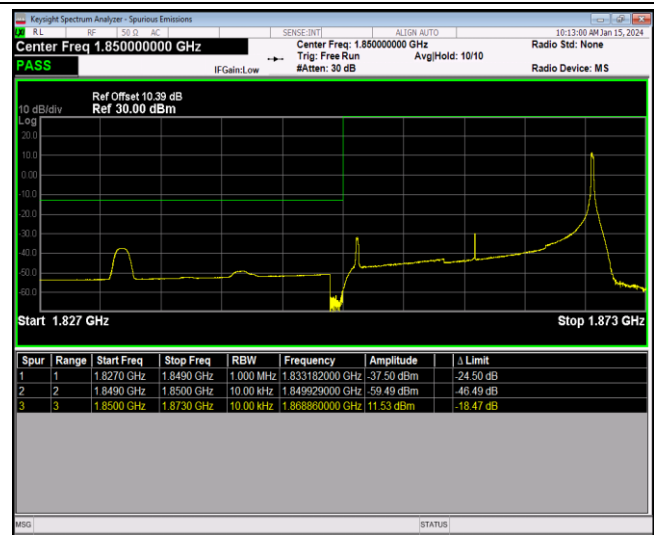

Remark: All bandwidth and all modulation had been tested, but only the worst case data displayed in this report.

Test Graphs

Band2-20MHz-QPSK-18700-100RB#0

Band2-20MHz-QPSK-19100-1RB#0

Band2-20MHz-QPSK-19100-1RB#99