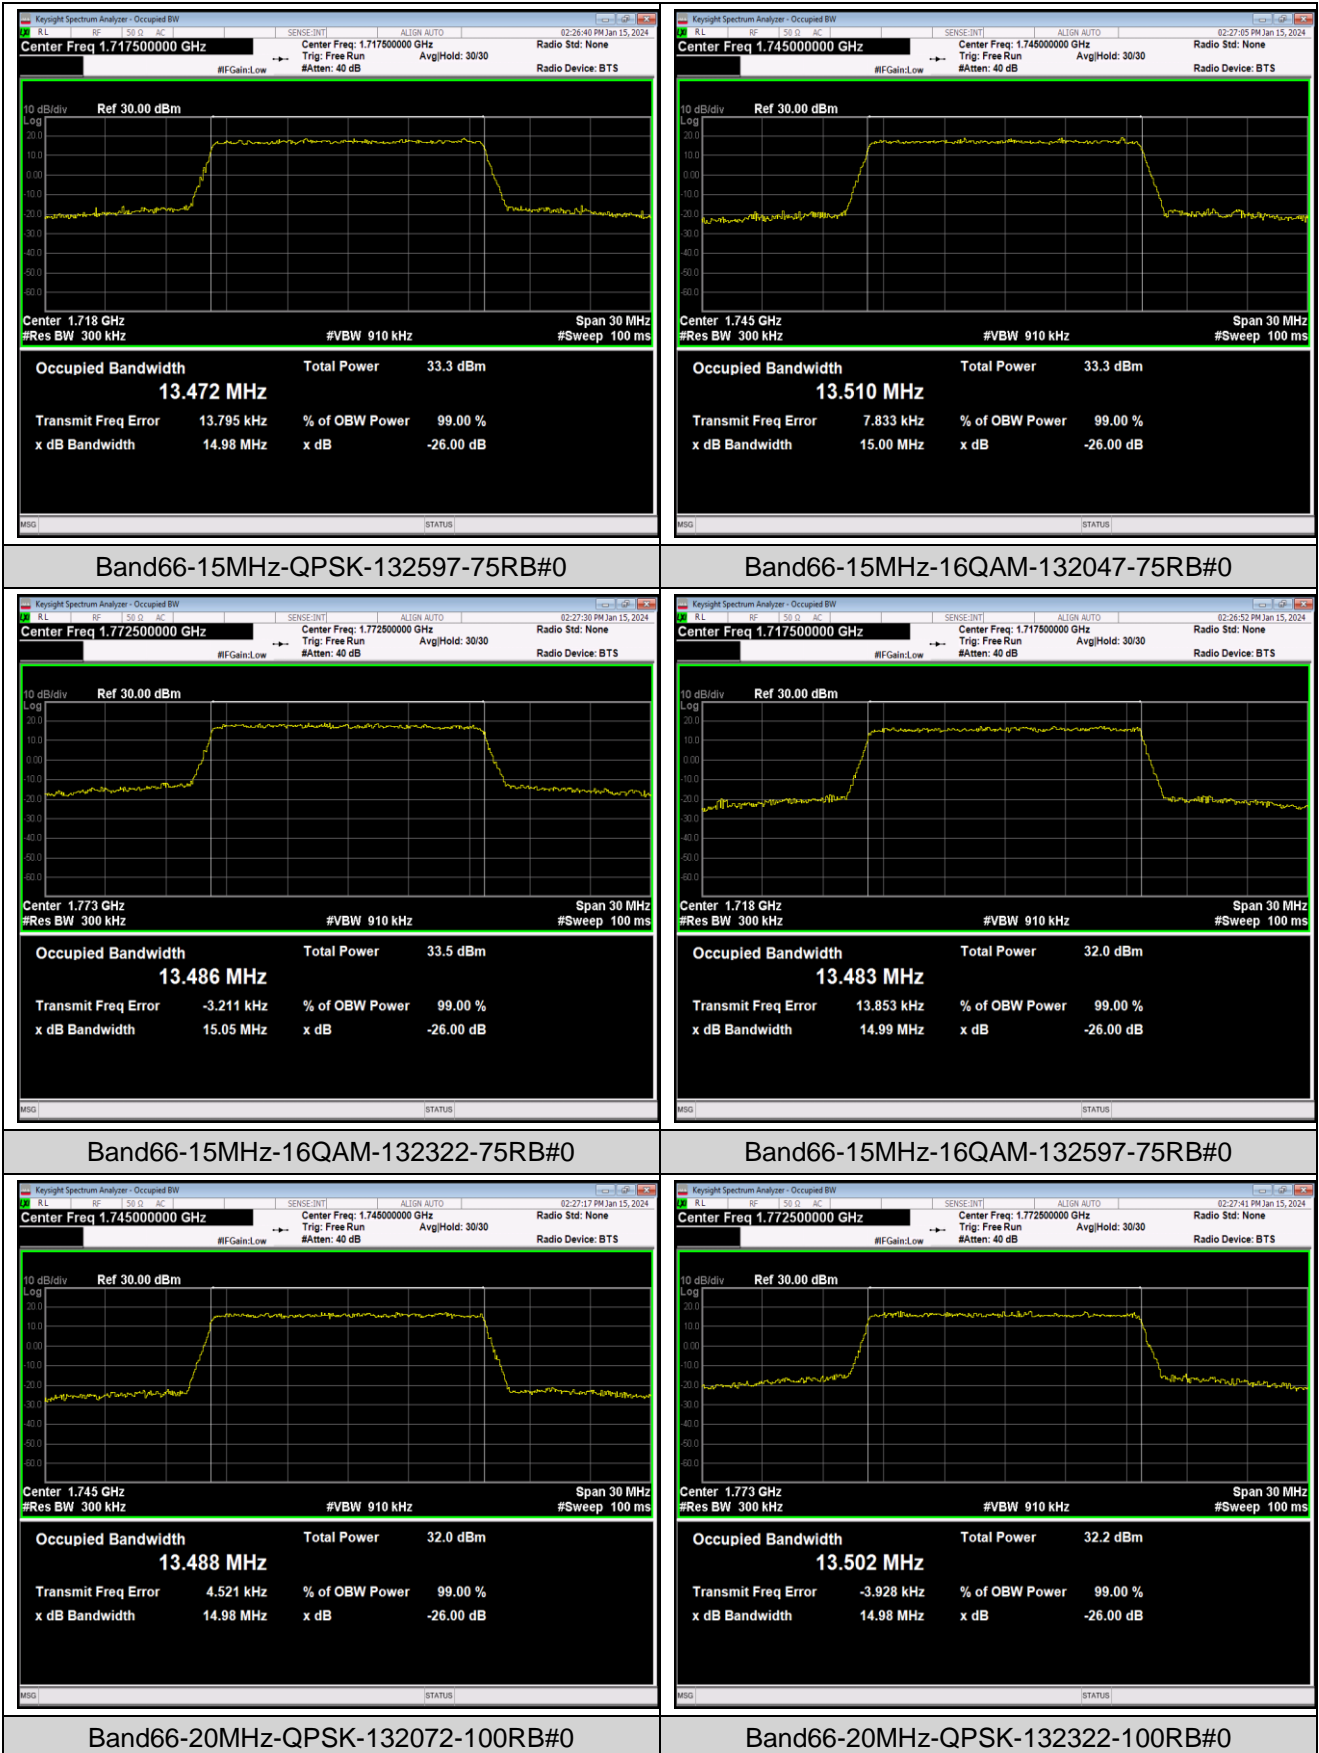

Band66-15MHz-QPSK-132047-75RB#0

Band66-15MHz-QPSK-132322-75RB#0