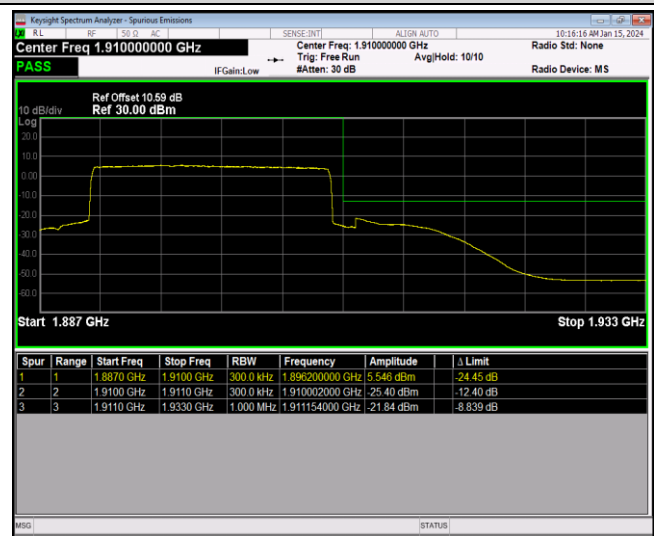

Band2-20MHz-QPSK-19100-100RB#0

Band2-20MHz-16QAM-18700-1RB#99