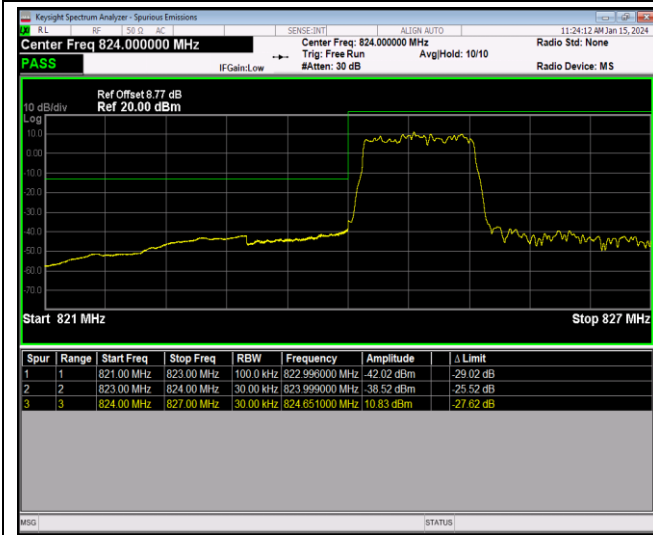

Band4-20MHz-16QAM-20300-1RB#0

Band4-20MHz-16QAM-20300-1RB#99

Band4-20MHz-16QAM-20300-100RB#0

Band5-1.4MHz-QPSK-20407-1RB#0

Band5-1.4MHz-QPSK-20407-1RB#5

Band5-1.4MHz-QPSK-20407-6RB#0

Band5-1.4MHz-QPSK-20643-1RB#0