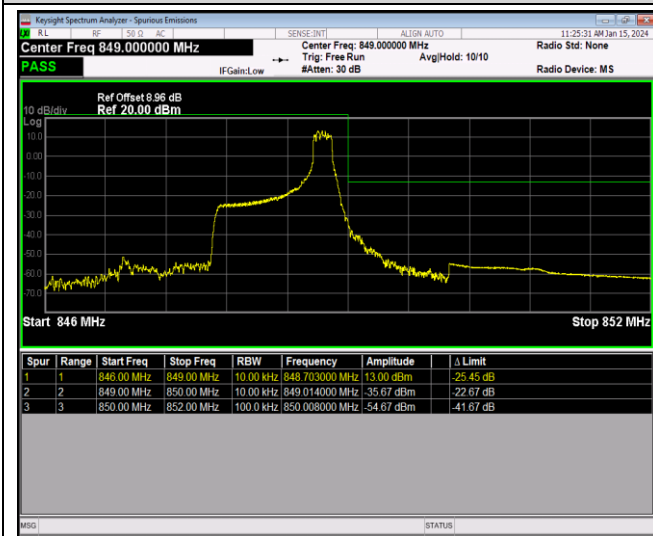

Band5-1.4MHz-QPSK-20643-1RB#5

Band5-1.4MHz-16QAM-20407-1RB#0