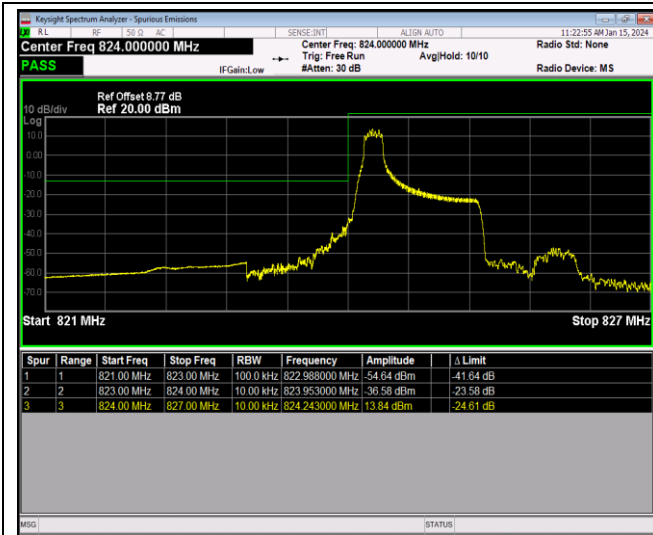

Band4-20MHz-16QAM-20300-1RB#0

Band4-20MHz-16QAM-20300-1RB#99

Band4-20MHz-16QAM-20300-100RB#0

Band5-1.4MHz-QPSK-20407-1RB#0

Band5-1.4MHz-QPSK-20407-1RB#5

Band5-1.4MHz-QPSK-20407-6RB#0

Band5-1.4MHz-QPSK-20643-1RB#0