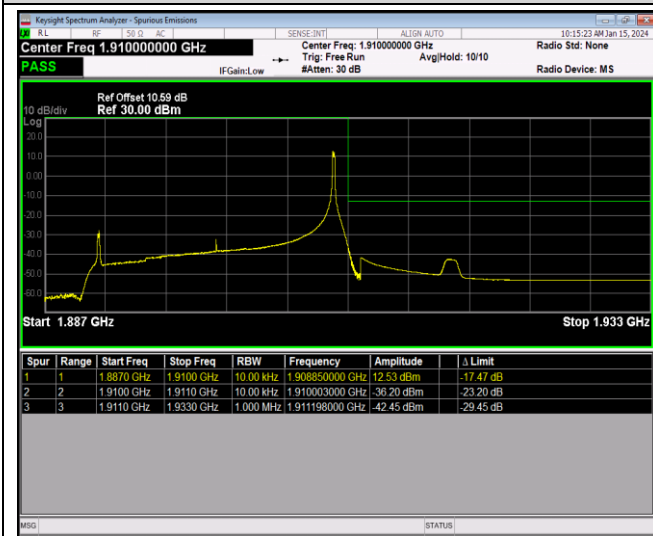

Band2-20MHz-QPSK-19100-1RB#99

Band2-20MHz-16QAM-18700-1RB#0