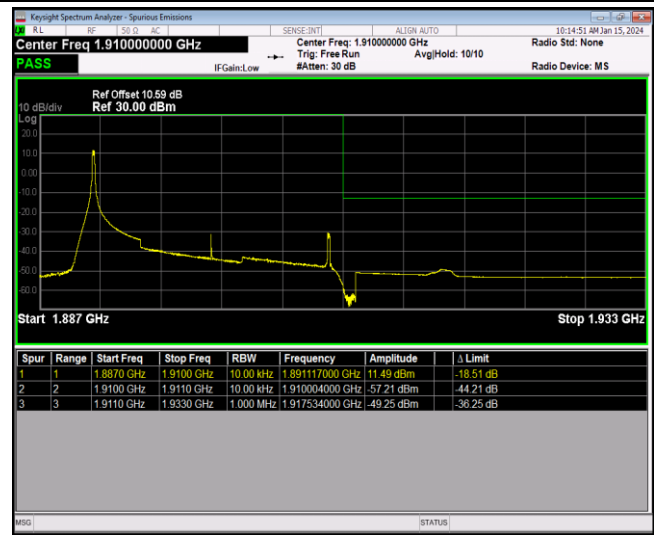

Remark: All bandwidth and all modulation had been tested, but only the worst case data displayed in this report.

Test Graphs

Band2-20MHz-QPSK-18700-100RB#0

Band2-20MHz-QPSK-19100-1RB#0

Band2-20MHz-QPSK-19100-1RB#99