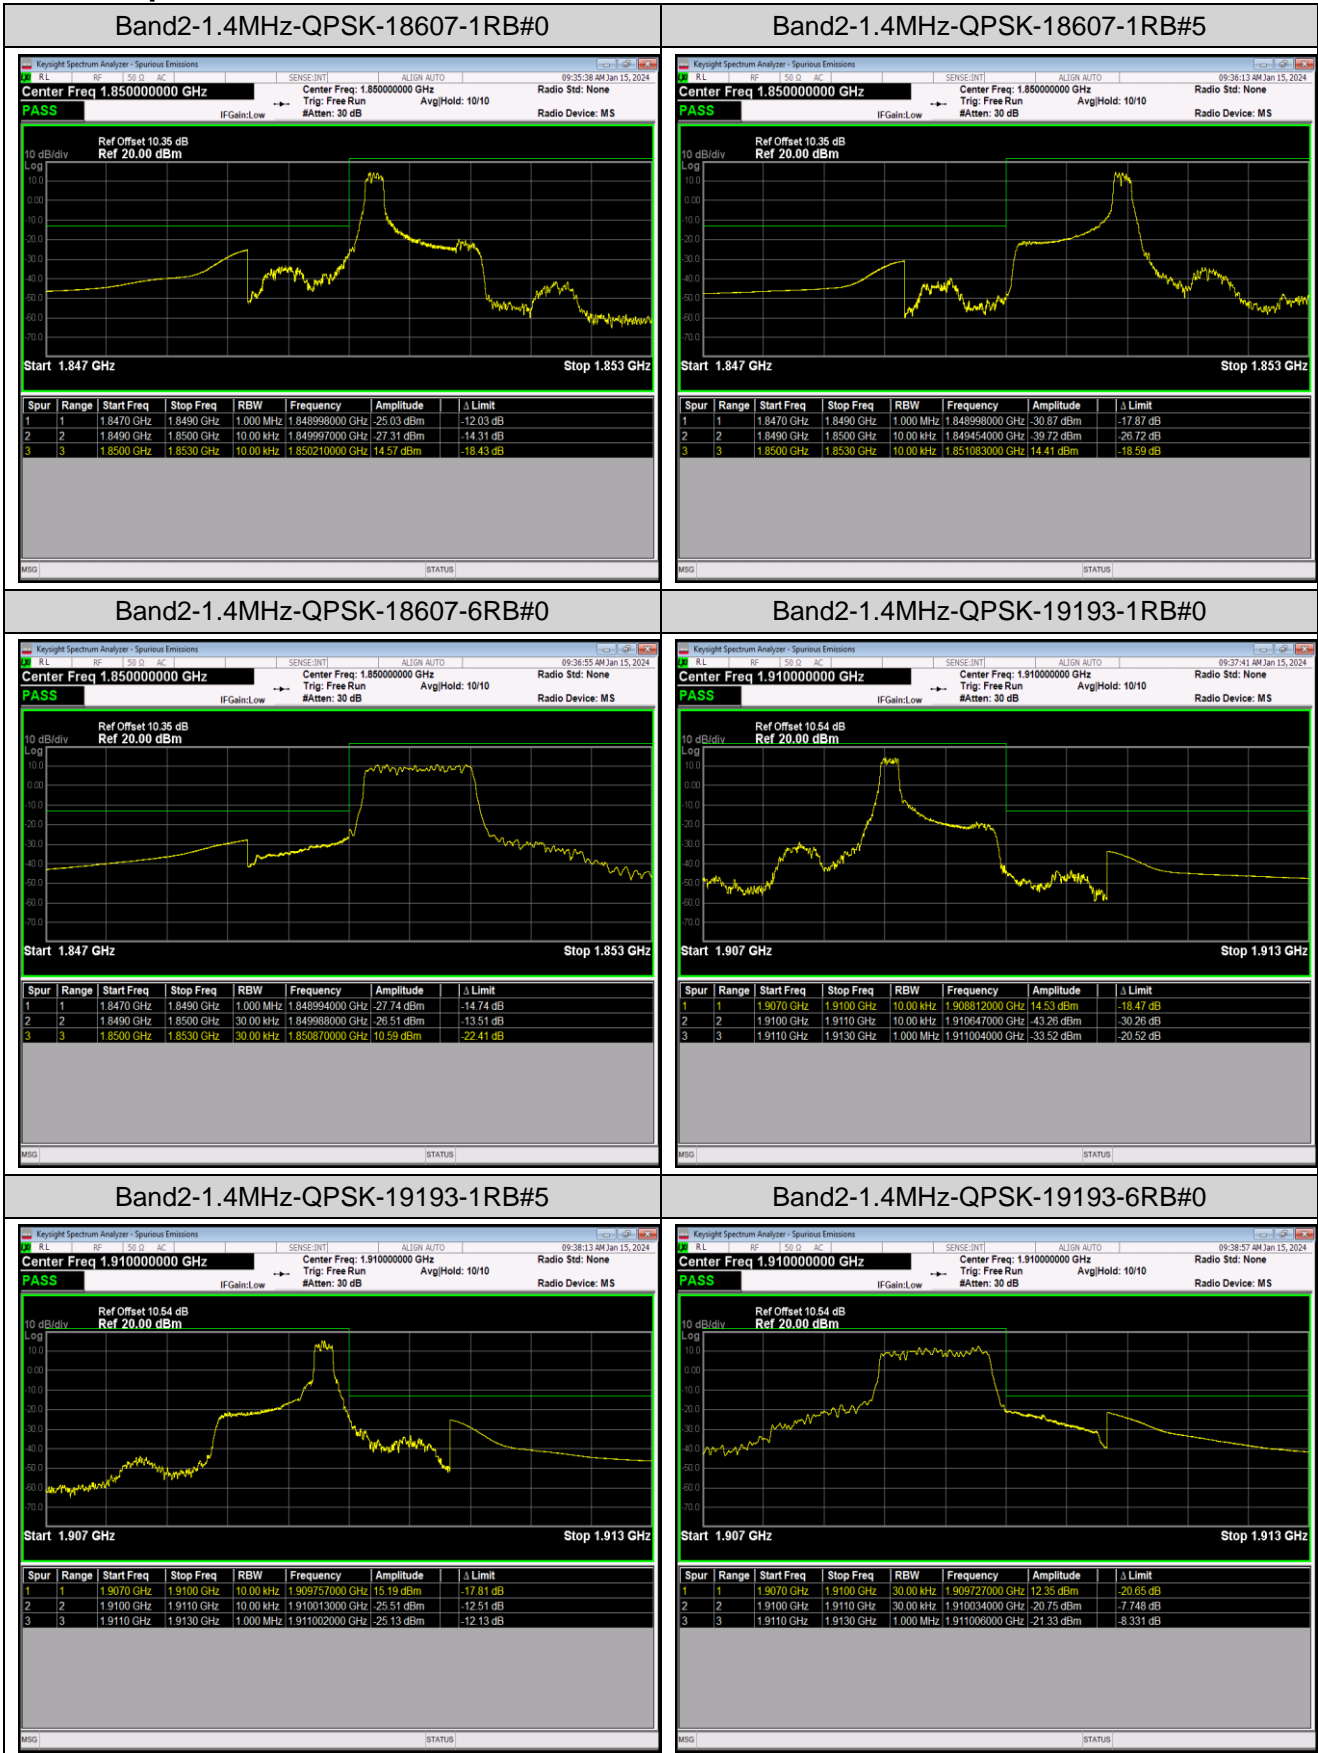

Test Graphs