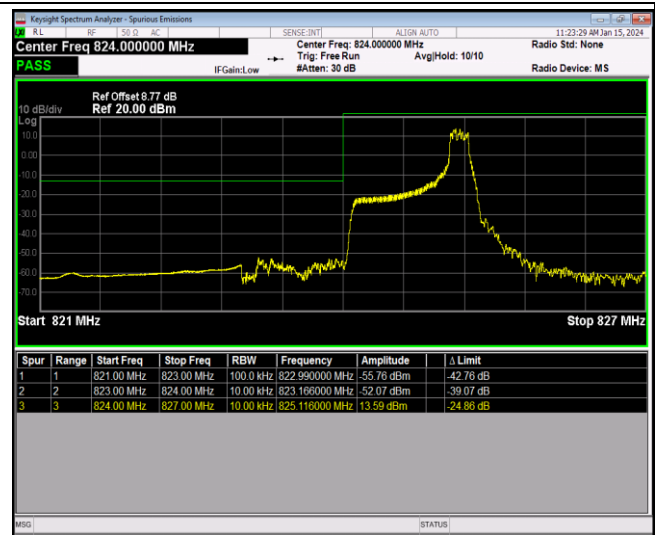

Band4-20MHz-16QAM-20300-1RB#0

Band4-20MHz-16QAM-20300-1RB#99

Band4-20MHz-16QAM-20300-100RB#0

Band5-1.4MHz-QPSK-20407-1RB#0

Band5-1.4MHz-QPSK-20407-1RB#5

Band5-1.4MHz-QPSK-20407-6RB#0

Band5-1.4MHz-QPSK-20643-1RB#0