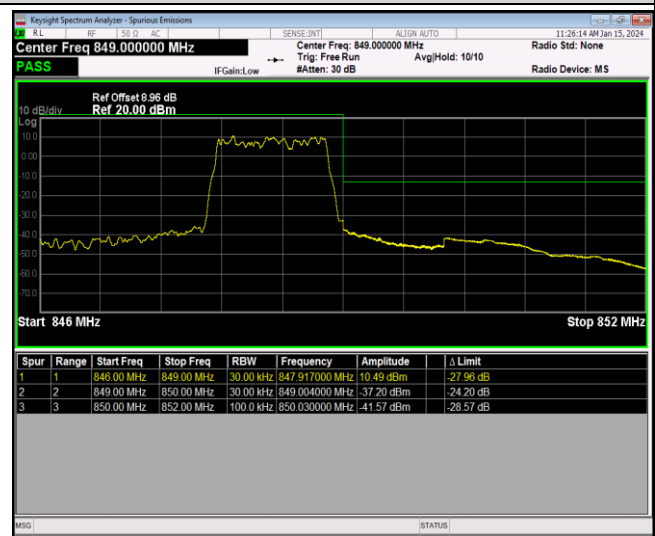

Band5-1.4MHz-QPSK-20643-6RB#0

Band5-1.4MHz-16QAM-20407-1RB#5