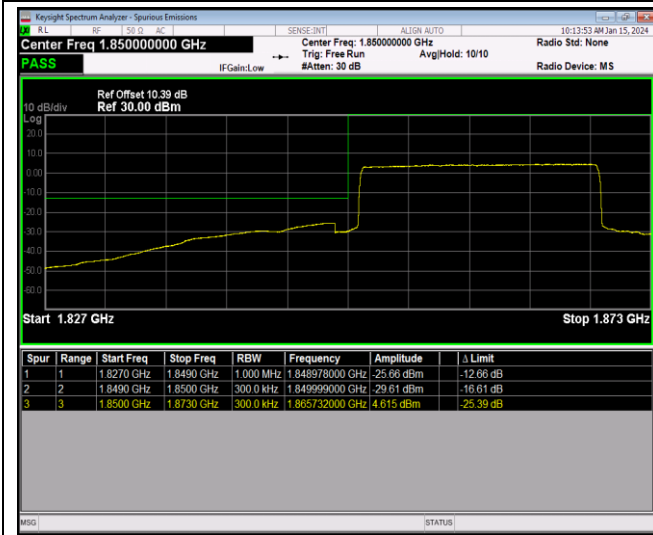

Remark: All bandwidth and all modulation had been tested, but only the worst case data displayed in this report.

Test Graphs

Band2-20MHz-QPSK-18700-100RB#0

Band2-20MHz-QPSK-19100-1RB#0

Band2-20MHz-QPSK-19100-1RB#99