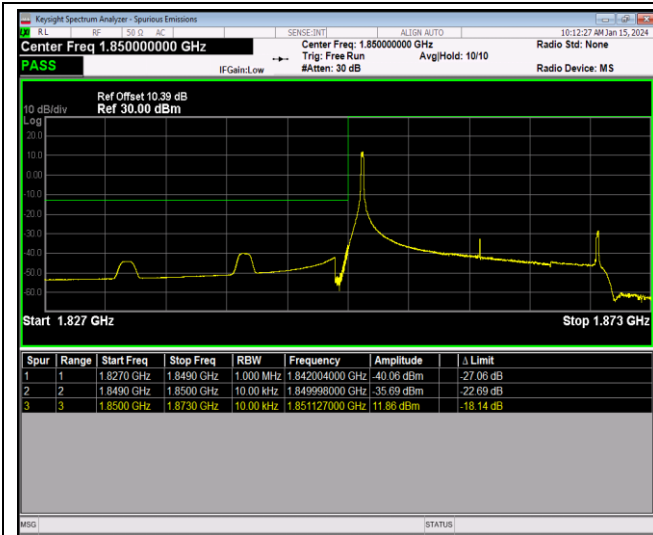

Band2-20MHz-QPSK-18700-100RB#0