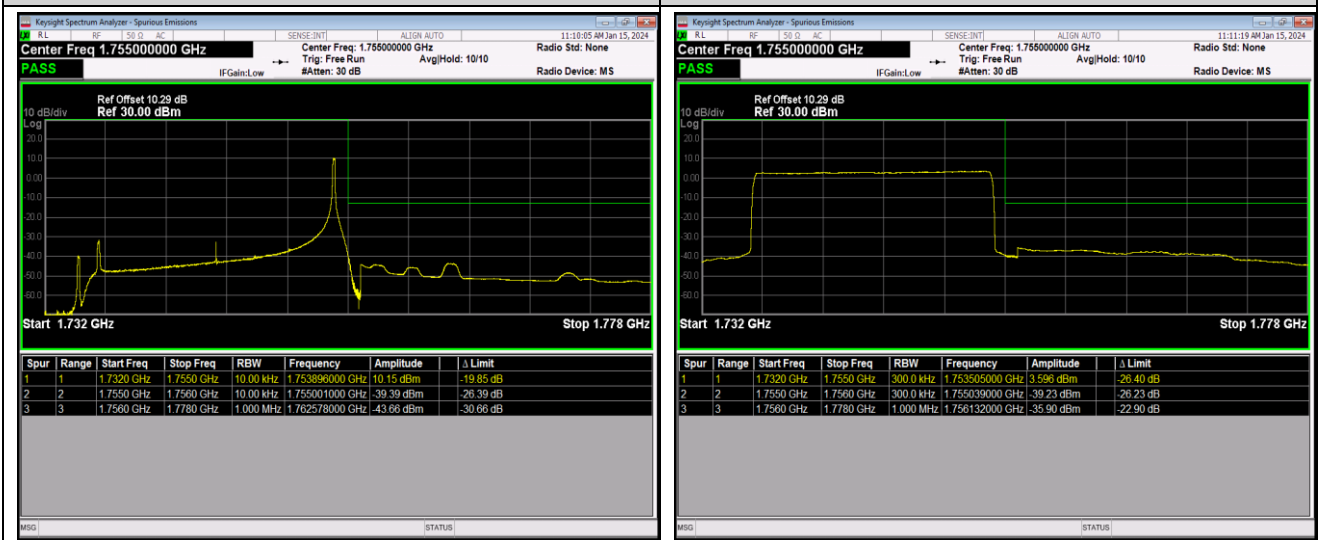

Band4-20MHz-16QAM-20300-1RB#99

Band4-20MHz-16QAM-20300-100RB#0

Band5-1.4MHz-QPSK-20407-1RB#0

Band5-1.4MHz-QPSK-20407-1RB#5