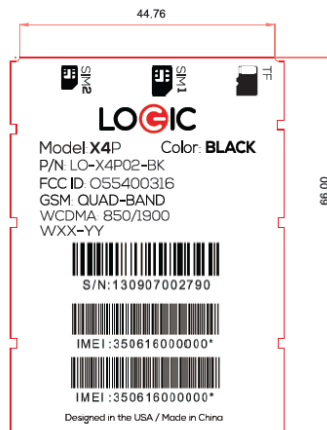

## EXHIBIT A - FCC ID LABEL AND LOCATION

### FCC ID Label

### FCC ID Label Location Information

The label shown shall be permanently affixed at a conspicuous location on the device and be readily visible to the user at the time purchase (Labeling requirements per 2.925)