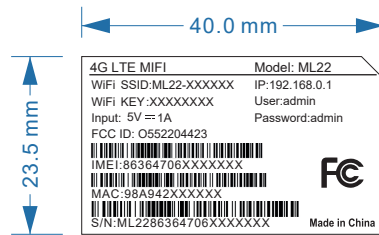

机身标

1. SSID, WiFi KEY, IMEI, MAC, S/N and other codes (number segments) are provided by General Rules; IMEI (a total of 15 characters, the first 8 digits are fixed code 86364706, and the last 7 digits are random codes), MAC (a total of 12 digits) Character: first 6 digits fixed code 98A942, last 6 digits random); S/N: ML2286364706 fixed; last 7 digits random code;
2. The barcode format is CODE128, the barcode has no breakpoints and can be scanned;
2. Font: Arial

Material: 75#PET, white background, printed according to manuscript, adhesive backing;

Note: The content cannot be erased easily and must comply with the sticker inspection conditions in the lower right corner. Tolerance not noted: ± 0.2