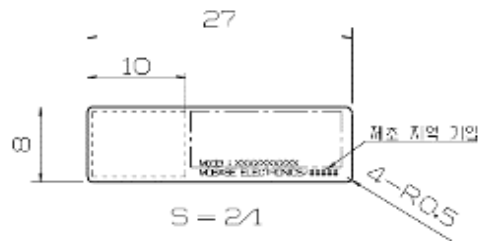

Label

<BOTTOM>

Product Name: Remote Keyless Entry Transmitter
 Model : MBECFOB2505
 FCC ID: NYOMBECFOB2505

LABEL will be shown when battery cover is removed
 Postal address of manufacturer will be stated on user manual