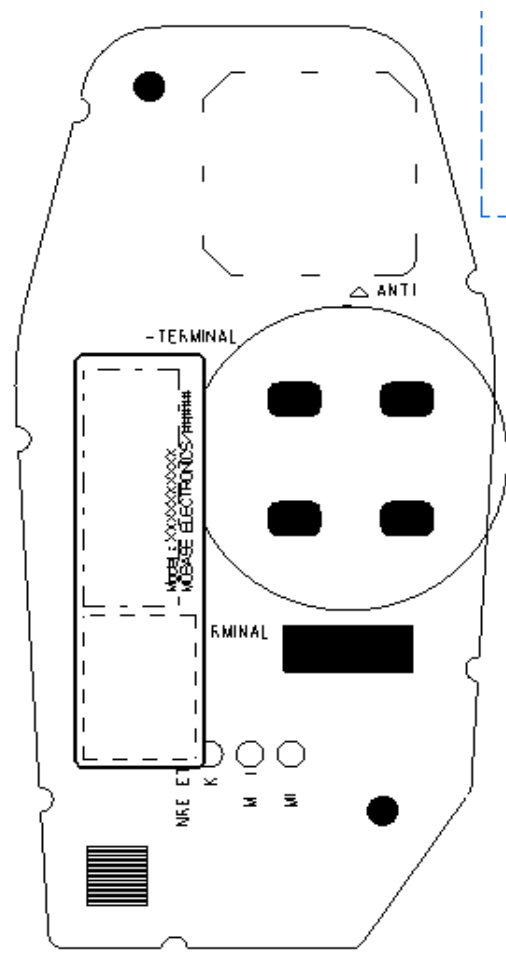

Label

<BOTTOM>

Product Name: Remote Keyless Entry Transmitter
 Model : MBECFOB2505
 FCC ID: NYOMBECFOB2505

LABEL will be shown when battery cover is removed
 Postal address of manufacturer will be stated on user manual

NAME	FOB
TITLE	LABEL
SCALE	FREE