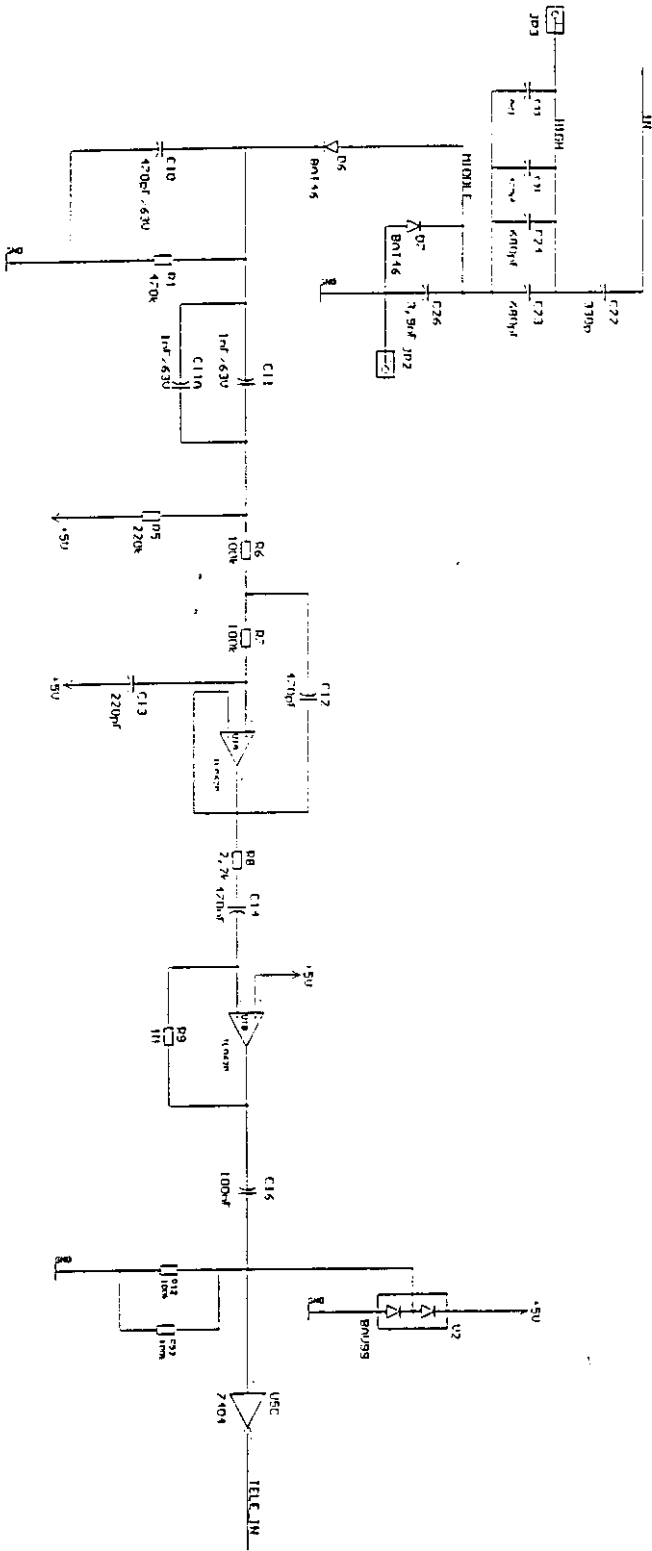

Indicate with
SQUAD 42-174

Platine: HANDHELD
A102
Datum 01/98