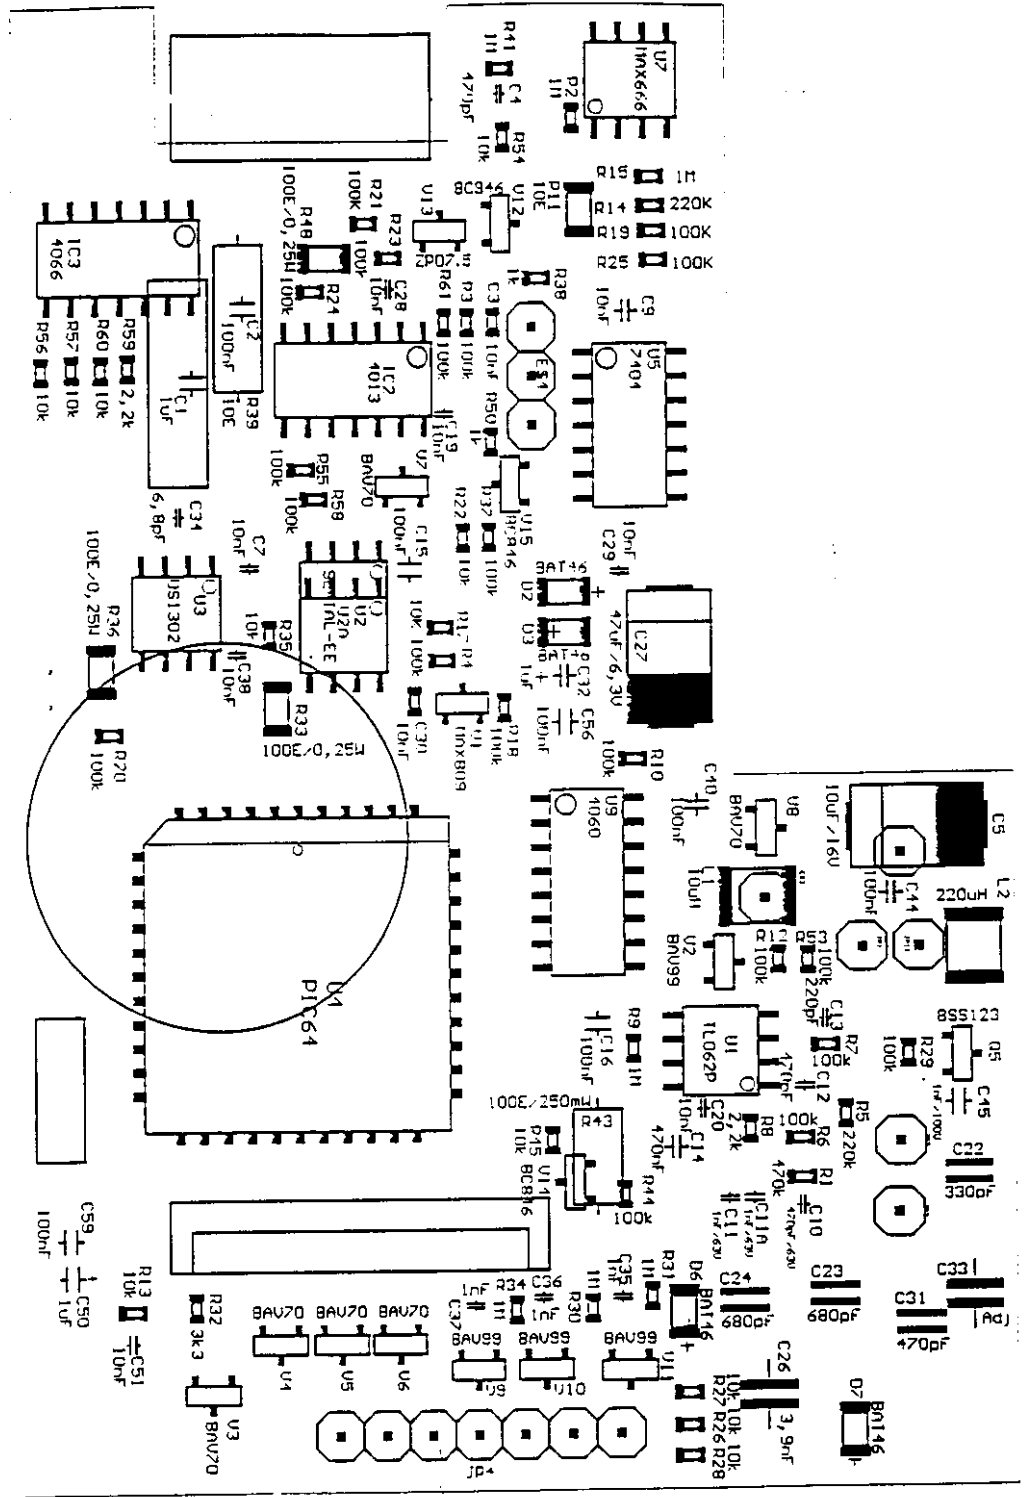

Indicate with
SQUAD 42-174

Platine: HANDHELD
A102
Datum 01/98