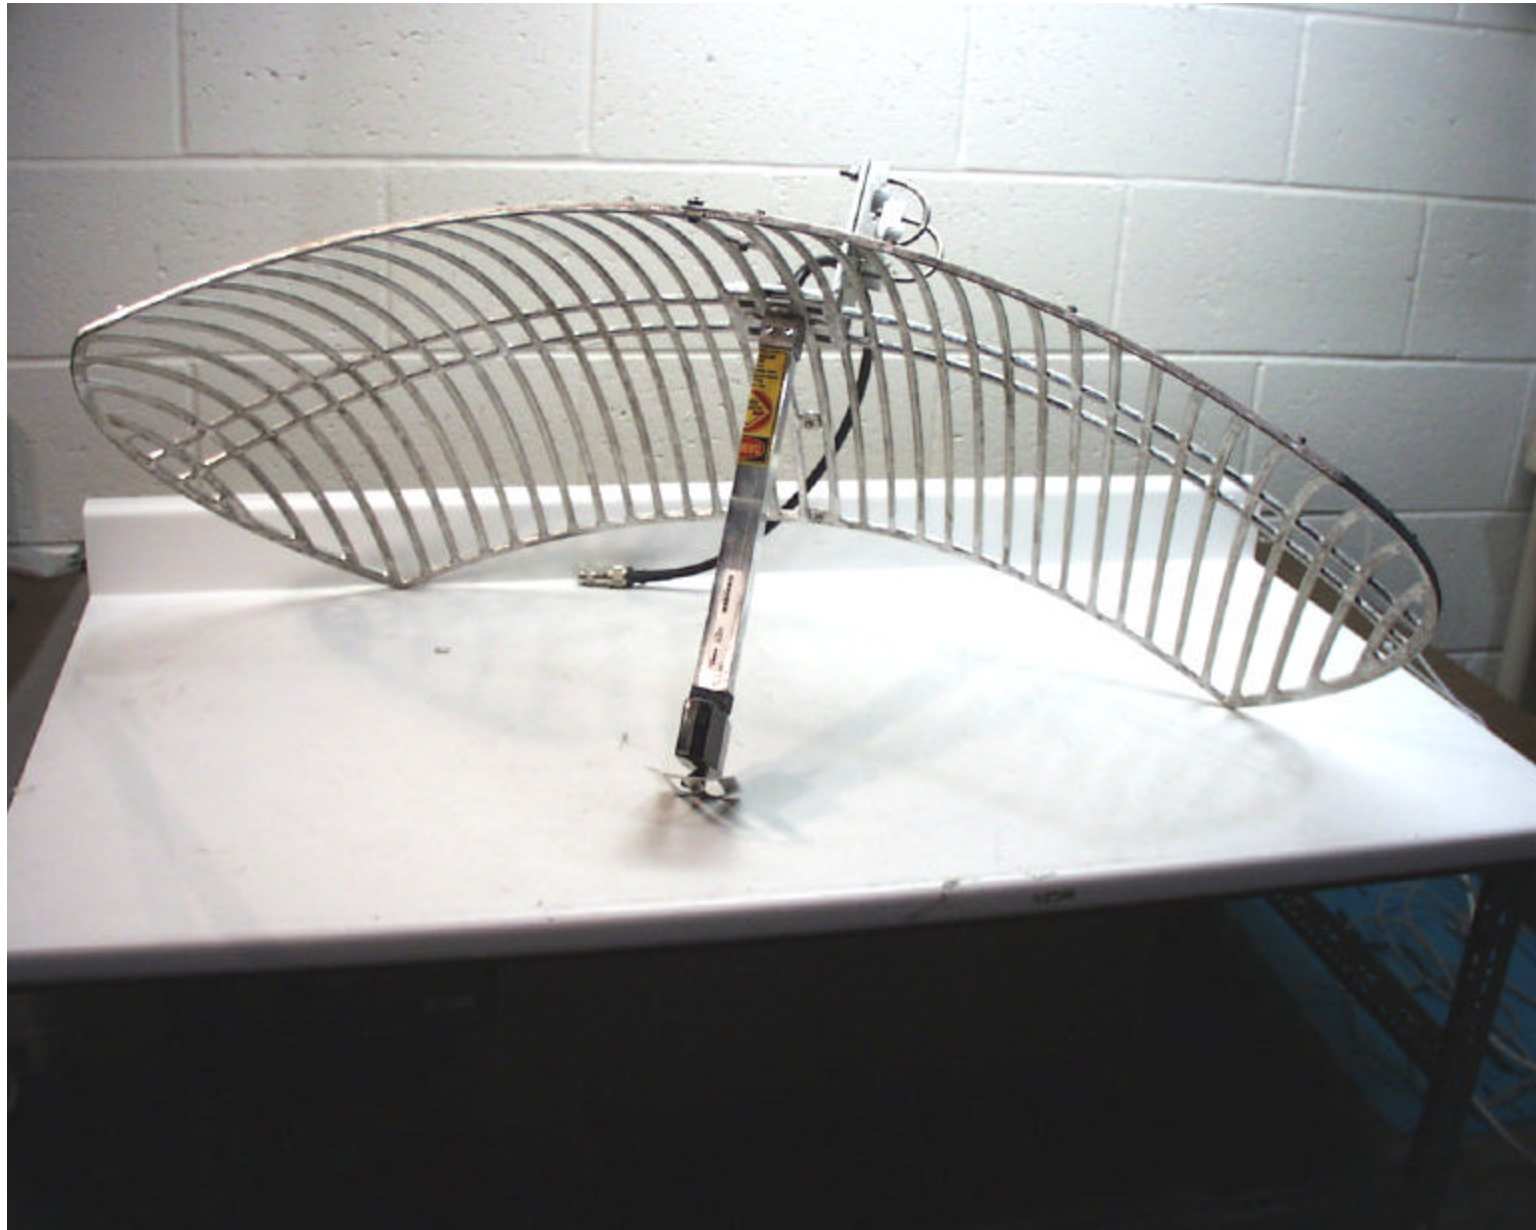

ANNEX 3 - EXTERNAL PHOTOGRAPHS OF THE EQUIPMENT UNDER TESTS PHOTO # 5

Andrew Model 26T-2400 Mag Grid (Conifer) Antenna, Antenna Gain: 24 dBi maximum

ANNEX 3 - EXTERNAL PHOTOGRAPHS OF THE EQUIPMENT UNDER TESTS PHOTO # 6

Andrew Model 26T-2400 Mag Grid (Conifer) Antenna, Antenna Gain: 24 dBi maximum

ANNEX 3 - EXTERNAL PHOTOGRAPHS OF THE EQUIPMENT UNDER TESTS PHOTO # 7

Huber & Suhner 3"x3" Patch Monoband Antenna, Model SPA 2400/27/17

ANNEX 3 - EXTERNAL PHOTOGRAPHS OF THE EQUIPMENT UNDER TESTS PHOTO # 8

Huber & Suhner 3"x3" Patch Monoband Antenna, Model SPA 2400/27/17