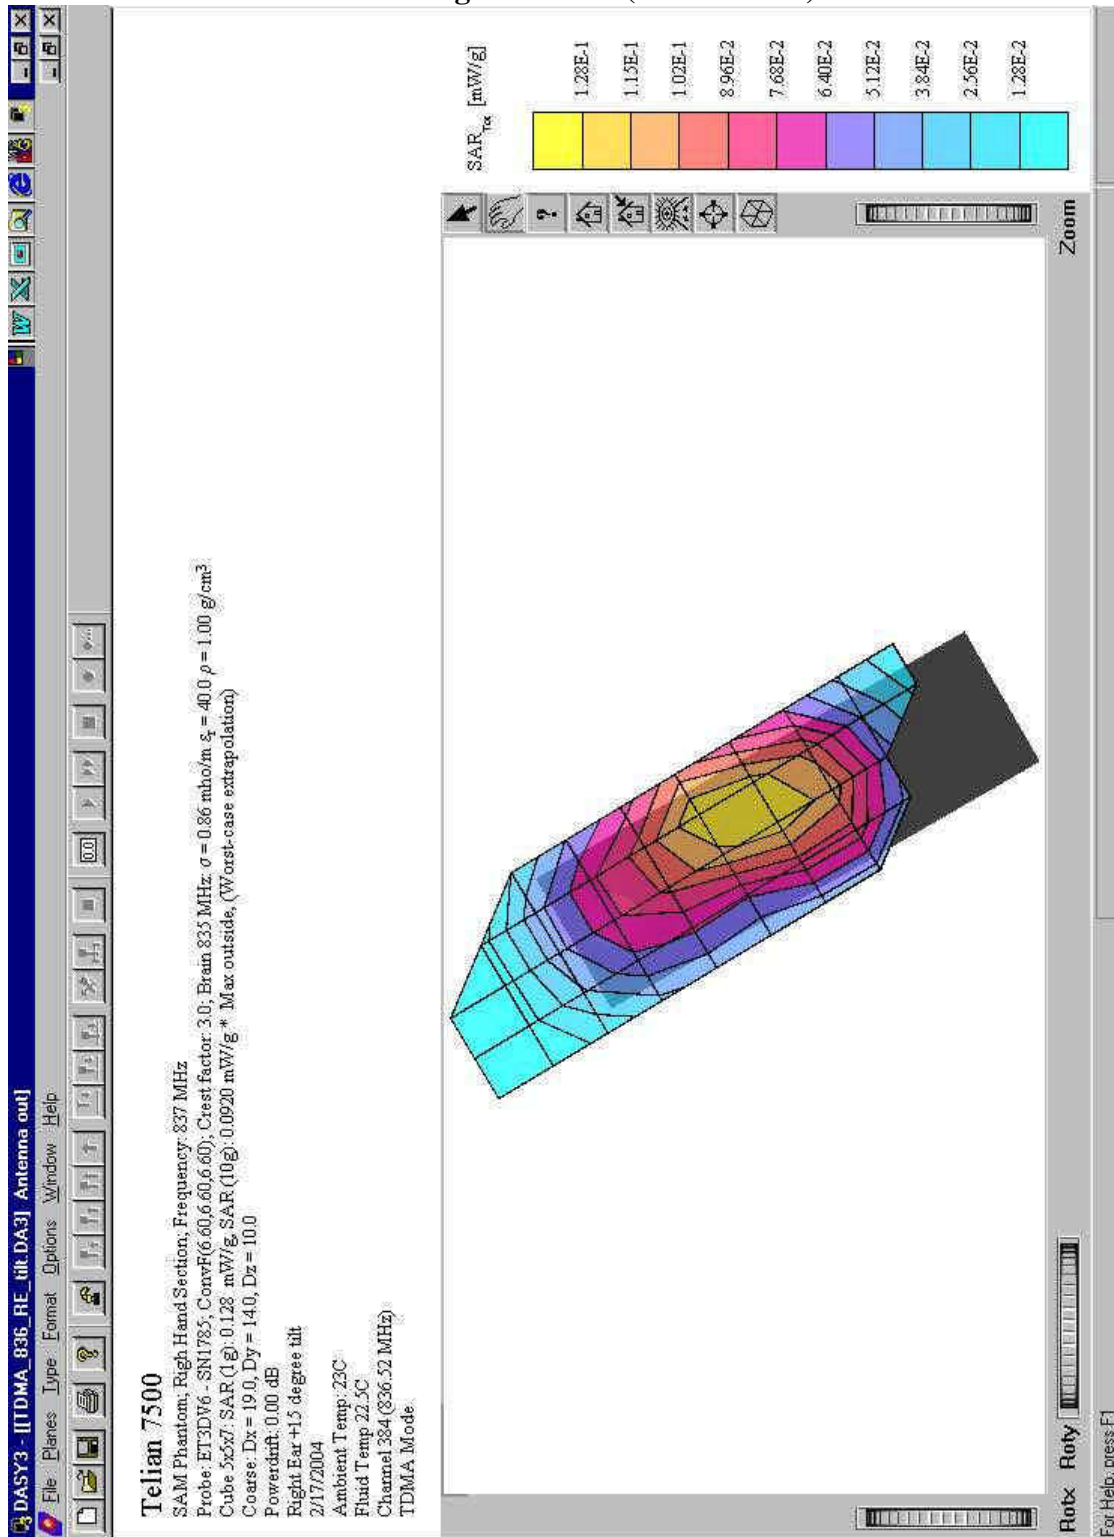

Telian Corporation, Model No: MTD 7500 Cellphone
FCC ID: NPQMTD7500

12.0 Graphical Test Results

Please note that the graphical visualization of the phone position onto the SAR distribution gives only limited information on the current distribution of the device, since the curvature of the head results in graphical distortion. Full information can only be obtained either by H-field scans in free space or SAR evaluation with a flat phantom.

TDMA Left Ear Cheek Touch Position (Channel 384)

Telian Corporation, Model No: MTD 7500 Cellphone
 FCC ID: NPQMTD7500

TDMA Left Ear Tilt Position (Channel 384)

Telian Corporation, Model No: MTD 7500 Cellphone
 FCC ID: NPQMTD7500

TDMA Right Ear Cheek Touch Position (Channel 384)

Telian Corporation, Model No: MTD 7500 Cellphone
 FCC ID: NPQMTD7500

TDMA Right Ear Tilt (Channel 384)

Telian Corporation, Model No: MTD 7500 Cellphone
 FCC ID: NPQMTD7500