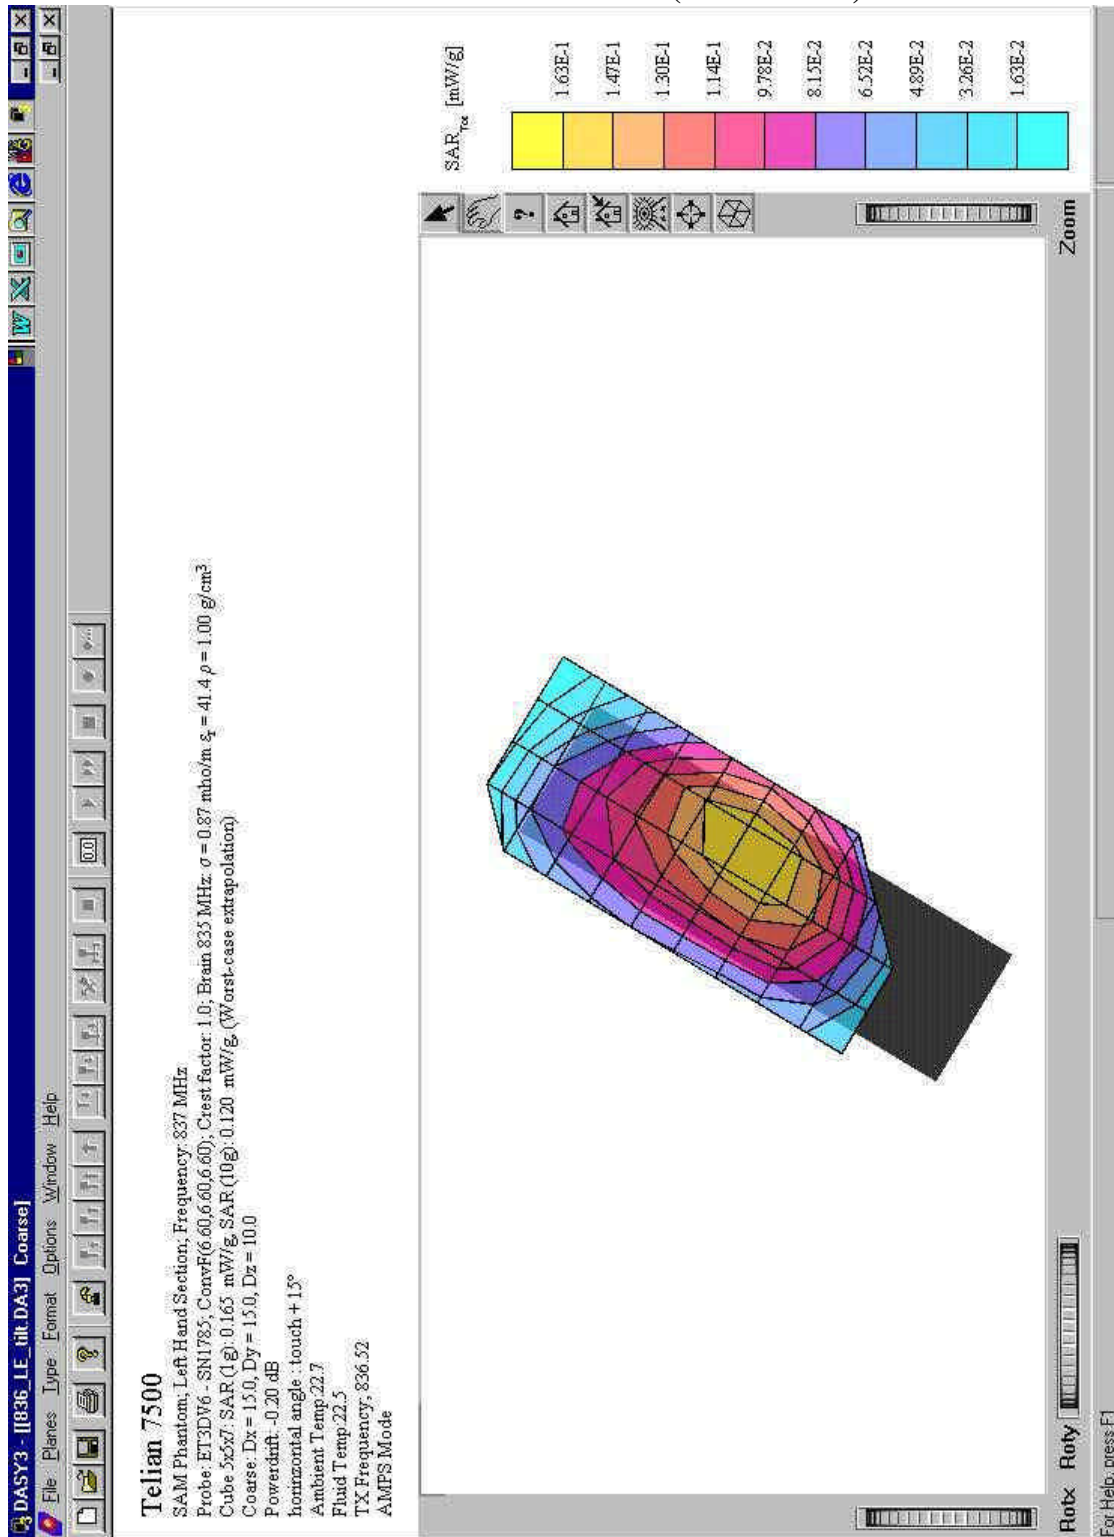

Telian Corporation, Model No: MTD 7500 Cellphone
FCC ID: NPQMTD7500

12.0 Graphical Test Results

Please note that the graphical visualization of the phone position onto the SAR distribution gives only limited information on the current distribution of the device, since the curvature of the head results in graphical distortion. Full information can only be obtained either by H-field scans in free space or SAR evaluation with a flat phantom.

AMPS Left Ear Cheek Touch Position (Lower Band Edge)

Telian Corporation, Model No: MTD 7500 Cellphone
 FCC ID: NPQMTD7500

AMPS Left Ear Cheek Touch Position (Upper Band Edge)

Telian Corporation, Model No: MTD 7500 Cellphone
 FCC ID: NPQMTD7500

AMPS Left Ear Tilt Position (Channel 384)

Telian Corporation, Model No: MTD 7500 Cellphone
 FCC ID: NPQMTD7500

AMPS Right Ear Cheek Touch Position (Channel 384)

Telian Corporation, Model No: MTD 7500 Cellphone
 FCC ID: NPQMTD7500