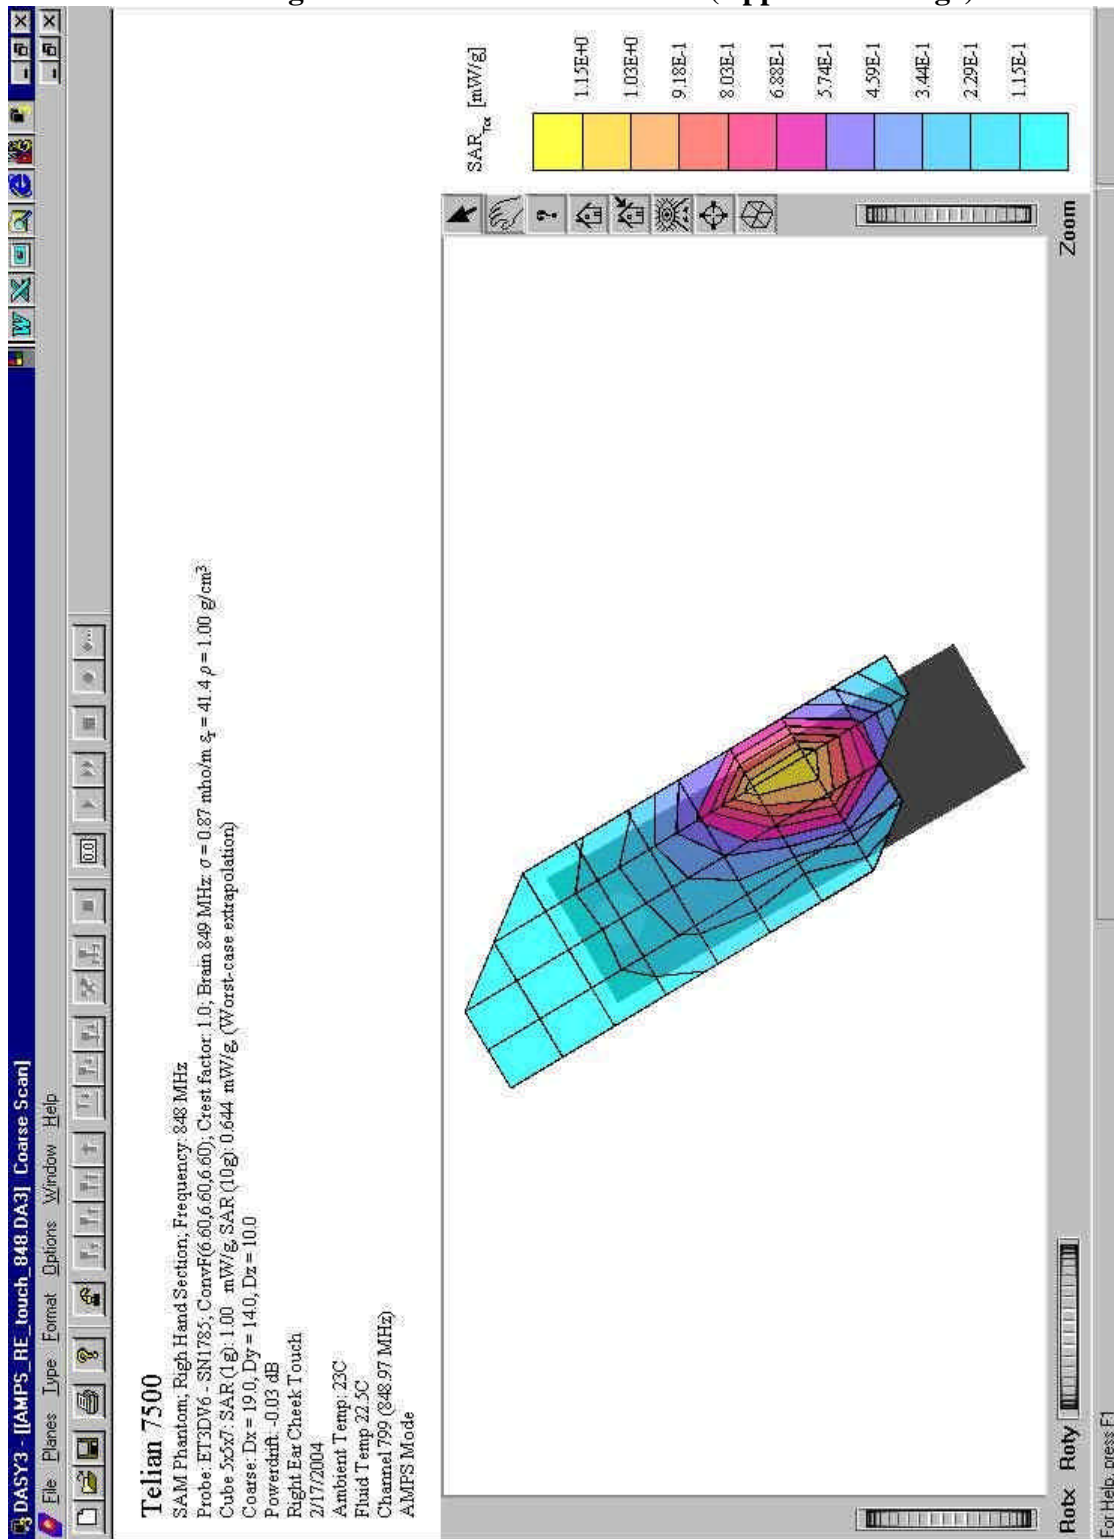

Telian Corporation, Model No: MTD 7500 Cellphone
FCC ID: NPQMTD7500

12.0 Graphical Test Results

Please note that the graphical visualization of the phone position onto the SAR distribution gives only limited information on the current distribution of the device, since the curvature of the head results in graphical distortion. Full information can only be obtained either by H-field scans in free space or SAR evaluation with a flat phantom.

AMPS Left Ear Tilt Position (Channel 384)

Telian Corporation, Model No: MTD 7500 Cellphone
 FCC ID: NPQMTD7500

AMPS Right Ear Cheek Touch Position (Channel 384)

Telian Corporation, Model No: MTD 7500 Cellphone
 FCC ID: NPQMTD7500

AMPS Right Ear Cheek Touch Position (Lower Band Edge)

Telian Corporation, Model No: MTD 7500 Cellphone
 FCC ID: NPQMTD7500

AMPS Right Ear Cheek Touch Position (Upper Band Edge)

Telian Corporation, Model No: MTD 7500 Cellphone
 FCC ID: NPQMTD7500