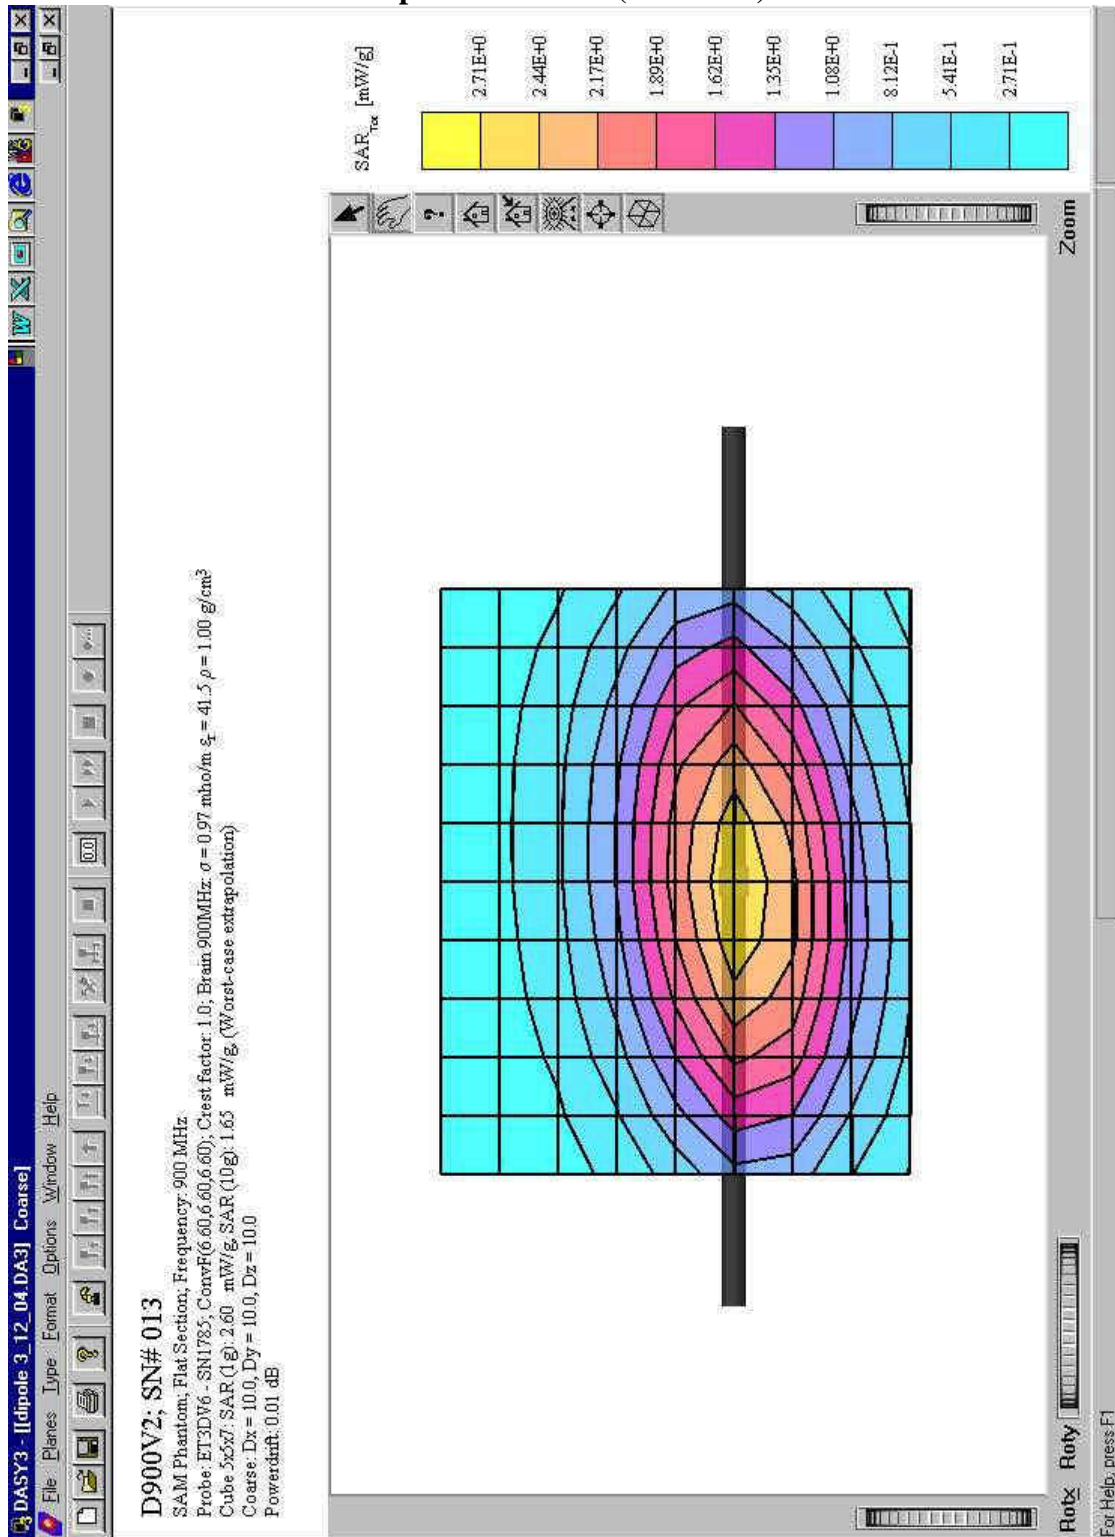

Telian Corporation, Model No: MTD 7500 Cellphone
FCC ID: NPQMTD7500

12.0 Graphical Test Results

Please note that the graphical visualization of the phone position onto the SAR distribution gives only limited information on the current distribution of the device, since the curvature of the head results in graphical distortion. Full information can only be obtained either by H-field scans in free space or SAR evaluation with a flat phantom.

Telian Corporation, Model No: MTD 7500 Cellphone
 FCC ID: NPQMTD7500

Dipole Validation (2/16/2004)

Telian Corporation, Model No: MTD 7500 Cellphone
FCC ID: NPQMTD7500

Dipole Validation (2/17/2004)

Telian Corporation, Model No: MTD 7500 Cellphone
 FCC ID: NPQMTD7500

Dipole Validation (3/12/2004)

Telian Corporation, Model No: MTD 7500 Cellphone
 FCC ID: NPQMTD7500

AMPS Left Ear Cheek Touch Position (Channel 384)

Telian Corporation, Model No: MTD 7500 Cellphone
 FCC ID: NPQMTD7500

AMPS Left Ear Cheek Touch Position (Lower Band Edge)

Telian Corporation, Model No: MTD 7500 Cellphone
 FCC ID: NPQMTD7500

AMPS Left Ear Cheek Touch Position (Upper Band Edge)

Telian Corporation, Model No: MTD 7500 Cellphone
 FCC ID: NPQMTD7500