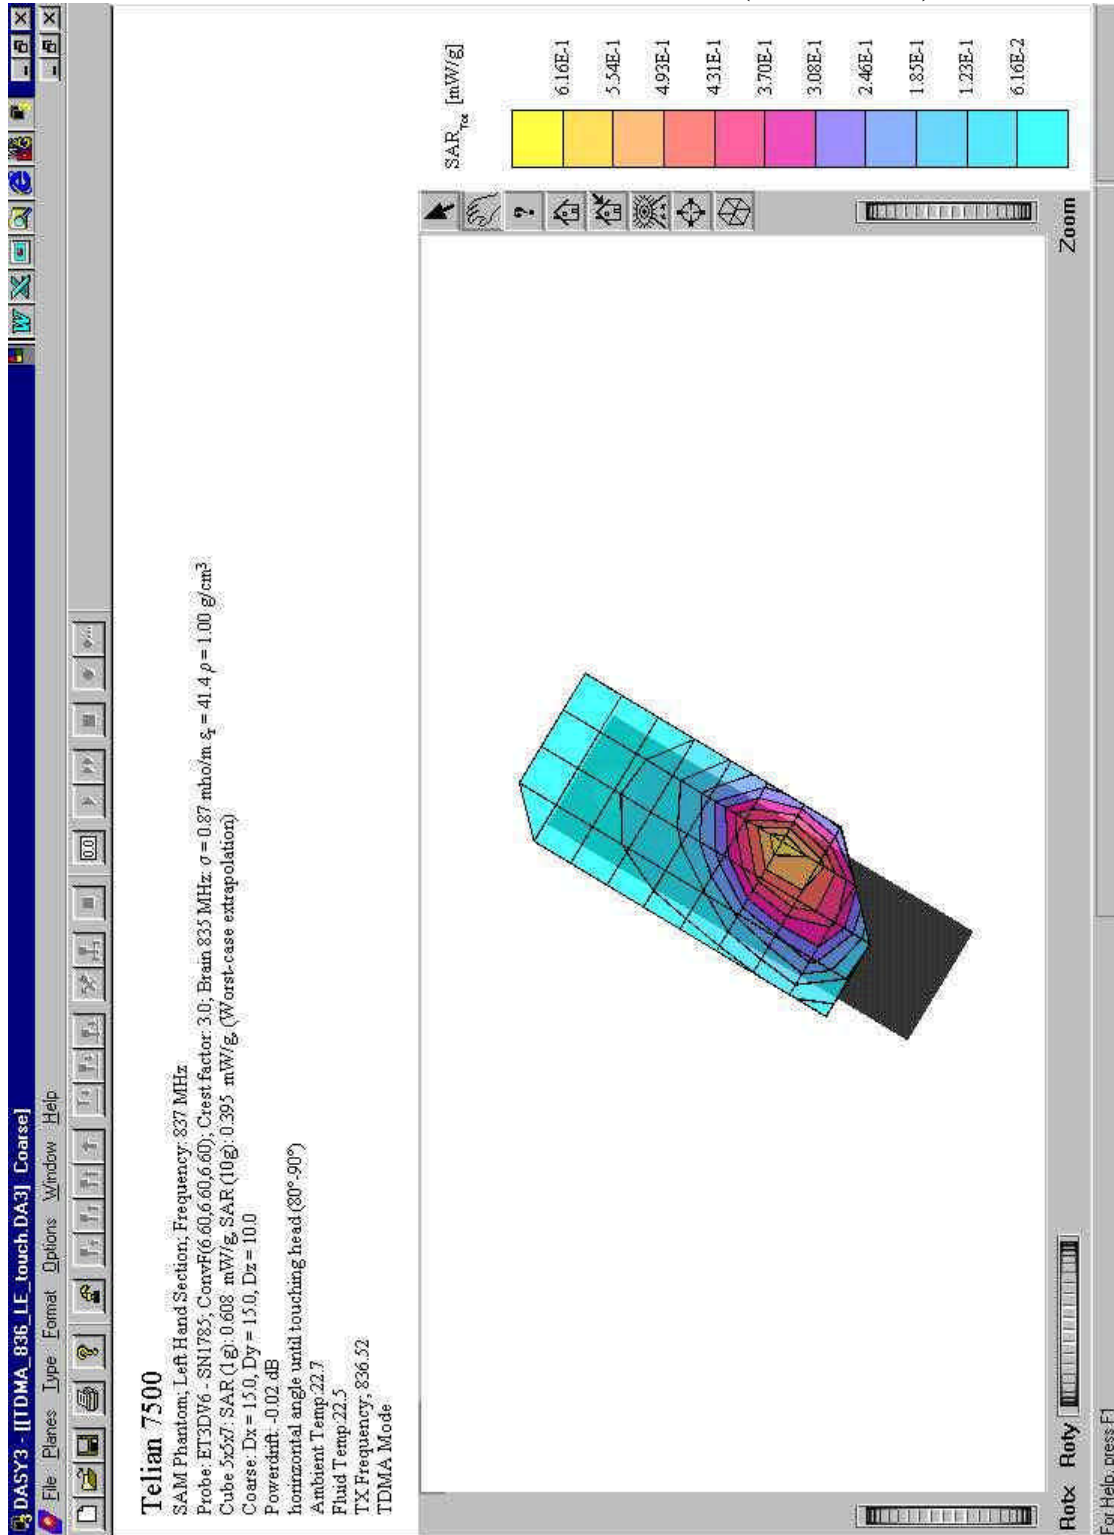

Telian Corporation, Model No: MTD 7500 Cellphone
FCC ID: NPQMTD7500

12.0 Graphical Test Results

Please note that the graphical visualization of the phone position onto the SAR distribution gives only limited information on the current distribution of the device, since the curvature of the head results in graphical distortion. Full information can only be obtained either by H-field scans in free space or SAR evaluation with a flat phantom.

AMPS Right Ear Tilt Position (Channel 384)

Telian Corporation, Model No: MTD 7500 Cellphone
 FCC ID: NPQMTD7500

AMPS Body Position (Channel 384)

Telian Corporation, Model No: MTD 7500 Cellphone
 FCC ID: NPQMTD7500

TDMA Left Ear Cheek Touch Position (Channel 384)

Telian Corporation, Model No: MTD 7500 Cellphone
 FCC ID: NPQMTD7500

TDMA Left Ear Tilt Position (Channel 384)

Telian Corporation, Model No: MTD 7500 Cellphone
 FCC ID: NPQMTD7500