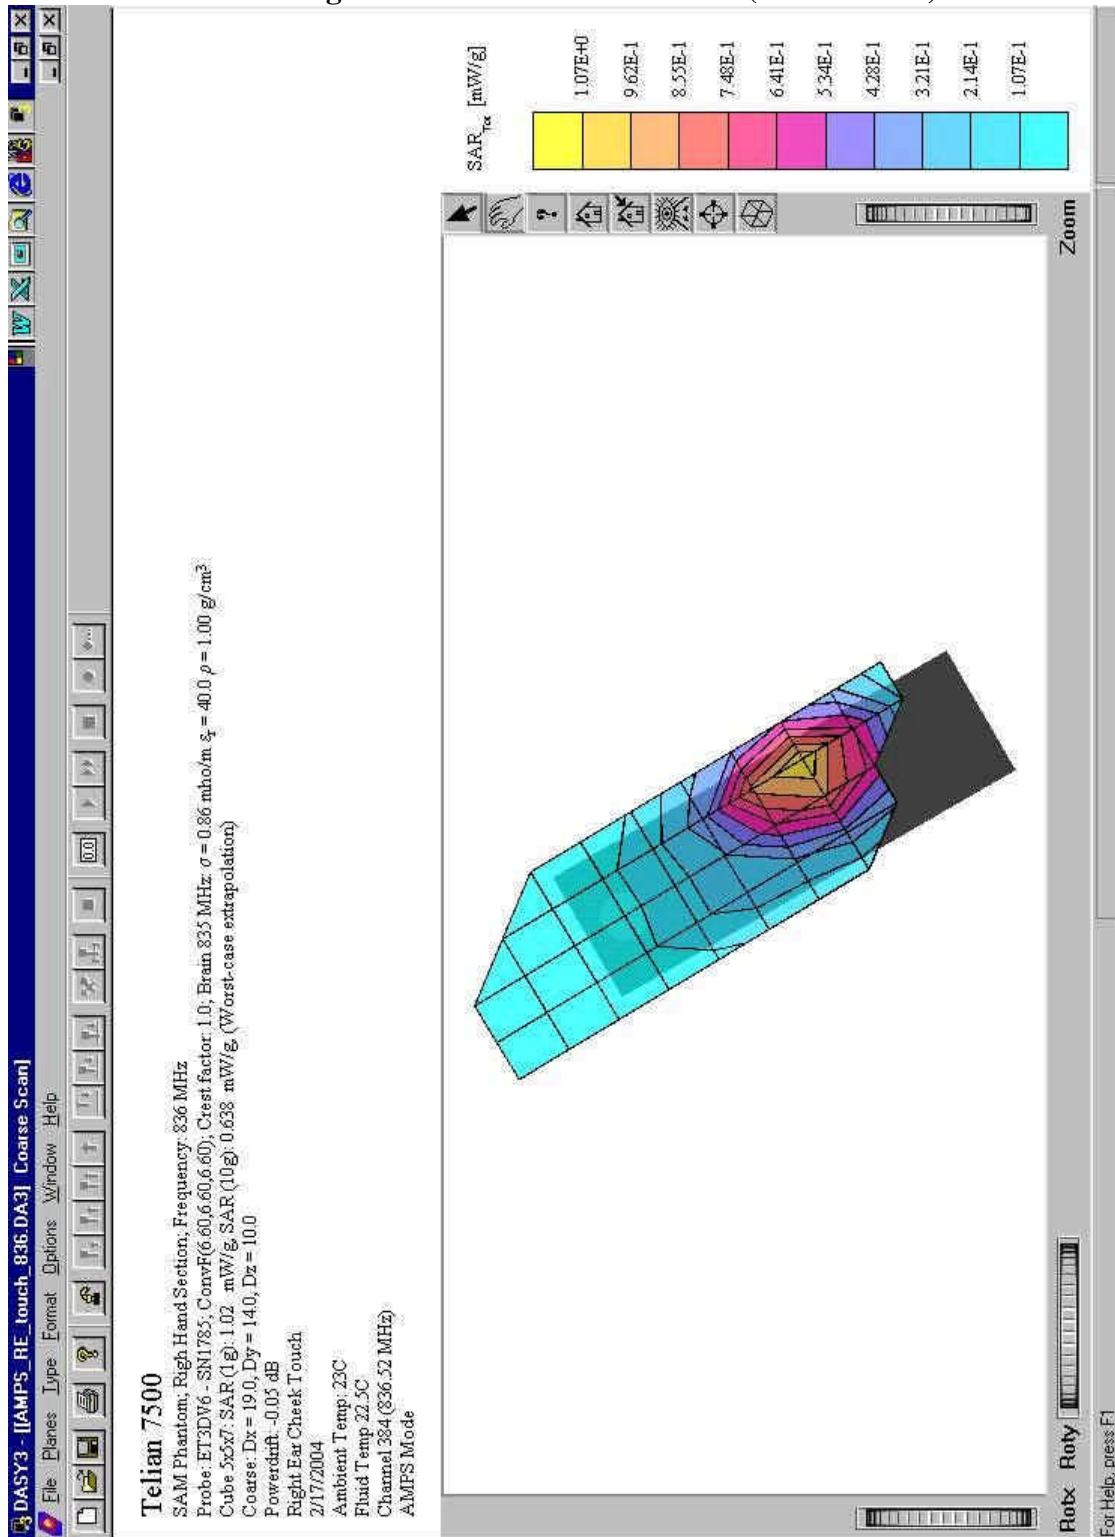

Telian Corporation, Model No: MTD 7500 Cellphone
FCC ID: NPQMTD7500

12.0 Graphical Test Results

Please note that the graphical visualization of the phone position onto the SAR distribution gives only limited information on the current distribution of the device, since the curvature of the head results in graphical distortion. Full information can only be obtained either by H-field scans in free space or SAR evaluation with a flat phantom.

AMPS Left Ear Cheek Touch Position (Lower Band Edge)

Telian Corporation, Model No: MTD 7500 Cellphone
 FCC ID: NPQMTD7500

AMPS Left Ear Cheek Touch Position (Upper Band Edge)

Telian Corporation, Model No: MTD 7500 Cellphone
 FCC ID: NPQMTD7500

AMPS Left Ear Tilt Position (Channel 384)

Telian Corporation, Model No: MTD 7500 Cellphone
 FCC ID: NPQMTD7500

AMPS Right Ear Cheek Touch Position (Channel 384)

Telian Corporation, Model No: MTD 7500 Cellphone
 FCC ID: NPQMTD7500