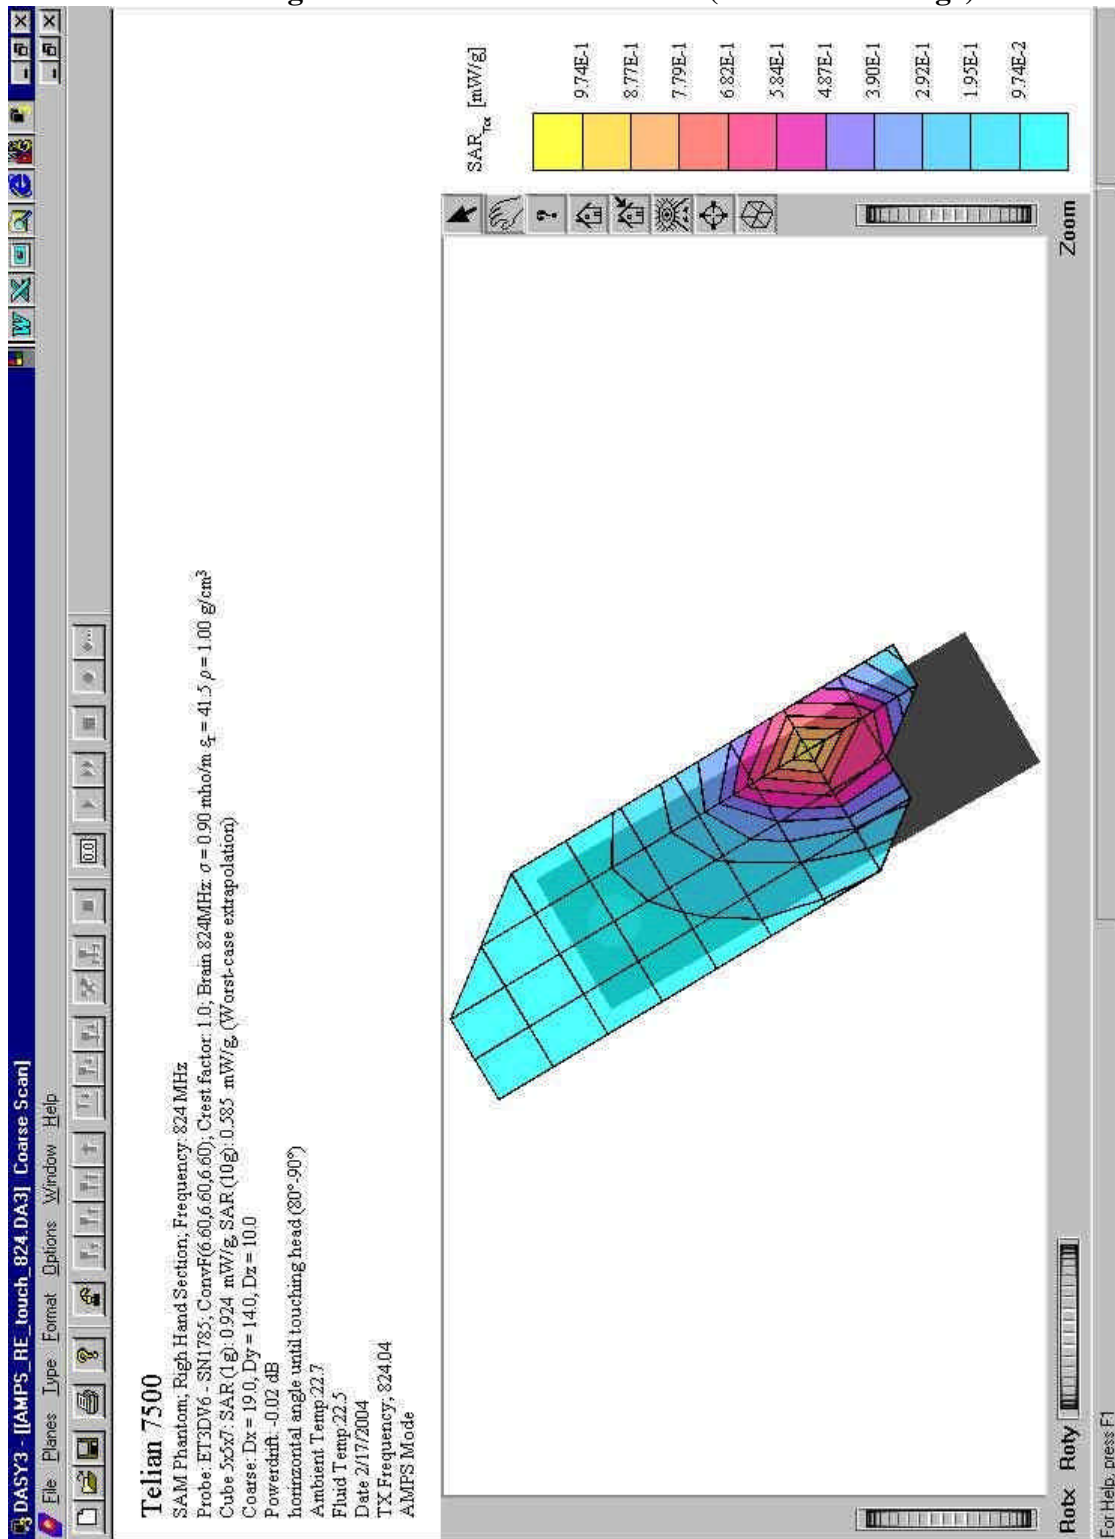

Telian Corporation, Model No: MTD 7500 Cellphone
FCC ID: NPQMTD7500

12.0 Graphical Test Results

Please note that the graphical visualization of the phone position onto the SAR distribution gives only limited information on the current distribution of the device, since the curvature of the head results in graphical distortion. Full information can only be obtained either by H-field scans in free space or SAR evaluation with a flat phantom.

AMPS Left Ear Tilt Position (Channel 384)

Telian Corporation, Model No: MTD 7500 Cellphone
 FCC ID: NPQMTD7500

AMPS Right Ear Cheek Touch Position (Channel 384)

Telian Corporation, Model No: MTD 7500 Cellphone
 FCC ID: NPQMTD7500

AMPS Right Ear Cheek Touch Position (Lower Band Edge)

Telian Corporation, Model No: MTD 7500 Cellphone
 FCC ID: NPQMTD7500

AMPS Right Ear Cheek Touch Position (Upper Band Edge)

Telian Corporation, Model No: MTD 7500 Cellphone
 FCC ID: NPQMTD7500