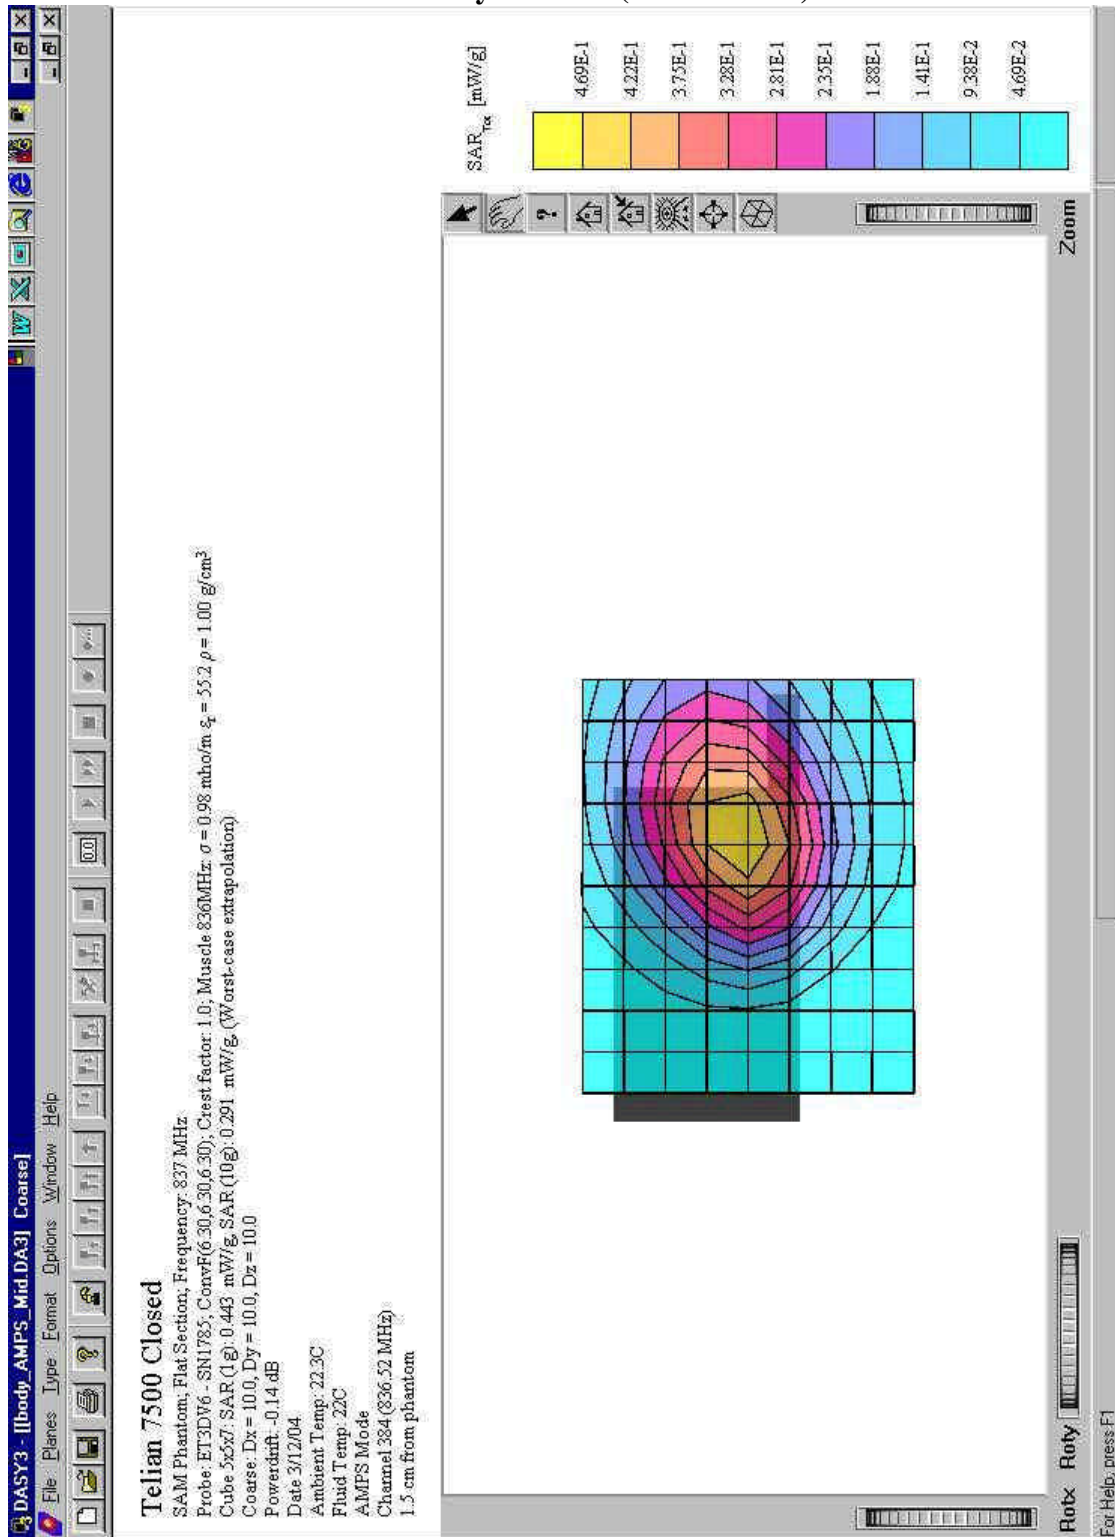

Telian Corporation, Model No: MTD 7500 Cellphone
FCC ID: NPQMTD7500

AMPS Body Position (Channel 384)