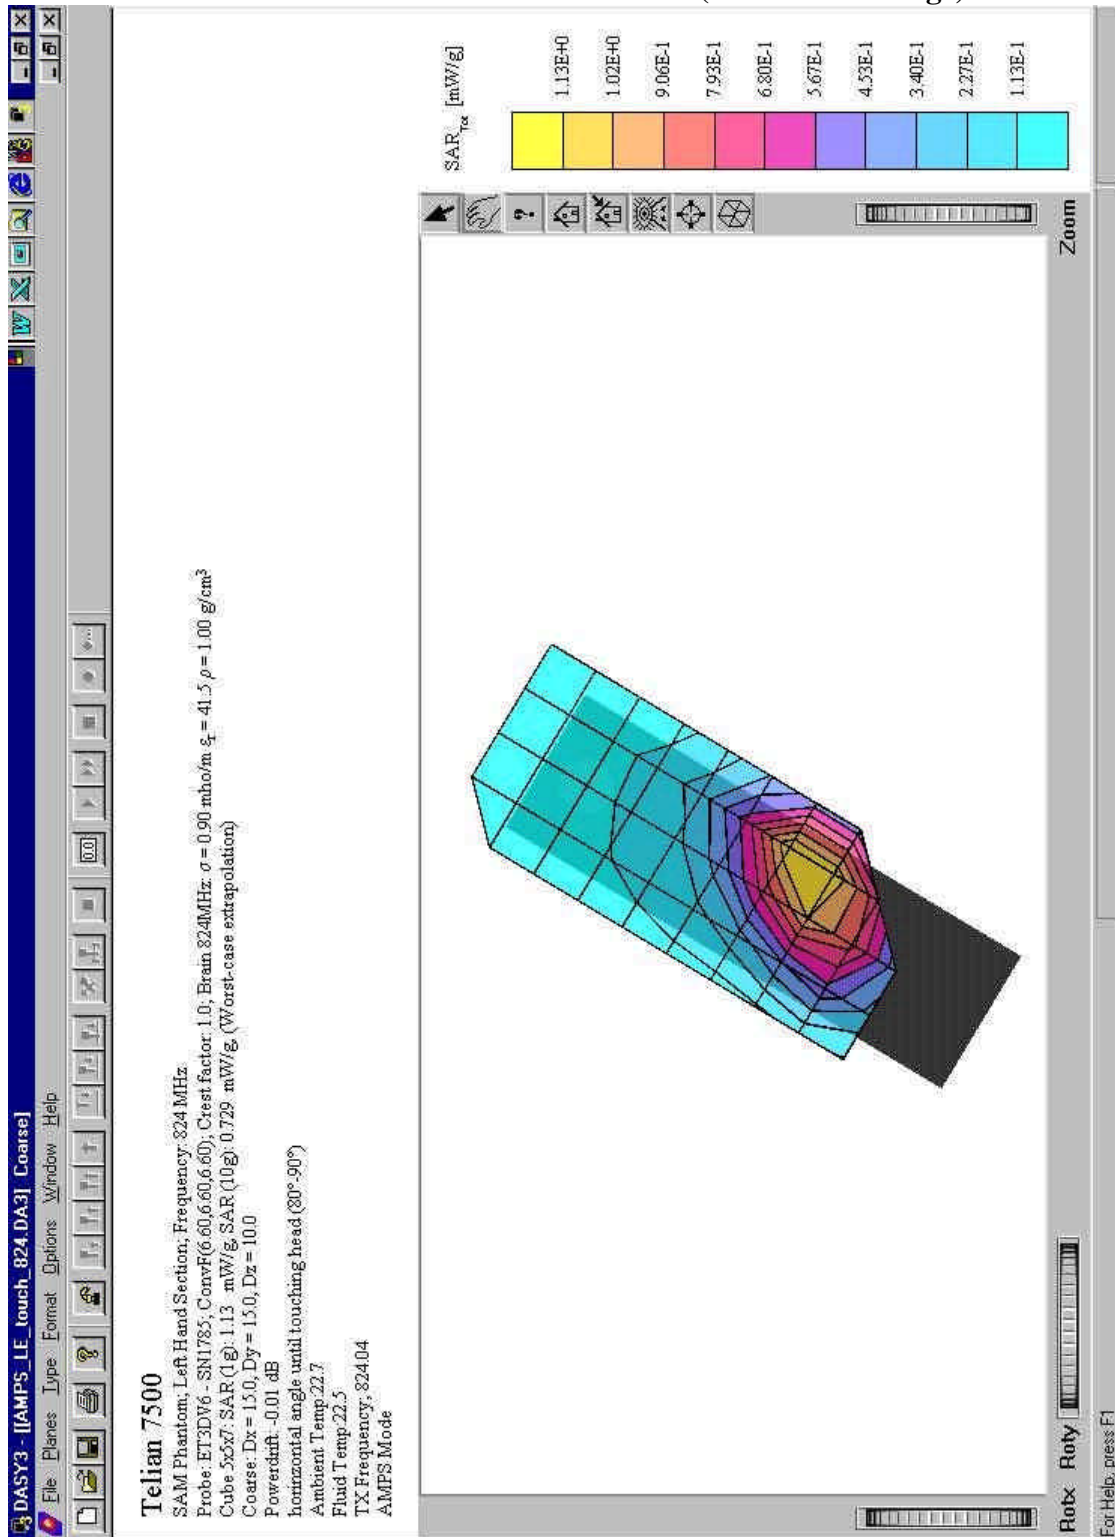

Telian Corporation, Model No: MTD 7500 Cellphone
FCC ID: NPQMTD7500

12.0 Graphical Test Results

Please note that the graphical visualization of the phone position onto the SAR distribution gives only limited information on the current distribution of the device, since the curvature of the head results in graphical distortion. Full information can only be obtained either by H-field scans in free space or SAR evaluation with a flat phantom.

Dipole Validation (3/12/2004)

Telian Corporation, Model No: MTD 7500 Cellphone
 FCC ID: NPQMTD7500

AMPS Left Ear Cheek Touch Position (Channel 384)

Telian Corporation, Model No: MTD 7500 Cellphone
 FCC ID: NPQMTD7500

AMPS Left Ear Cheek Touch Position (Lower Band Edge)

Telian Corporation, Model No: MTD 7500 Cellphone
 FCC ID: NPQMTD7500

AMPS Left Ear Cheek Touch Position (Upper Band Edge)

Telian Corporation, Model No: MTD 7500 Cellphone
 FCC ID: NPQMTD7500