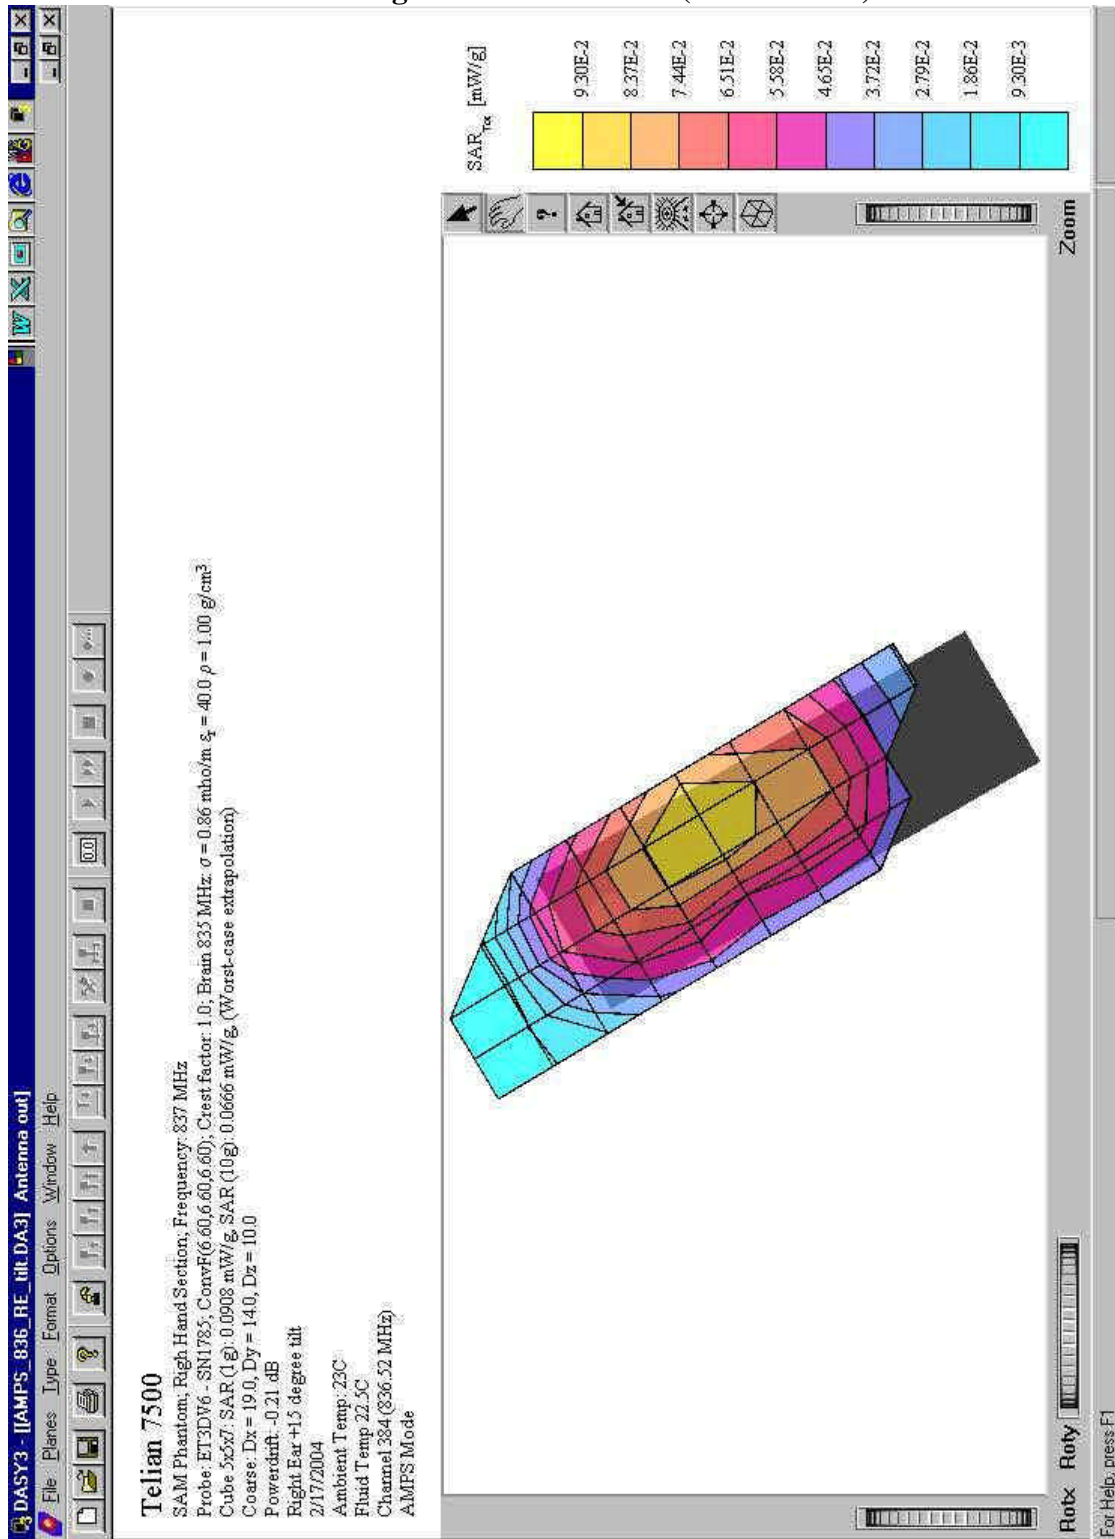

Telian Corporation, Model No: MTD 7500 Cellphone
FCC ID: NPQMTD7500

12.0 Graphical Test Results

Please note that the graphical visualization of the phone position onto the SAR distribution gives only limited information on the current distribution of the device, since the curvature of the head results in graphical distortion. Full information can only be obtained either by H-field scans in free space or SAR evaluation with a flat phantom.

AMPS Right Ear Cheek Touch Position (Lower Band Edge)

Telian Corporation, Model No: MTD 7500 Cellphone
 FCC ID: NPQMTD7500

AMPS Right Ear Cheek Touch Position (Upper Band Edge)

Telian Corporation, Model No: MTD 7500 Cellphone
 FCC ID: NPQMTD7500

AMPS Right Ear Tilt Position (Channel 384)

Telian Corporation, Model No: MTD 7500 Cellphone
 FCC ID: NPQMTD7500

AMPS Body Position (Channel 384)

Telian Corporation, Model No: MTD 7500 Cellphone
 FCC ID: NPQMTD7500