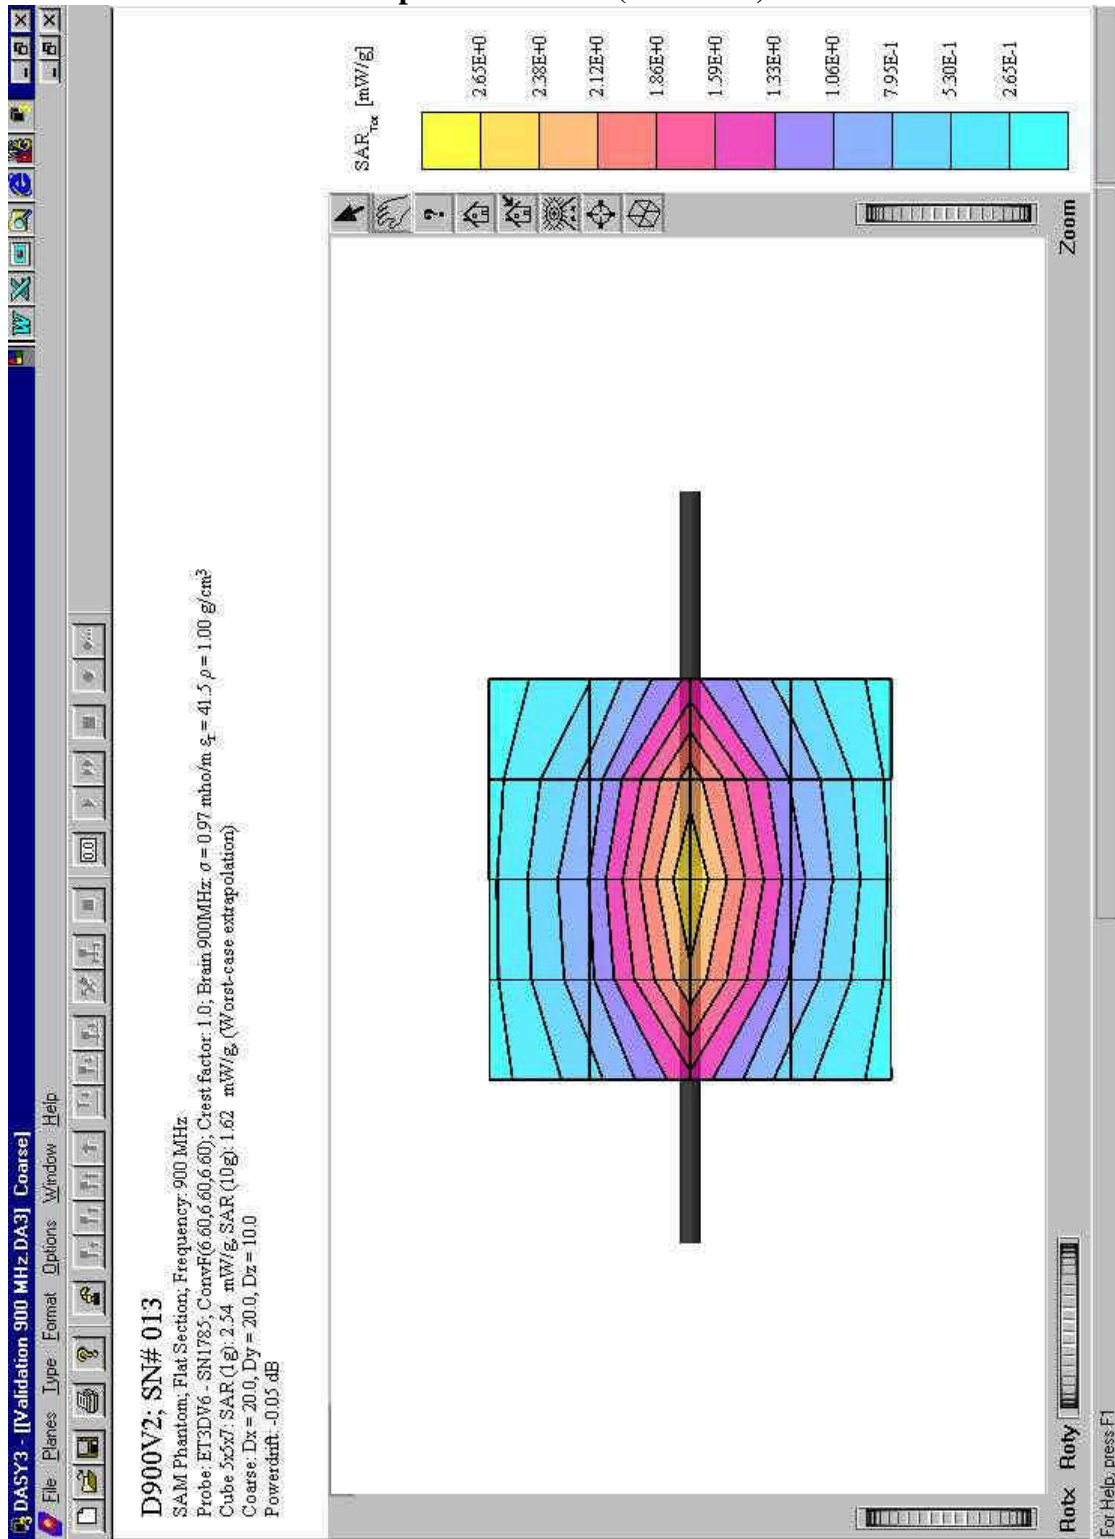

Telian Corporation, Model No: MTD 7500 Cellphone
FCC ID: NPQMTD7500

Dipole Validation (2/16/2004)