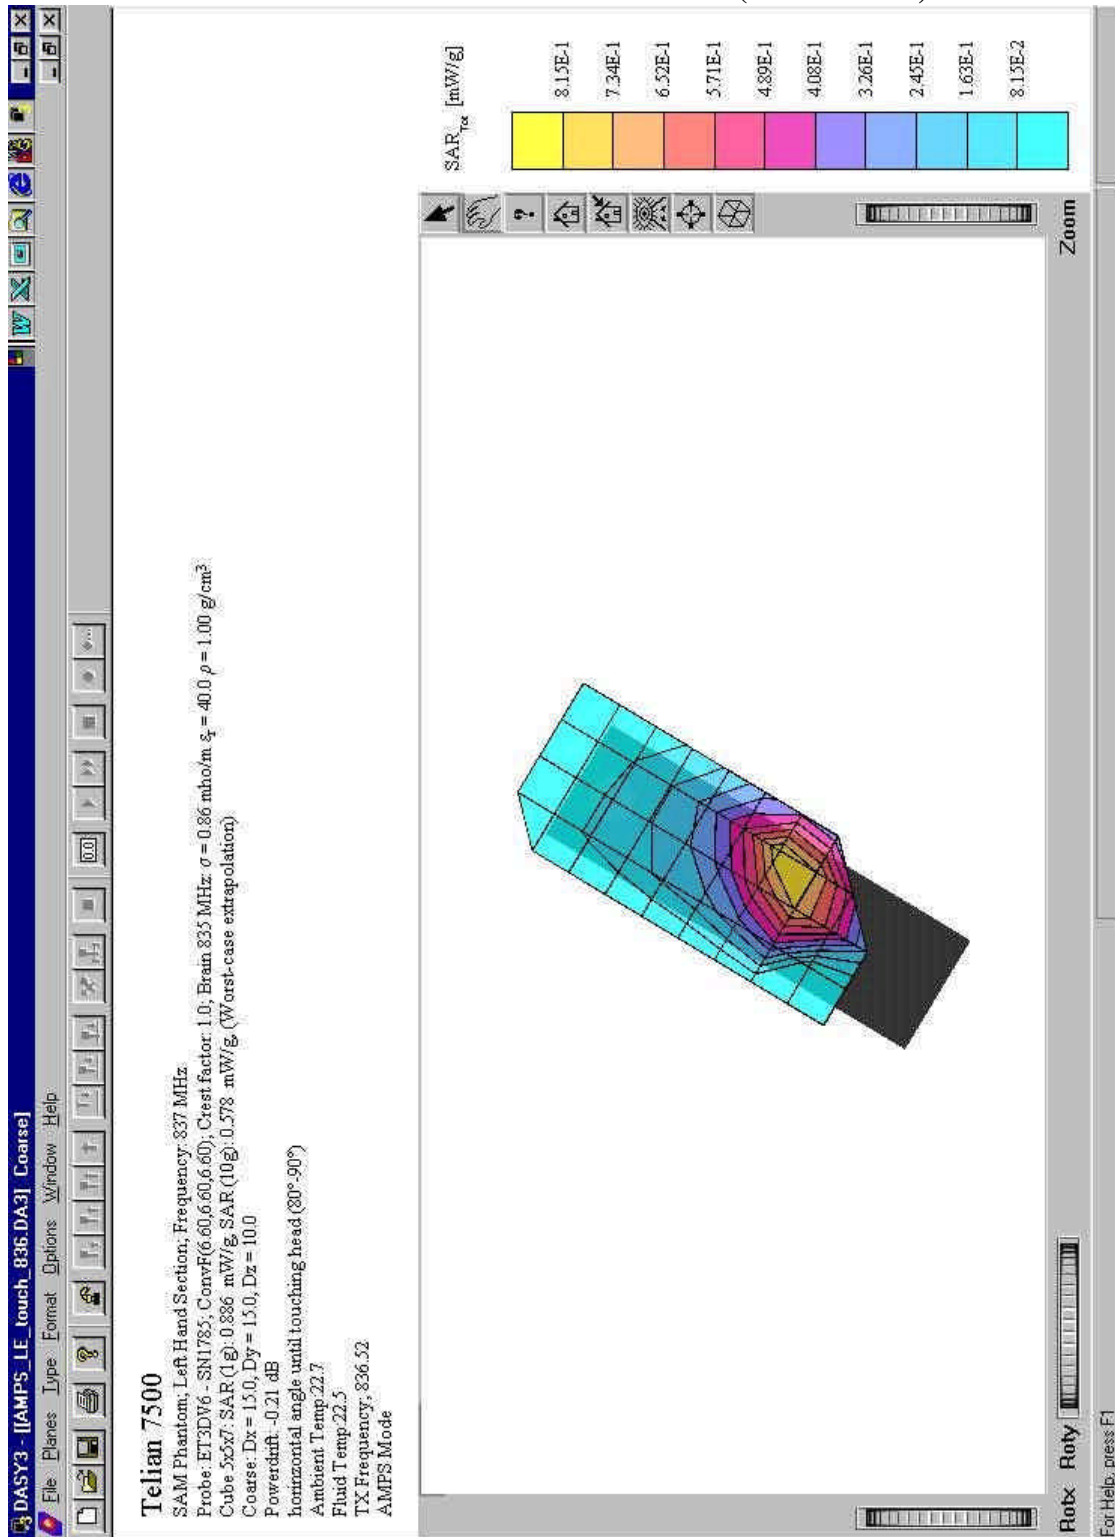

Telian Corporation, Model No: MTD 7500 Cellphone
FCC ID: NPQMTD7500

12.0 Graphical Test Results

Please note that the graphical visualization of the phone position onto the SAR distribution gives only limited information on the current distribution of the device, since the curvature of the head results in graphical distortion. Full information can only be obtained either by H-field scans in free space or SAR evaluation with a flat phantom.

Telian Corporation, Model No: MTD 7500 Cellphone
 FCC ID: NPQMTD7500

Dipole Validation (2/16/2004)

Telian Corporation, Model No: MTD 7500 Cellphone
FCC ID: NPQMTD7500

Dipole Validation (2/17/2004)

Telian Corporation, Model No: MTD 7500 Cellphone
 FCC ID: NPQMTD7500

Dipole Validation (3/12/2004)

Telian Corporation, Model No: MTD 7500 Cellphone
 FCC ID: NPQMTD7500

AMPS Left Ear Cheek Touch Position (Channel 384)

Telian Corporation, Model No: MTD 7500 Cellphone
 FCC ID: NPQMTD7500

AMPS Left Ear Cheek Touch Position (Lower Band Edge)

Telian Corporation, Model No: MTD 7500 Cellphone
 FCC ID: NPQMTD7500

AMPS Left Ear Cheek Touch Position (Upper Band Edge)

Telian Corporation, Model No: MTD 7500 Cellphone
 FCC ID: NPQMTD7500