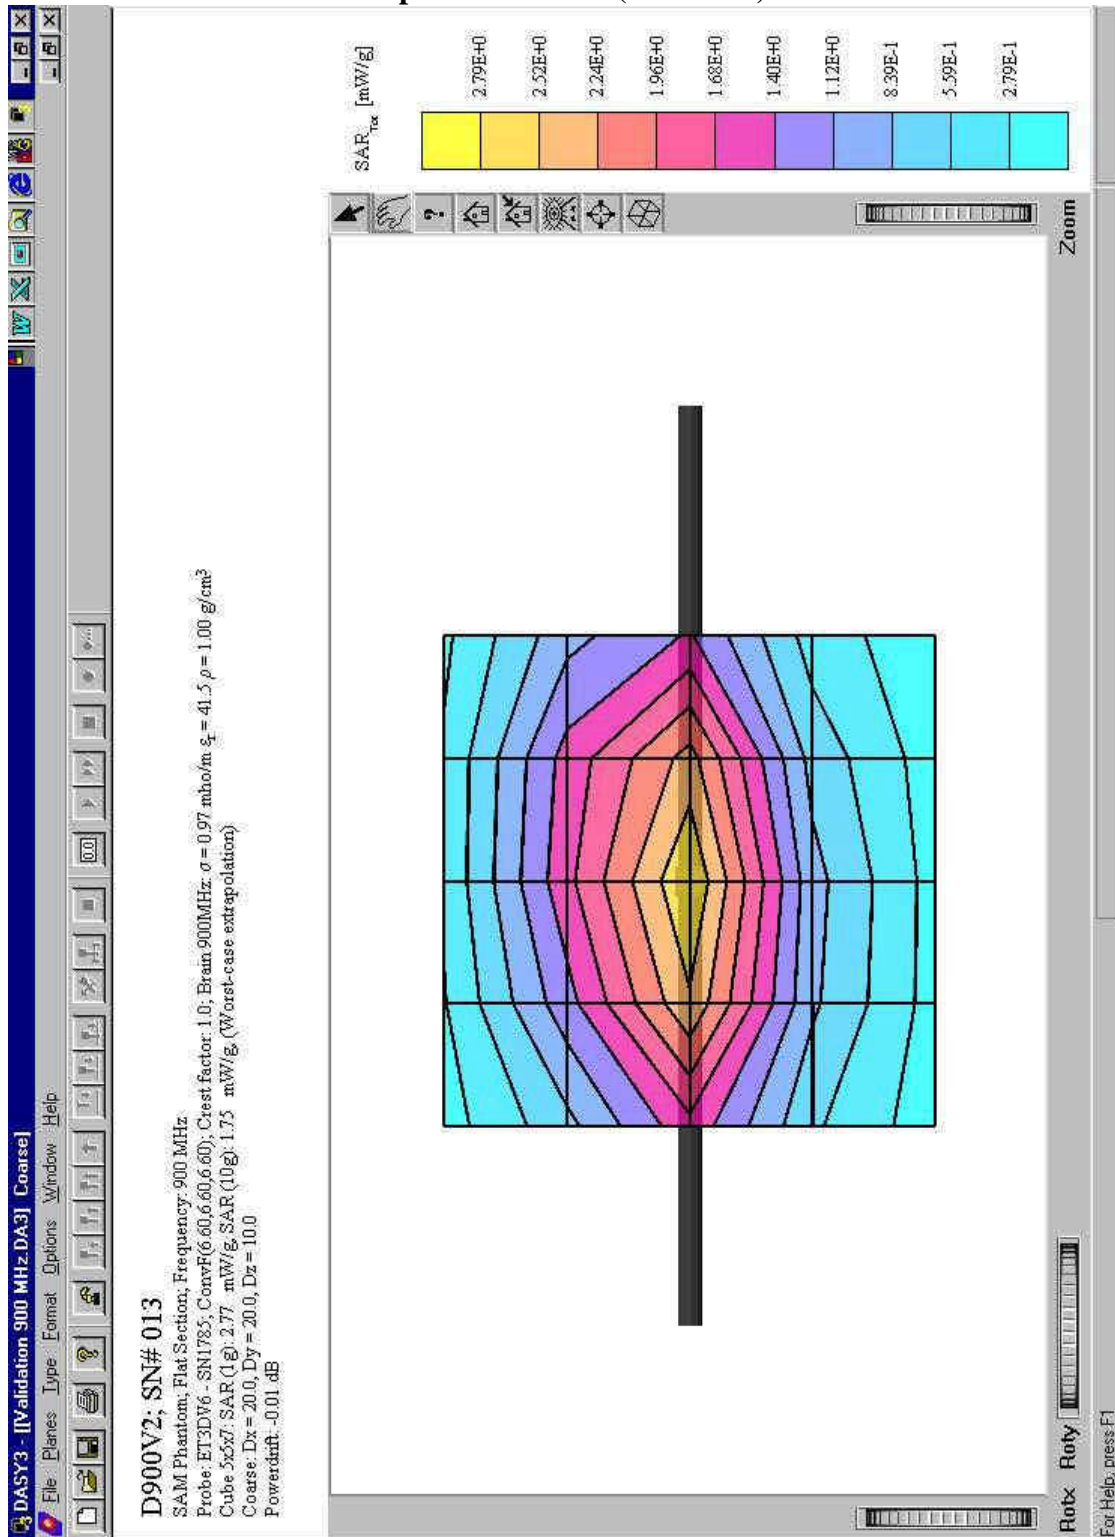

Telian Corporation, Model No: MTD 7500 Cellphone
FCC ID: NPQMTD7500

12.0 Graphical Test Results

Please note that the graphical visualization of the phone position onto the SAR distribution gives only limited information on the current distribution of the device, since the curvature of the head results in graphical distortion. Full information can only be obtained either by H-field scans in free space or SAR evaluation with a flat phantom.

Telian Corporation, Model No: MTD 7500 Cellphone
 FCC ID: NPQMTD7500

Dipole Validation (2/16/2004)

Telian Corporation, Model No: MTD 7500 Cellphone
FCC ID: NPQMTD7500

Dipole Validation (2/17/2004)

Telian Corporation, Model No: MTD 7500 Cellphone
 FCC ID: NPQMTD7500

Dipole Validation (3/12/2004)

Telian Corporation, Model No: MTD 7500 Cellphone
 FCC ID: NPQMTD7500

AMPS Left Ear Cheek Touch Position (Channel 384)

Telian Corporation, Model No: MTD 7500 Cellphone
 FCC ID: NPQMTD7500