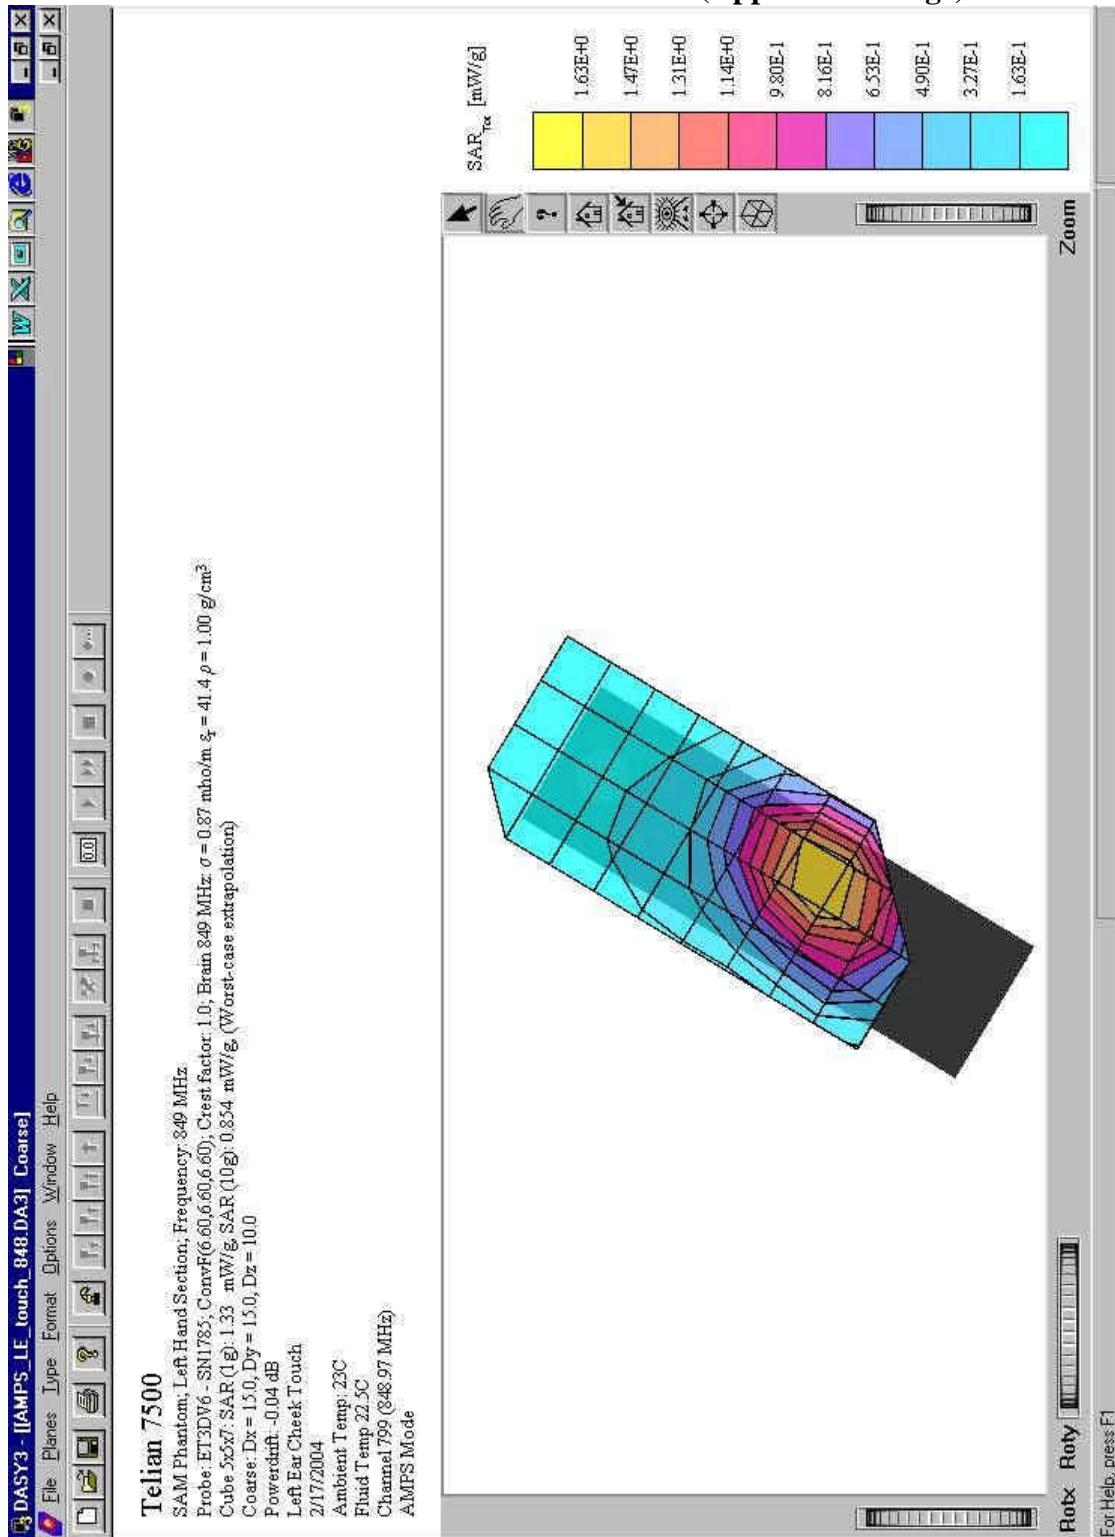

Telian Corporation, Model No: MTD 7500 Cellphone
FCC ID: NPQMTD7500

12.0 Graphical Test Results

Please note that the graphical visualization of the phone position onto the SAR distribution gives only limited information on the current distribution of the device, since the curvature of the head results in graphical distortion. Full information can only be obtained either by H-field scans in free space or SAR evaluation with a flat phantom.

Dipole Validation (3/12/2004)

Telian Corporation, Model No: MTD 7500 Cellphone
 FCC ID: NPQMTD7500

AMPS Left Ear Cheek Touch Position (Channel 384)

Telian Corporation, Model No: MTD 7500 Cellphone
 FCC ID: NPQMTD7500

AMPS Left Ear Cheek Touch Position (Lower Band Edge)

Telian Corporation, Model No: MTD 7500 Cellphone
 FCC ID: NPQMTD7500

AMPS Left Ear Cheek Touch Position (Upper Band Edge)

Telian Corporation, Model No: MTD 7500 Cellphone
 FCC ID: NPQMTD7500