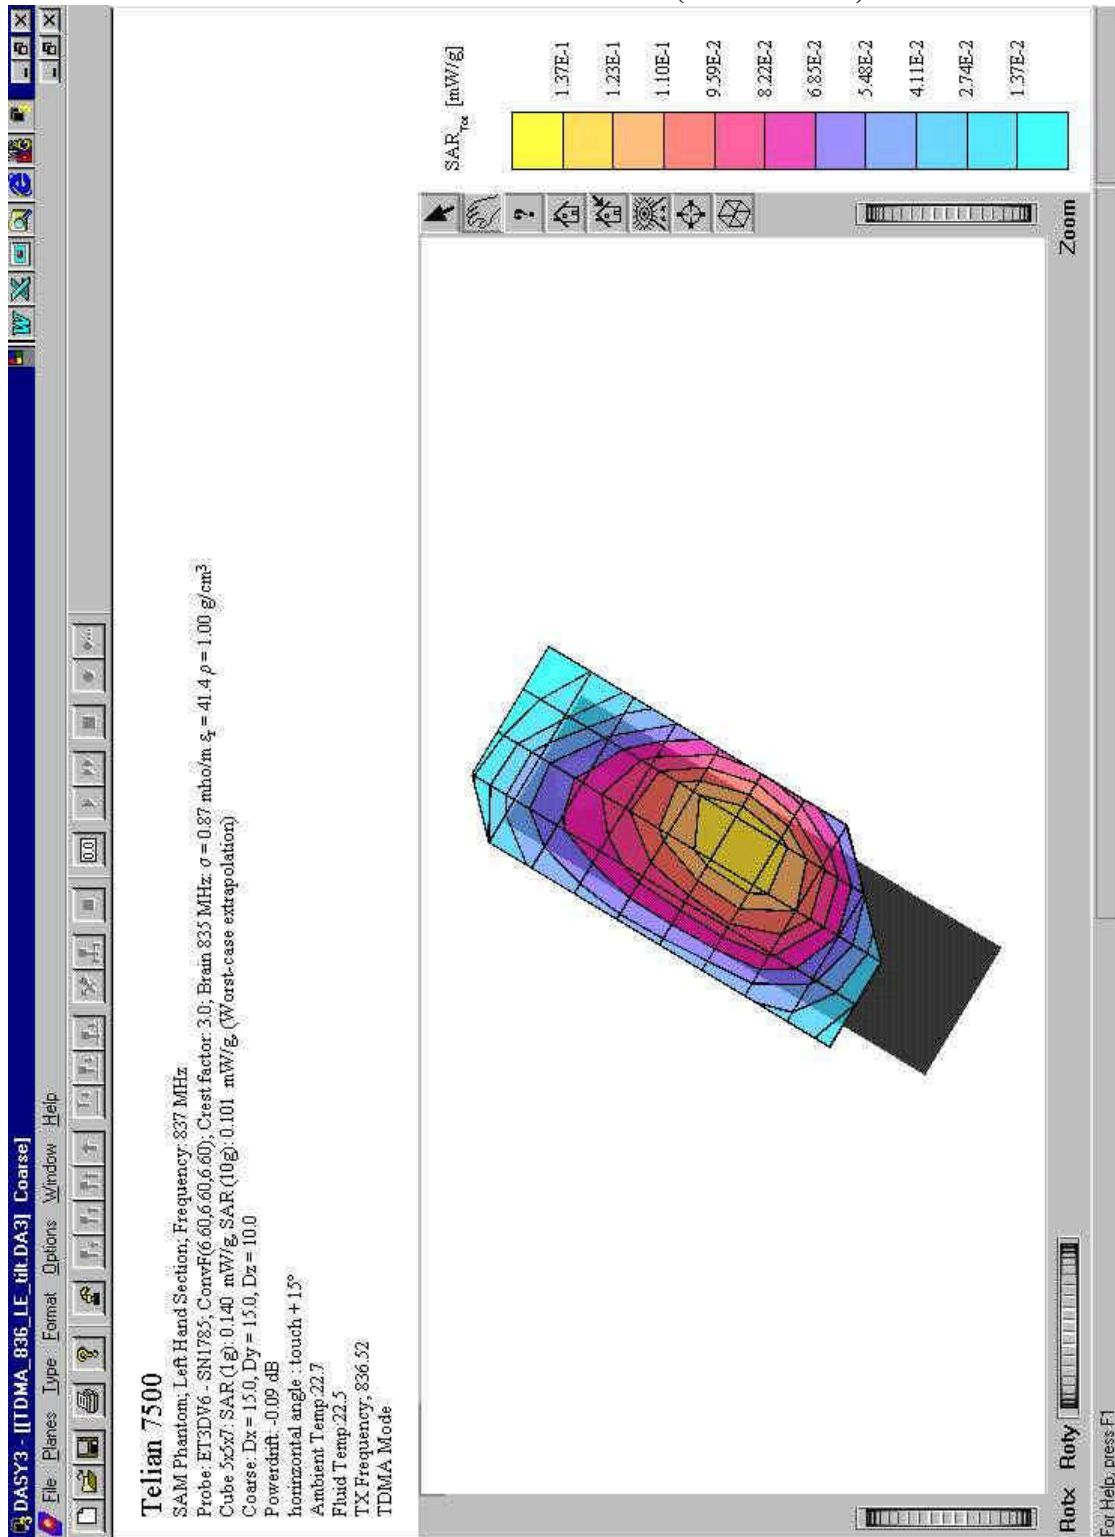

Telian Corporation, Model No: MTD 7500 Cellphone
FCC ID: NPQMTD7500

12.0 Graphical Test Results

Please note that the graphical visualization of the phone position onto the SAR distribution gives only limited information on the current distribution of the device, since the curvature of the head results in graphical distortion. Full information can only be obtained either by H-field scans in free space or SAR evaluation with a flat phantom.

AMPS Right Ear Tilt Position (Channel 384)

Telian Corporation, Model No: MTD 7500 Cellphone
 FCC ID: NPQMTD7500

AMPS Body Position (Channel 384)

Telian Corporation, Model No: MTD 7500 Cellphone
 FCC ID: NPQMTD7500

TDMA Left Ear Cheek Touch Position (Channel 384)

Telian Corporation, Model No: MTD 7500 Cellphone
 FCC ID: NPQMTD7500

TDMA Left Ear Tilt Position (Channel 384)

Telian Corporation, Model No: MTD 7500 Cellphone
 FCC ID: NPQMTD7500