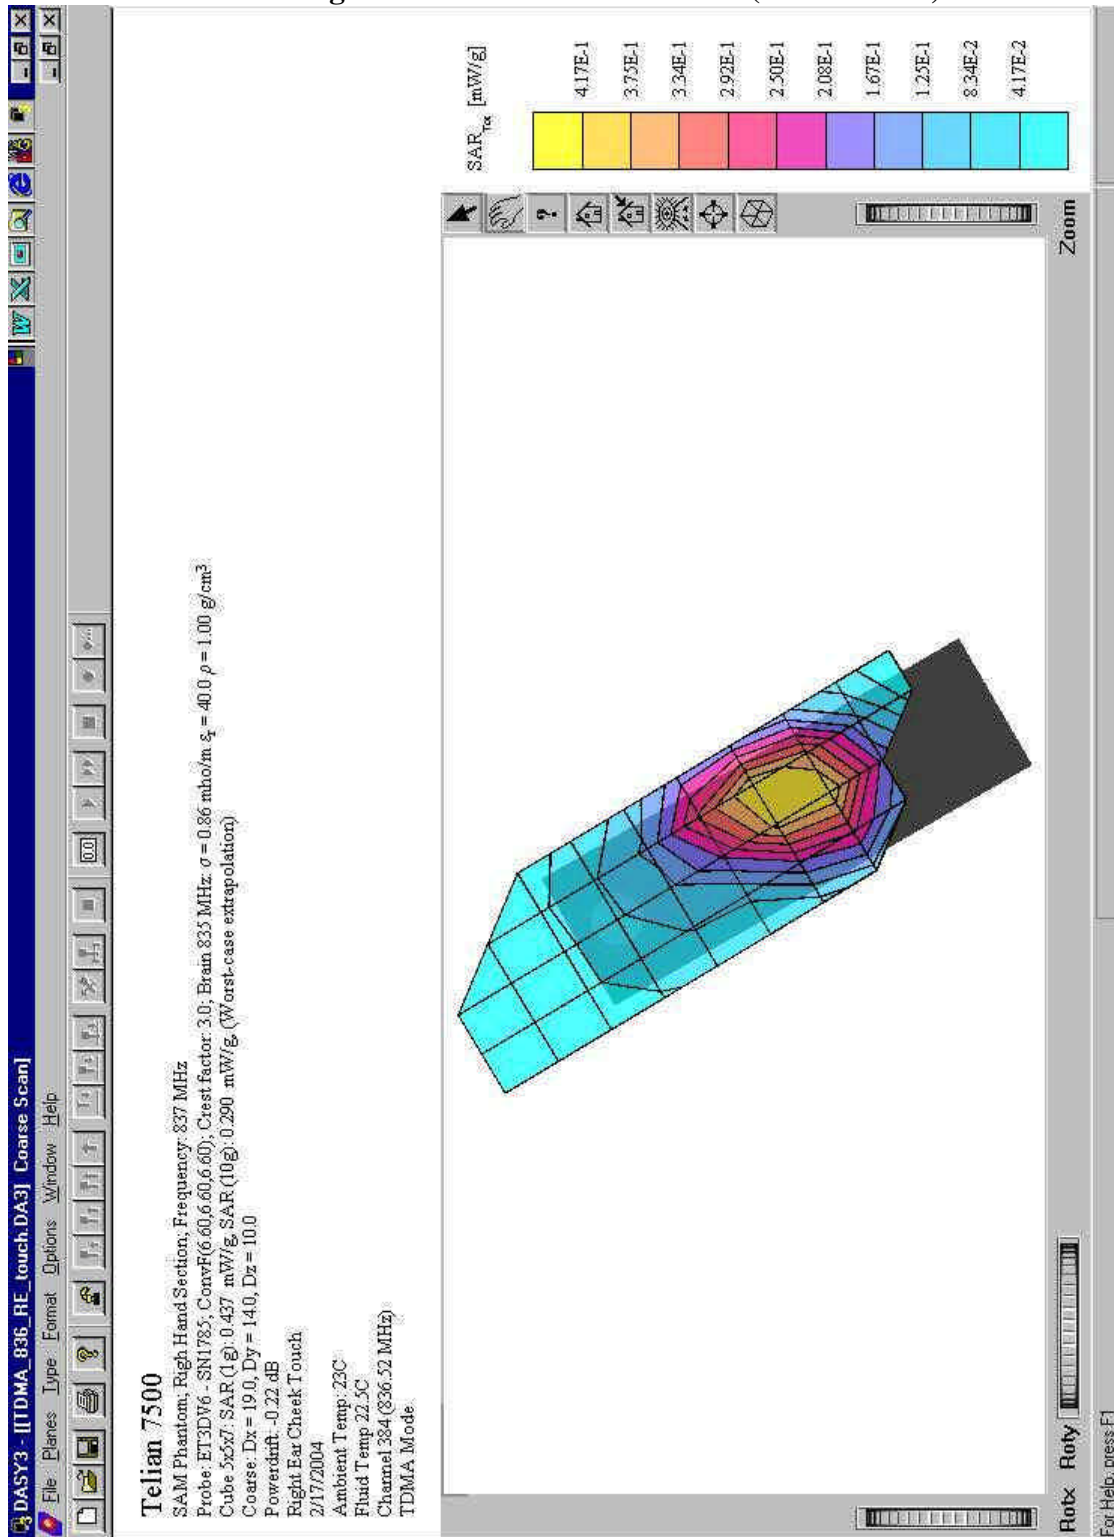

Telian Corporation, Model No: MTD 7500 Cellphone
FCC ID: NPQMTD7500

12.0 Graphical Test Results

Please note that the graphical visualization of the phone position onto the SAR distribution gives only limited information on the current distribution of the device, since the curvature of the head results in graphical distortion. Full information can only be obtained either by H-field scans in free space or SAR evaluation with a flat phantom.

TDMA Left Ear Cheek Touch Position (Channel 384)

Telian Corporation, Model No: MTD 7500 Cellphone
 FCC ID: NPQMTD7500

TDMA Left Ear Tilt Position (Channel 384)

Telian Corporation, Model No: MTD 7500 Cellphone
 FCC ID: NPQMTD7500

TDMA Right Ear Cheek Touch Position (Channel 384)

Telian Corporation, Model No: MTD 7500 Cellphone
 FCC ID: NPQMTD7500

TDMA Right Ear Tilt (Channel 384)

Telian Corporation, Model No: MTD 7500 Cellphone
 FCC ID: NPQMTD7500