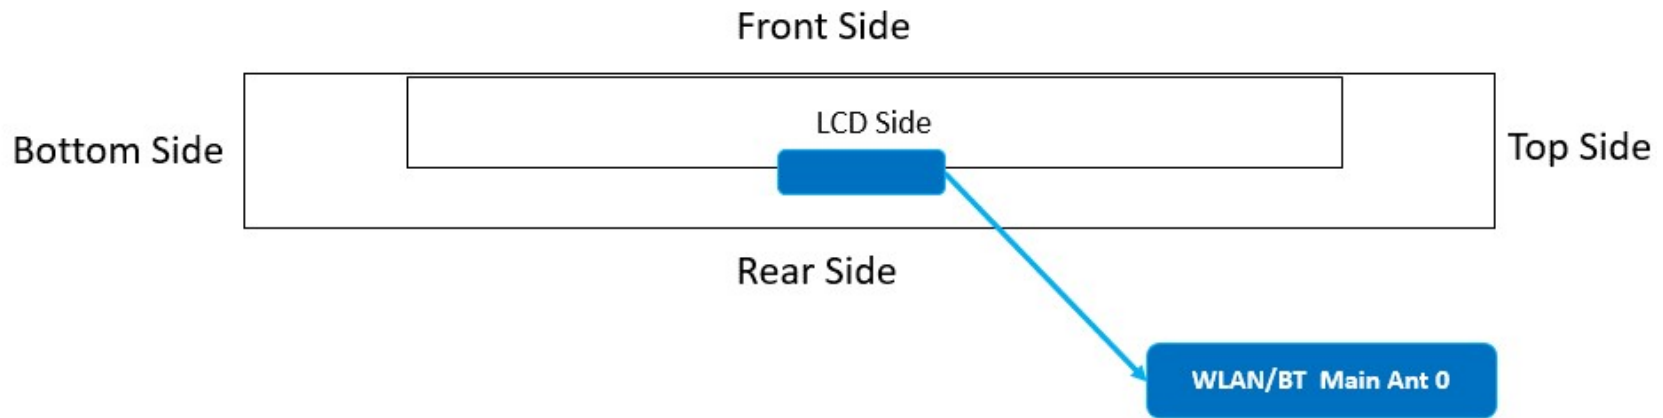

## **Photographs of EUT Setup and Antenna Location**

The photographs of EUT and setup for SAR testing are shown as follows.

<Front Face View> Tablet

Antenna	To Top Side	To Bottom Side	To Left Side	To Right Side
	(mm)	(mm)	(mm)	(mm)
WLAN Main Ant 0	91.64	86.59	155.38	3.52

<Right Side View> Tablet

Antenna	To Front Side	To Rear Side
	(mm)	(mm)
WLAN Main Ant 0	5.01	3.85

<Photographs of Body SAR Test Setup>

Rear Face of EUT Tested at 0 mm

Left Side of EUT Tested at 0 mm

Right Side of EUT Tested at 0 mm

Top Side of EUT Tested at 0 mm

Bottom Side of EUT Tested at 0 mm

**< Photographs of EUT With Holster Test Setup >**