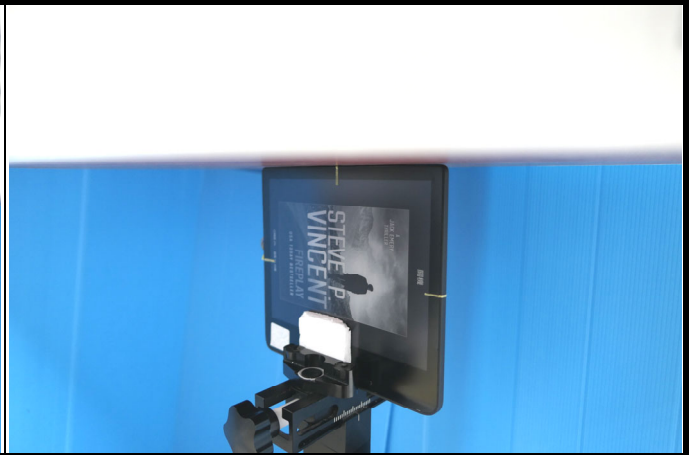

## **Photographs of EUT Setup and Antenna Location**

The photographs of EUT and setup for SAR testing are shown as follows.

<Front Face View> Tablet

Antenna	To Top Side	To Bottom Side	To Left Side	To Right Side
	(mm)	(mm)	(mm)	(mm)
WLAN Main Ant 0	91.64	86.59	155.38	3.52

<Right Side View> Tablet

Antenna	To Front Side	To Rear Side
	(mm)	(mm)
WLAN Main Ant 0	5.01	3.85

<Photographs of Body SAR Test Setup>

Rear Face of EUT Tested at 0 mm

Left Side of EUT Tested at 0 mm

Right Side of EUT Tested at 0 mm

Top Side of EUT Tested at 0 mm

Bottom Side of EUT Tested at 0 mm

**< Photographs of EUT With Holster Test Setup >**