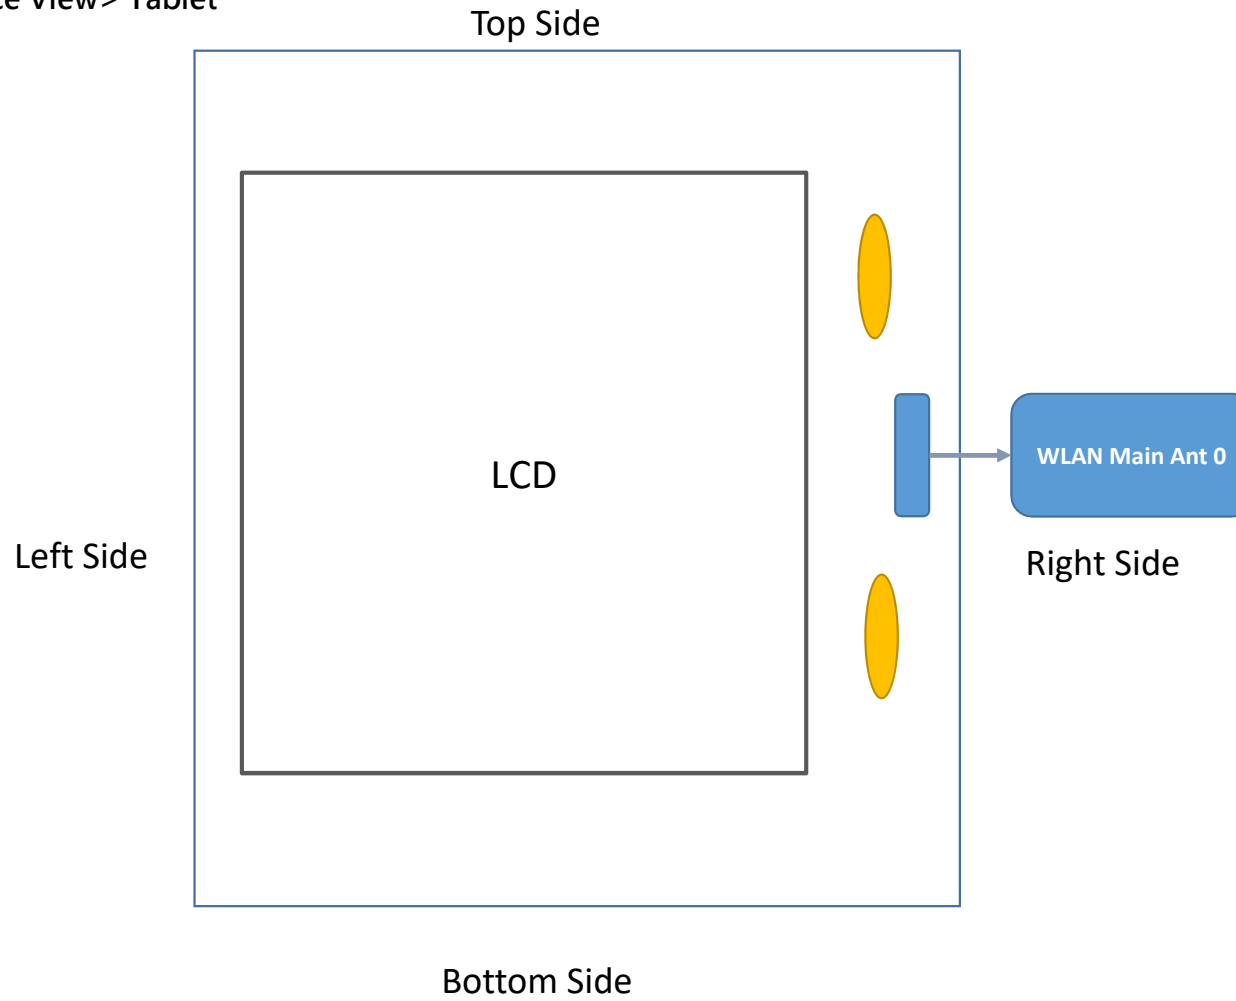

## **Photographs of EUT Setup and Antenna Location**

The photographs of EUT and setup for SAR testing are shown as follows.

<Front Face View> Tablet

Antenna	To Top Side	To Bottom Side	To Left Side	To Right Side
	(mm)	(mm)	(mm)	(mm)
WLAN Main Ant 0	91.64	86.59	155.38	3.52

<Right Side View> Tablet

Antenna	To Front Side	To Rear Side
	(mm)	(mm)
WLAN Main Ant 0	5.01	3.85

<Photographs of Body SAR Test Setup>

Rear Face of EUT Tested at 0 mm

Left Side of EUT Tested at 0 mm

Right Side of EUT Tested at 0 mm

Top Side of EUT Tested at 0 mm

Bottom Side of EUT Tested at 0 mm

**< Photographs of EUT With Holster Test Setup >**