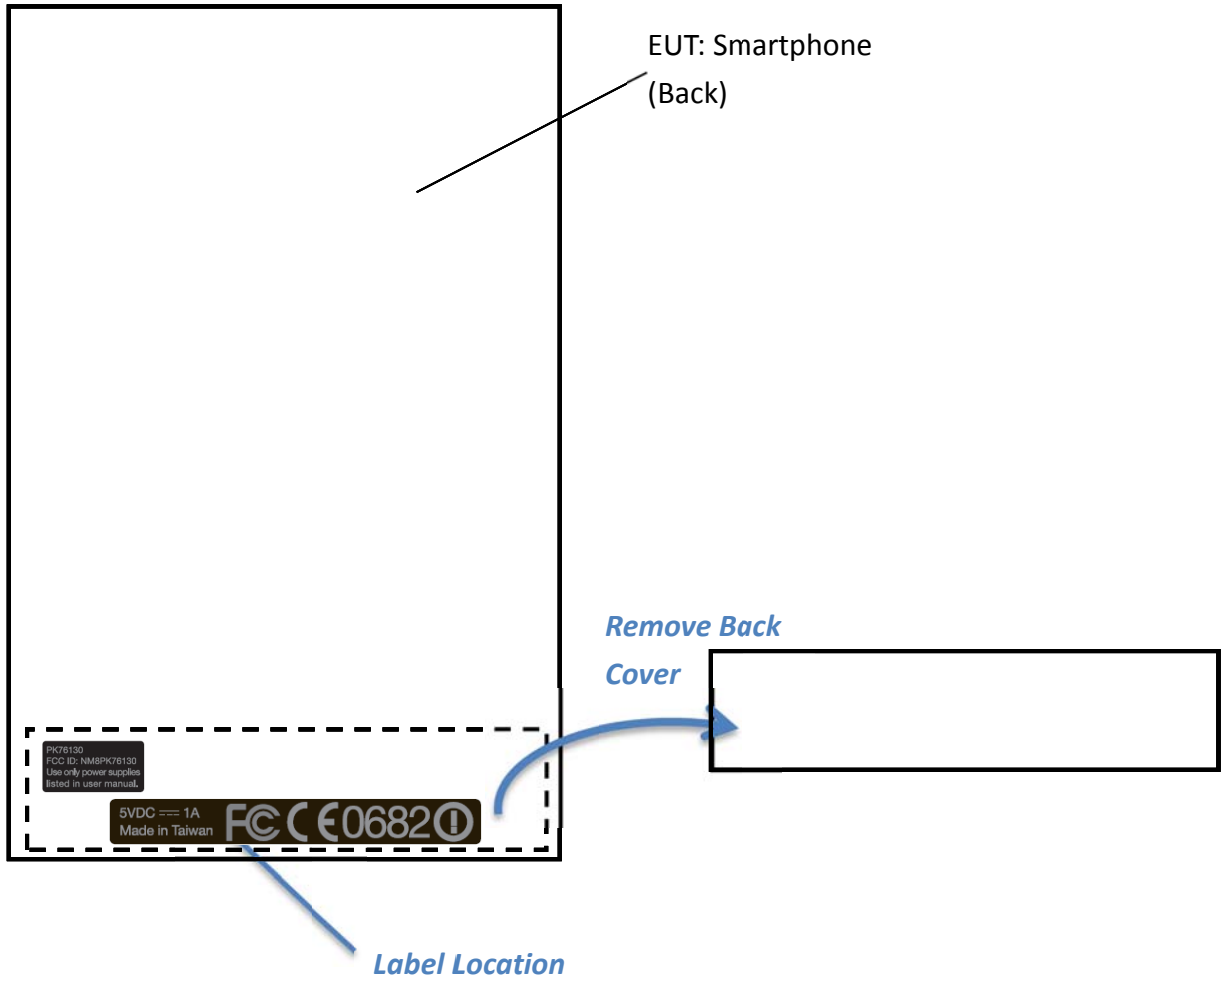

FCC ID: NM8PK76130

EUT: Smartphone
(Back)

*Remove Back
Cover*

Label Location