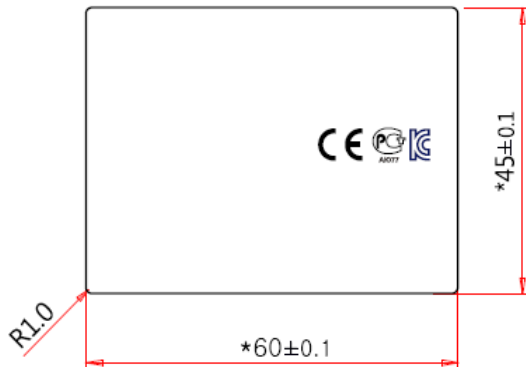

# 1. LABEL-RATING ( Material : Art Paper 90G + Laminating )

1) Size & Foam

2) Print Pattern

# 2. LABEL-PACKING ( Material : Art Paper 90G )

1) Size & Foam

2) Print Pattern

(The blue contents printed by the barcode print machine)

### 3. LABEL-CARTON ( Material : Art Paper 90G )