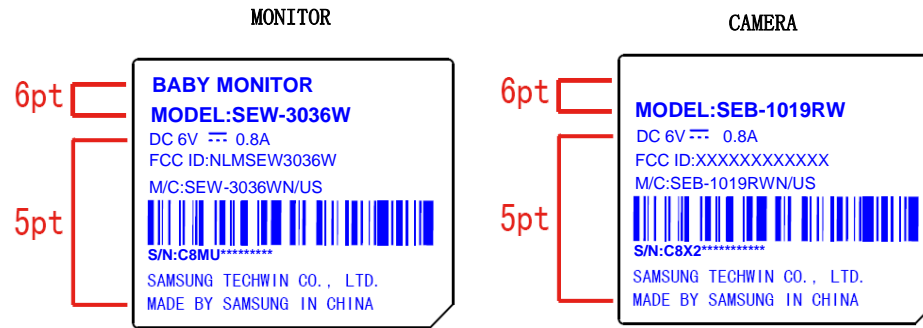

# 1. LABEL-RATING ( Material : Art Paper 90G + Laminating )

1) Size & Foam

2) Print Pattern

# 2. LABEL-PACKING ( Material : Art Paper 90G )

1) Size & Foam

2) Print Pattern

(The blue contents printed by the barcode print machine)

### 3. LABEL-CARTON ( Material : Art Paper 90G )