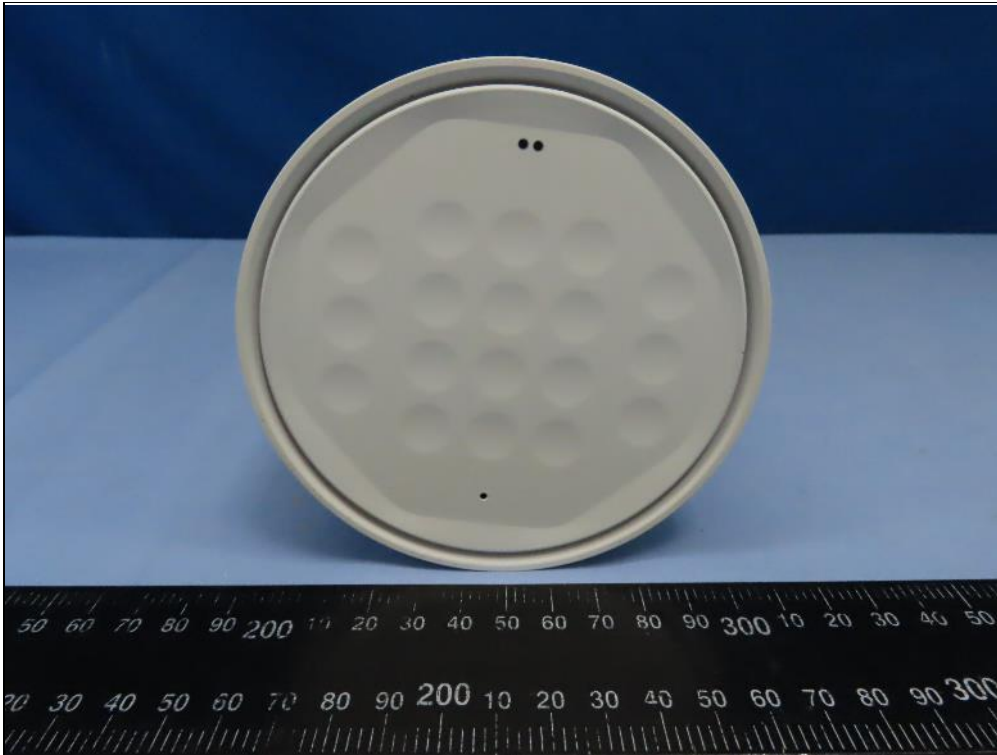

CONSTRUCTION PHOTOS OF EUT

Adapter 1 (Brand: ADT / Model: 1A101-1215-01)

Adapter 2 (Brand: ADT / Model: ML18-S120150-A1)