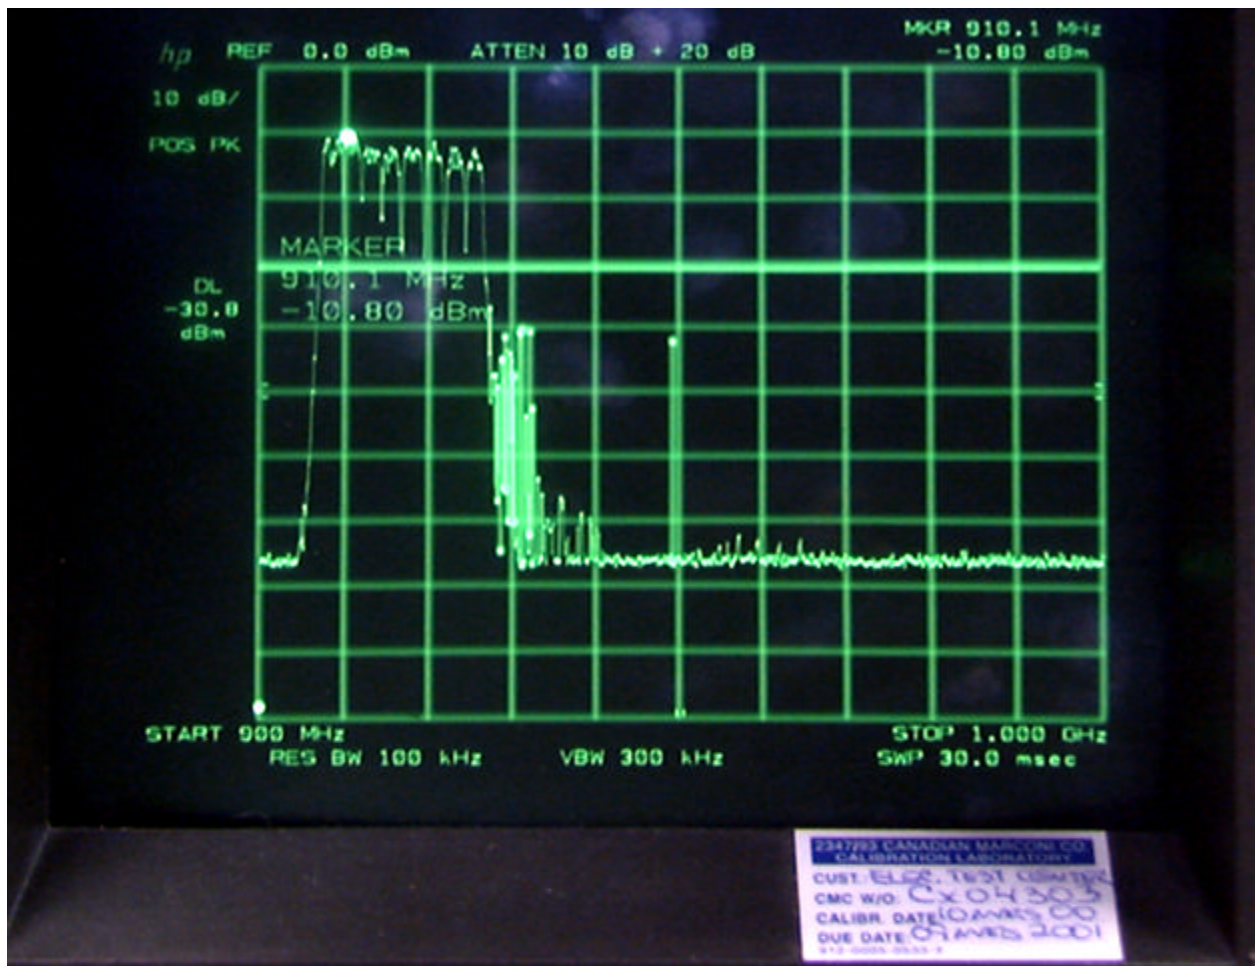

534783 CANADIAN METROLOGICAL
CALIBRATION LABORATORY

CUST. ELEC. TEST CENTER
CMC W/O. Cx 04303
CALIBR. DATE 04 MAR 2001
DUE DATE 04 MAR 2001
912-999-2622

534783 CANADIAN METROLOGICAL
CALIBRATION LABORATORY

CUST. ELEC. TEST CENTER
CMC W/O. Cx 04303
CALIBR. DATE 04 MAR 2001
DUE DATE 04 MAR 2001
912-999-2622

534793 CANADIAN MARRONING CO
CALIBRATION LABORATORY

CUST. ELGE TEST CENTER
CMC NO. Cx 04303
CALIBR. DATE 10/19/00
DUE DATE 07/19/01
510-999-9999