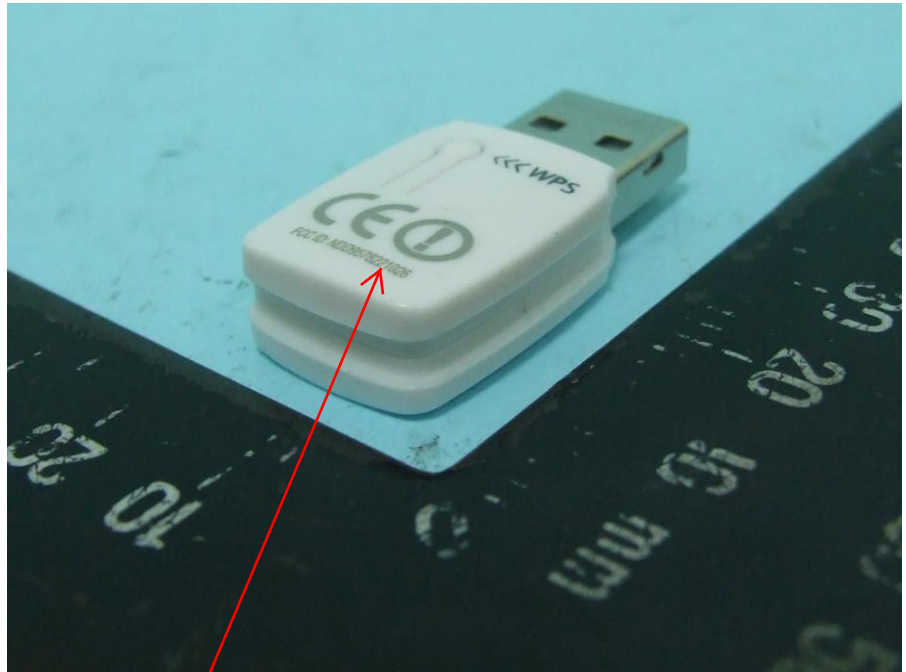

EW-7822GTN

SIZE:20X10mm

ΣDİMAX Model NO: EW-7822GTN

FCC ID:NDD9578221026 (See Caution in the Manual)

FC **CE** **!**

EW-7822 UAN
SIZE:20X10mm

ΣDİMAX Model NO: EW-7822UAN

FCC ID:NDD9578221026 (See Caution in the Manual)

FC **CE** **!**

FCC TEST REPORT

label location