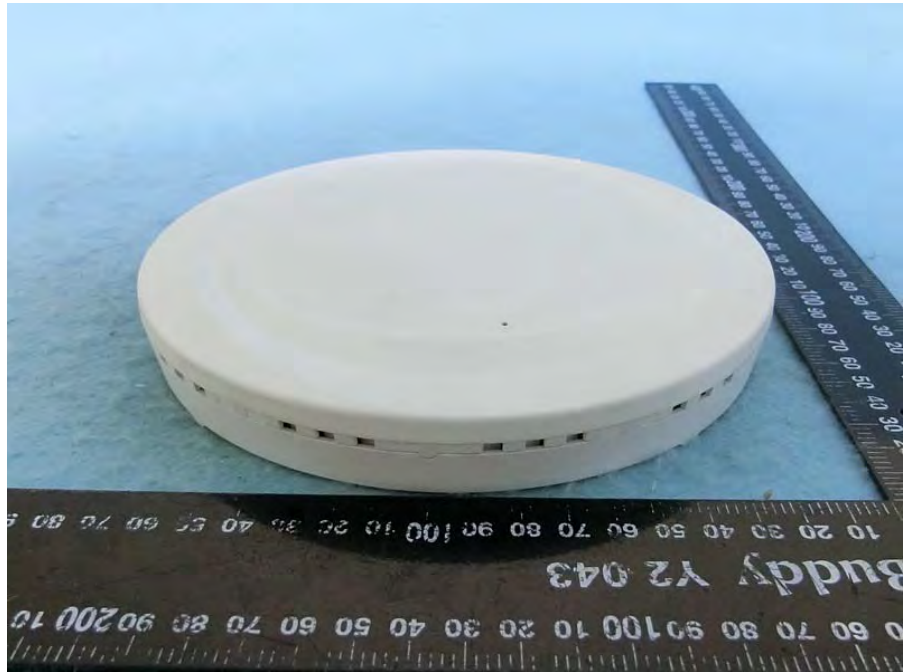

Brand Name: EDIMAX Model Name: EW-7479CAX, CAX1800

Adapter 1

Adapter 2

Plug  
(Use for Adapter 2)

RJ-45 cable (color: yellow)

RJ-45 cable (color: gray)

Ceiling Mount Bracket