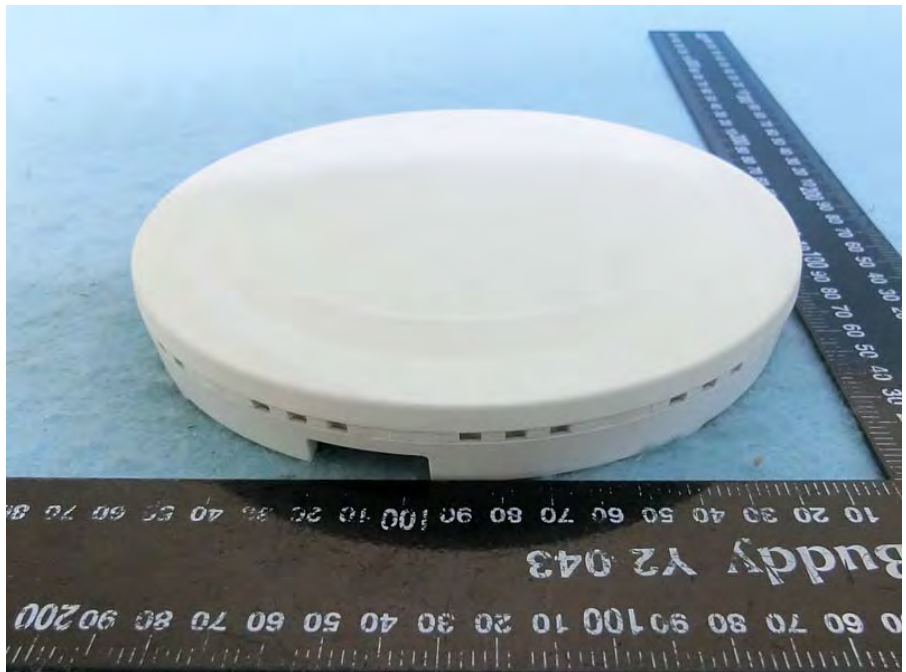

Brand Name: EDIMAX Model Name: EW-7479CAX, CAX1800

Adapter 1

Adapter 2

Plug  
(Use for Adapter 2)

RJ-45 cable (color: yellow)

RJ-45 cable (color: gray)

Ceiling Mount Bracket