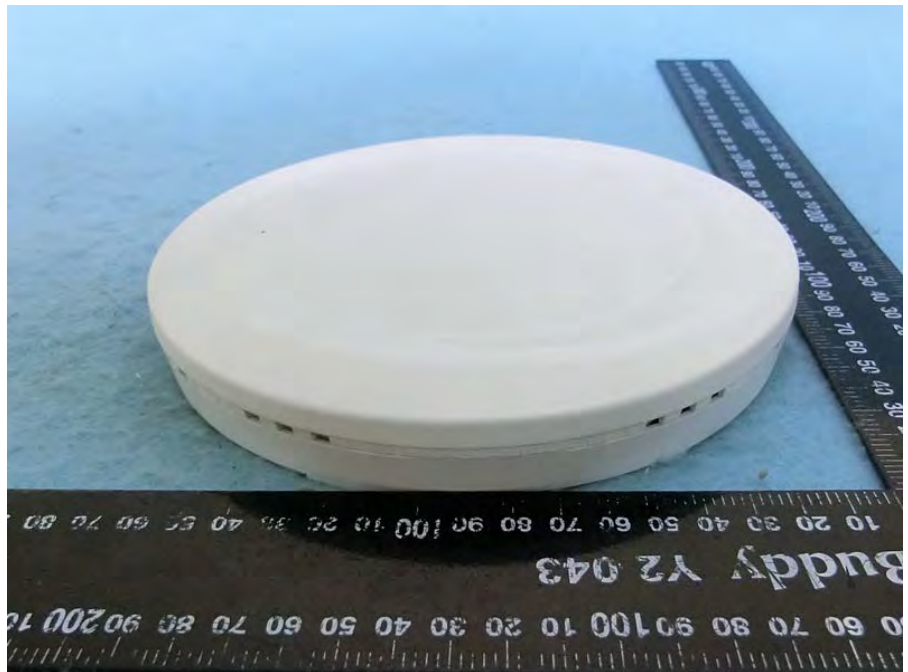

Brand Name: EDIMAX Model Name: EW-7479CAX, CAX1800

Adapter 1

Adapter 2

Plug  
(Use for Adapter 2)

RJ-45 cable (color: yellow)

RJ-45 cable (color: gray)

Ceiling Mount Bracket