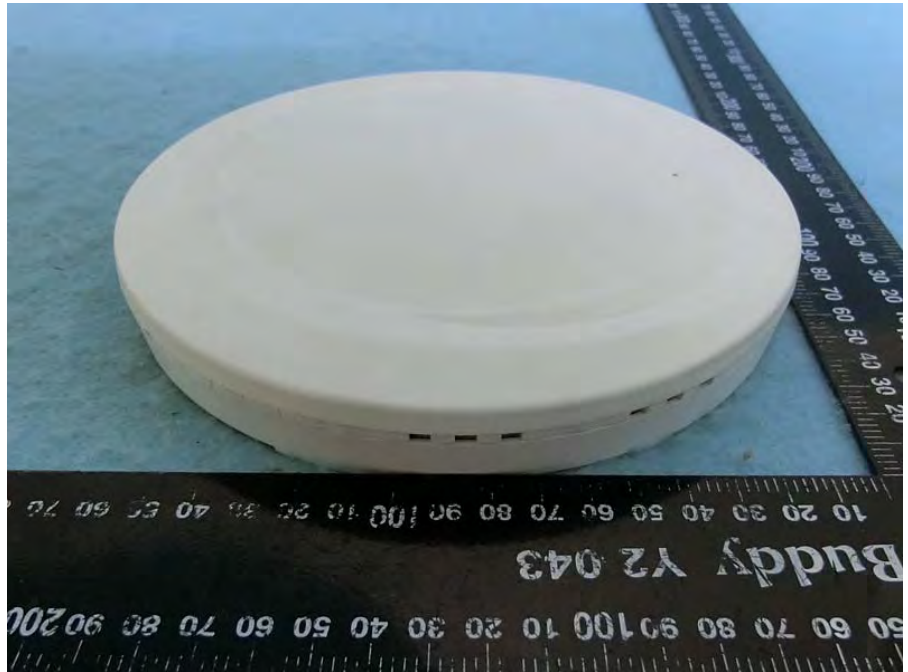

Brand Name: EDIMAX Model Name: EW-7479CAX, CAX1800

Adapter 1

Adapter 2

Plug  
(Use for Adapter 2)

RJ-45 cable (color: yellow)

RJ-45 cable (color: gray)

Ceiling Mount Bracket