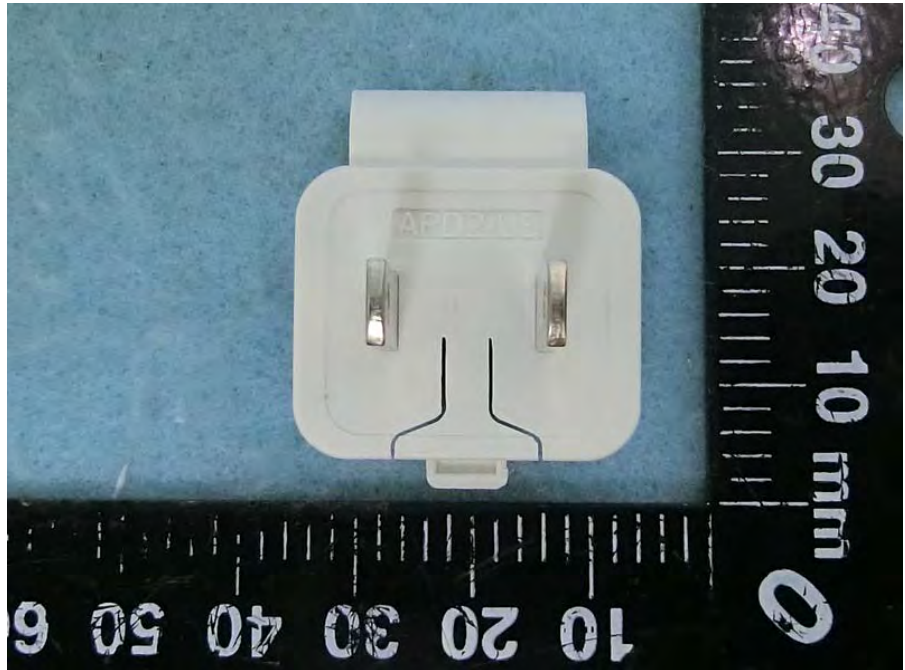

Brand Name: EDIMAX Model Name: EW-7479CAX, CAX1800

Adapter 1

Adapter 2

Plug  
(Use for Adapter 2)

RJ-45 cable (color: yellow)

RJ-45 cable (color: gray)

Ceiling Mount Bracket