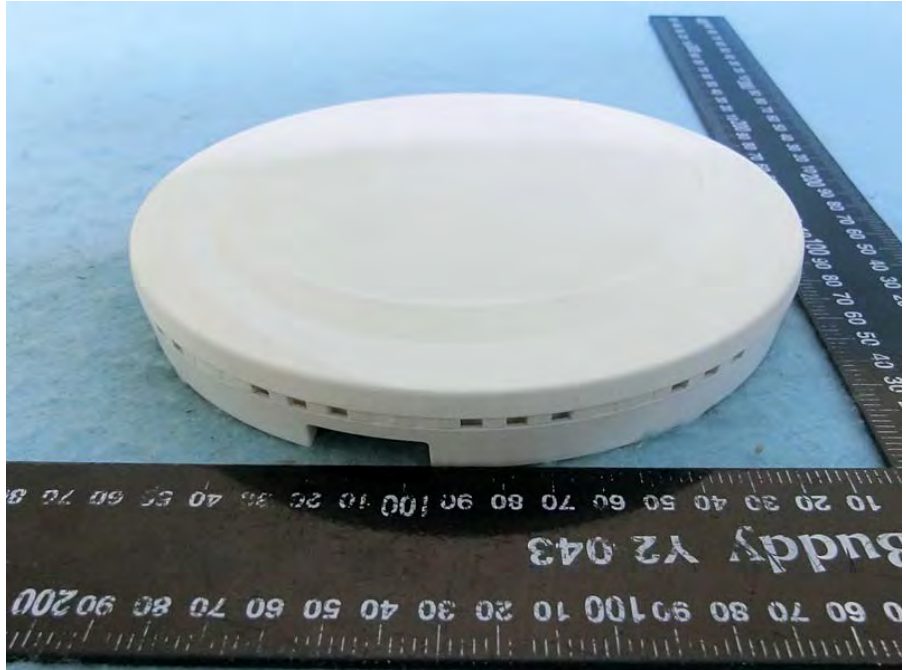

Brand Name: EDIMAX Model Name: EW-7479CAX, CAX1800

Adapter 1

Adapter 2

Plug  
(Use for Adapter 2)

RJ-45 cable (color: yellow)

RJ-45 cable (color: gray)

Ceiling Mount Bracket