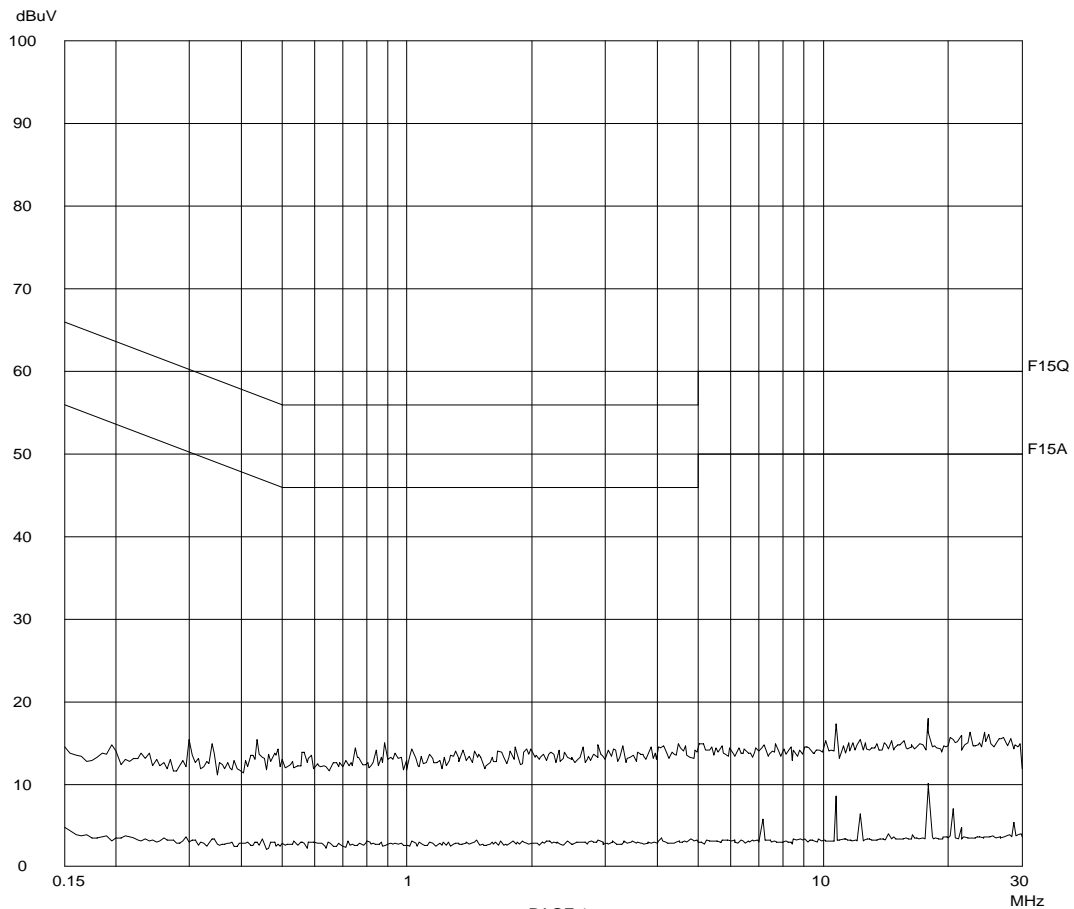

Tested By: Hong, Report No.: 06151701

Scan Settings (1 Range)

----- Frequencies -----			----- Receiver Settings -----					
Start	Stop	Step	IF BW	Detector	M-Time	Atten	Preamp	OpRge
150k	30M	5k	10k	PK+AV	10ms	AUTO	LN OFF	60dB

Final Measurement: x QP / + AV

Meas Time: 1 s
 Subranges: 16
 Acc Margin: 20dB

Transducer No.	Start	Stop	Name
2 1	9k	30M	EW0699
12	9k	30M	EW0192

Report No.: 06151701
Talk Mode
Model: KX-TG2120 (Version 1)

Tested By:Hong, **Report No.:**06151701

Scan Settings (1 Range)

|----- Frequencies -----||----- Receiver Settings -----|

Start	Stop	Step	IF BW	Detector	M-Time	Atten	Preamp	OpRge
150k	30M	5k	10k	PK+AV	10ms	AUTO	LN OFF	60dB

Final Measurement Results:

no Results