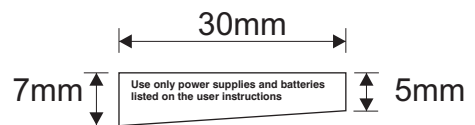

AC1300  
FCC/CE  
Rev.2  
09/15/2015

AC1300  
FCC/CE  
Rev.2  
09/15/2015

for Canada

AC1320  
FCC/CE  
Rev.1  
09/15/2015

Emboss  
Rubber color  
Cool Gray 6C

AC1320  
FCC/CE  
Rev.1  
09/15/2015

for Canada