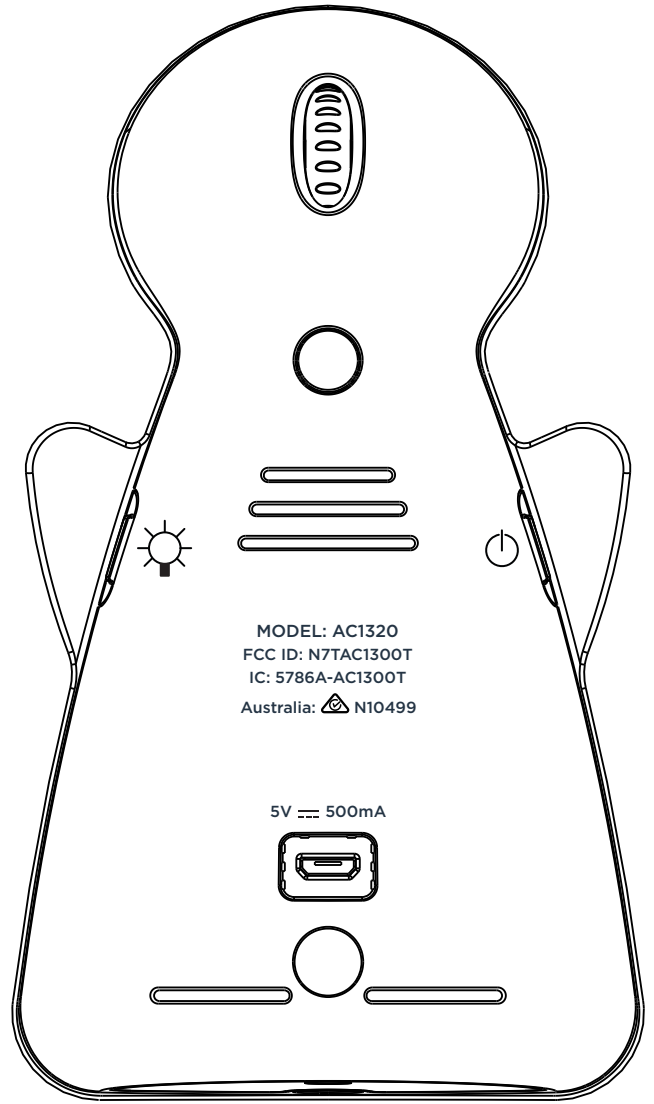

AC1300  
FCC/CE  
Rev.2  
09/15/2015

AC1300  
FCC/CE  
Rev.2  
09/15/2015

for Canada

AC1320  
FCC/CE  
Rev.1  
09/15/2015

Emboss  
Rubber color  
Cool Gray 6C

AC1320  
FCC/CE  
Rev.1  
09/15/2015

for Canada