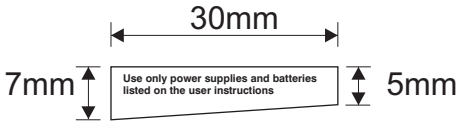

AC1300  
FCC/CE  
Rev.2  
09/15/2015

AC1300  
FCC/CE  
Rev.2  
09/15/2015

for Canada

AC1320  
FCC/CE  
Rev.1  
09/15/2015

Emboss  
Rubber color  
Cool Gray 6C

AC1320  
FCC/CE  
Rev.1  
09/15/2015

for Canada