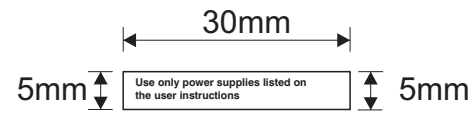

AC1300  
FCC/CE  
Rev.2  
09/15/2015

AC1300  
FCC/CE  
Rev.2  
09/15/2015

for Canada

AC1320  
FCC/CE  
Rev.1  
09/15/2015

Emboss  
Rubber color  
Cool Gray 6C

AC1320  
FCC/CE  
Rev.1  
09/15/2015

for Canada