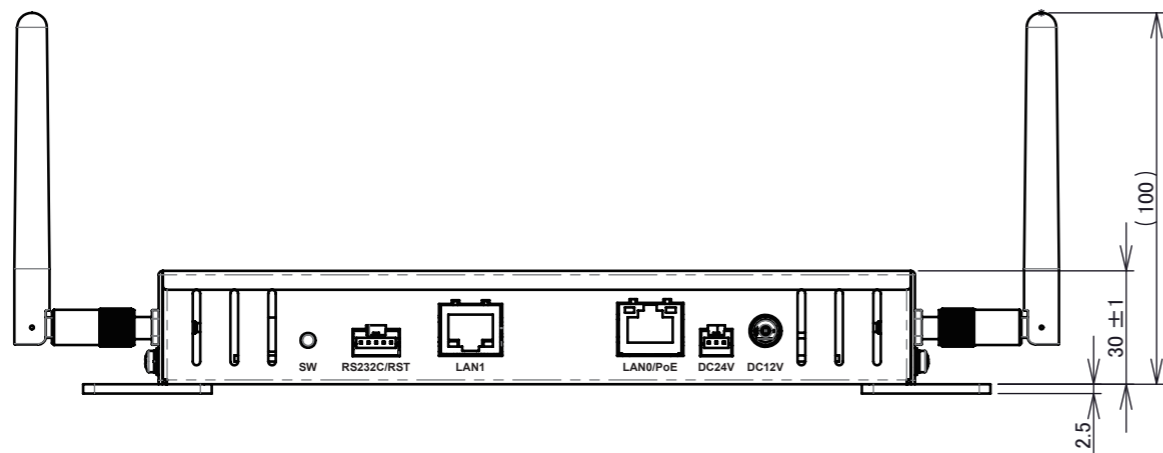

Confidential

Compliance of RoHS (EU)2015/863
(RoHS (EU)2015/863 対応の事)

△x								FINISH	
△x								MATERIAL	
△x								SCALE	1:2 SHEET 1/1 SIZE A3
△x								TITLE	Outside Drawing
△x								DWG No.	KG102751XX
FIRST EDITION	2023.07.04	T.Kimoto	T.Minobe	M.Kawabata					
REVISION	DATE	DESIGNED	CHECKED	APPROVED	IMPROVEMENT				