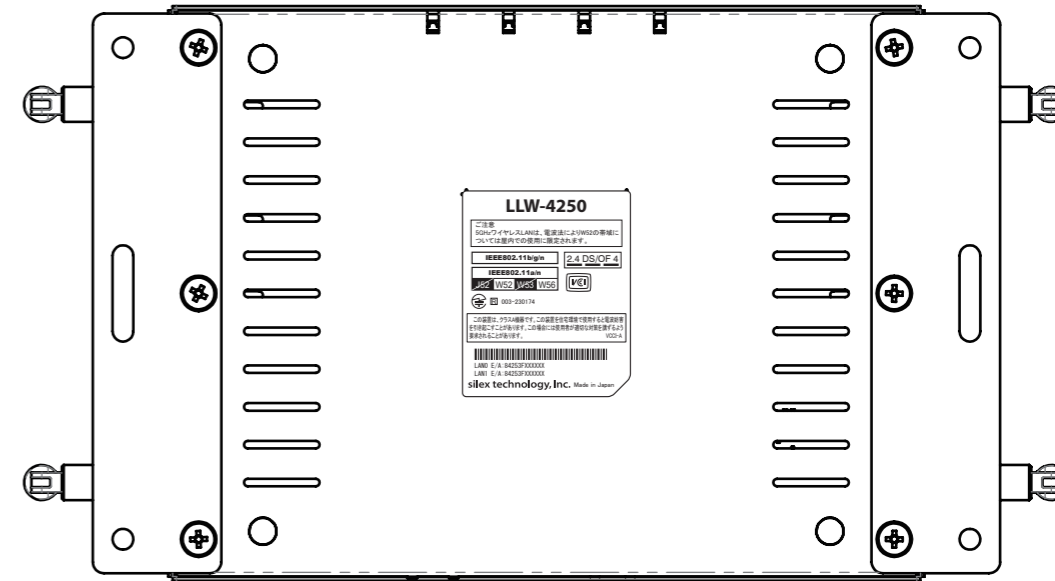

Confidential

Compliance of RoHS (EU)2015/863
(RoHS (EU)2015/863 対応の事)

△x								FINISH	
△x								MATERIAL	
△x								SCALE	1:2 SHEET 1/1 SIZE A3
△x								TITLE	Outside Drawing
△x								DWG No.	KG102751XX
FIRST EDITION	2023.07.04	T.Kimoto	T.Minobe	M.Kawabata					
REVISION	DATE	DESIGNED	CHECKED	APPROVED	IMPROVEMENT				