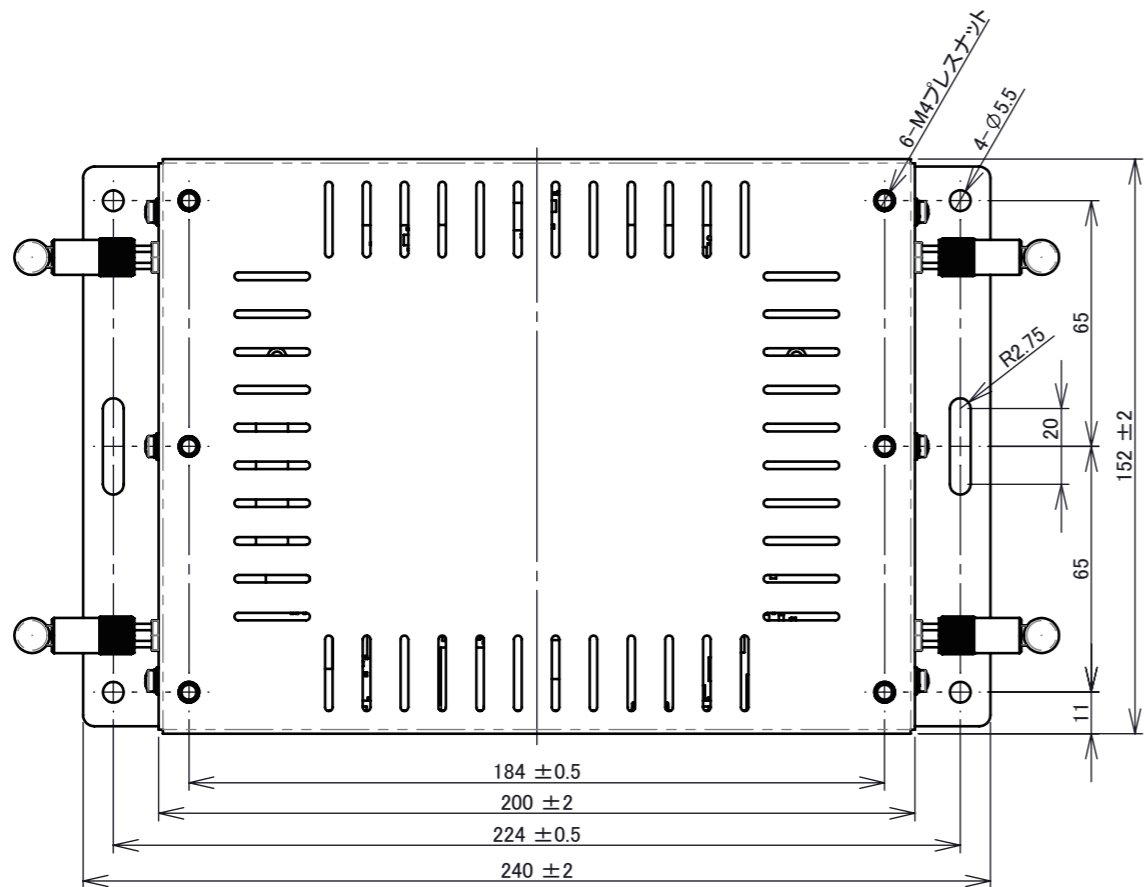

Confidential

Compliance of RoHS (EU)2015/863
(RoHS (EU)2015/863 対応の事)

△x								FINISH	
△x								MATERIAL	
△x								SCALE	1:2 SHEET 1/1 SIZE A3
△x								TITLE	Outside Drawing
△x								DWG No.	KG102751XX
FIRST EDITION	2023.07.04	T.Kimoto	T.Minobe	M.Kawabata					
REVISION	DATE	DESIGNED	CHECKED	APPROVED	IMPROVEMENT				