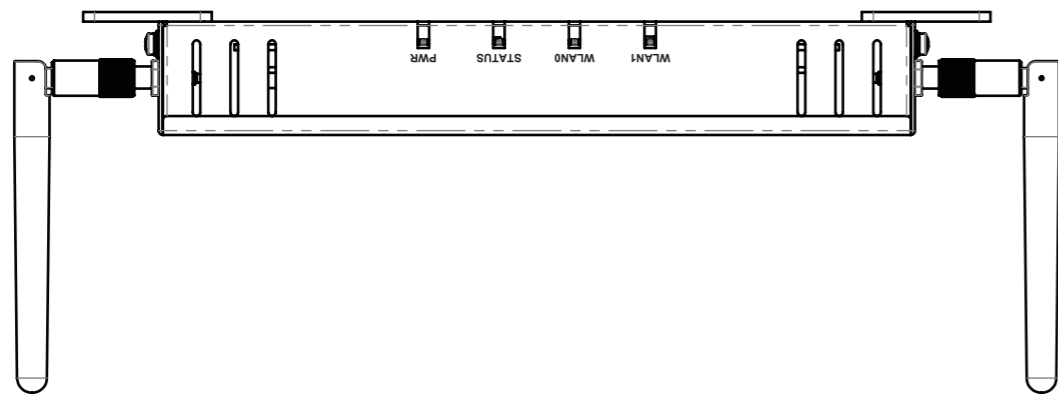

Confidential

Compliance of RoHS (EU)2015/863
(RoHS (EU)2015/863 対応の事)

△x								FINISH	
△x								MATERIAL	
△x								SCALE	1:2 SHEET 1/1 SIZE A3
△x								TITLE	Outside Drawing
△x								DWG No.	KG102751XX
FIRST EDITION	2023.07.04	T.Kimoto	T.Minobe	M.Kawabata					
REVISION	DATE	DESIGNED	CHECKED	APPROVED	IMPROVEMENT				