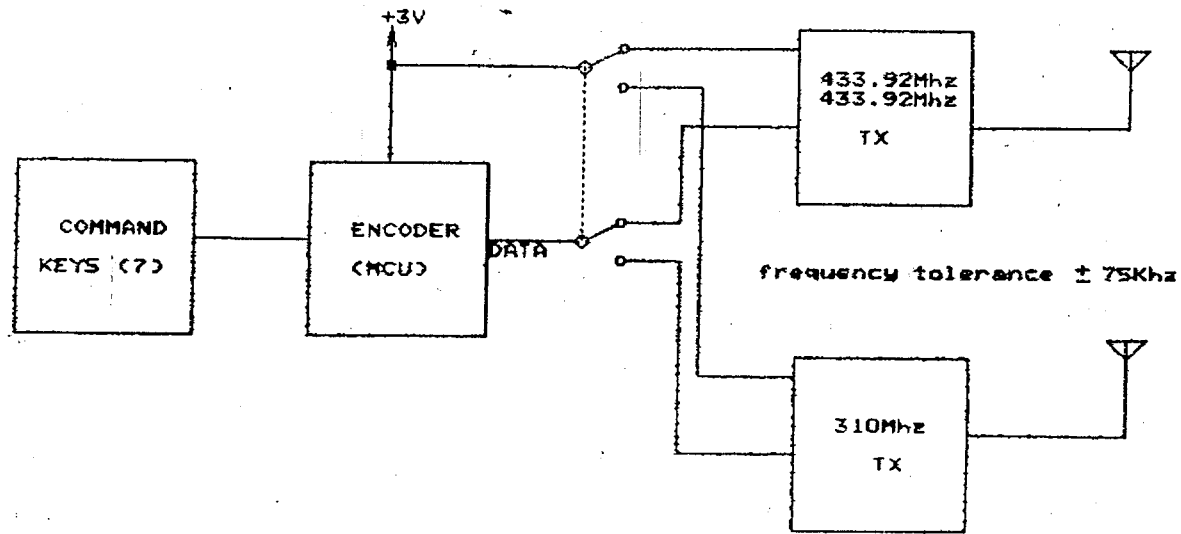

### REMOTE CONTROL RECEIVER BLOCK DIAGRAM

Remark: Frequency 175KHz.

FA  
19 OCT 2001

Size Document Number	REV
A	CPE RX
Date: October 17, 2001	Sheet 07

1/2

REV D

REMOTE CONTROL TX BLOCK DIAGRAM

Remark: Frequency  $\pm 75\text{KHz}$

Size	Document Number	REV
A	TX BLOCK	
Date:	October 17, 2001	Sheet of

2/2