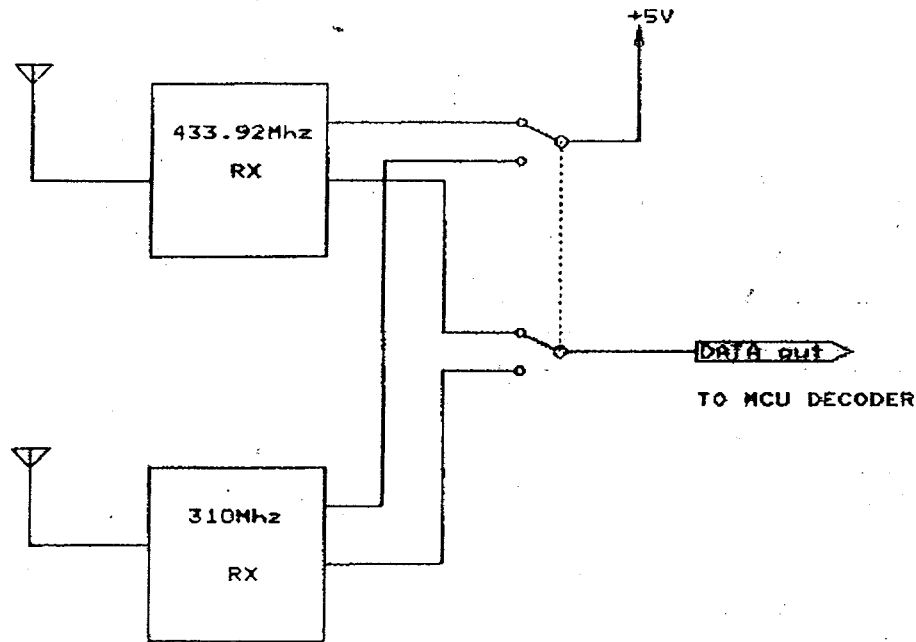

### REMOTE CONTROL RECEIVER BLOCK DIAGRAM

Remark: Frequency 175KHz.

FA  
19 OCT 2001

Size Document Number	REV
A	CPE RX
Date: October 17, 2001	Sheet 07

1/2

REV D

REMOTE CONTROL TX BLOCK DIAGRAM

Remark: Frequency  $\pm 75\text{KHz}$

Size	Document Number	REV
A	TX BLOCK	
Date:	October 17, 2001	Sheet of

2/2