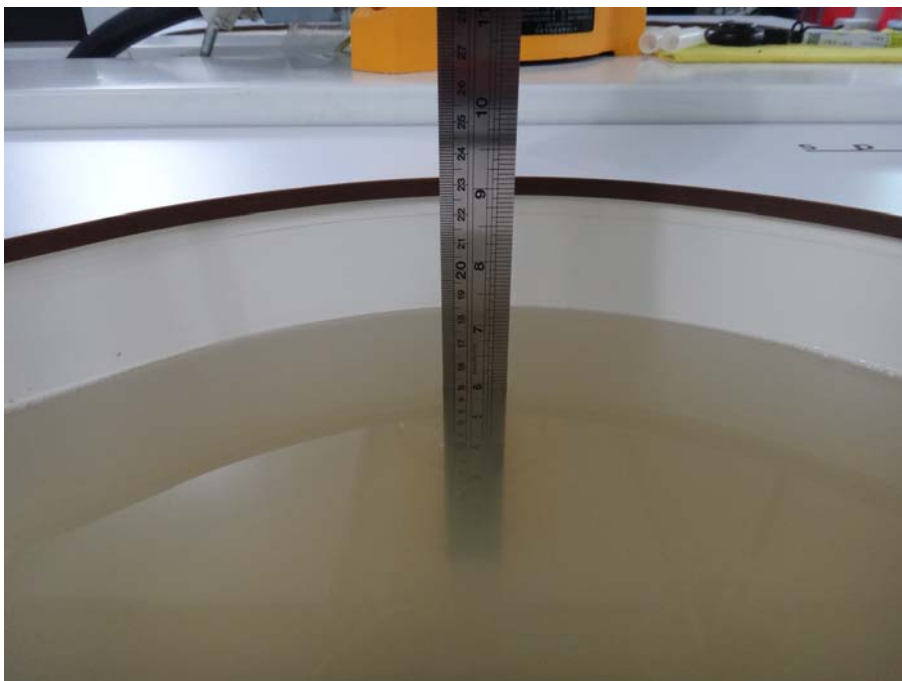

EUT Top_PAD Mode (Main Antenna)

EUT Top_PAD Mode (Aux Antenna)

Depth of the liquid in the phantom-Zoom In (2.4GHz)

Depth of the liquid in the phantom-Zoom In (5GHz)

Note: The positions used in the measurements were according to IEEE 1528-2013.