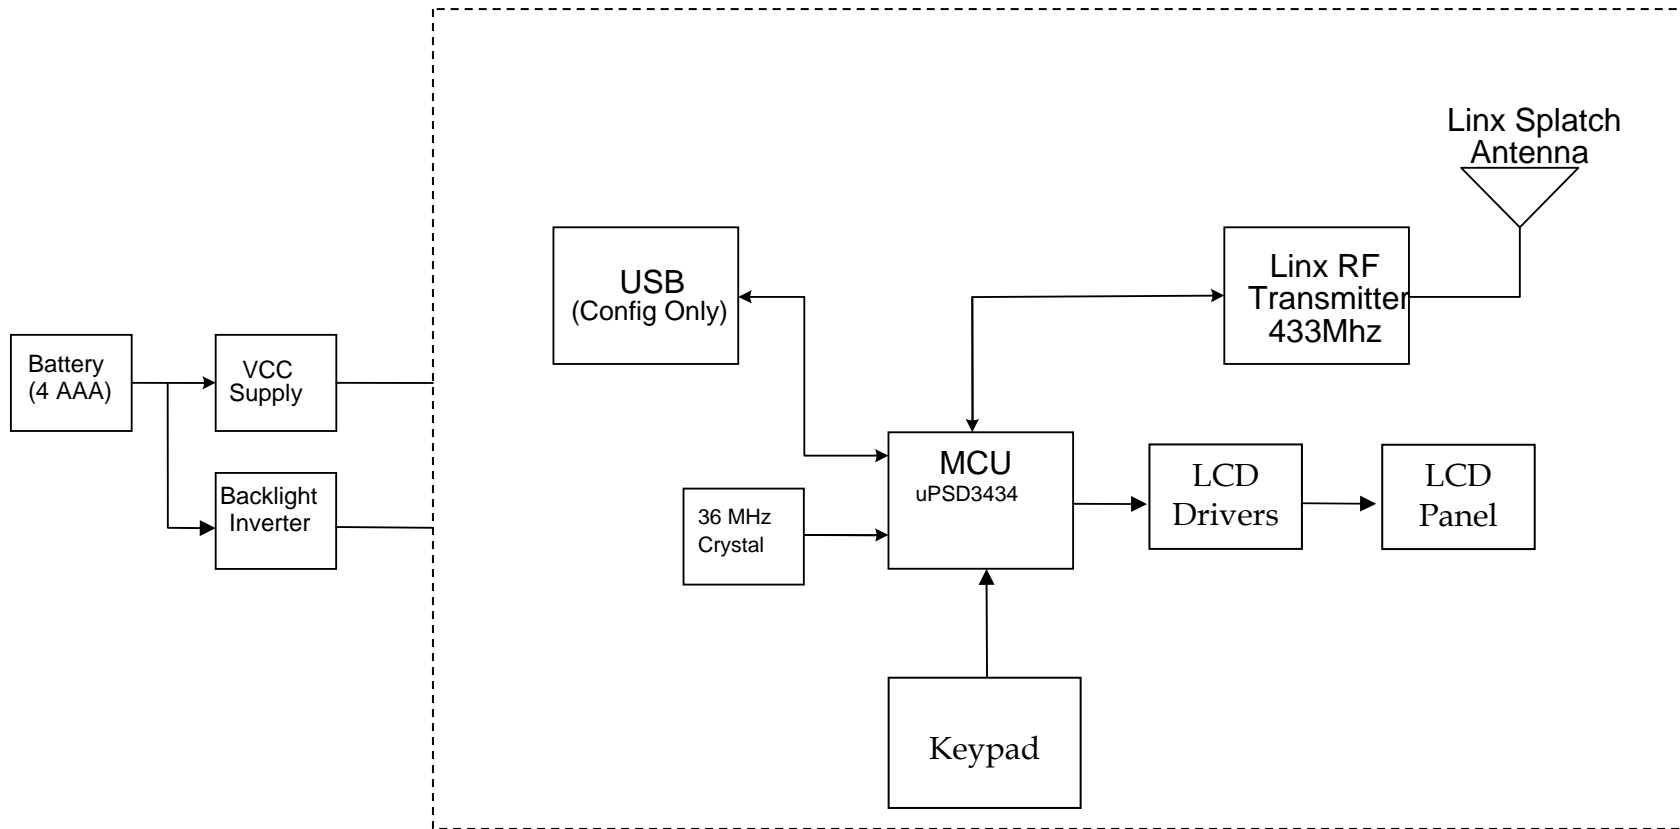

Remote Technologies Incorporated

TheaterTouch System Controller

Block/Signal Diagram

433 MHz

Remote Technologies Incorporated

TheaterTouch System Controller

RF Block/Signal Diagram

433 MHz