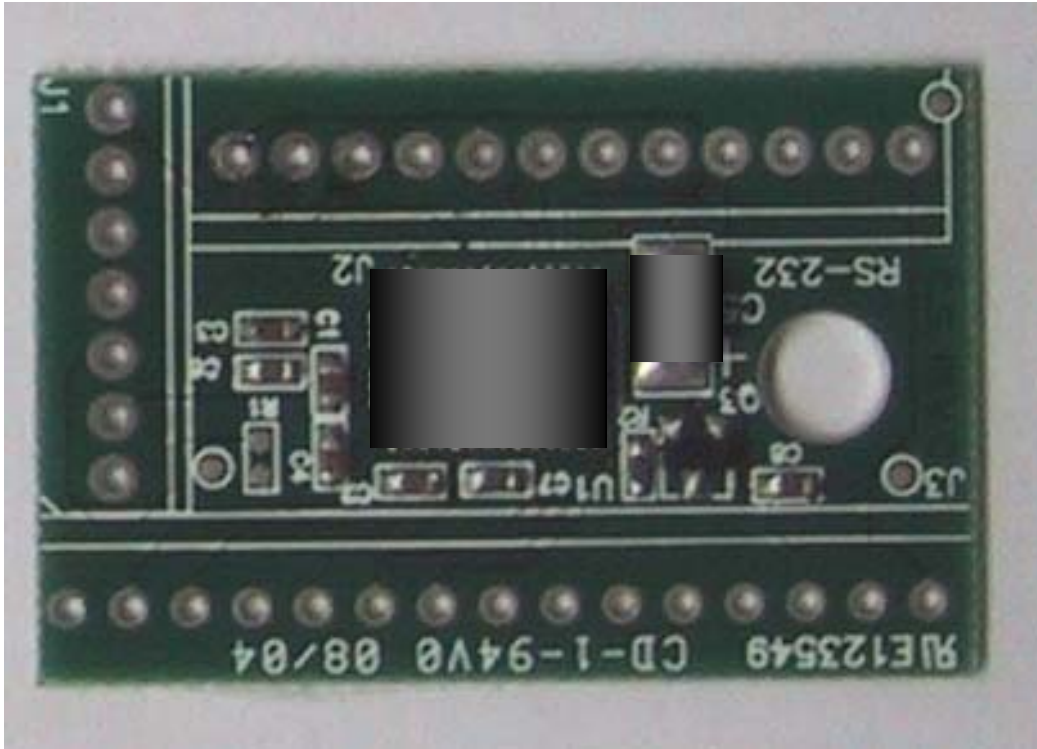

INTERNAL PHOTOGRAPHS

This document contains 19 photographs.
The same main PCB shown in Photograph No.3 is used in four EUT models:
IRRIWISE-TRANS. & ANT ONE WTR METER 151
IRRIWISE-TRANS. & ANT WEATHER STATION 151
IRRIWISE-TRANS. & ANT FOR GROPOINT 151
IRRIWISE-TRANS. & ANT FOR TENSIO 151

Photograph No.1
IRRIWISE-TRANS. & ANT ONE WTR METER 151
Internal view

Photograph No.2
IRRIWISE-TRANS. & ANT ONE WTR METER 151
Internal view

Photograph No.3
IRRIWISE-TRANS. & ANT ONE WTR METER 151
Main PCB first side view

Photograph No.4
IRRIWISE-TRANS. & ANT ONE WTR METER 151
Main PCB second side view

Photograph No.5
IRRIWISE-TRANS. & ANT WEATHER STATION 151
Internal view

Photograph No.6
IRRIWISE-TRANS. & ANT WEATHER STATION 151
Main PCB with the daughter board first side view

Photograph No.7
IRRIWISE-TRANS. & ANT WEATHER STATION 151
Main PCB second side view

Photograph No.8
IRRIWISE-TRANS. & ANT WEATHER STATION 151
Daughter board top view

Photograph No.9
IRRIWISE-TRANS. & ANT WEATHER STATION 151
Daughter board bottom view