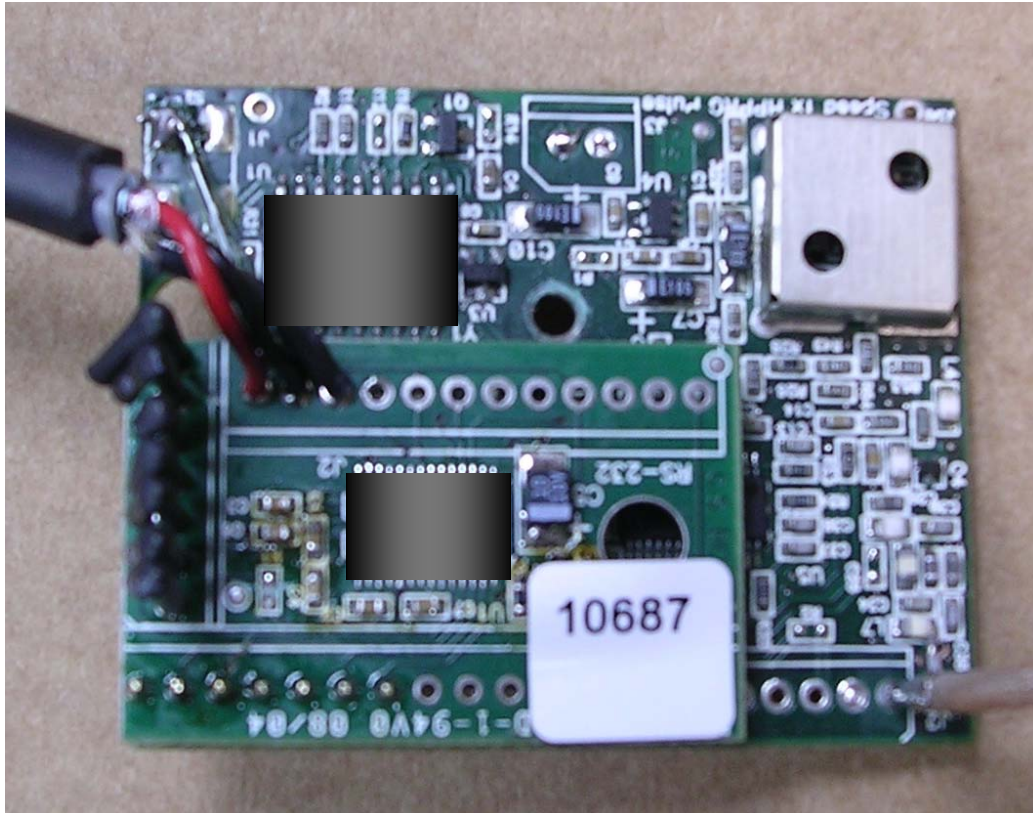

INTERNAL PHOTOGRAPHS

This document contains 19 photographs.
The same main PCB shown in Photograph No.3 is used in four EUT models:
IRRIWISE-TRANS. & ANT ONE WTR METER 151
IRRIWISE-TRANS. & ANT WEATHER STATION 151
IRRIWISE-TRANS. & ANT FOR GROPOINT 151
IRRIWISE-TRANS. & ANT FOR TENSIO 151

Photograph No.1
IRRIWISE-TRANS. & ANT ONE WTR METER 151
Internal view

Photograph No.2
IRRIWISE-TRANS. & ANT ONE WTR METER 151
Internal view

Photograph No.3
IRRIWISE-TRANS. & ANT ONE WTR METER 151
Main PCB first side view

Photograph No.4
IRRIWISE-TRANS. & ANT ONE WTR METER 151
Main PCB second side view

Photograph No.5
IRRIWISE-TRANS. & ANT WEATHER STATION 151
Internal view

Photograph No.6
IRRIWISE-TRANS. & ANT WEATHER STATION 151
Main PCB with the daughter board first side view