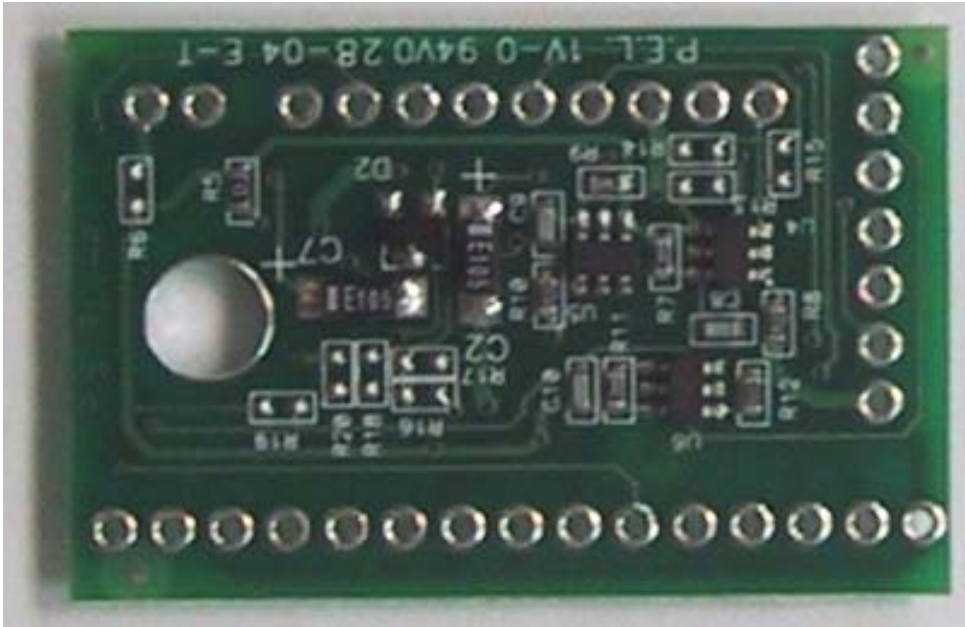

Photograph No.10
IRRIWISE-TRANS. & ANT FOR GROPOINT 151
Internal view

Photograph No.11
IRRIWISE-TRANS. & ANT FOR GROPOINT 151
Main PCB with the daughter board first side view

Photograph No.12
IRRIWISE-TRANS. & ANT FOR GROPOINT 151
Main PCB second side view

Photograph No.13
IRRIWISE-TRANS. & ANT FOR GROPOINT 151
Daughter board top view

Photograph No.14
IRRIWISE-TRANS. & ANT FOR GROPOINT 151
Daughter board bottom view

Photograph No.15
IRRIWISE-TRANS. & ANT FOR TENSIO 151
Internal view