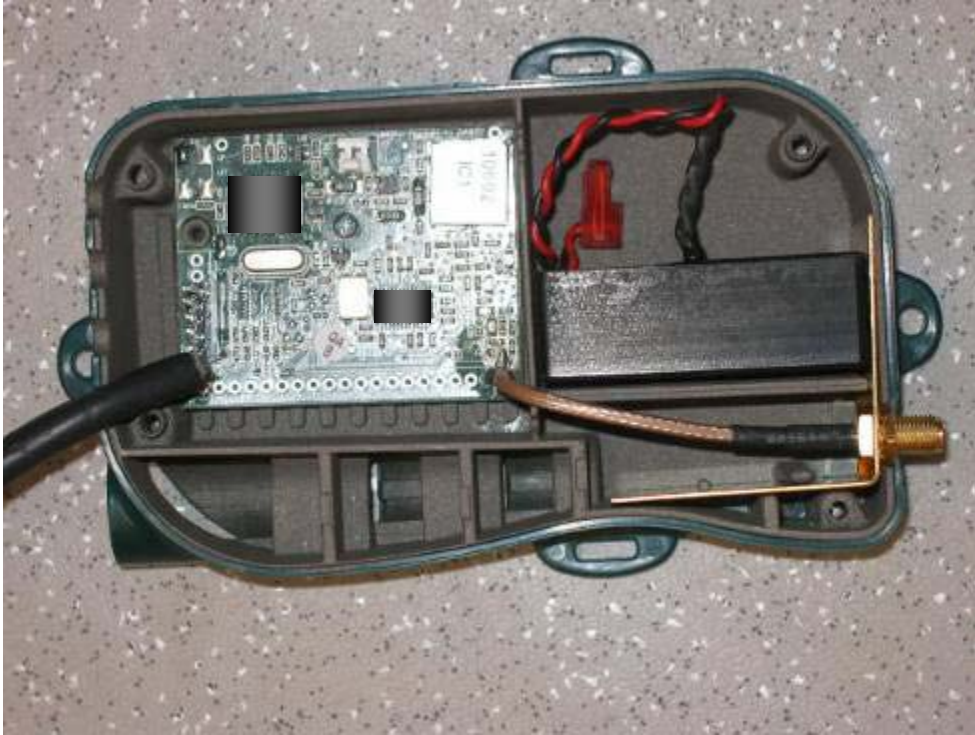

INTERNAL PHOTOGRAPHS

This document contains 19 photographs.
The same main PCB shown in Photograph No.3 is used in four EUT models:
IRRIWISE-TRANS. & ANT ONE WTR METER 151
IRRIWISE-TRANS. & ANT WEATHER STATION 151
IRRIWISE-TRANS. & ANT FOR GROPOINT 151
IRRIWISE-TRANS. & ANT FOR TENSIO 151

Photograph No.1
IRRIWISE-TRANS. & ANT ONE WTR METER 151
Internal view

Photograph No.2
IRRIWISE-TRANS. & ANT ONE WTR METER 151
Internal view

Photograph No.3
IRRIWISE-TRANS. & ANT ONE WTR METER 151
Main PCB first side view