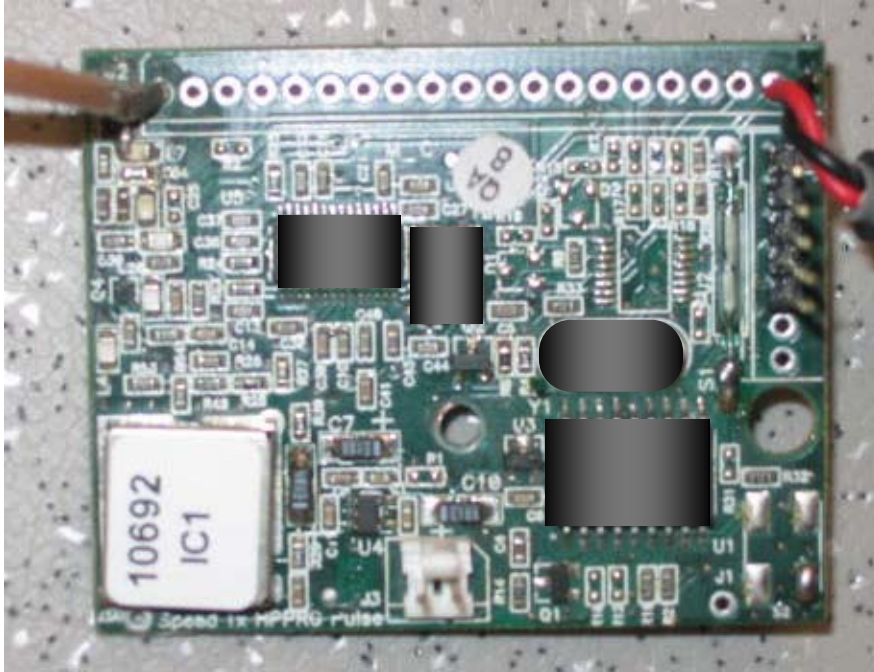

INTERNAL PHOTOGRAPHS

This document contains 19 photographs.
The same main PCB shown in Photograph No.3 is used in four EUT models:
IRRIWISE-TRANS. & ANT ONE WTR METER 151
IRRIWISE-TRANS. & ANT WEATHER STATION 151
IRRIWISE-TRANS. & ANT FOR GROPOINT 151
IRRIWISE-TRANS. & ANT FOR TENSIO 151

Photograph No.1
IRRIWISE-TRANS. & ANT ONE WTR METER 151
Internal view

Photograph No.2
IRRIWISE-TRANS. & ANT ONE WTR METER 151
Internal view

Photograph No.3
IRRIWISE-TRANS. & ANT ONE WTR METER 151
Main PCB first side view

Photograph No.4
IRRIWISE-TRANS. & ANT ONE WTR METER 151
Main PCB second side view

Photograph No.5
IRRIWISE-TRANS. & ANT WEATHER STATION 151
Internal view

Photograph No.6
IRRIWISE-TRANS. & ANT WEATHER STATION 151
Main PCB with the daughter board first side view