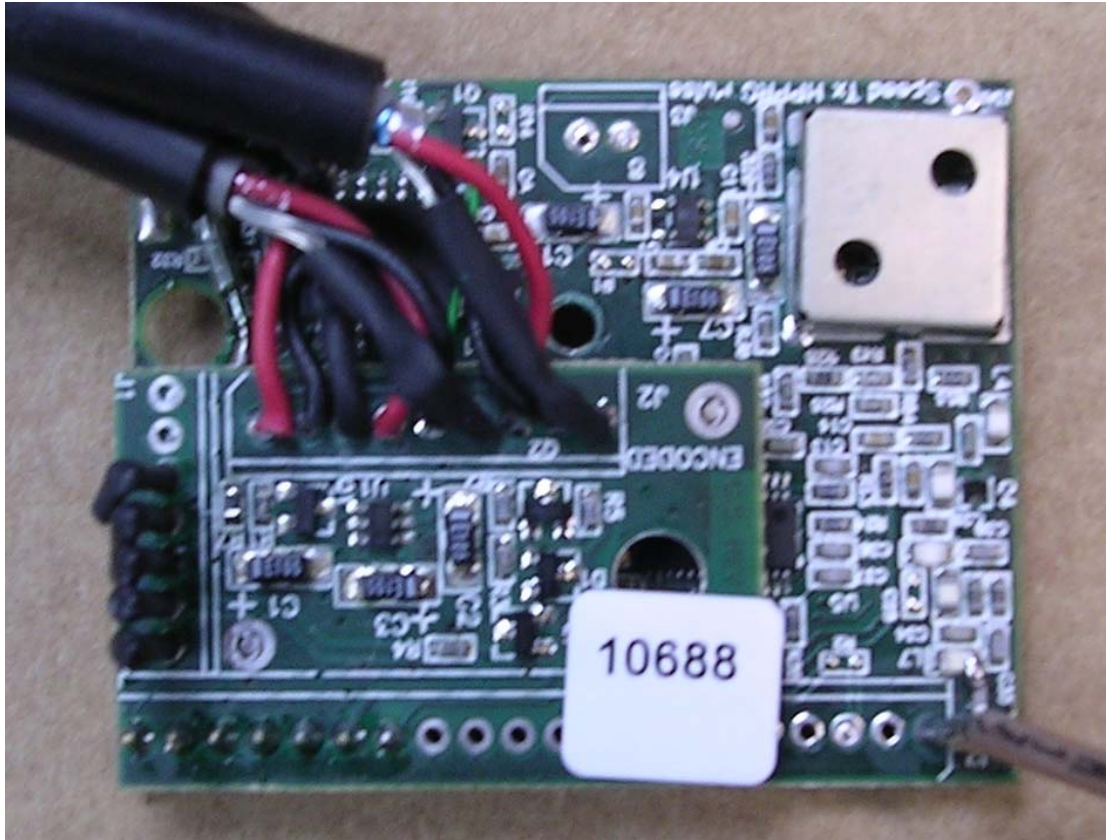

Photograph No.13
IRRIWISE-TRANS. & ANT FOR GROPOINT 151
Daughter board top view

Photograph No.14
IRRIWISE-TRANS. & ANT FOR GROPOINT 151
Daughter board bottom view

Photograph No.15
IRRIWISE-TRANS. & ANT FOR TENSIO 151
Internal view

Photograph No.16
IRRIWISE-TRANS. & ANT FOR TENSIO 151
Main PCB with the daughter board first side view

Photograph No.17
IRRIWISE-TRANS. & ANT FOR TENSIO 151
Main PCB second side view

Photograph No.18
IRRIWISE-TRANS. & ANT FOR TENSIO 151
Daughter board top view