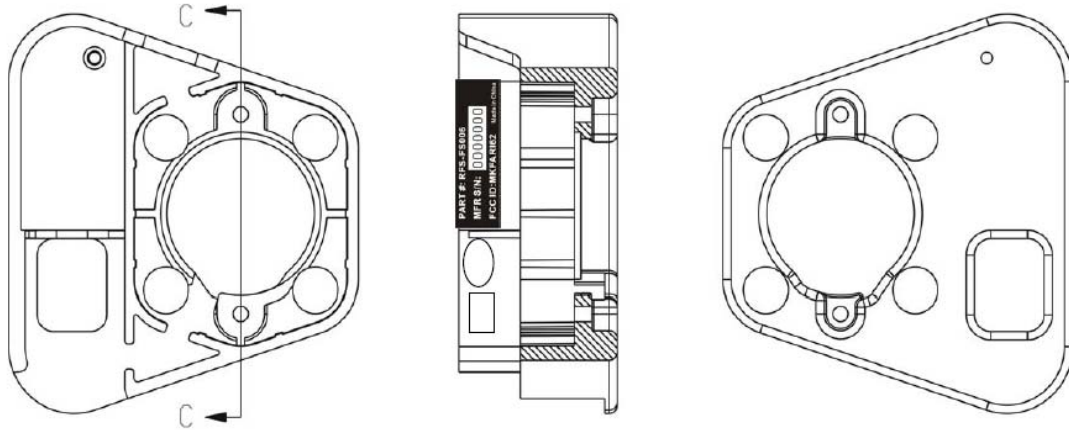

FCC ID: MKFARI62

Lable location:

Lable:

PART # : RFS- FS006
MFR S/N: 0000000
FCC ID:MKFARI62 Made in China