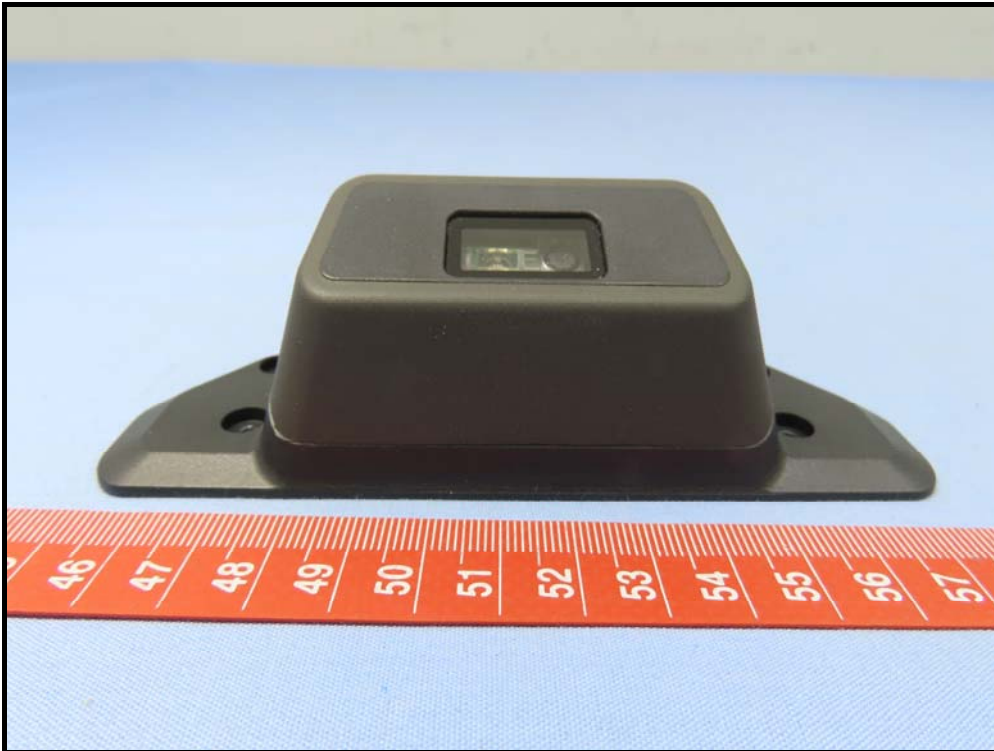

BUREAU
VERITAS

Docking Stations (option)
(Brand: ADVANTECH, Model: AIM-OFD-0000)

BUREAU
VERITAS

Adapter 1

(Brand: Tamura, Model: XEW1934N)

Adapter 2 (option)
(Brand: FSP, Model: FSP065-DBCM1)

Extension Modules- Barcode scanner (20°) (option)
(Brand: ADVANTECH, Model: AIM-EXT0-0040 (20 degree))

Extension Modules- Barcode scanner (70°) (option)
(Brand: ADVANTECH, Model: AIM-EXT0-0041 (70 degree))

BUREAU
VERITAS