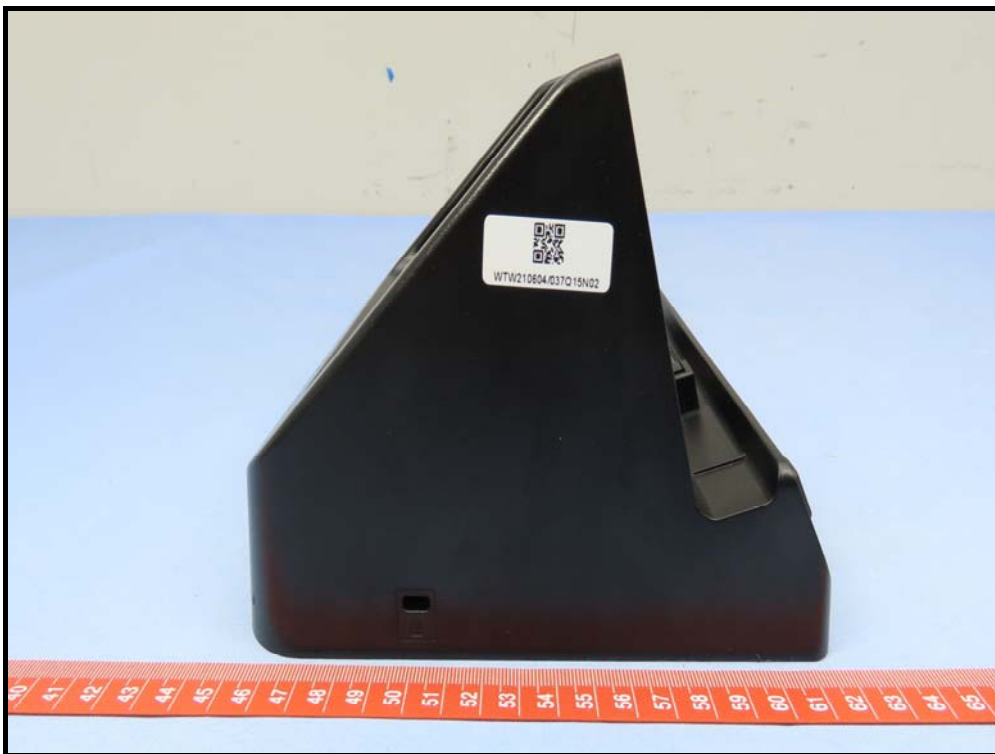

CONSTRUCTION PHOTOS OF EUT

**BUREAU
VERITAS**

BUREAU
VERITAS

**BUREAU
VERITAS**

Docking Stations (option)
(Brand: ADVANTECH, Model: AIM-DOC-0001)

Docking Stations (option)
(Brand: ADVANTECH, Model: AIM-VED0)

BUREAU
VERITAS

Docking Stations (option)
(Brand: ADVANTECH, Model: AIM-OFD-0000)

BUREAU
VERITAS

Adapter 1

(Brand: Tamura, Model: XEW1934N)

Adapter 2 (option)
(Brand: FSP, Model: FSP065-DBCM1)

Extension Modules- Barcode scanner (20°) (option)
(Brand: ADVANTECH, Model: AIM-EXT0-0040 (20 degree))

Extension Modules- Barcode scanner (70°) (option)
(Brand: ADVANTECH, Model: AIM-EXT0-0041 (70 degree))

BUREAU
VERITAS