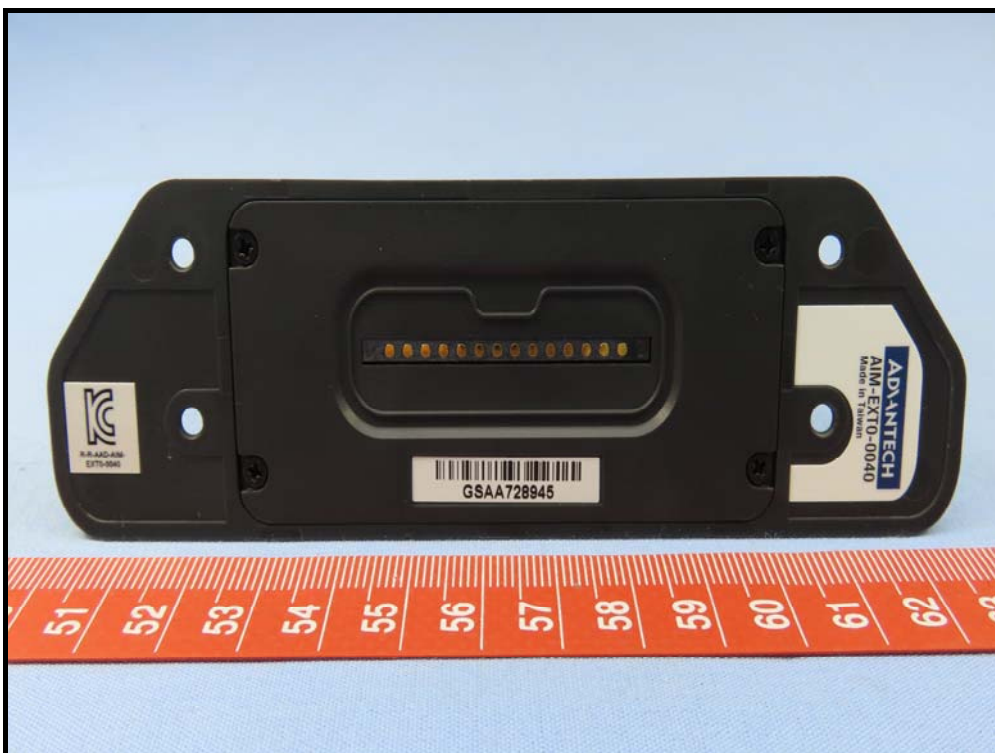

CONSTRUCTION PHOTOS OF EUT

**BUREAU
VERITAS**

BUREAU
VERITAS

**BUREAU
VERITAS**

Docking Stations (option)
(Brand: ADVANTECH, Model: AIM-DOC-0001)

Docking Stations (option)
(Brand: ADVANTECH, Model: AIM-VED0)

BUREAU
VERITAS

Docking Stations (option)
(Brand: ADVANTECH, Model: AIM-OFD-0000)

BUREAU
VERITAS

Adapter 1

(Brand: Tamura, Model: XEW1934N)

Adapter 2 (option)
(Brand: FSP, Model: FSP065-DBCM1)

Extension Modules- Barcode scanner (20°) (option)
(Brand: ADVANTECH, Model: AIM-EXT0-0040 (20 degree))

Extension Modules- Barcode scanner (70°) (option)
(Brand: ADVANTECH, Model: AIM-EXT0-0041 (70 degree))

BUREAU
VERITAS