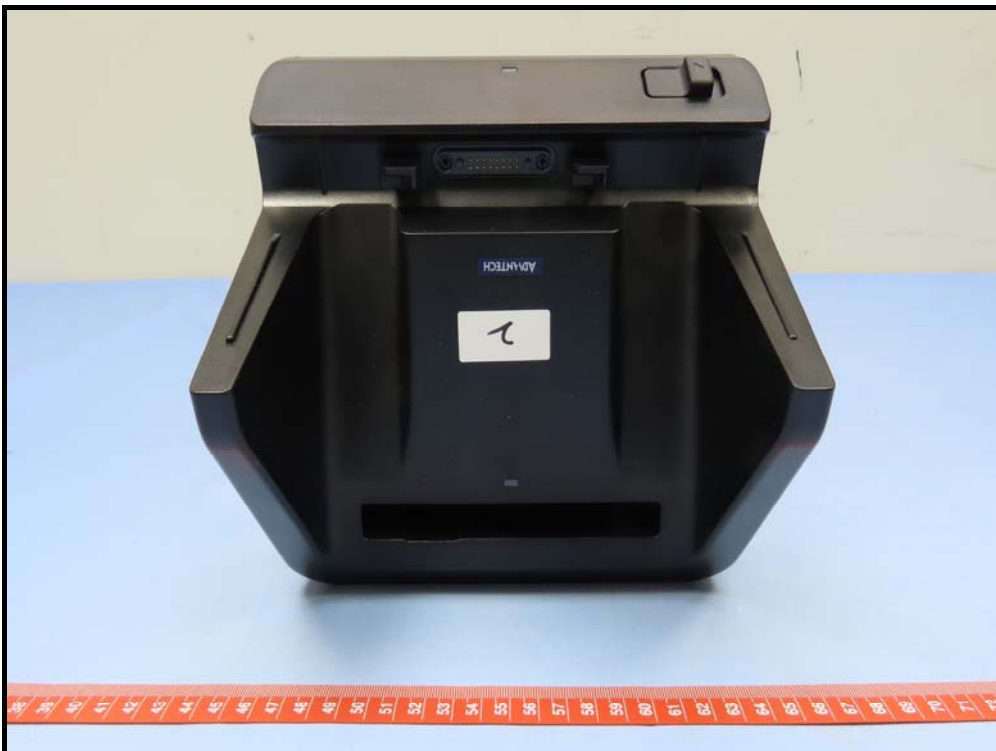

CONSTRUCTION PHOTOS OF EUT

**BUREAU
VERITAS**

BUREAU
VERITAS

**BUREAU
VERITAS**

Docking Stations (option)
(Brand: ADVANTECH, Model: AIM-DOC-0001)

Docking Stations (option)
(Brand: ADVANTECH, Model: AIM-VED0)

BUREAU
VERITAS

Docking Stations (option)
(Brand: ADVANTECH, Model: AIM-OFD-0000)

BUREAU
VERITAS

Adapter 1

(Brand: Tamura, Model: XEW1934N)

Adapter 2 (option)
(Brand: FSP, Model: FSP065-DBCM1)

Extension Modules- Barcode scanner (20°) (option)
(Brand: ADVANTECH, Model: AIM-EXT0-0040 (20 degree))

Extension Modules- Barcode scanner (70°) (option)
(Brand: ADVANTECH, Model: AIM-EXT0-0041 (70 degree))

BUREAU
VERITAS