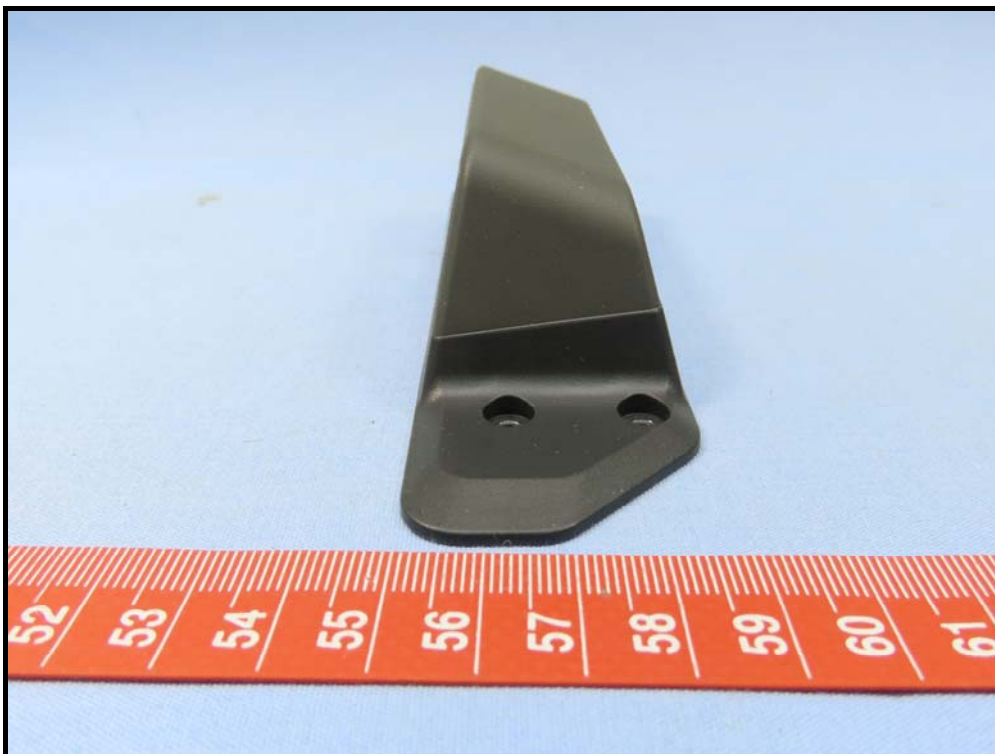

BUREAU
VERITAS

Docking Stations (option)
(Brand: ADVANTECH, Model: AIM-OFD-0000)

BUREAU
VERITAS

Adapter 1

(Brand: Tamura, Model: XEW1934N)

Adapter 2 (option)
(Brand: FSP, Model: FSP065-DBCM1)

Extension Modules- Barcode scanner (20°) (option)
(Brand: ADVANTECH, Model: AIM-EXT0-0040 (20 degree))

Extension Modules- Barcode scanner (70°) (option)
(Brand: ADVANTECH, Model: AIM-EXT0-0041 (70 degree))

BUREAU
VERITAS