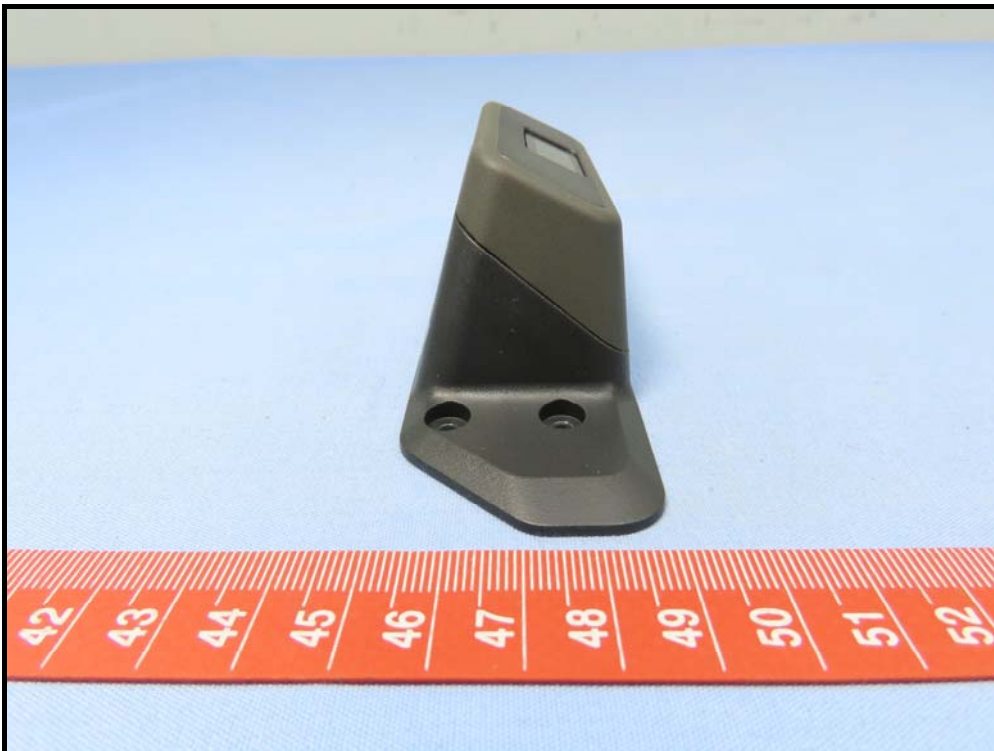

BUREAU
VERITAS

Docking Stations (option)
(Brand: ADVANTECH, Model: AIM-OFD-0000)

BUREAU
VERITAS

Adapter 1

(Brand: Tamura, Model: XEW1934N)

Adapter 2 (option)
(Brand: FSP, Model: FSP065-DBCM1)

Extension Modules- Barcode scanner (20°) (option)
(Brand: ADVANTECH, Model: AIM-EXT0-0040 (20 degree))

Extension Modules- Barcode scanner (70°) (option)
(Brand: ADVANTECH, Model: AIM-EXT0-0041 (70 degree))

BUREAU
VERITAS