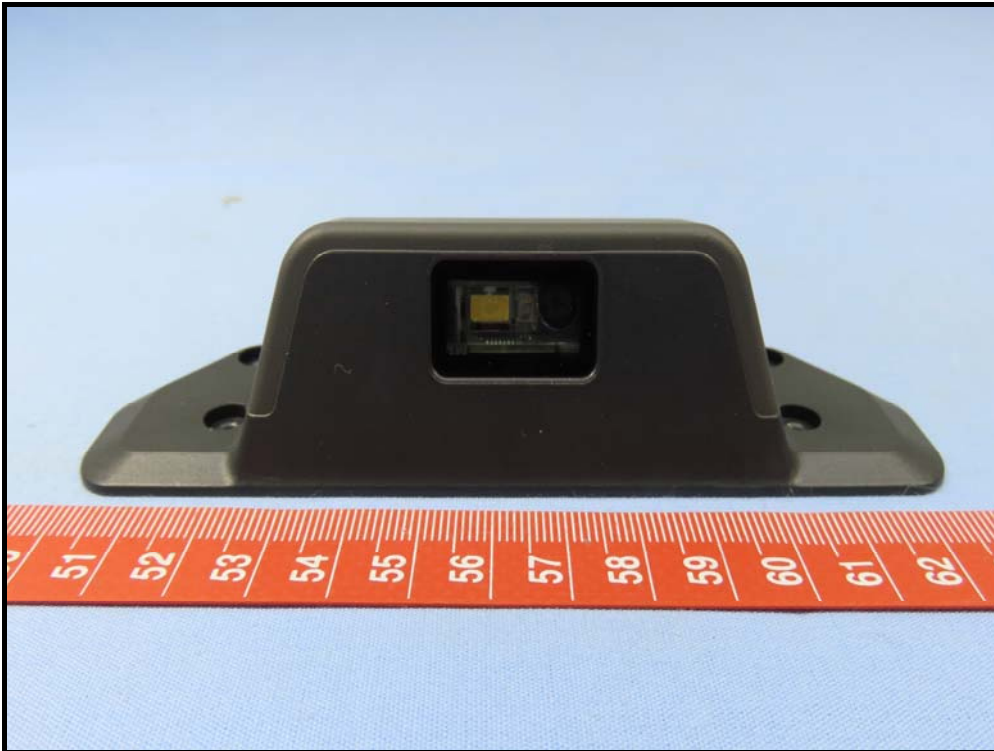

BUREAU
VERITAS

Docking Stations (option)
(Brand: ADVANTECH, Model: AIM-OFD-0000)

BUREAU
VERITAS

Adapter 1

(Brand: Tamura, Model: XEW1934N)

Adapter 2 (option)
(Brand: FSP, Model: FSP065-DBCM1)

Extension Modules- Barcode scanner (20°) (option)
(Brand: ADVANTECH, Model: AIM-EXT0-0040 (20 degree))

Extension Modules- Barcode scanner (70°) (option)
(Brand: ADVANTECH, Model: AIM-EXT0-0041 (70 degree))

BUREAU
VERITAS