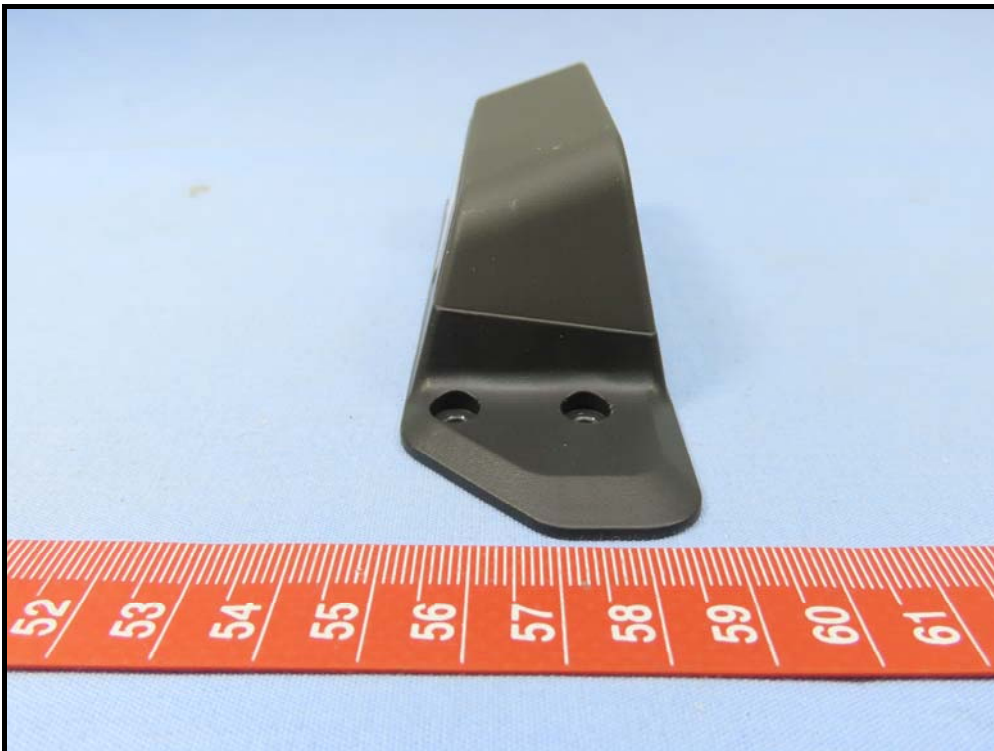

BUREAU
VERITAS

Docking Stations (option)
(Brand: ADVANTECH, Model: AIM-OFD-0000)

BUREAU
VERITAS

Adapter 1

(Brand: Tamura, Model: XEW1934N)

Adapter 2 (option)
(Brand: FSP, Model: FSP065-DBCM1)

Extension Modules- Barcode scanner (20°) (option)
(Brand: ADVANTECH, Model: AIM-EXT0-0040 (20 degree))

Extension Modules- Barcode scanner (70°) (option)
(Brand: ADVANTECH, Model: AIM-EXT0-0041 (70 degree))

BUREAU
VERITAS