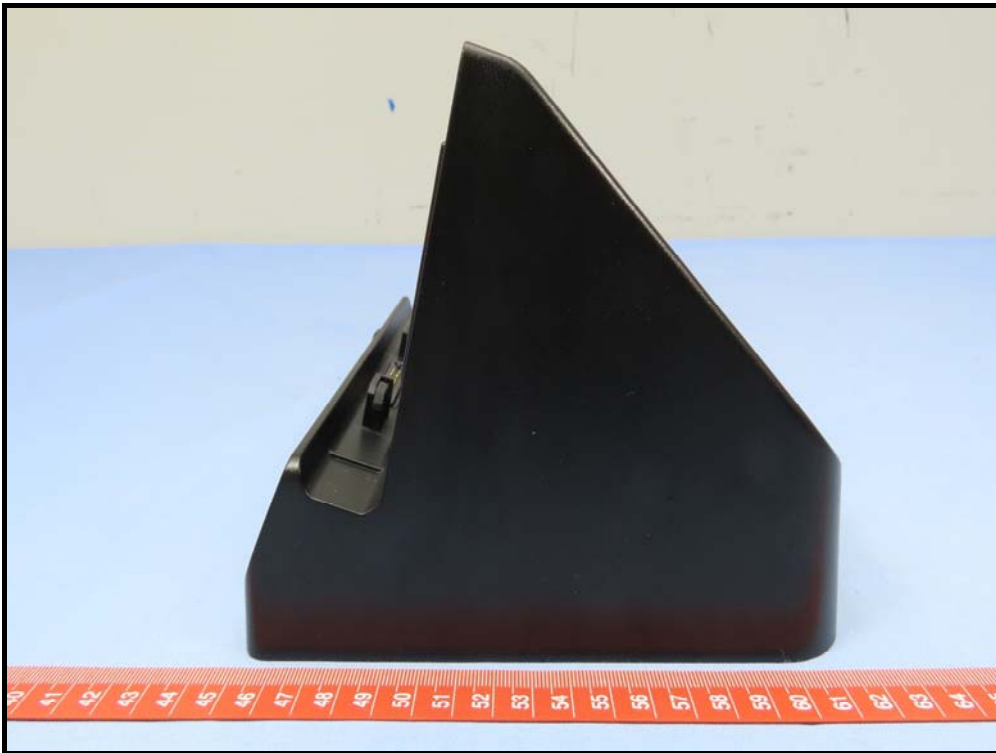

BUREAU
VERITAS

Docking Stations (option)
(Brand: ADVANTECH, Model: AIM-OFD-0000)

BUREAU
VERITAS

Adapter 1

(Brand: Tamura, Model: XEW1934N)

Adapter 2 (option)
(Brand: FSP, Model: FSP065-DBCM1)

Extension Modules- Barcode scanner (20°) (option)
(Brand: ADVANTECH, Model: AIM-EXT0-0040 (20 degree))