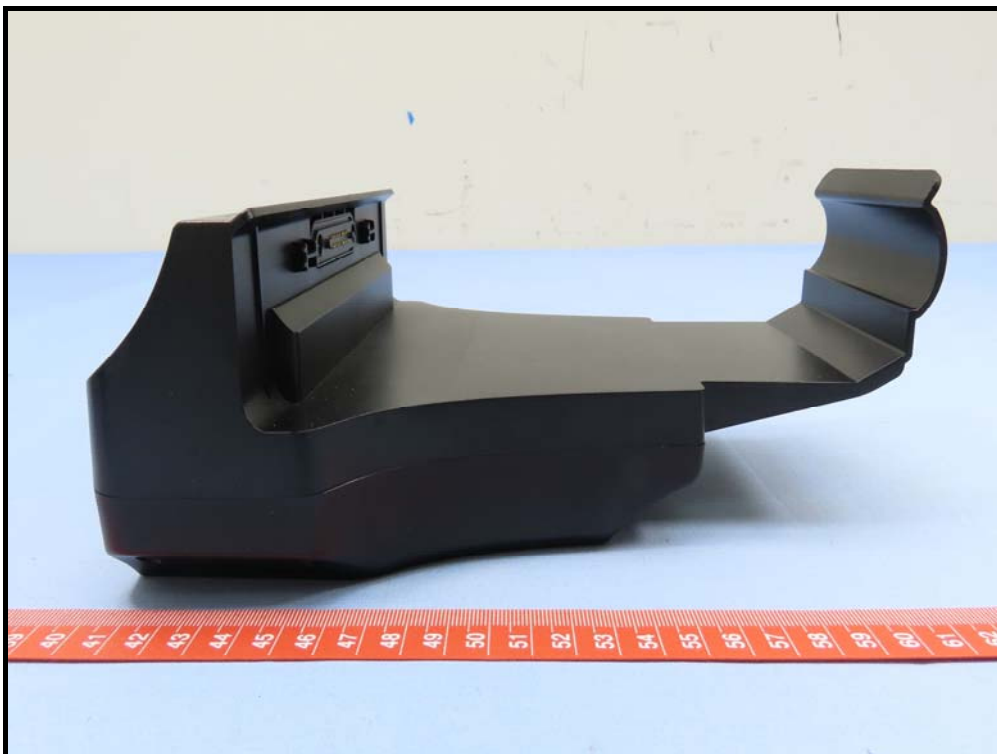

CONSTRUCTION PHOTOS OF EUT

**BUREAU
VERITAS**

BUREAU
VERITAS

**BUREAU
VERITAS**

Docking Stations (option)
(Brand: ADVANTECH, Model: AIM-DOC-0001)

Docking Stations (option)
(Brand: ADVANTECH, Model: AIM-VED0)

BUREAU
VERITAS

Docking Stations (option)
(Brand: ADVANTECH, Model: AIM-OFD-0000)

BUREAU
VERITAS

Adapter 1

(Brand: Tamura, Model: XEW1934N)

Adapter 2 (option)
(Brand: FSP, Model: FSP065-DBCM1)

Extension Modules- Barcode scanner (20°) (option)
(Brand: ADVANTECH, Model: AIM-EXT0-0040 (20 degree))

Extension Modules- Barcode scanner (70°) (option)
(Brand: ADVANTECH, Model: AIM-EXT0-0041 (70 degree))

BUREAU
VERITAS