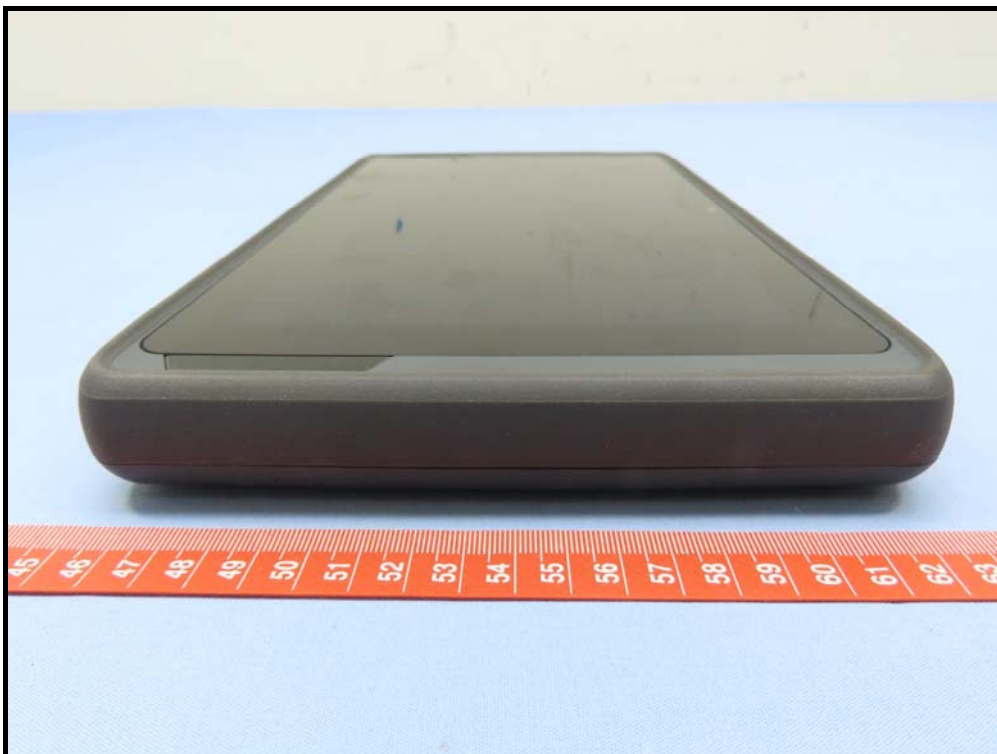

CONSTRUCTION PHOTOS OF EUT

**BUREAU
VERITAS**

BUREAU
VERITAS

**BUREAU
VERITAS**

Docking Stations (option)
(Brand: ADVANTECH, Model: AIM-DOC-0001)

Docking Stations (option)
(Brand: ADVANTECH, Model: AIM-VED0)

BUREAU
VERITAS

Docking Stations (option)
(Brand: ADVANTECH, Model: AIM-OFD-0000)

BUREAU
VERITAS

Adapter 1

(Brand: Tamura, Model: XEW1934N)

Adapter 2 (option)
(Brand: FSP, Model: FSP065-DBCM1)

Extension Modules- Barcode scanner (20°) (option)
(Brand: ADVANTECH, Model: AIM-EXT0-0040 (20 degree))

Extension Modules- Barcode scanner (70°) (option)
(Brand: ADVANTECH, Model: AIM-EXT0-0041 (70 degree))

BUREAU
VERITAS