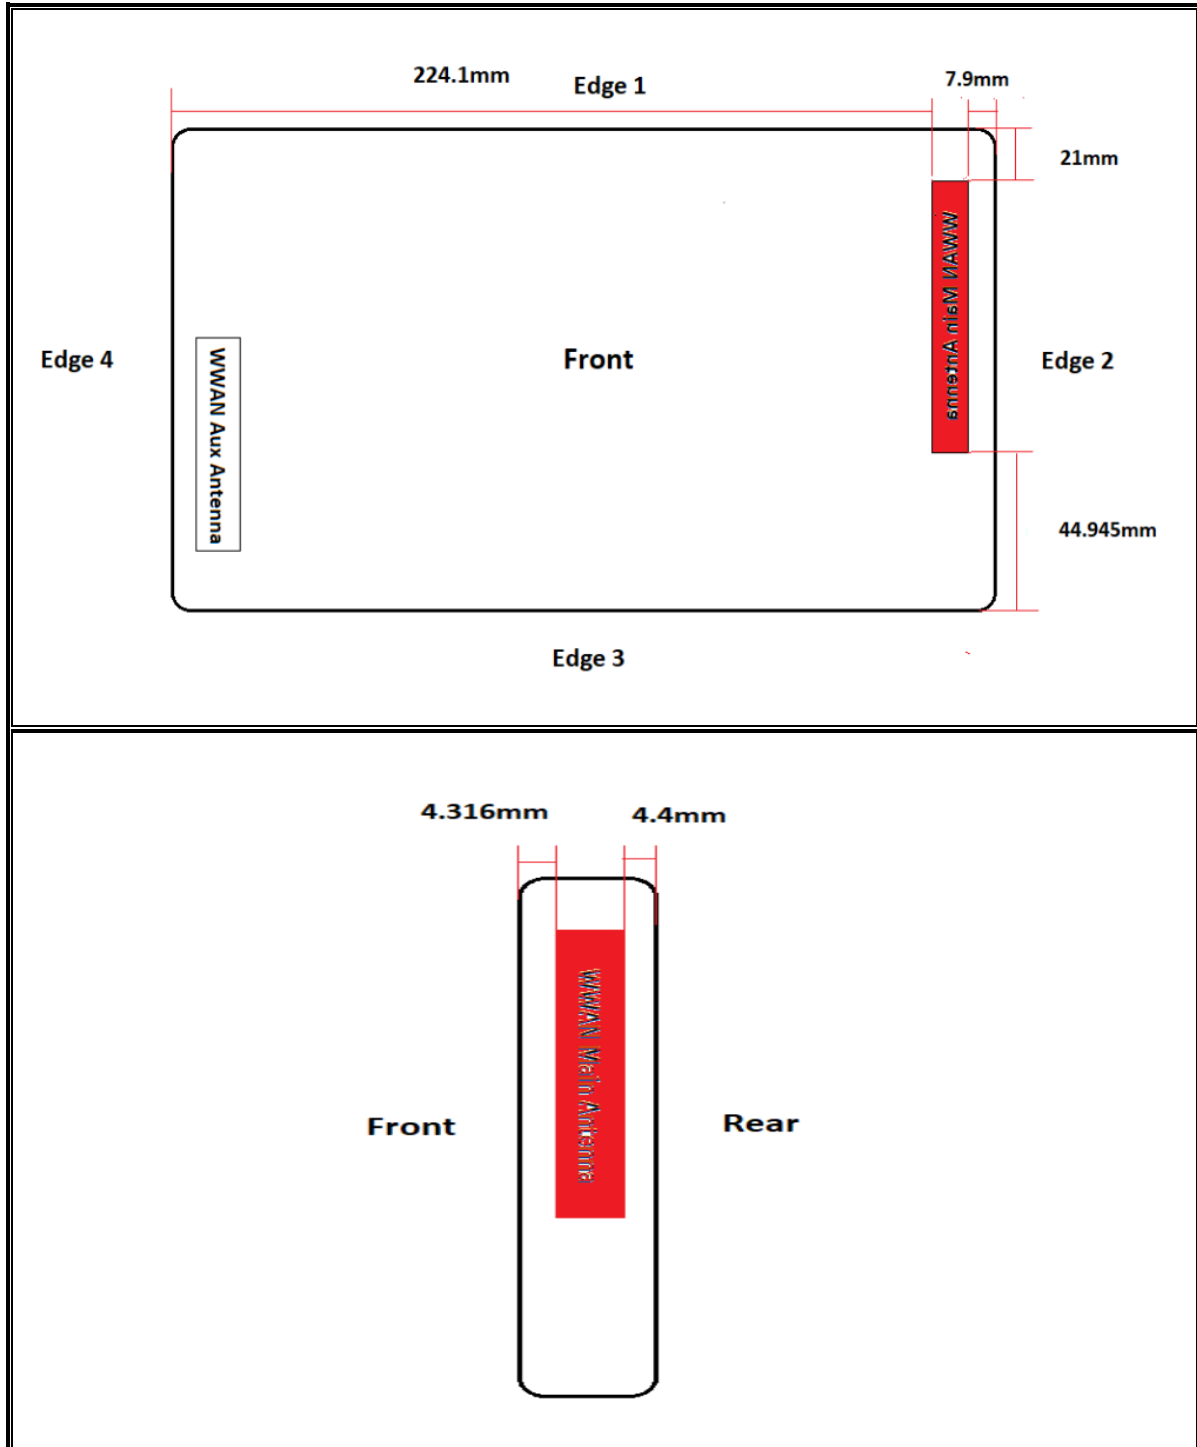

ANTENNA LOCATION

Report No.: T201102D09-SF

SETUP PHOTOS(AIM-75S-6)

Rear_0mm

Rear_14mm

Edge 1_0mm

Edge 2_0mm

Edge 2_9mm

Edge 3_0mm

EUT(AIM-75S-6)

Front View

Rear View

EUT(AIM-75H-6)

Front View

Rear View