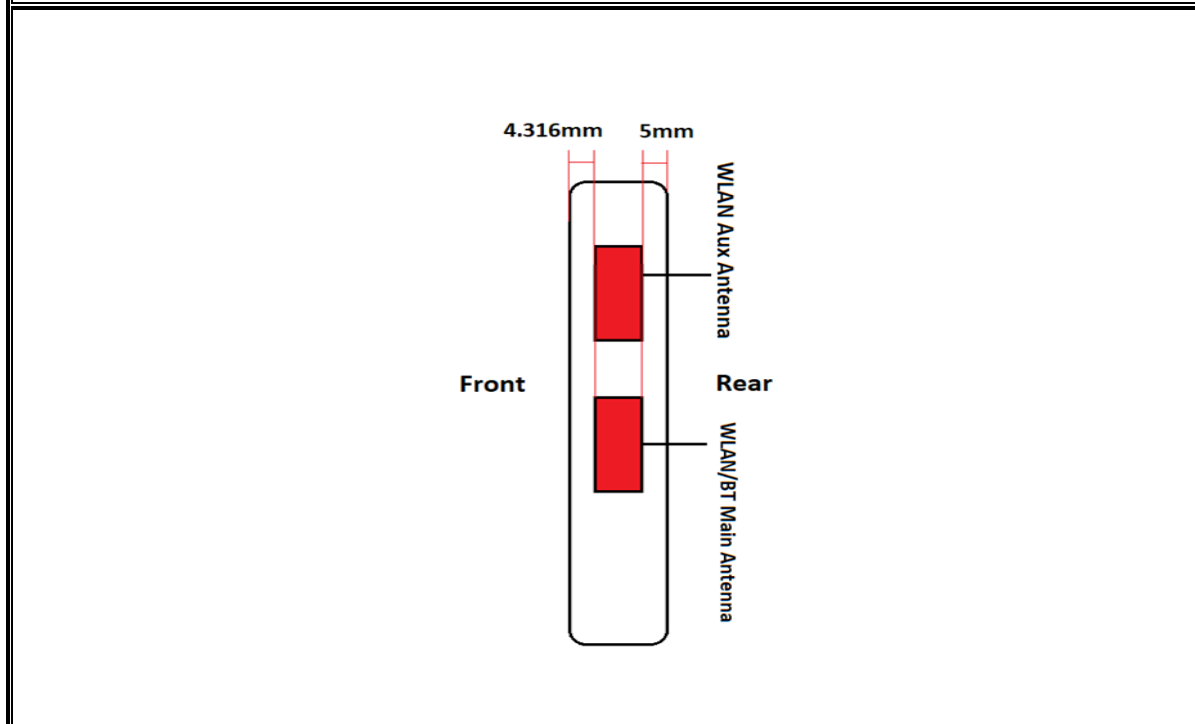

ANTENNA LOCATION

Report No.: T201102D09-SF

SETUP PHOTOS(AIM-75S-6)

Rear_0mm

Rear_14mm

Edge 1_0mm

Edge 2_0mm

Edge 2_9mm

Edge 3_0mm

EUT(AIM-75S-6)

Front View

Rear View

EUT(AIM-75H-6)

Front View

Rear View