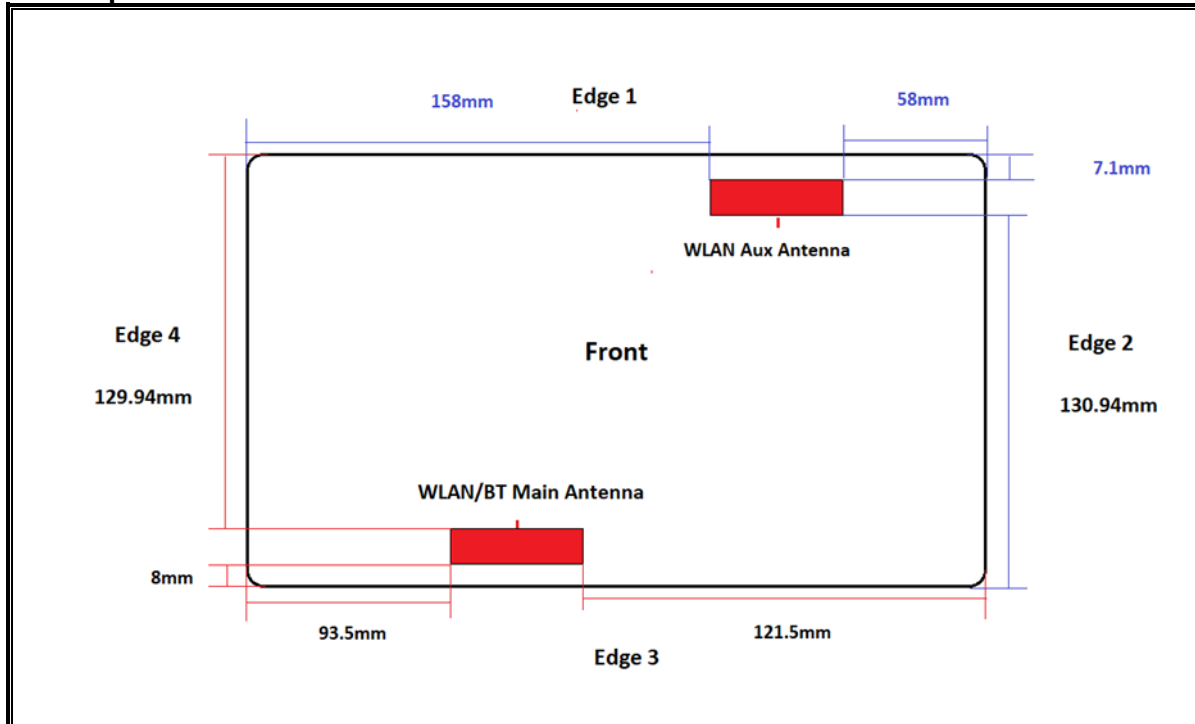

ANTENNA LOCATION

Report No.: T201102D09-SF

SETUP PHOTOS(AIM-75S-6)

Rear_0mm

Rear_14mm

Edge 1_0mm

Edge 2_0mm

Edge 2_9mm

Edge 3_0mm

EUT(AIM-75S-6)

Front View

Rear View

EUT(AIM-75H-6)

Front View

Rear View